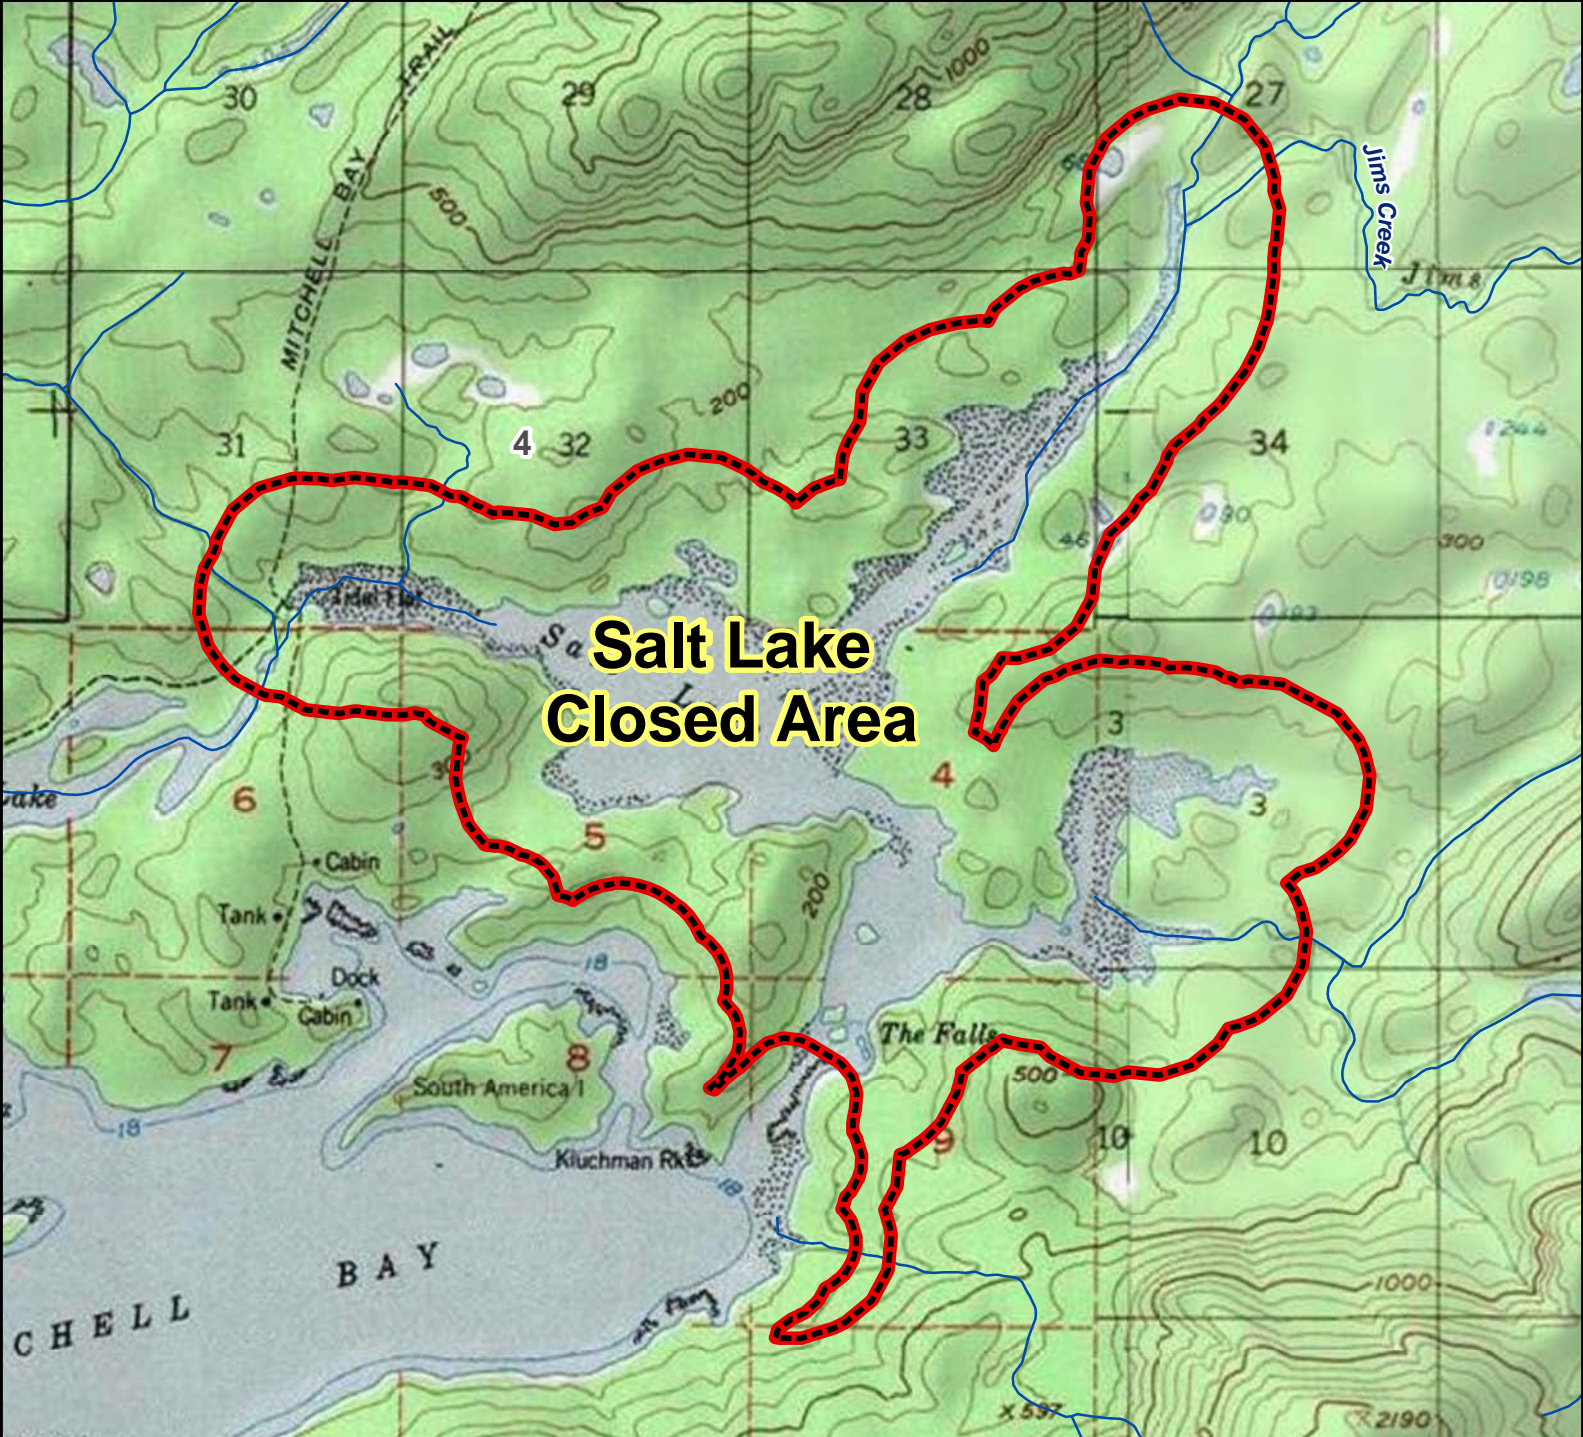

Unit 4 Salt Lake Closed Area

**Salt Lake
Closed Area**

AREA DESCRIPTION: Unit 4, the Salt Lake Closed Area (Admiralty Island), including all lands within one-fourth mile of Salt Lake above Klutchman Rock at the head of Mitchell Bay.

The area is closed to the taking of bears.

N
0 0.25 0.5 1 Miles

- Closed Area
- Subunit Boundary
- Controlled Use Area
- Management Area
- National Park/Monument
- National Wildlife Refuge
- Military Closure
- Other State Areas
- Closed to Hunting