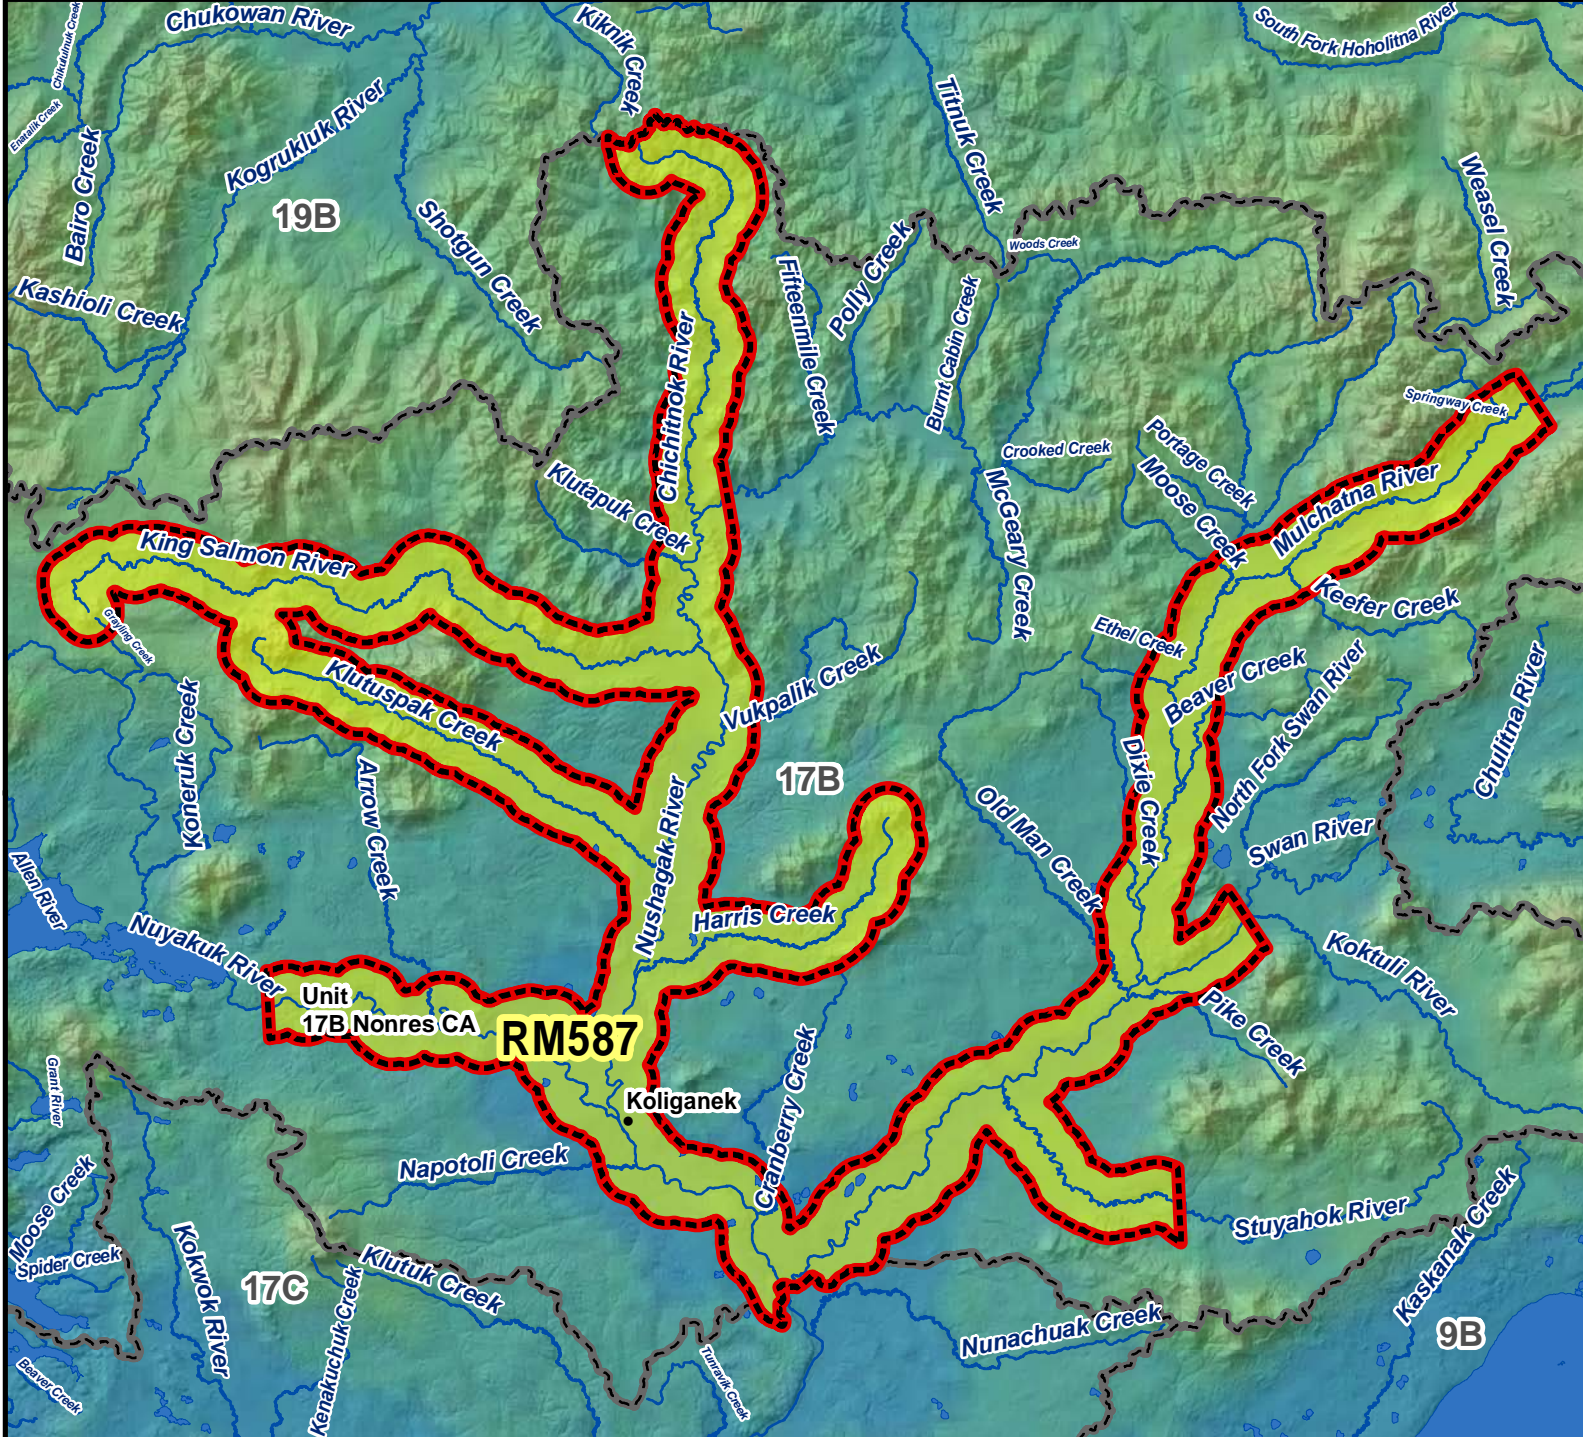

RM587 Moose Registration Permit Hunt

AREA DESCRIPTION: Unit 17B, Unit 17B Nonresident Closed Area. In the areas extending two miles on either side of, and including, the following rivers:

- 1) Nushagak River beginning at the southern Boundary of Unit 17B and extending north to the Chichitnok River, and including Harris Creek, Klutuspak Creek, King Salmon River and Chichitnok River,
- 2) Mulchatna River upstream to the mouth of the Chilchitna,
- 3) Nuyakuk River upstream to the mouth of the Chilchitna,
- 4) Koktuli River up to the mouth of the Swan River, and
- 5) Stuyahok River to the confluence of the East/West Forks.