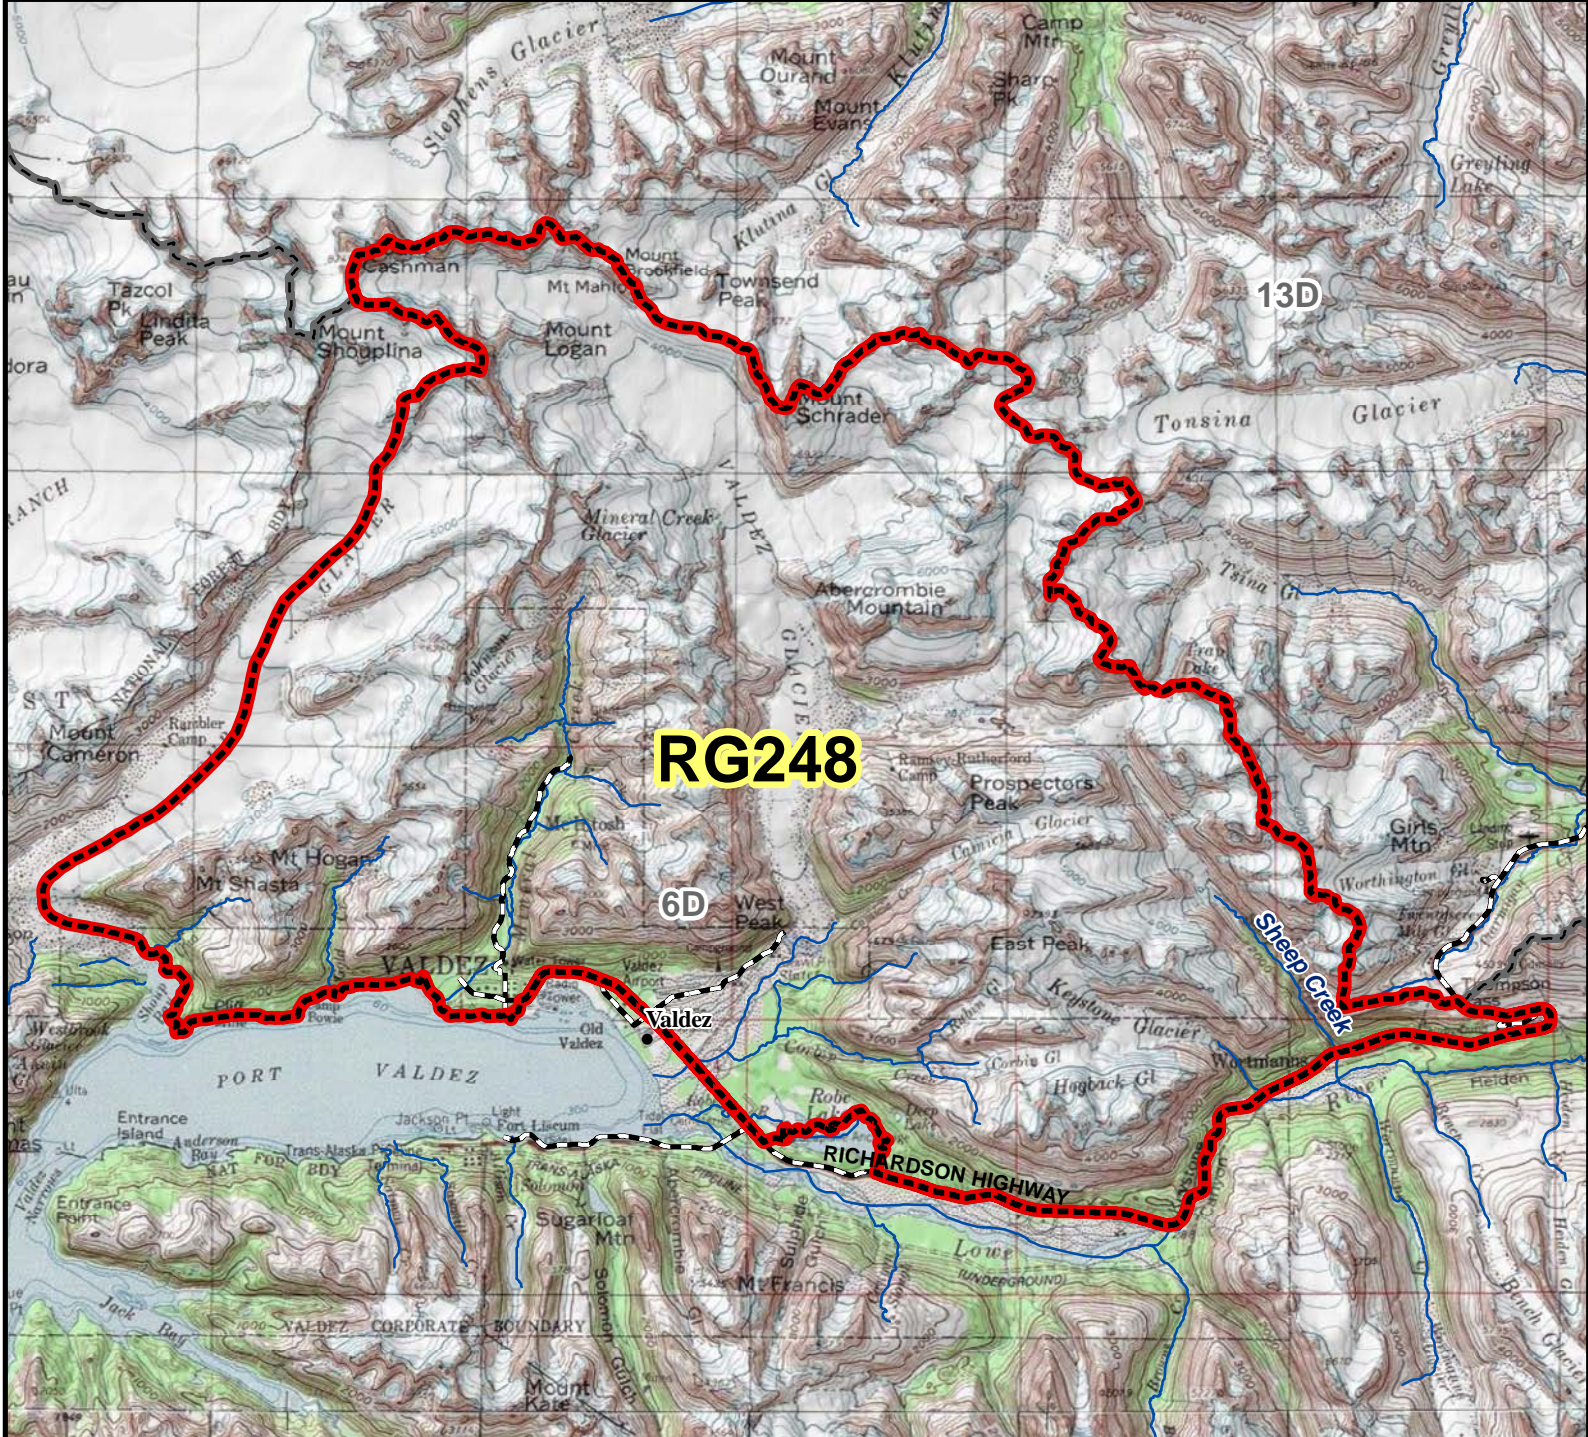

RG248 Mountain Goat Registration Permit Hunt

AREA DESCRIPTION: Unit 6D, Port Valdez North, that portion including the mainland drainages of Sheep Creek; north of Port Valdez, Robe Lake, and the Richardson Highway; and east of Shoup Glacier.