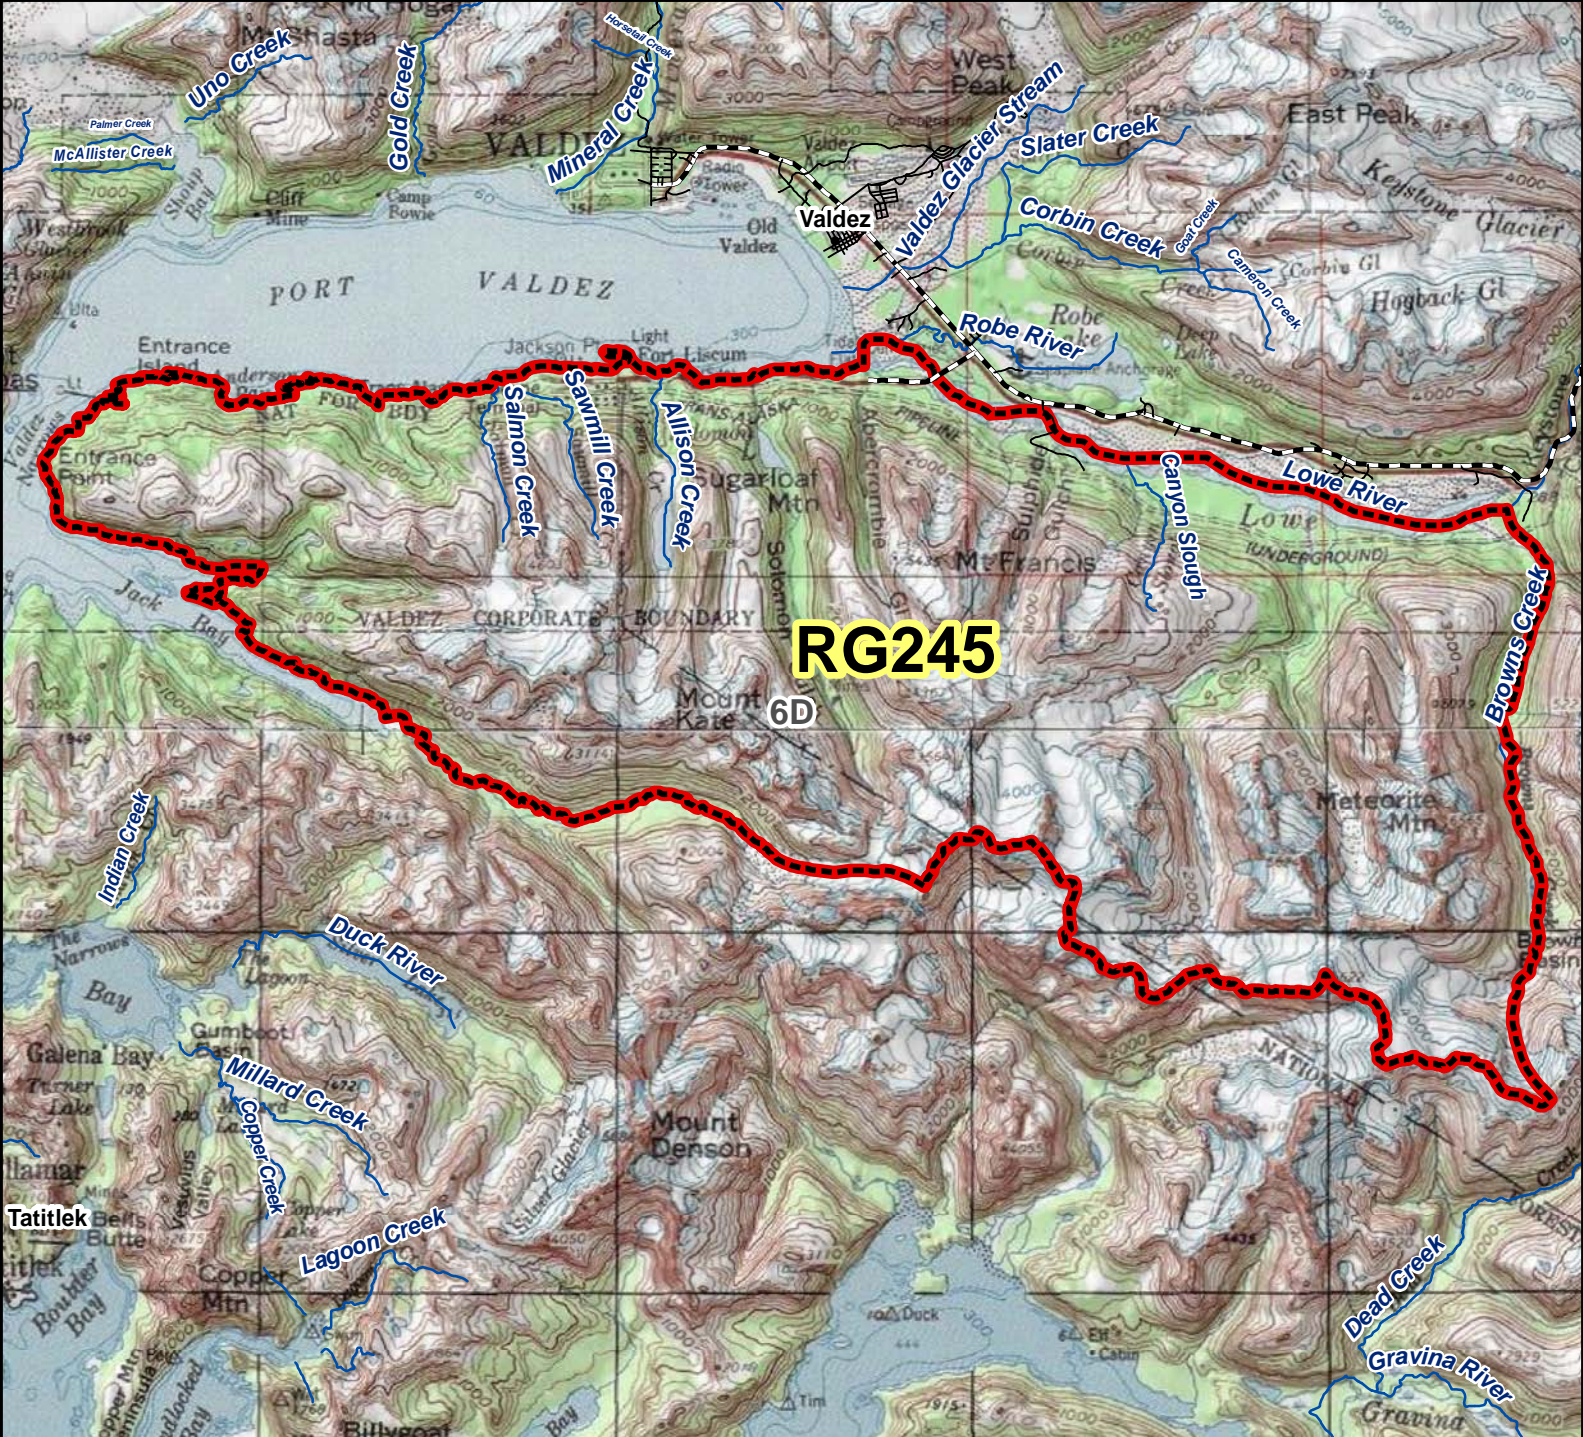

# RG245 Mountain Goat Registration Permit Hunt

**AREA DESCRIPTION:** Unit 6D, the northern drainages of Unit 6D west of Browns Creek, south of Lowe River and Port Valdez, and north of Jack Bay and the main channel of Jack River.

N

0 1.5 3 6 Miles

- Hunt Area
- Subunit Boundary
- Closed Area
- Controlled Use Area
- Management Area
- National Park/Monument
- National Wildlife Refuge
- Military Closure
- Other State Areas
- Closed to Hunting