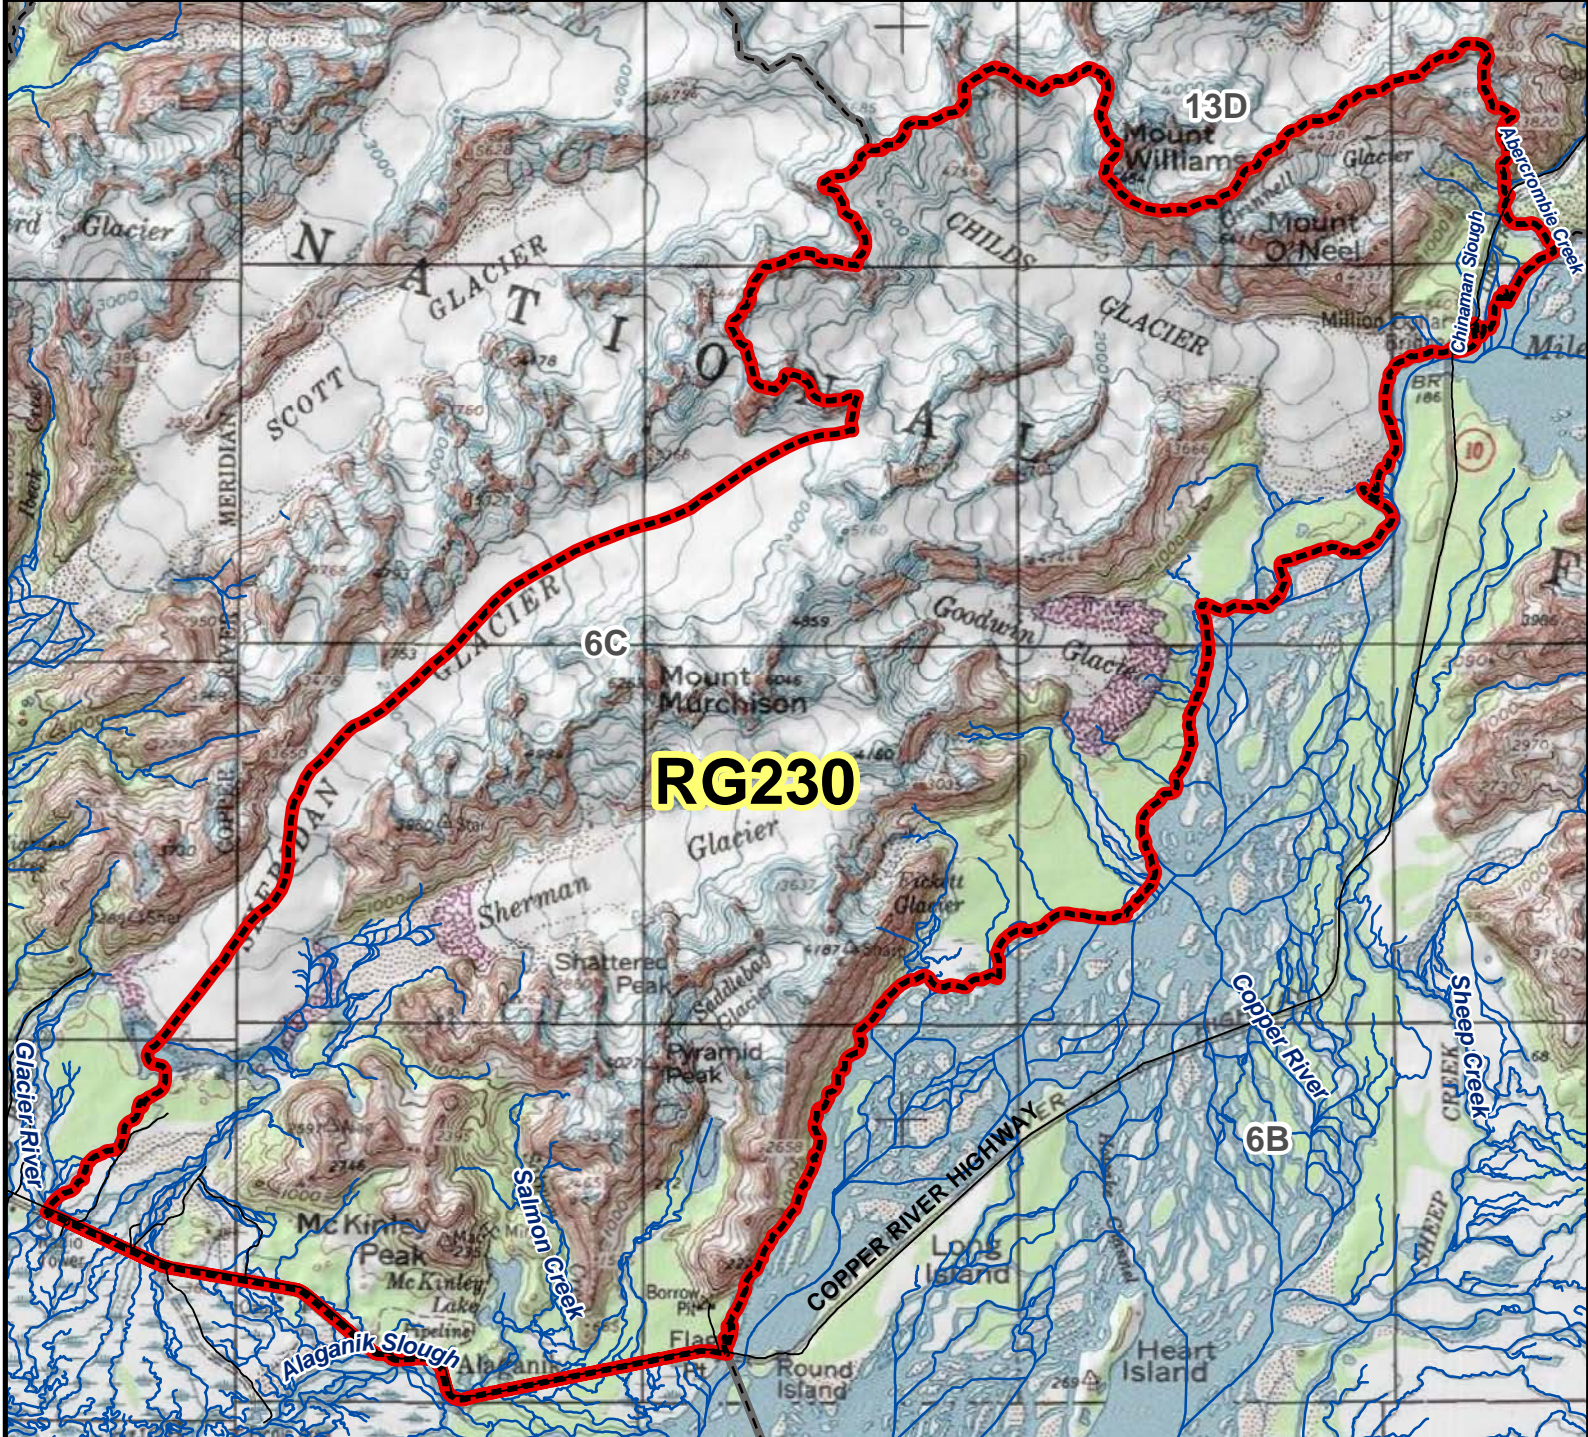

RG230 Mountain Goat Registration Permit Hunt

AREA DESCRIPTION: Unit 6C, the portion east of Sheridan Glacier and the main channel of Glacier River, and north of the Copper River Highway.