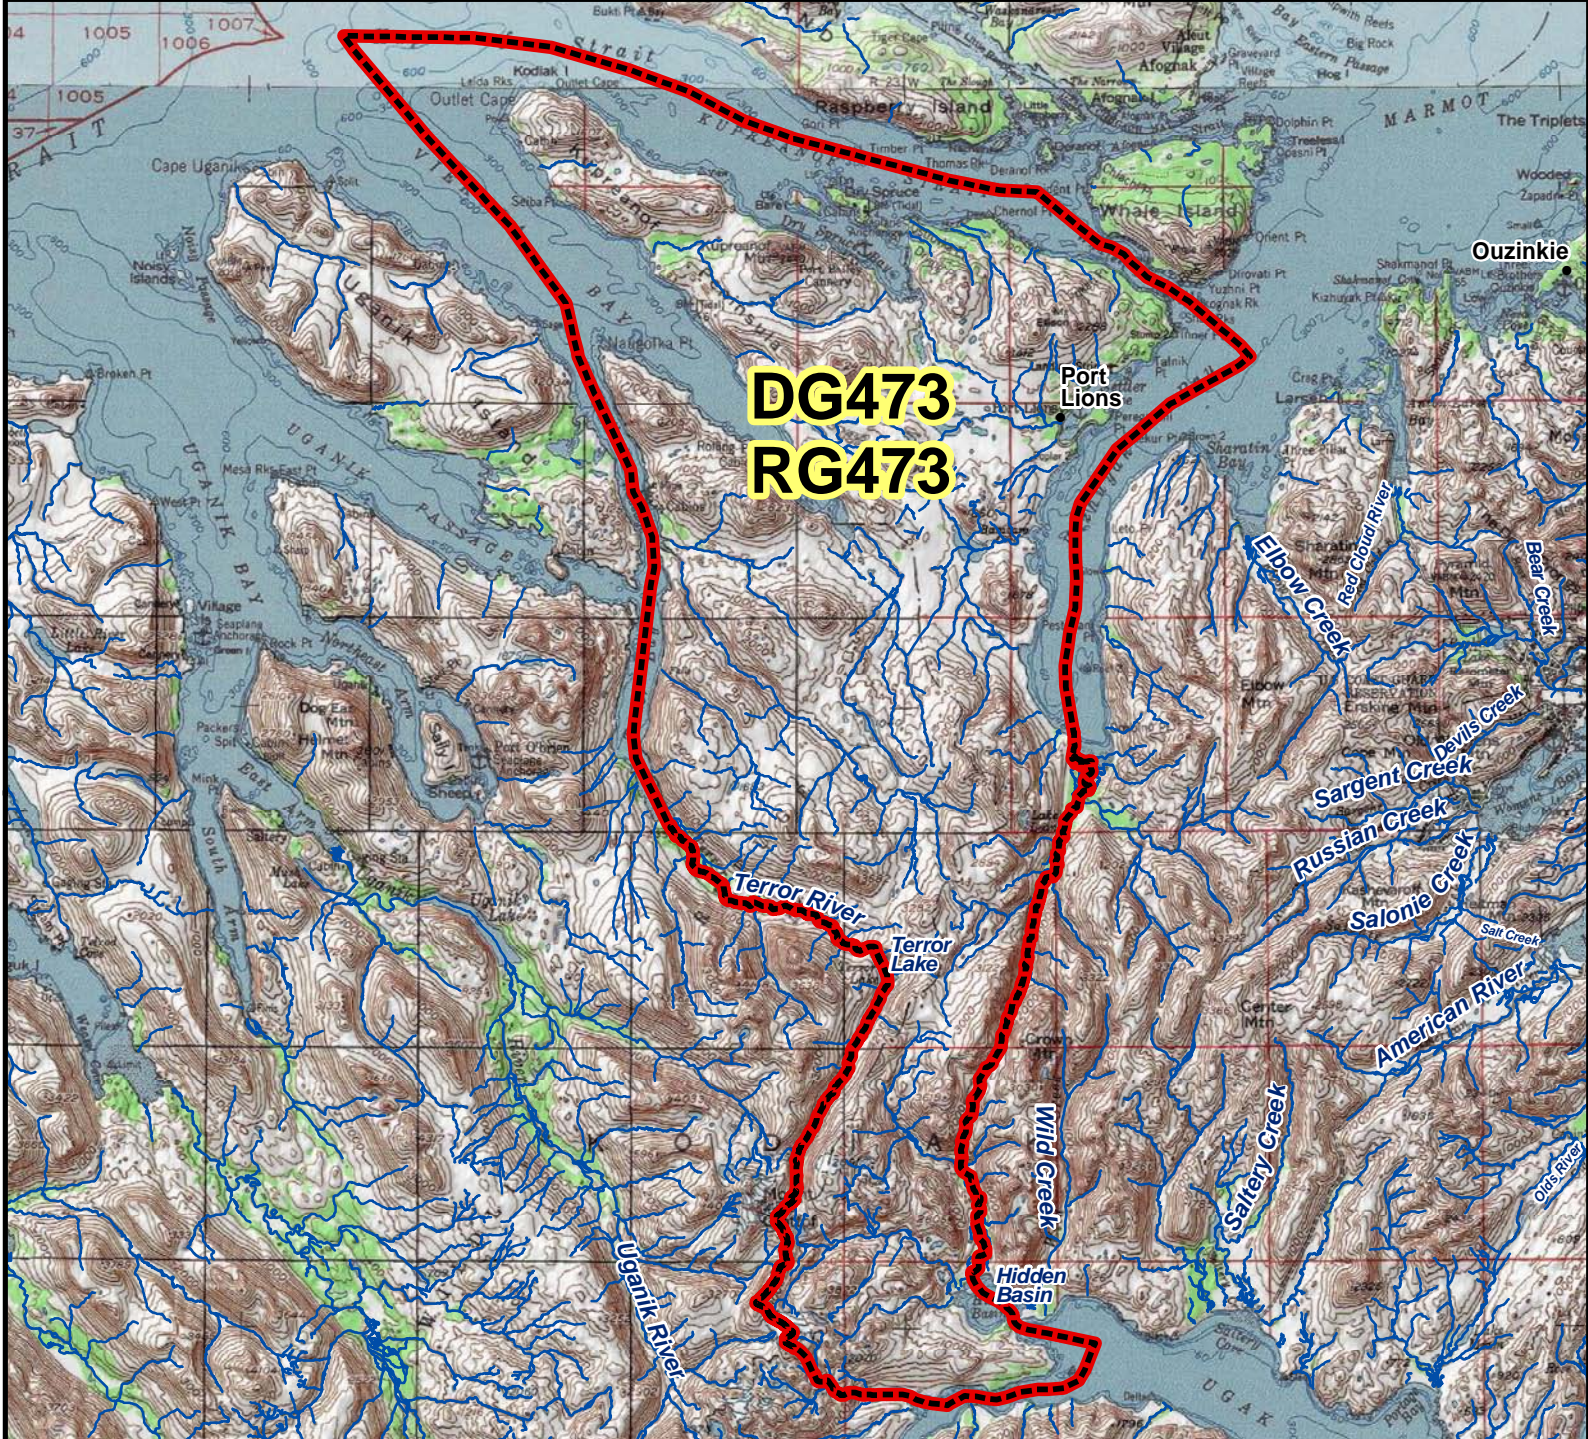

DG473 RG473 Mountain Goat Drawing / Registration Permit Hunt

AREA DESCRIPTION: Unit 8, Hidden Basin - East Terror Lake.