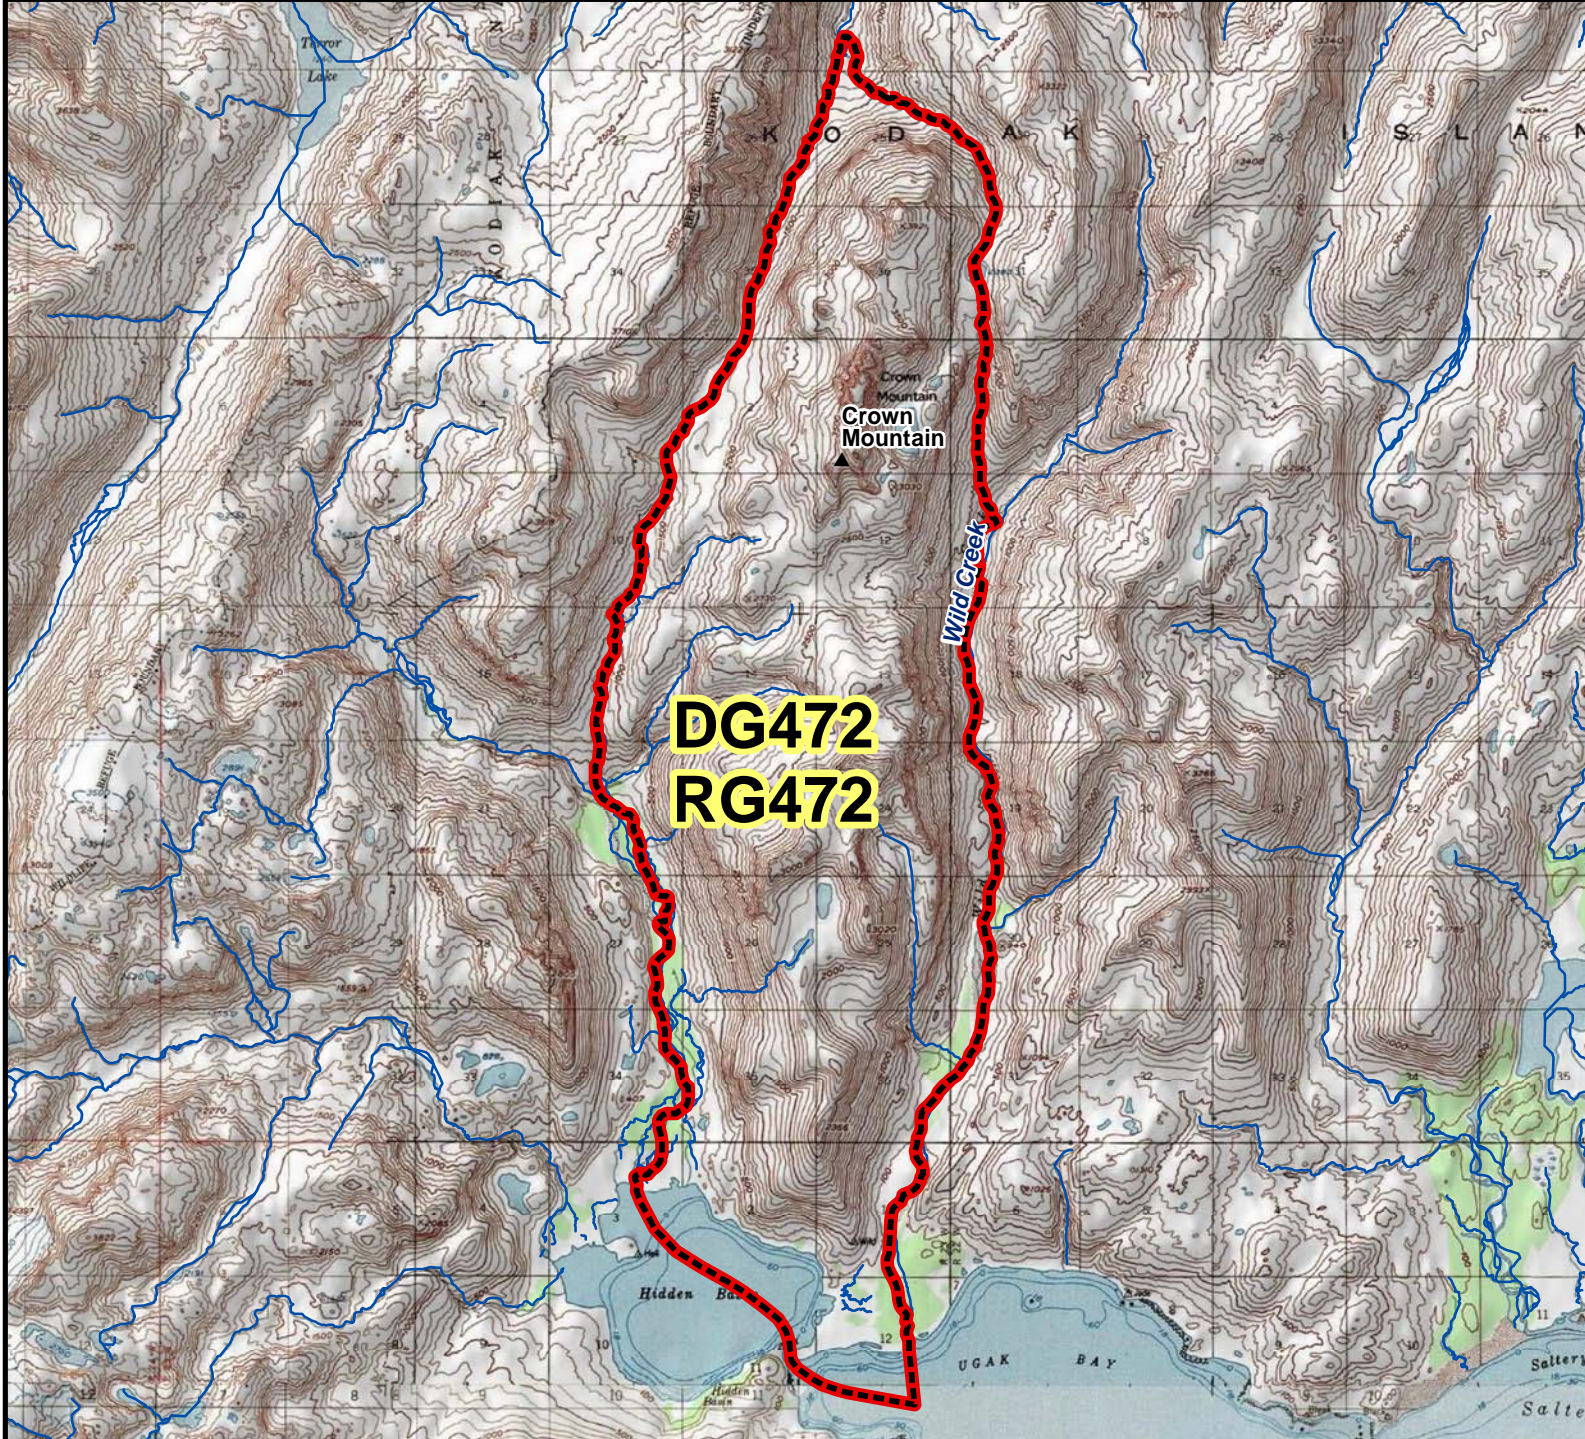

DG472 RG472 Mountain Goat Drawing / Registration Permit Hunt

AREA DESCRIPTION: Unit 8, Crown Mountain.