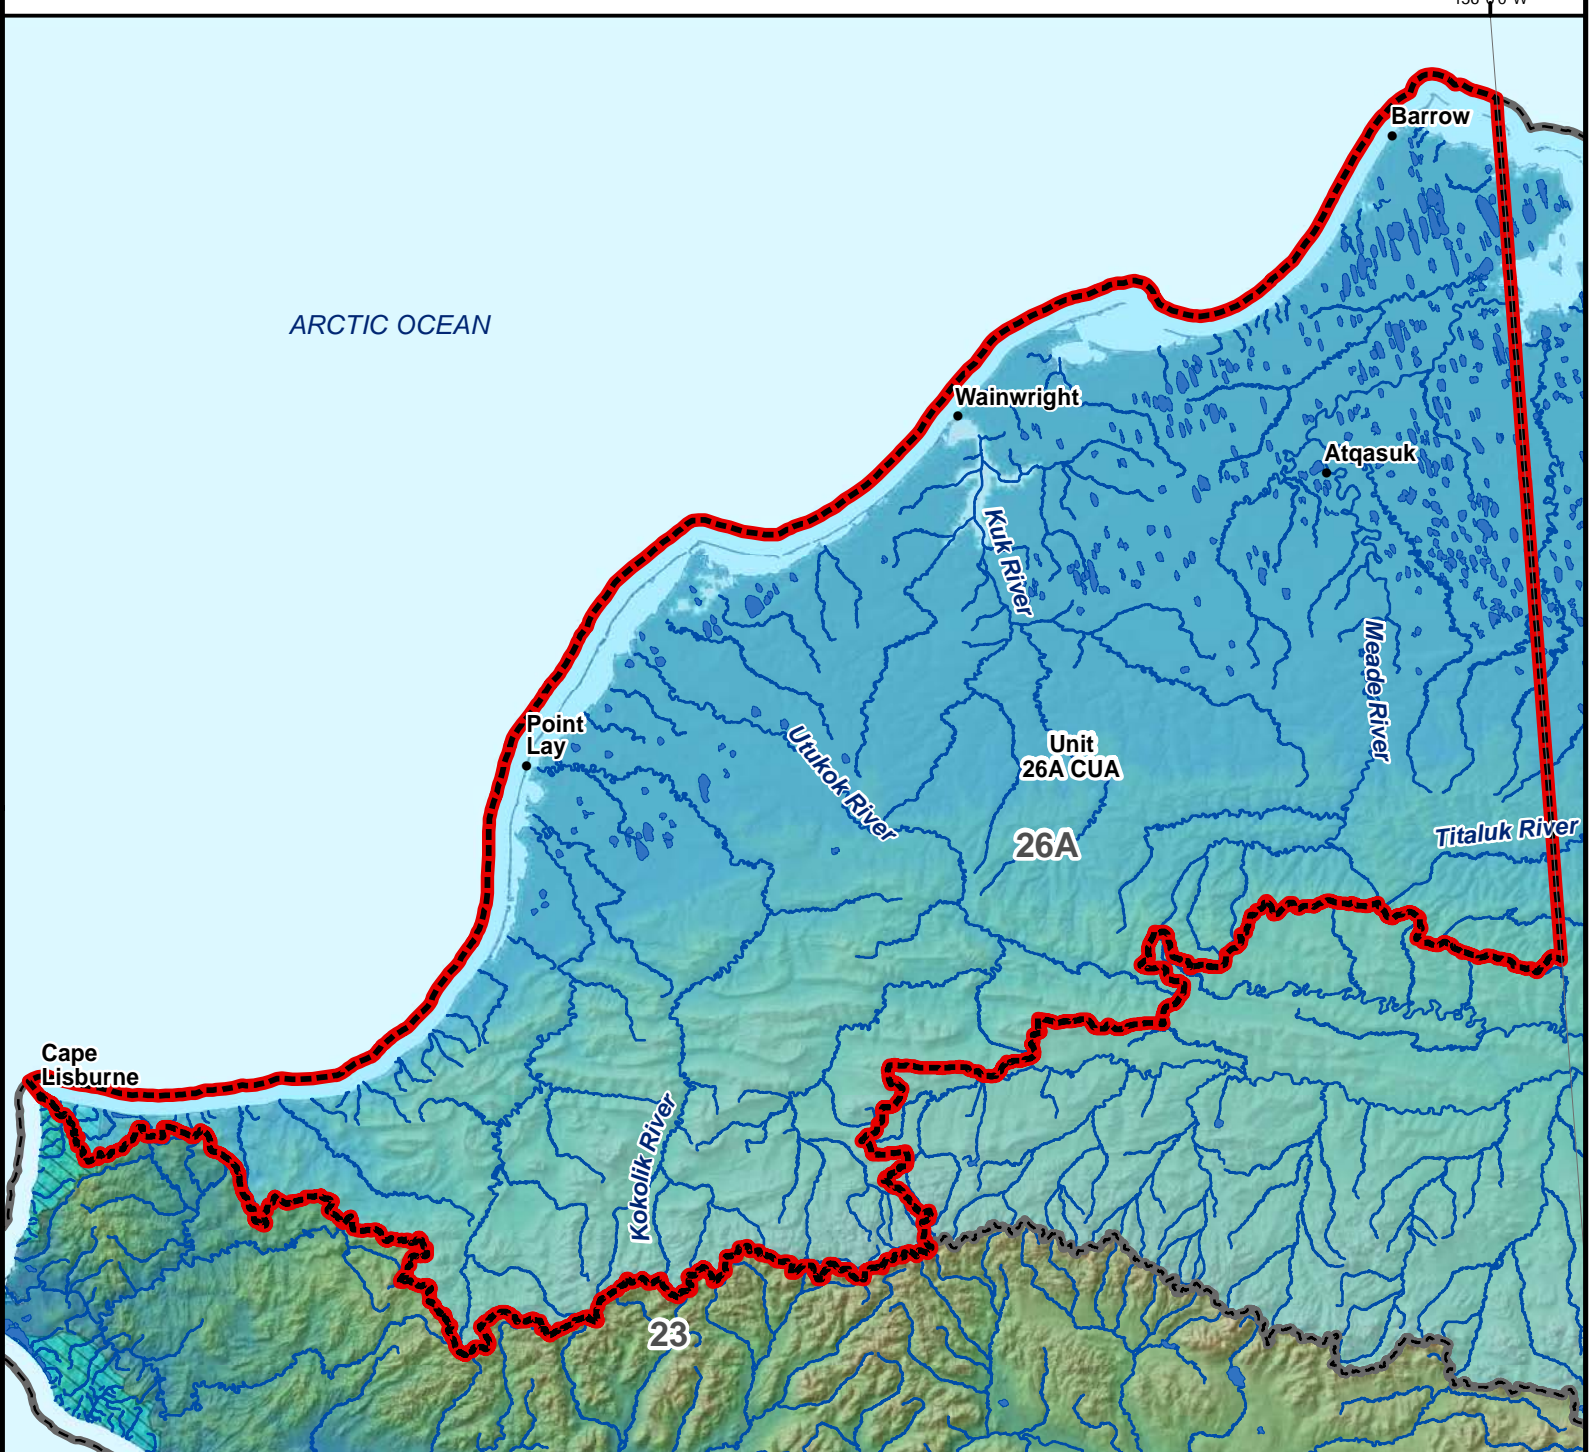

Nonresidents:
See *Alaska Hunting Regulations* booklet for other hunts in Unit 26A.

Unit 26A, West Moose - General Hunt

Residents - Harvest Ticket Required **Nonresidents - No Open Season**

AREA DESCRIPTION: Unit 26A, west of 156° 00 W. longitude and excluding the Colville River drainage.