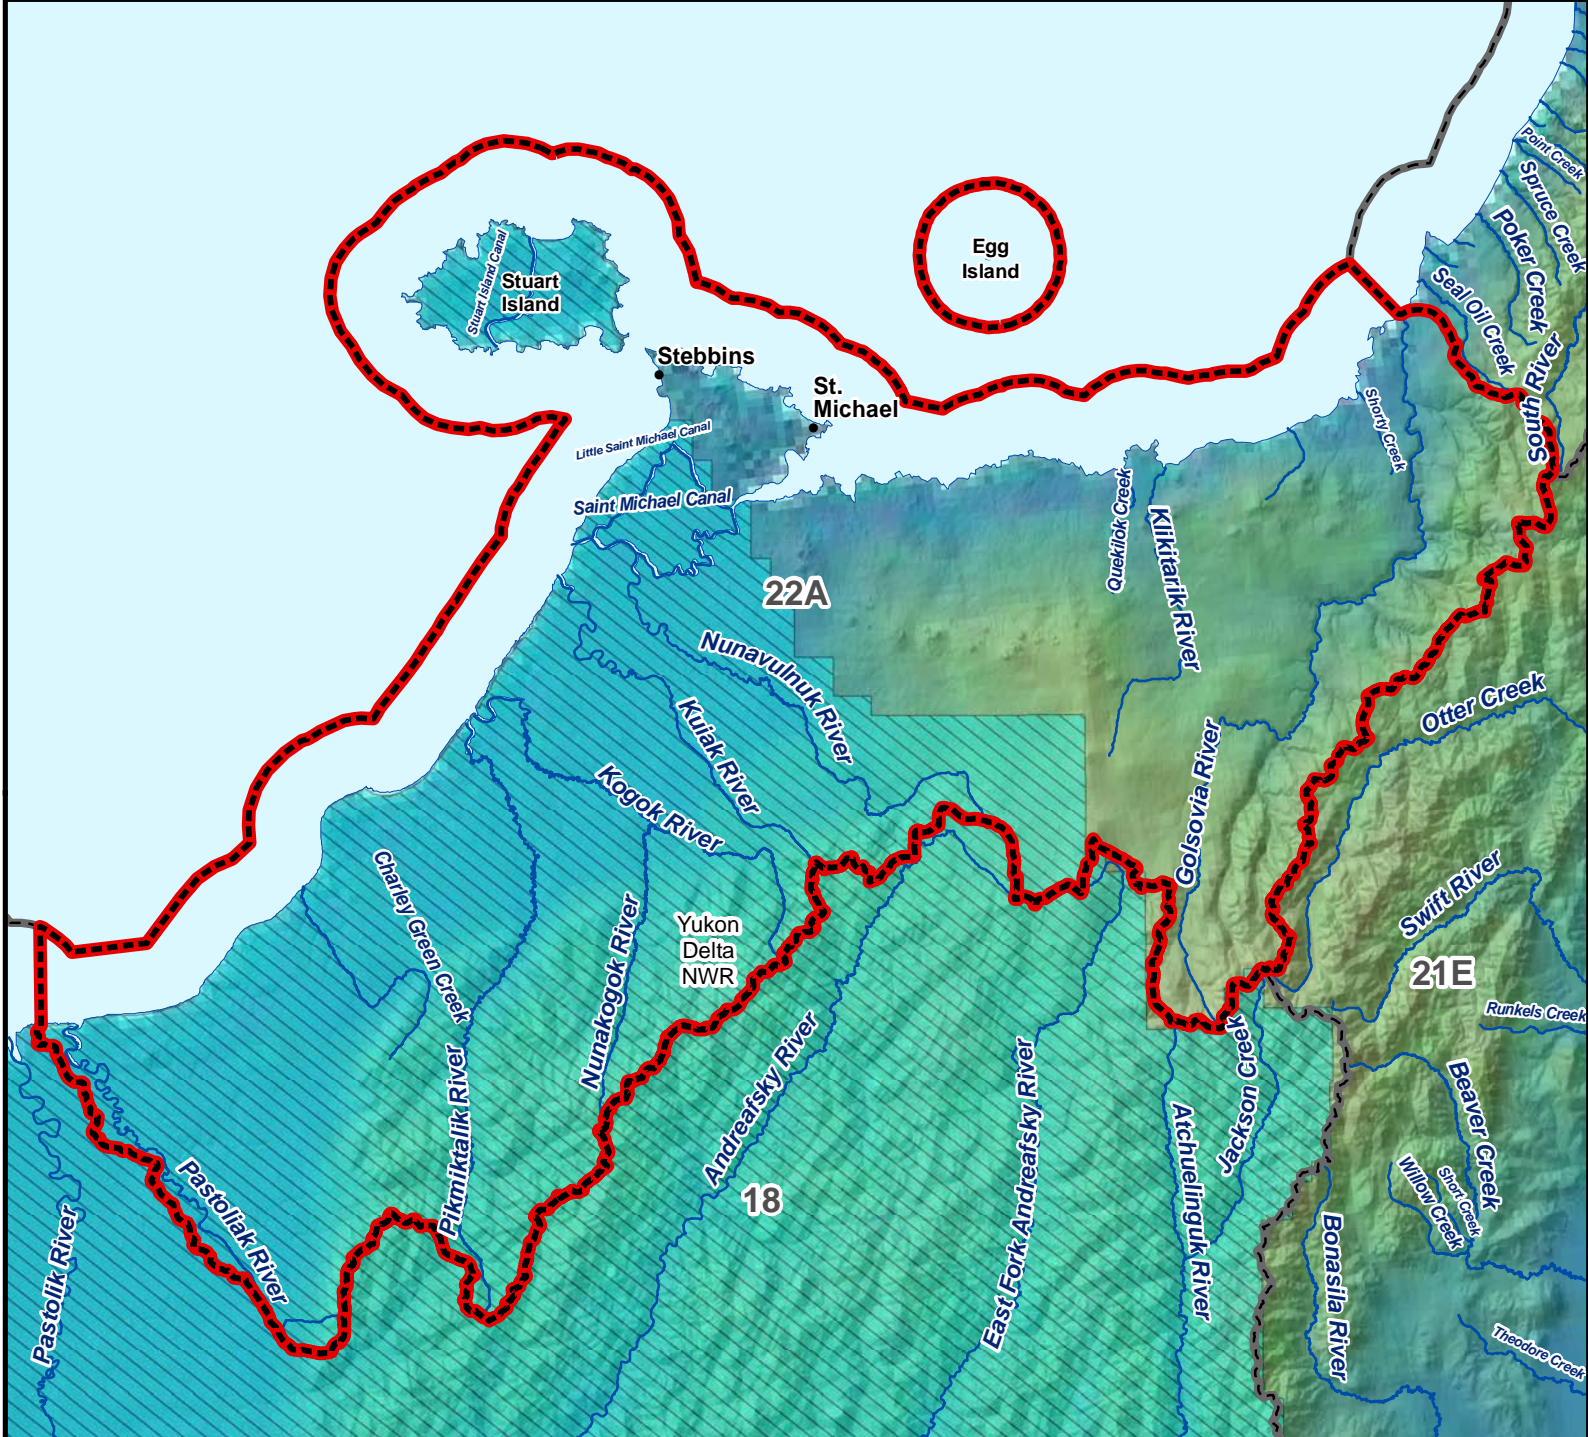

Unit 22A, Remainder Moose - General Hunt

Residents and Nonresidents - **Harvest Ticket Required**

AREA DESCRIPTION: Unit 22A, remainder.

Please refer to the Alaska Hunting Regulations booklet for bag type, seasons, and additional regulations concerning this hunt.