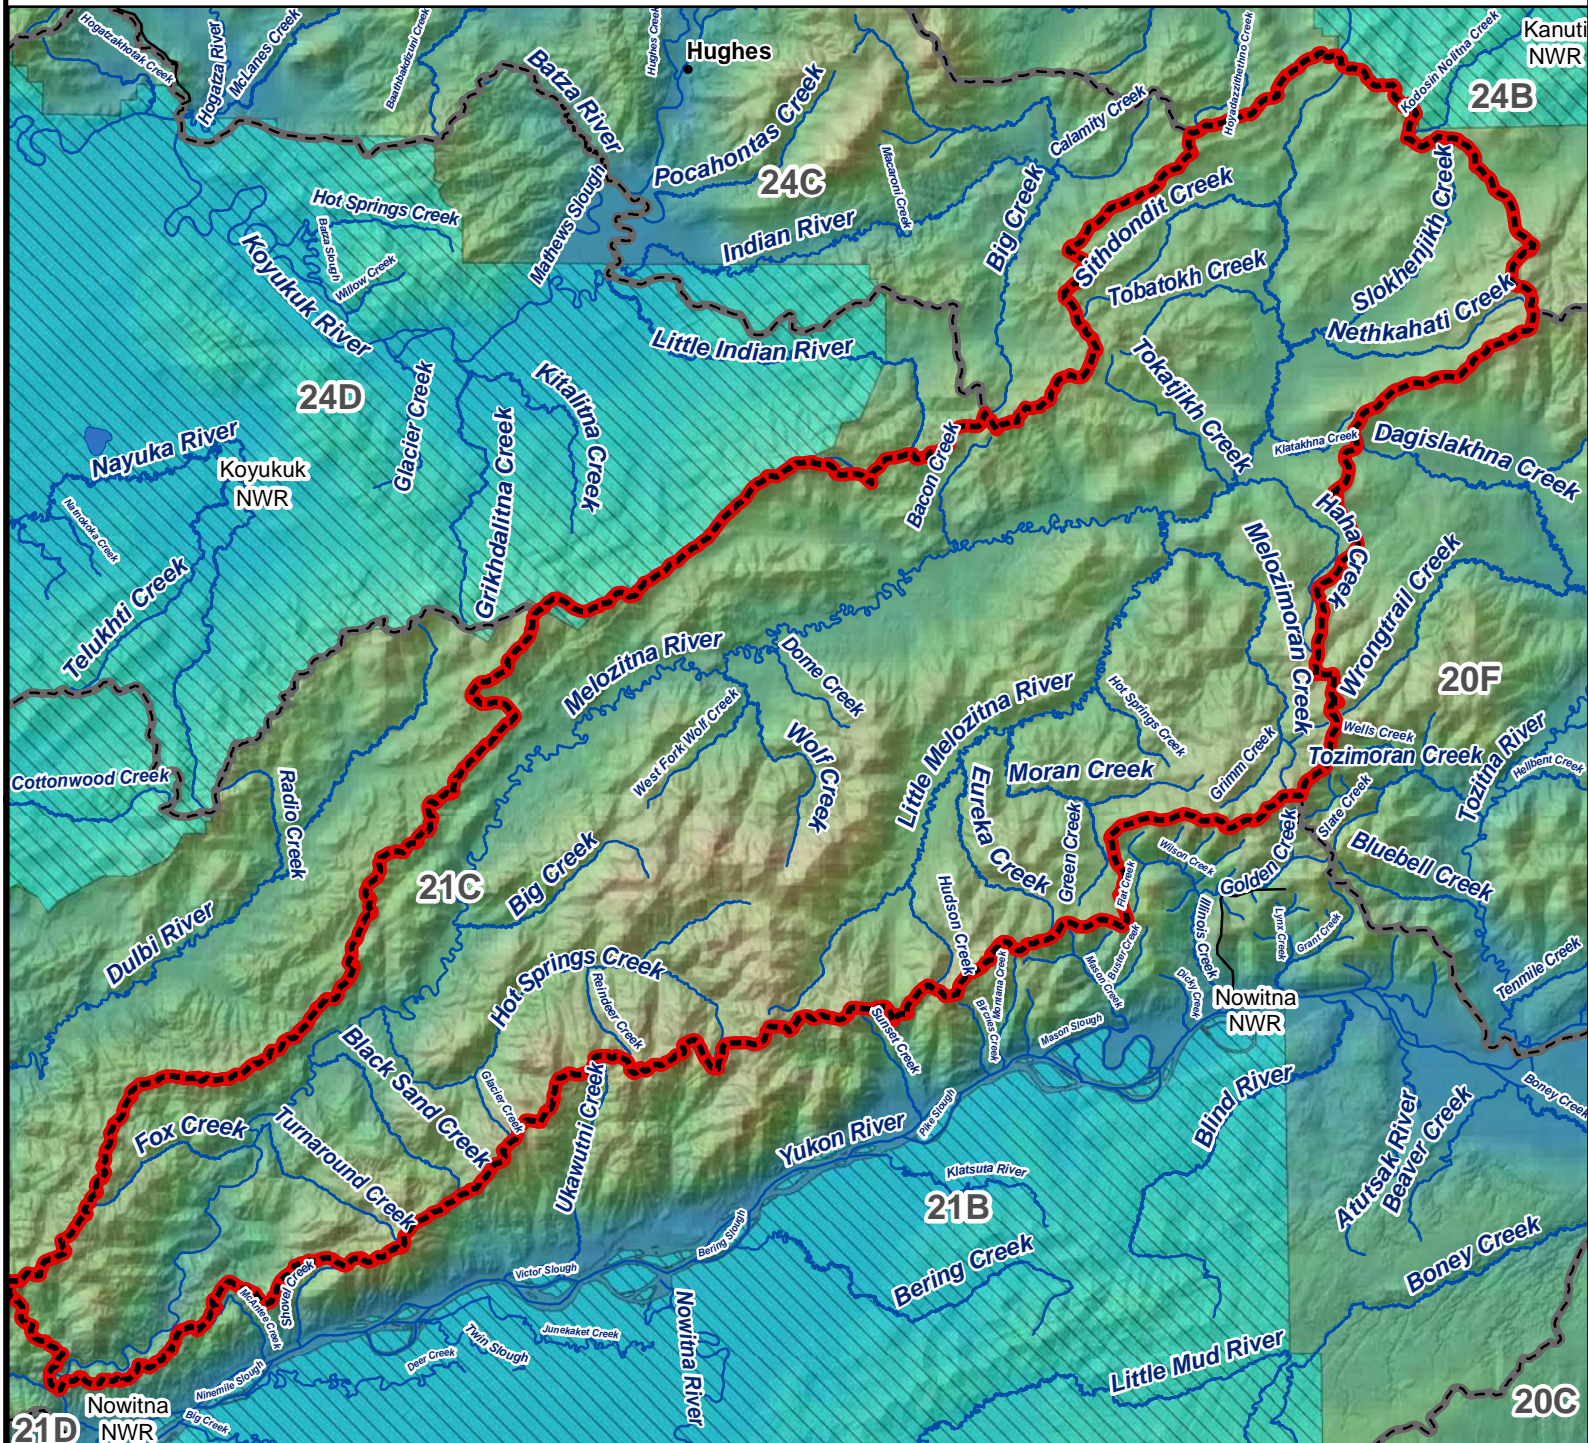

# Unit 21C, Remainder Moose - General Hunt

Residents and Nonresidents - **Harvest Ticket Required**

AREA DESCRIPTION: Unit 21C, remainder.

Please refer to the Alaska Hunting Regulations booklet for bag type, seasons, and additional regulations concerning this hunt.