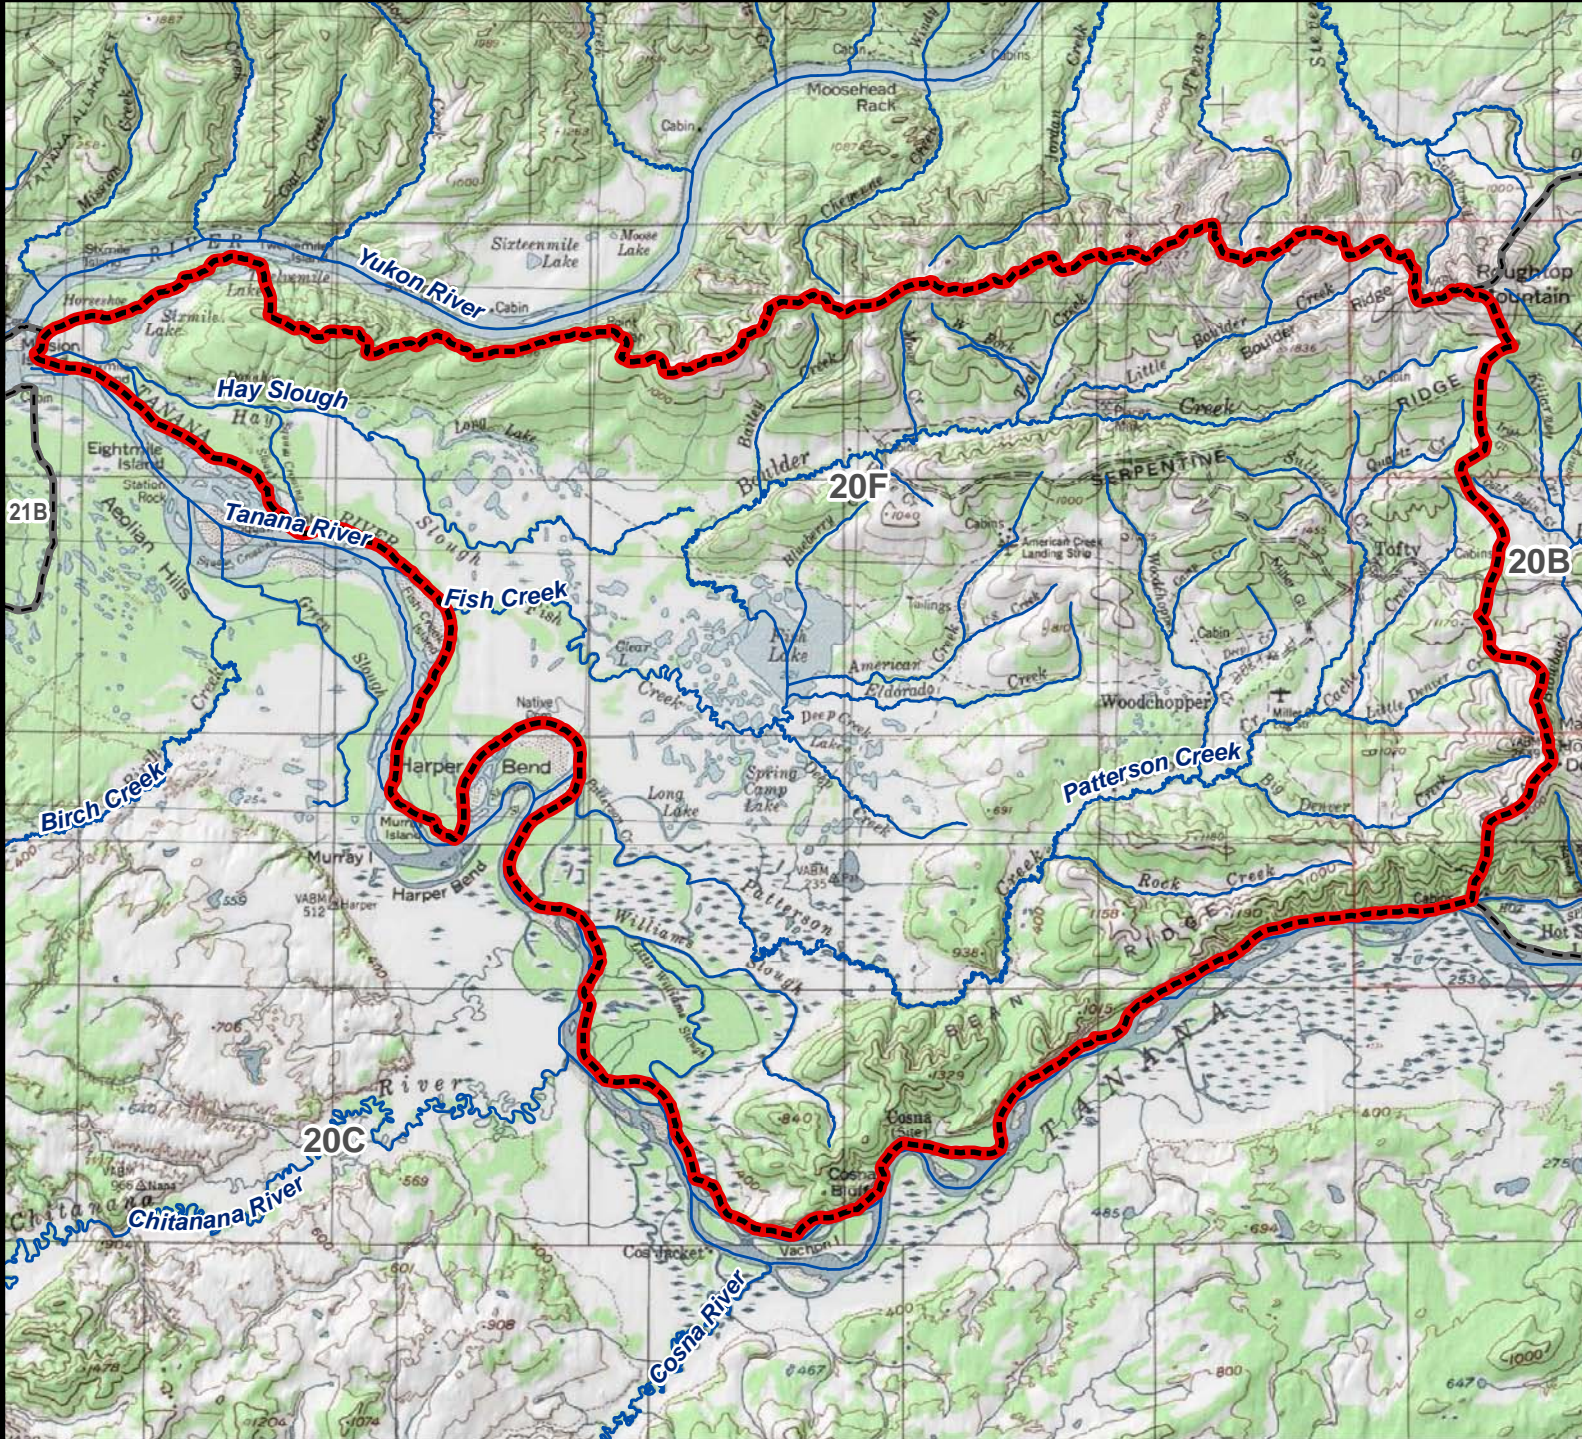

See Alaska Hunting Regulations booklet for other hunts in Unit 20.

Unit 20F, Tanana River Moose - General Hunt

Residents - Harvest Ticket Required Nonresidents - No Open Season

AREA DESCRIPTION: Unit 20F, Tanana River drainage.