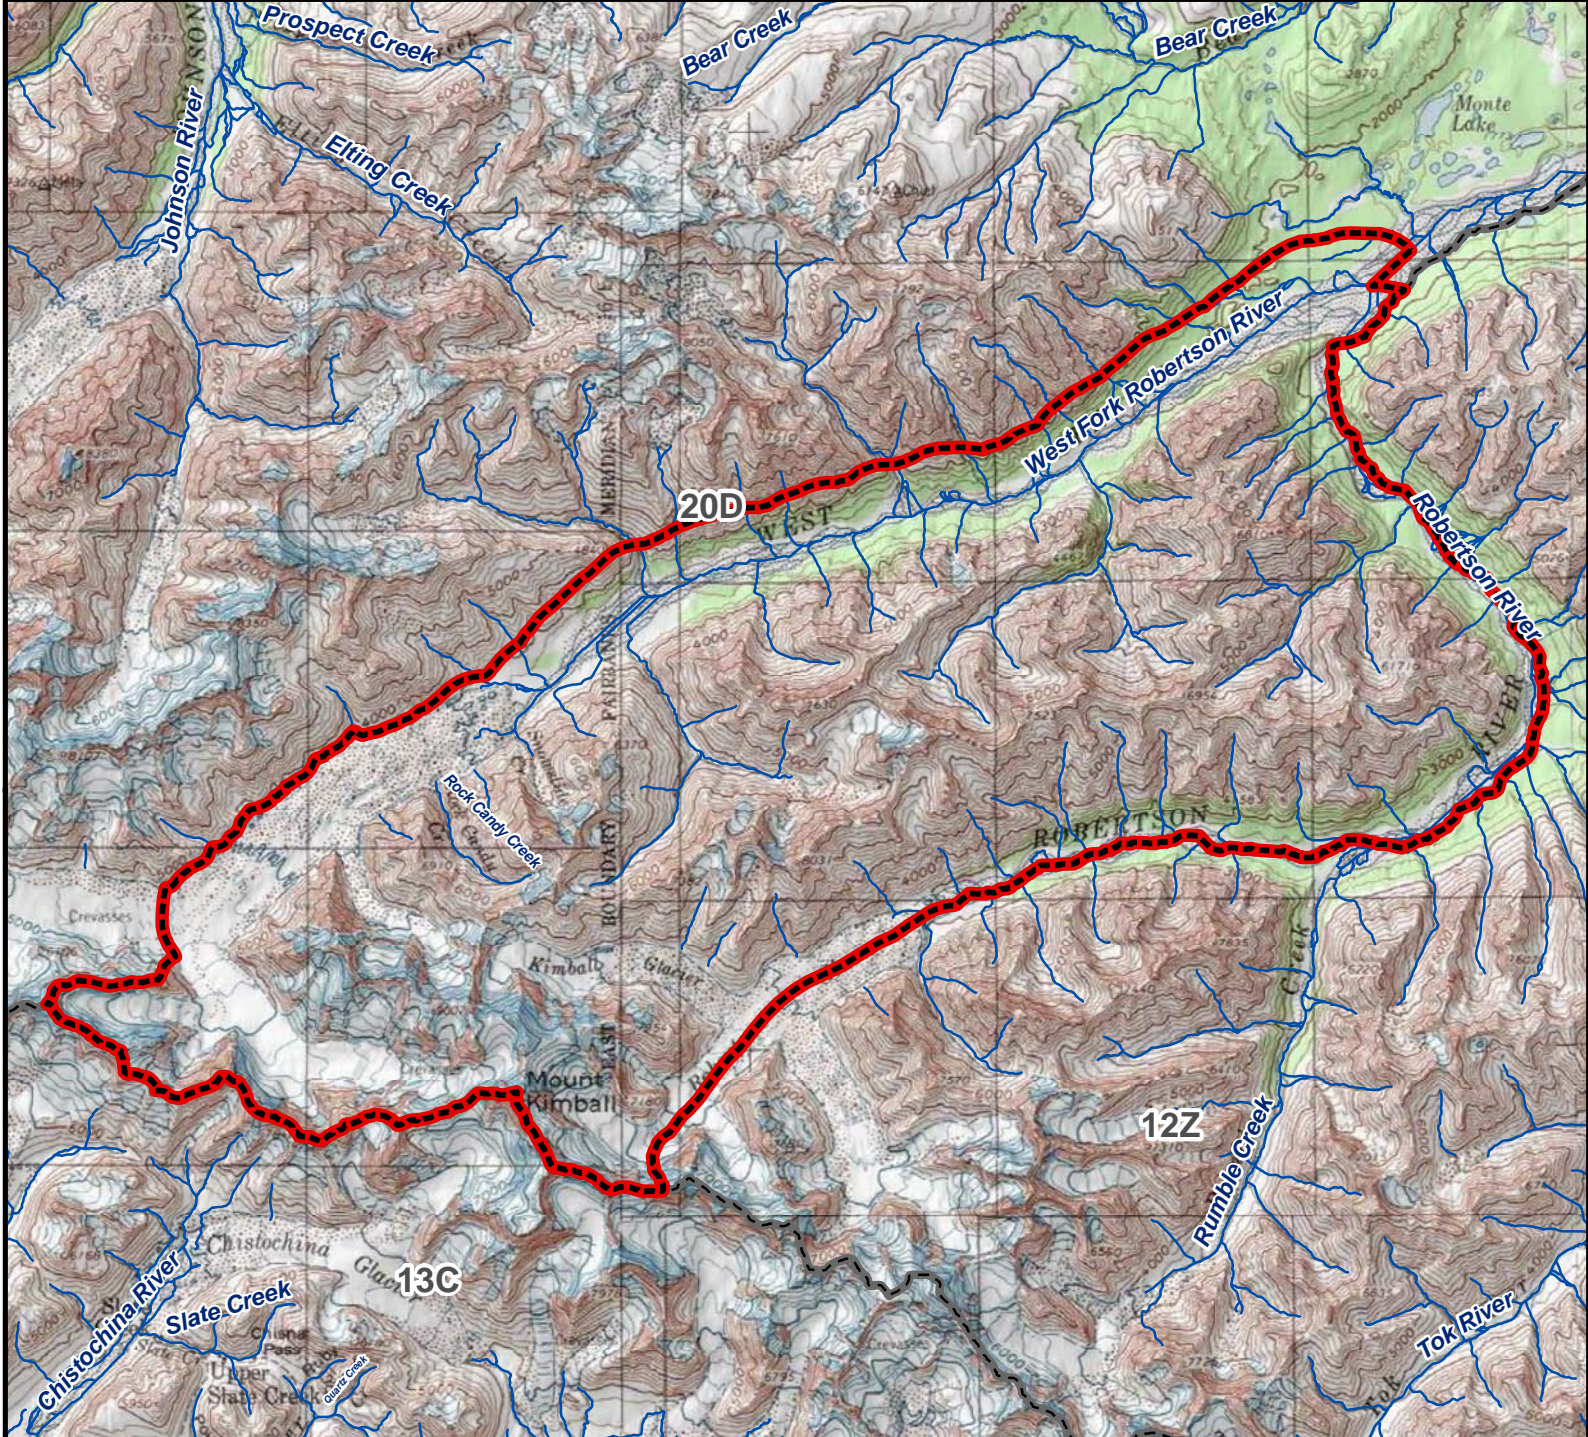

Unit 20D, Robertson River Moose - General Hunt

Residents and Nonresidents - **Harvest Ticket Required**

AREA DESCRIPTION: Unit 20D, Robertson River drainage south of the confluence of east and west forks, and within 1 mile west of the west fork.

N
0 1.75 3.5 7 Miles

- Hunt Area
- Subunit Boundary
- Closed Area
- Controlled Use Area
- Management Area
- National Park/Monument
- National Wildlife Refuge
- Military Closure
- Other State Areas
- Closed to Hunting