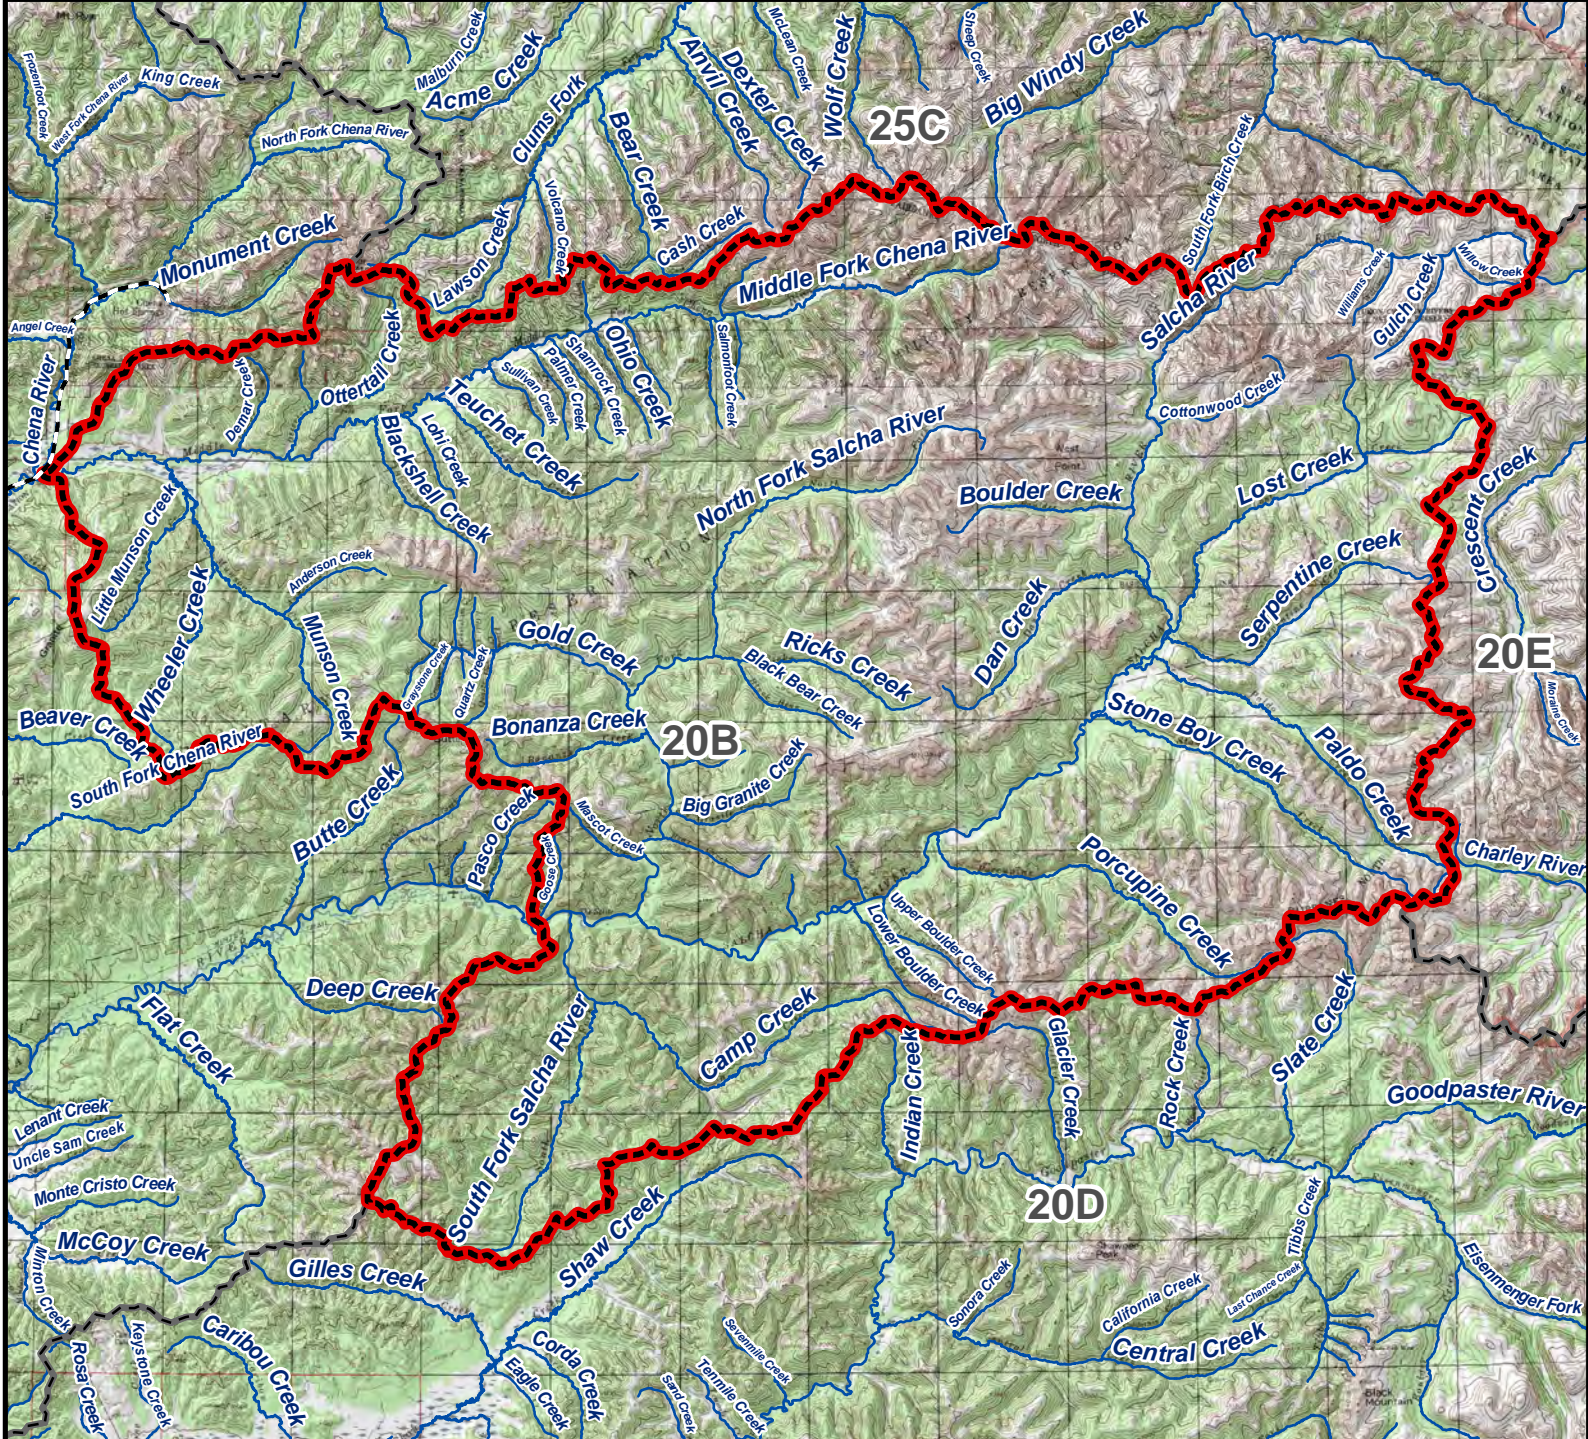

Unit 20B, Middle Fork Chena River and Upper Salcha River

Brown Bear - General Hunt

Residents and Nonresidents

AREA DESCRIPTION: Unit 20B, Middle Fork Chena River drainage and the Salcha River drainage upstream from and including Goose Creek.