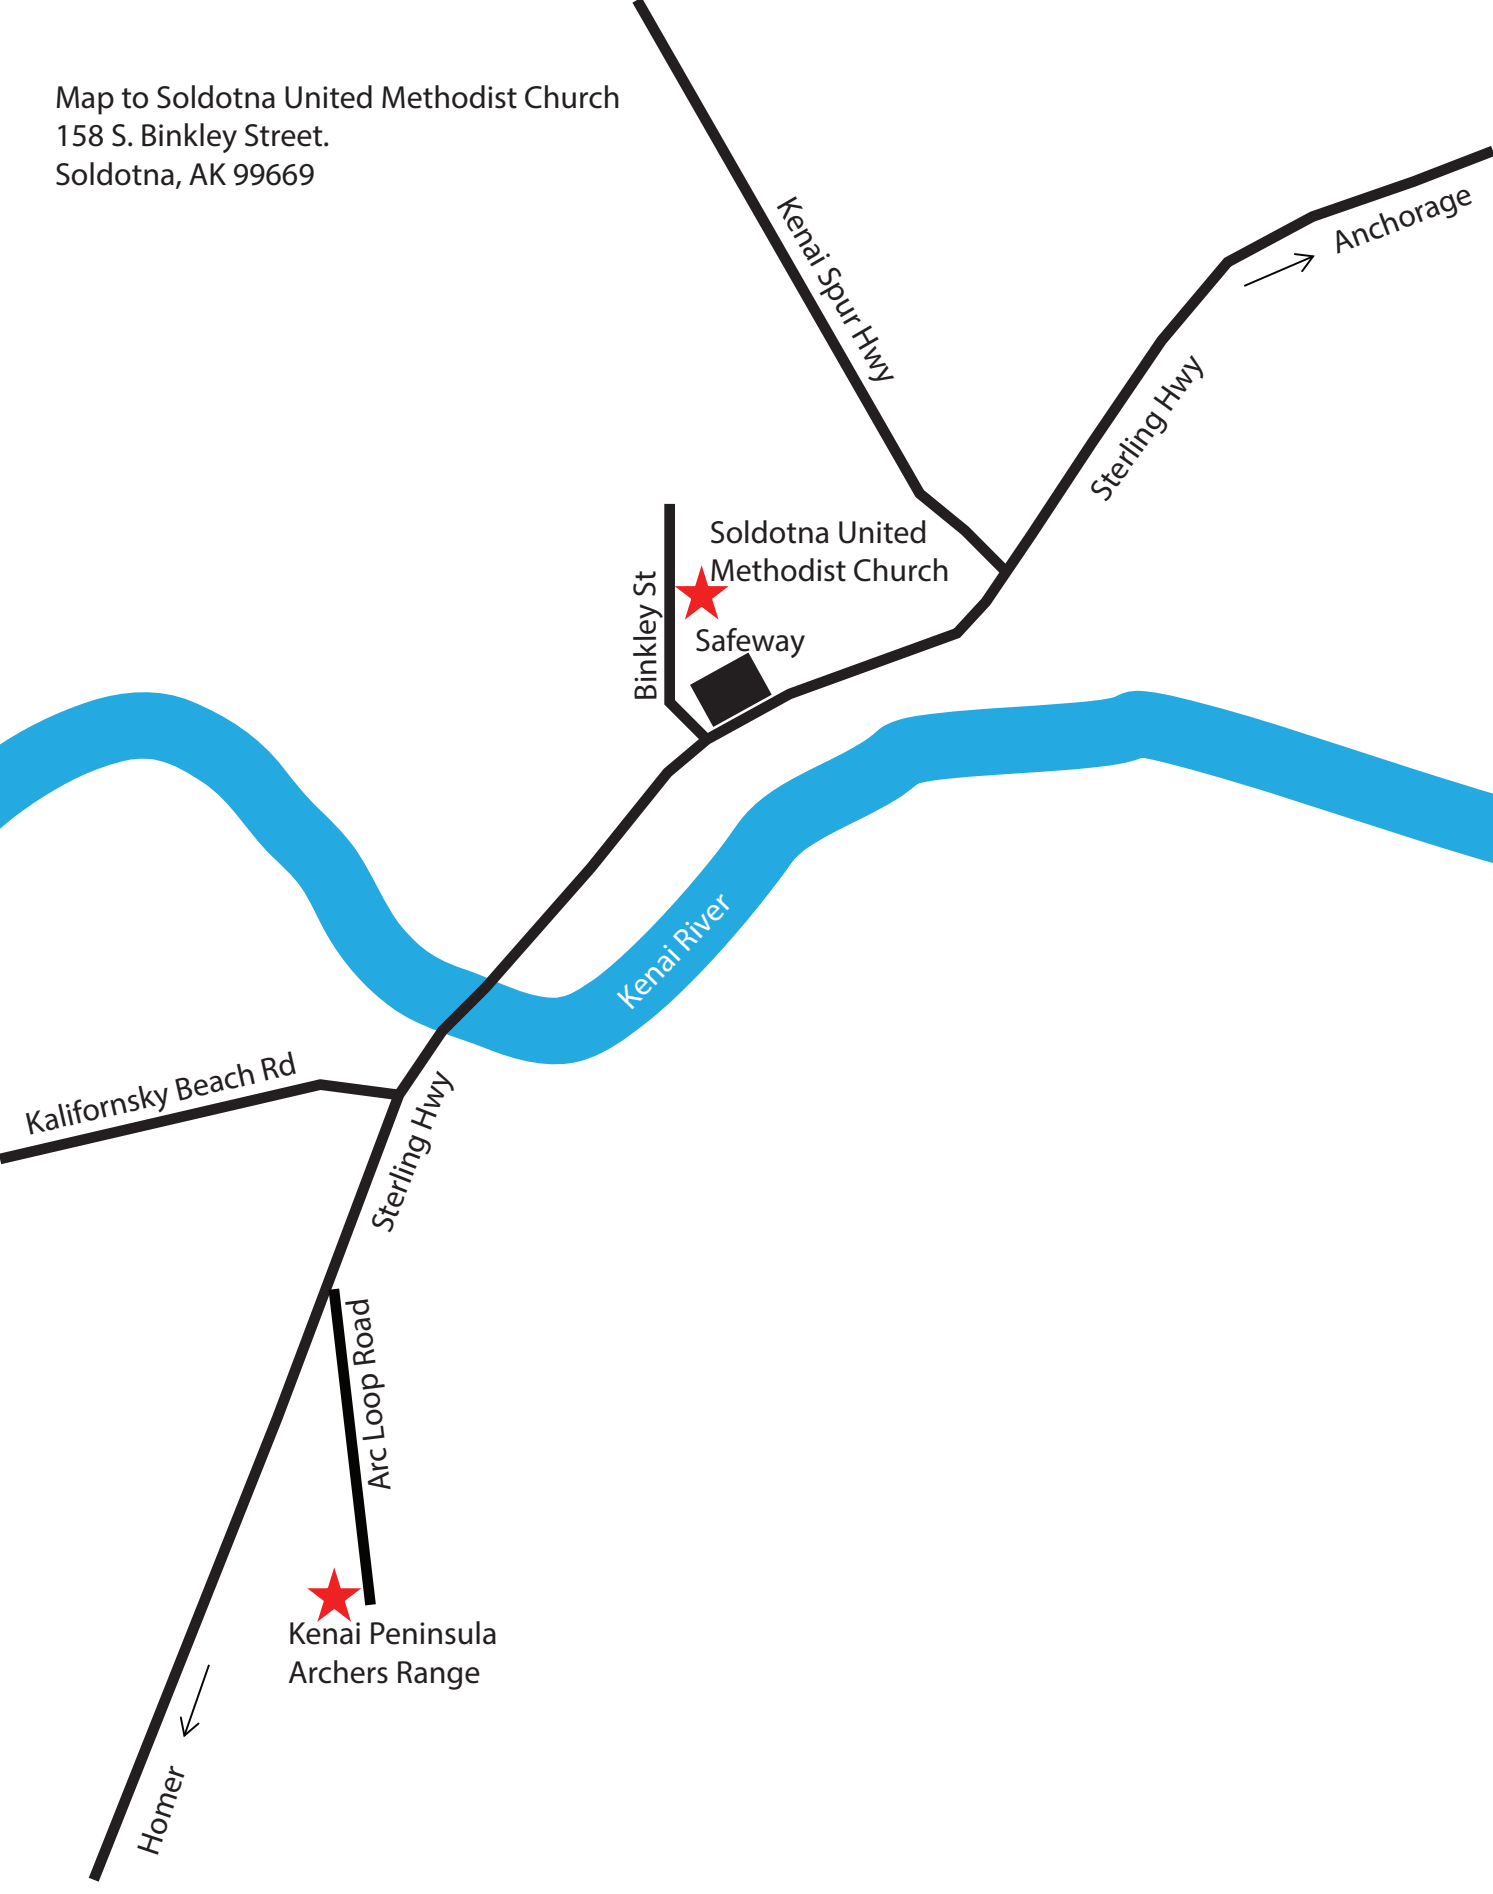

Map to Soldotna United Methodist Church
158 S. Binkley Street.
Soldotna, AK 99669

→ Anchorage

Kenai Spur Hwy

Sterling Hwy

Binkley St

Soldotna United Methodist Church

Safeway

Kenai River

Kalifornsky Beach Rd

Sterling Hwy

Arc Loop Road

Kenai Peninsula Archers Range

← Homer