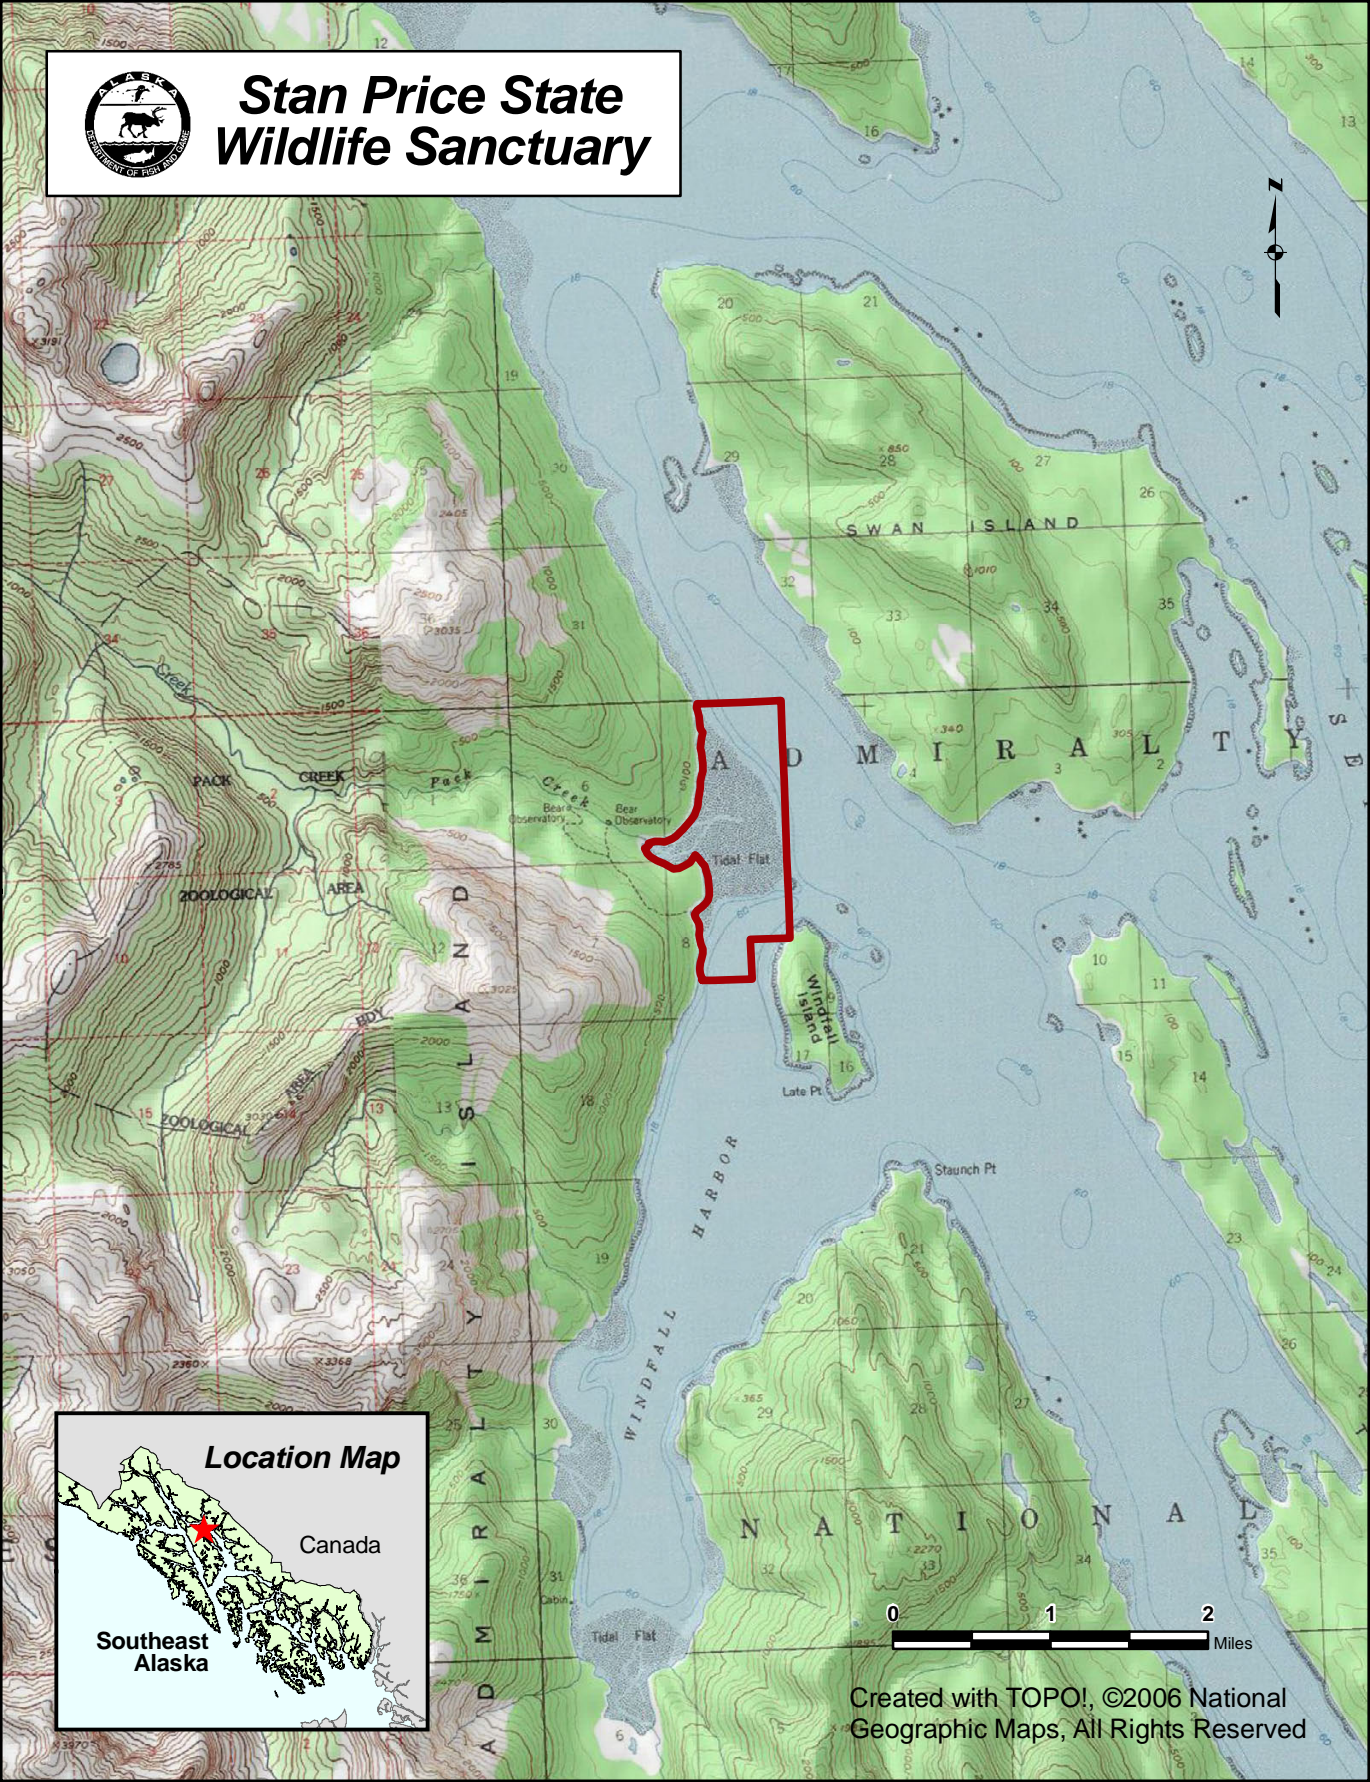

Stan Price State Wildlife Sanctuary

Location Map