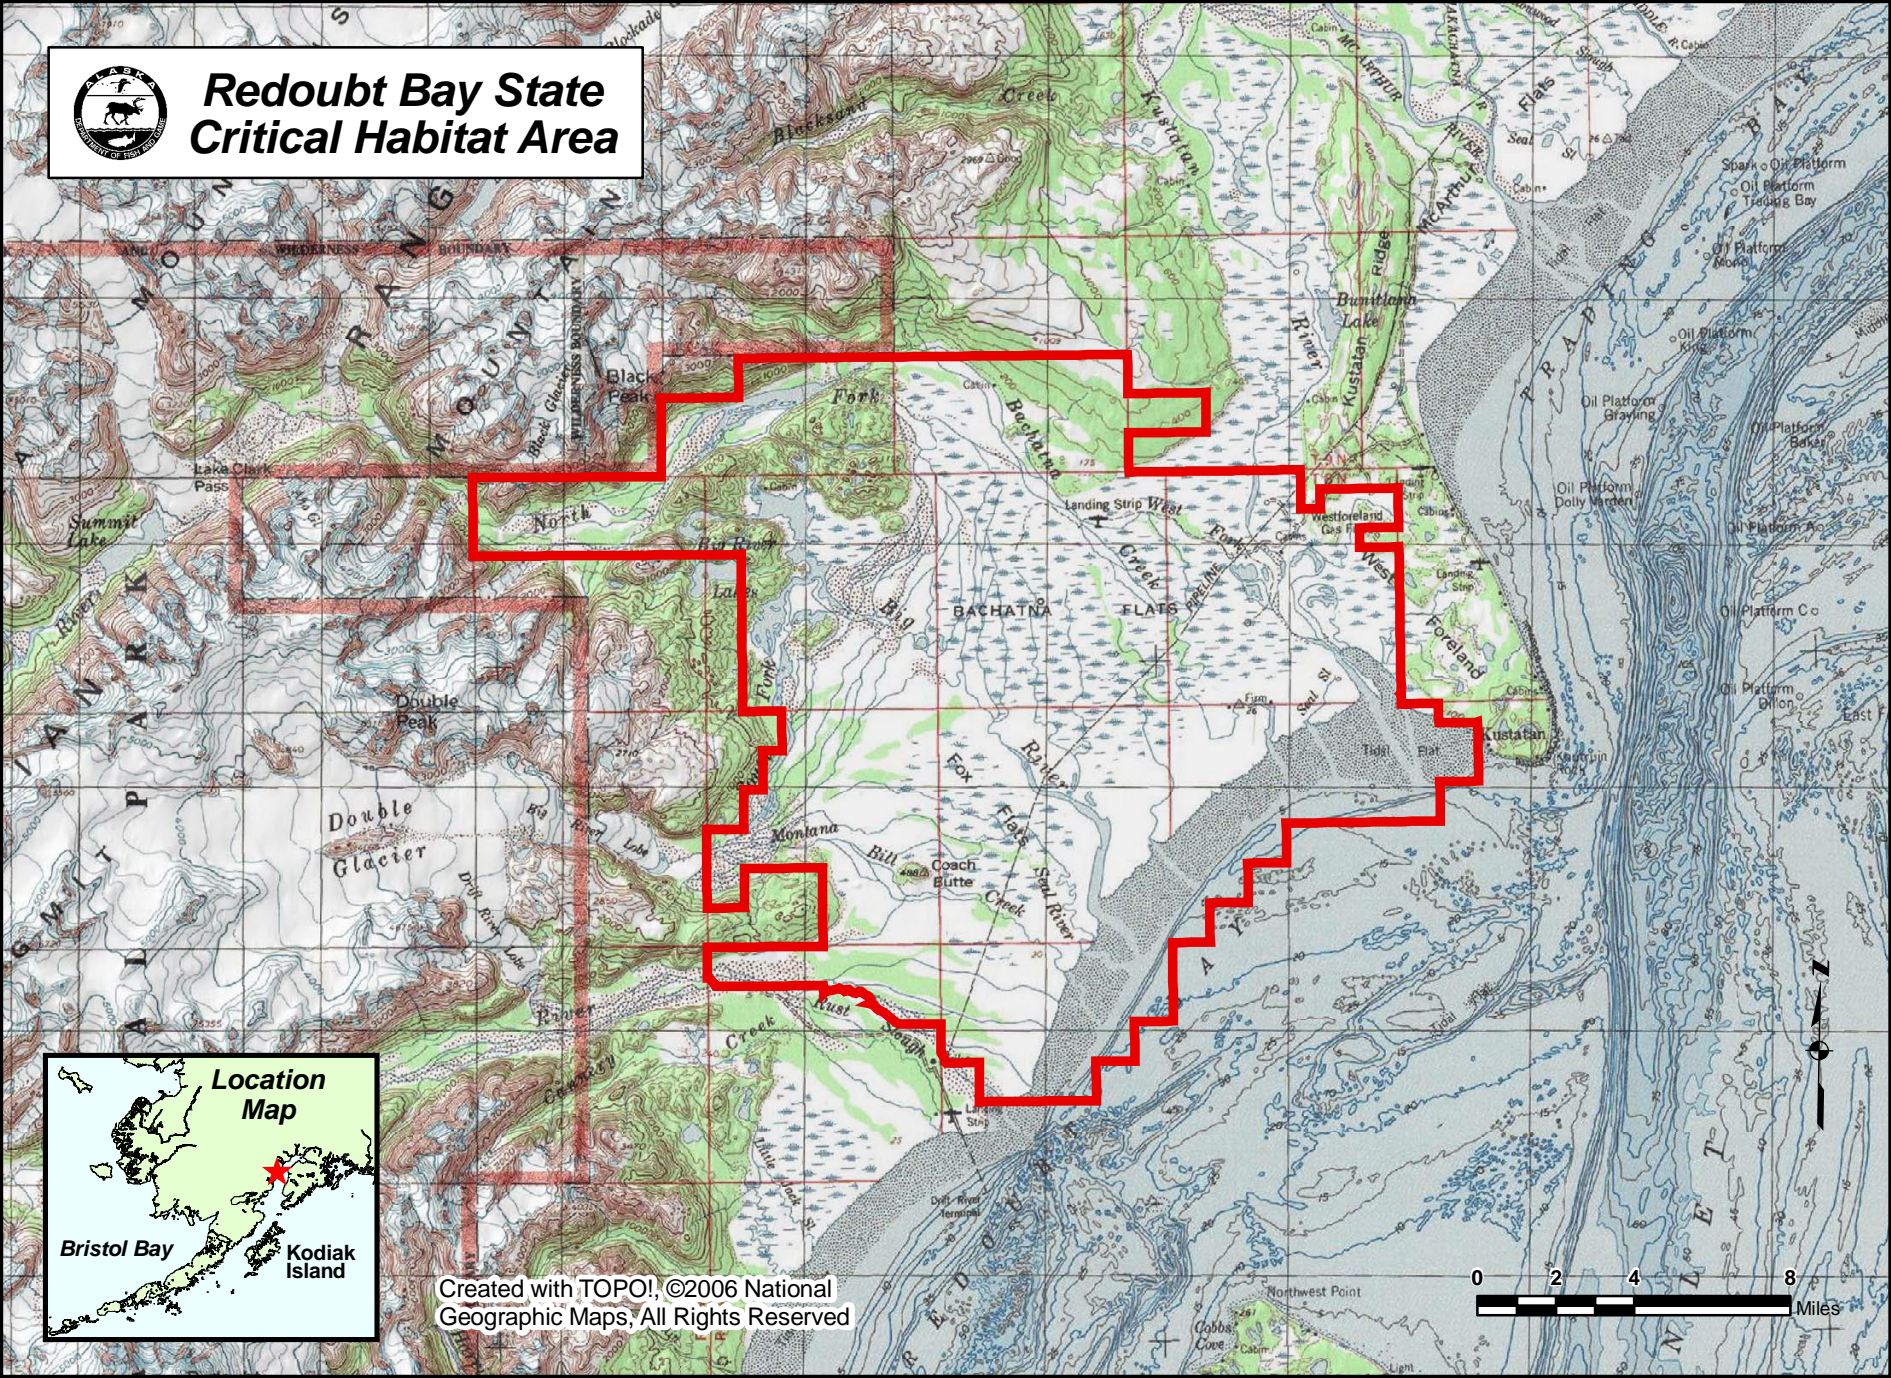

Redoubt Bay State Critical Habitat Area

Created with TOPO!, ©2006 National Geographic Maps. All Rights Reserved