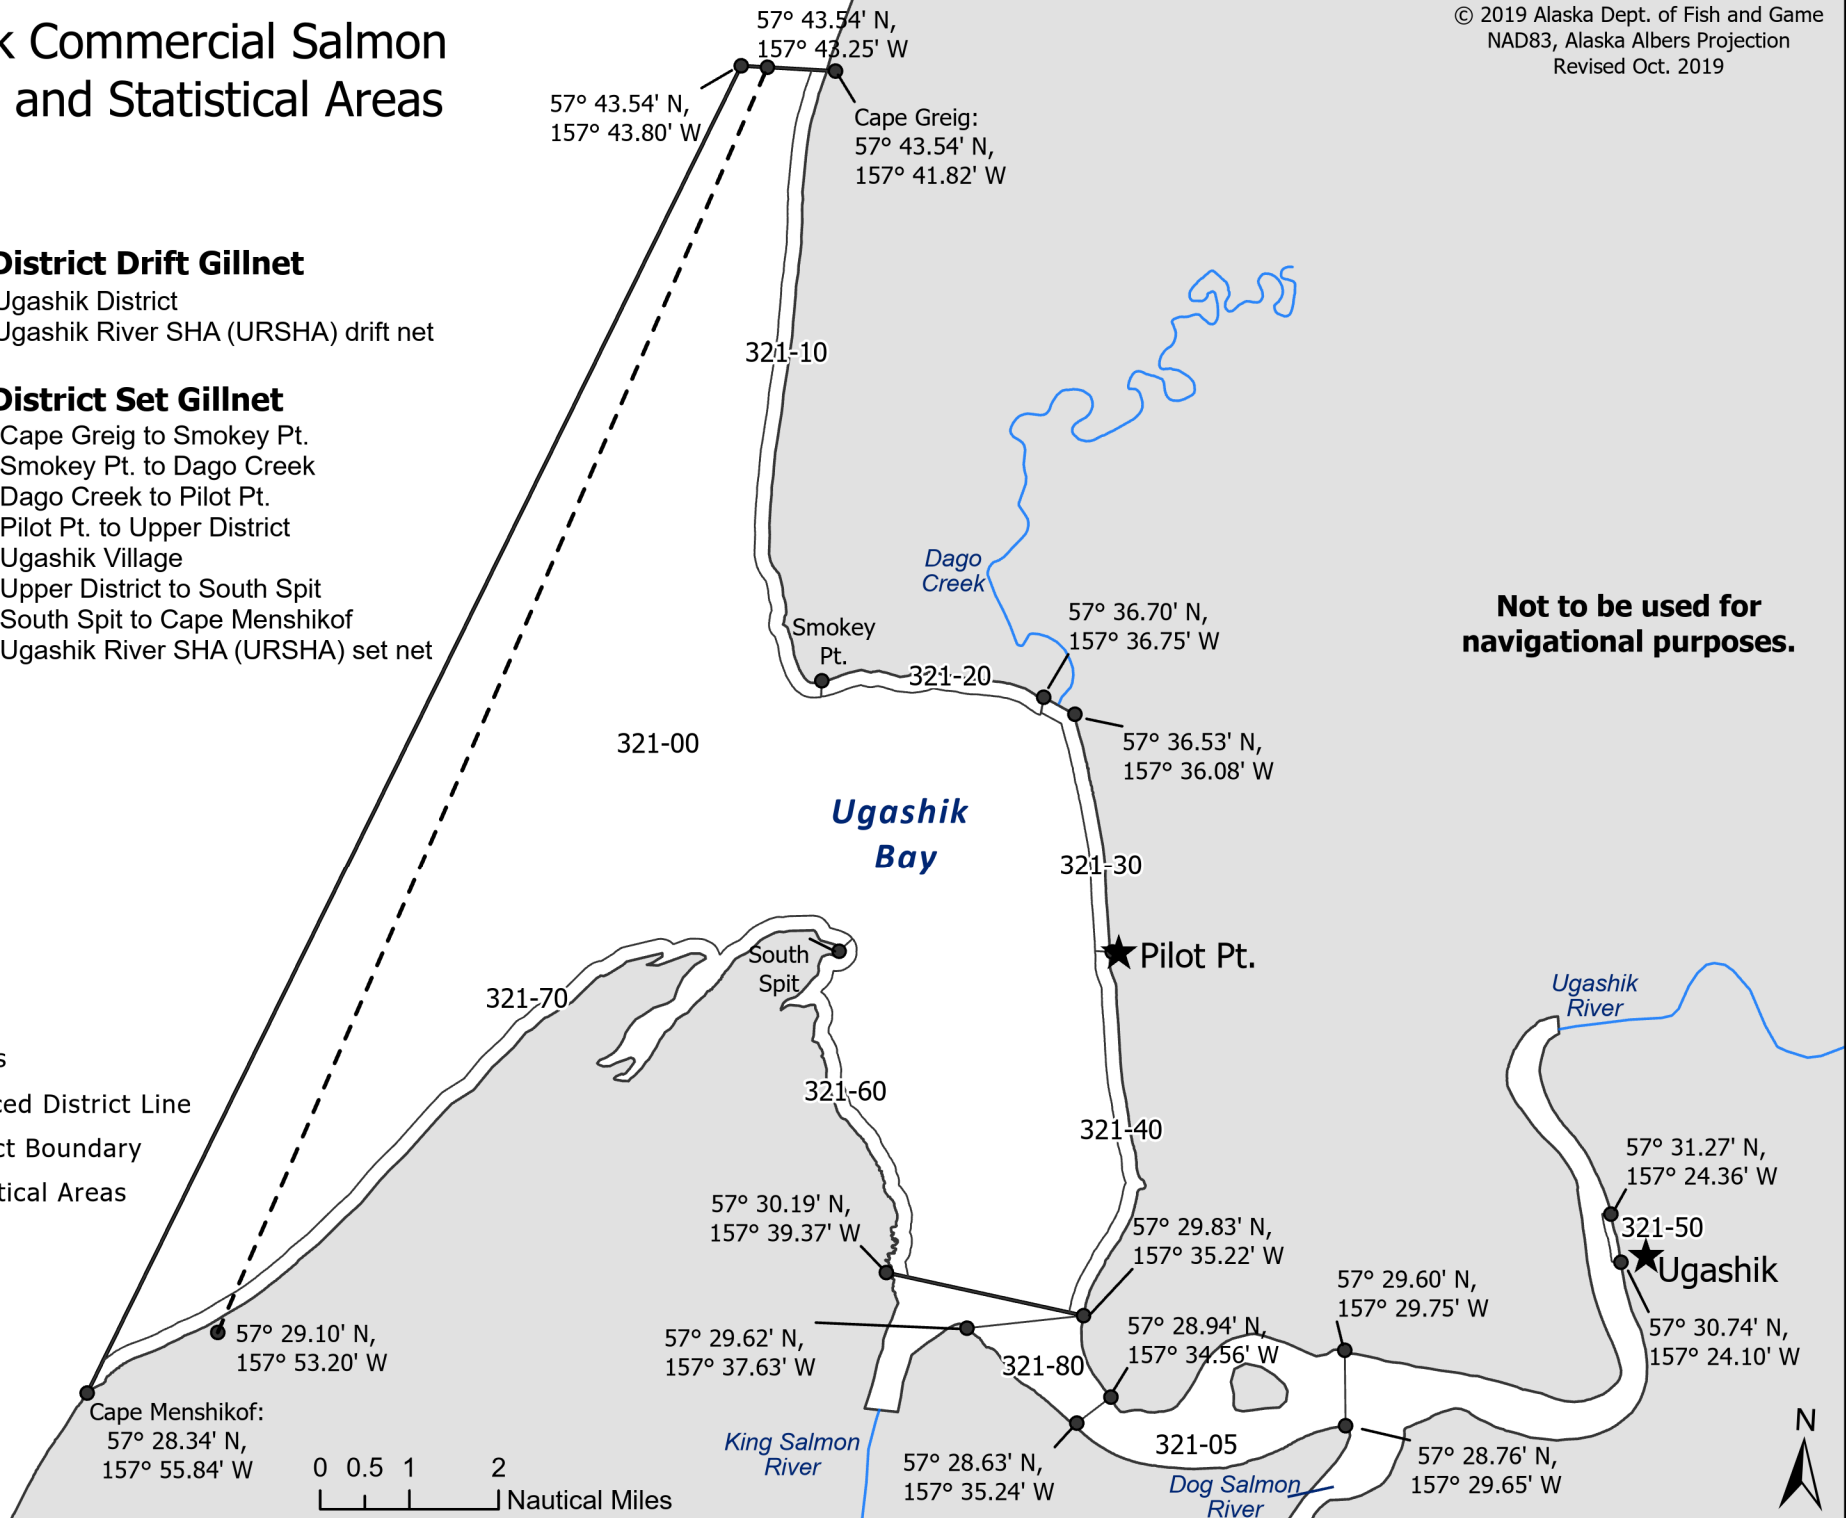

Ugashik Commercial Salmon District and Statistical Areas

© 2019 Alaska Dept. of Fish and Game
 NAD83, Alaska Albers Projection
 Revised Oct. 2019

Ugashik District Drift Gillnet

- 321-00, Ugashik District
- 321-05, Ugashik River SHA (URSHA) drift net

Ugashik District Set Gillnet

- 321-10, Cape Greig to Smokey Pt.
- 321-20, Smokey Pt. to Dago Creek
- 321-30, Dago Creek to Pilot Pt.
- 321-40, Pilot Pt. to Upper District
- 321-50, Ugashik Village
- 321-60, Upper District to South Spit
- 321-70, South Spit to Cape Menshikof
- 321-80, Ugashik River SHA (URSHA) set net

- ★ Towns
- - - Reduced District Line
- District Boundary
- Statistical Areas

Not to be used for navigational purposes.