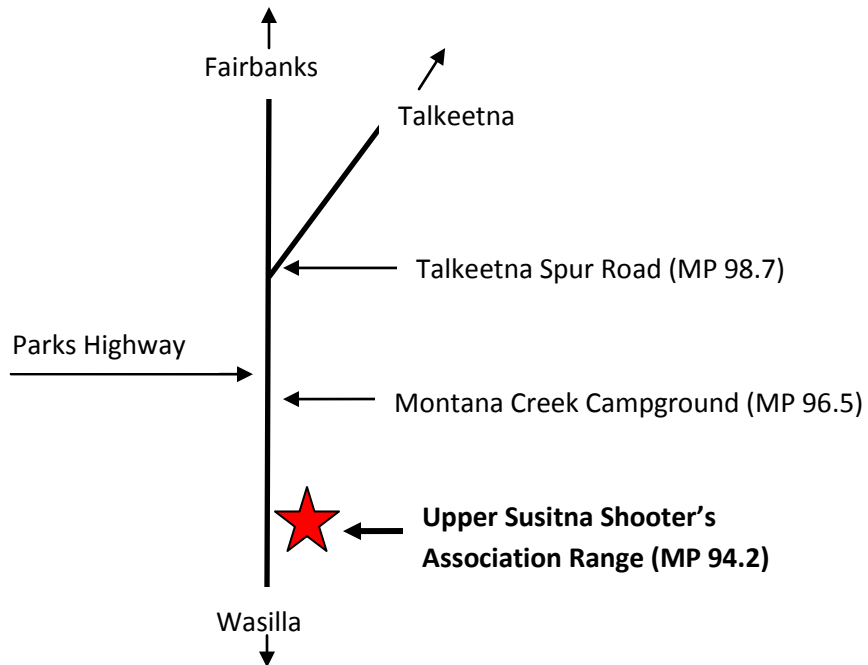

# Map to Upper Susitna Shooter's Association Range.

**DIRECTIONS:** The Upper Susitna Shooter's Association Range is located at mile post 94.2 of the Parks Highway, on the east side of the road right next to the highway. It is 52 miles north of Wasilla, 2.3 miles south of the Montana Creek Campground, and 4.5 miles south of the Talkeetna Spur Road (Talkeetna Cutoff).