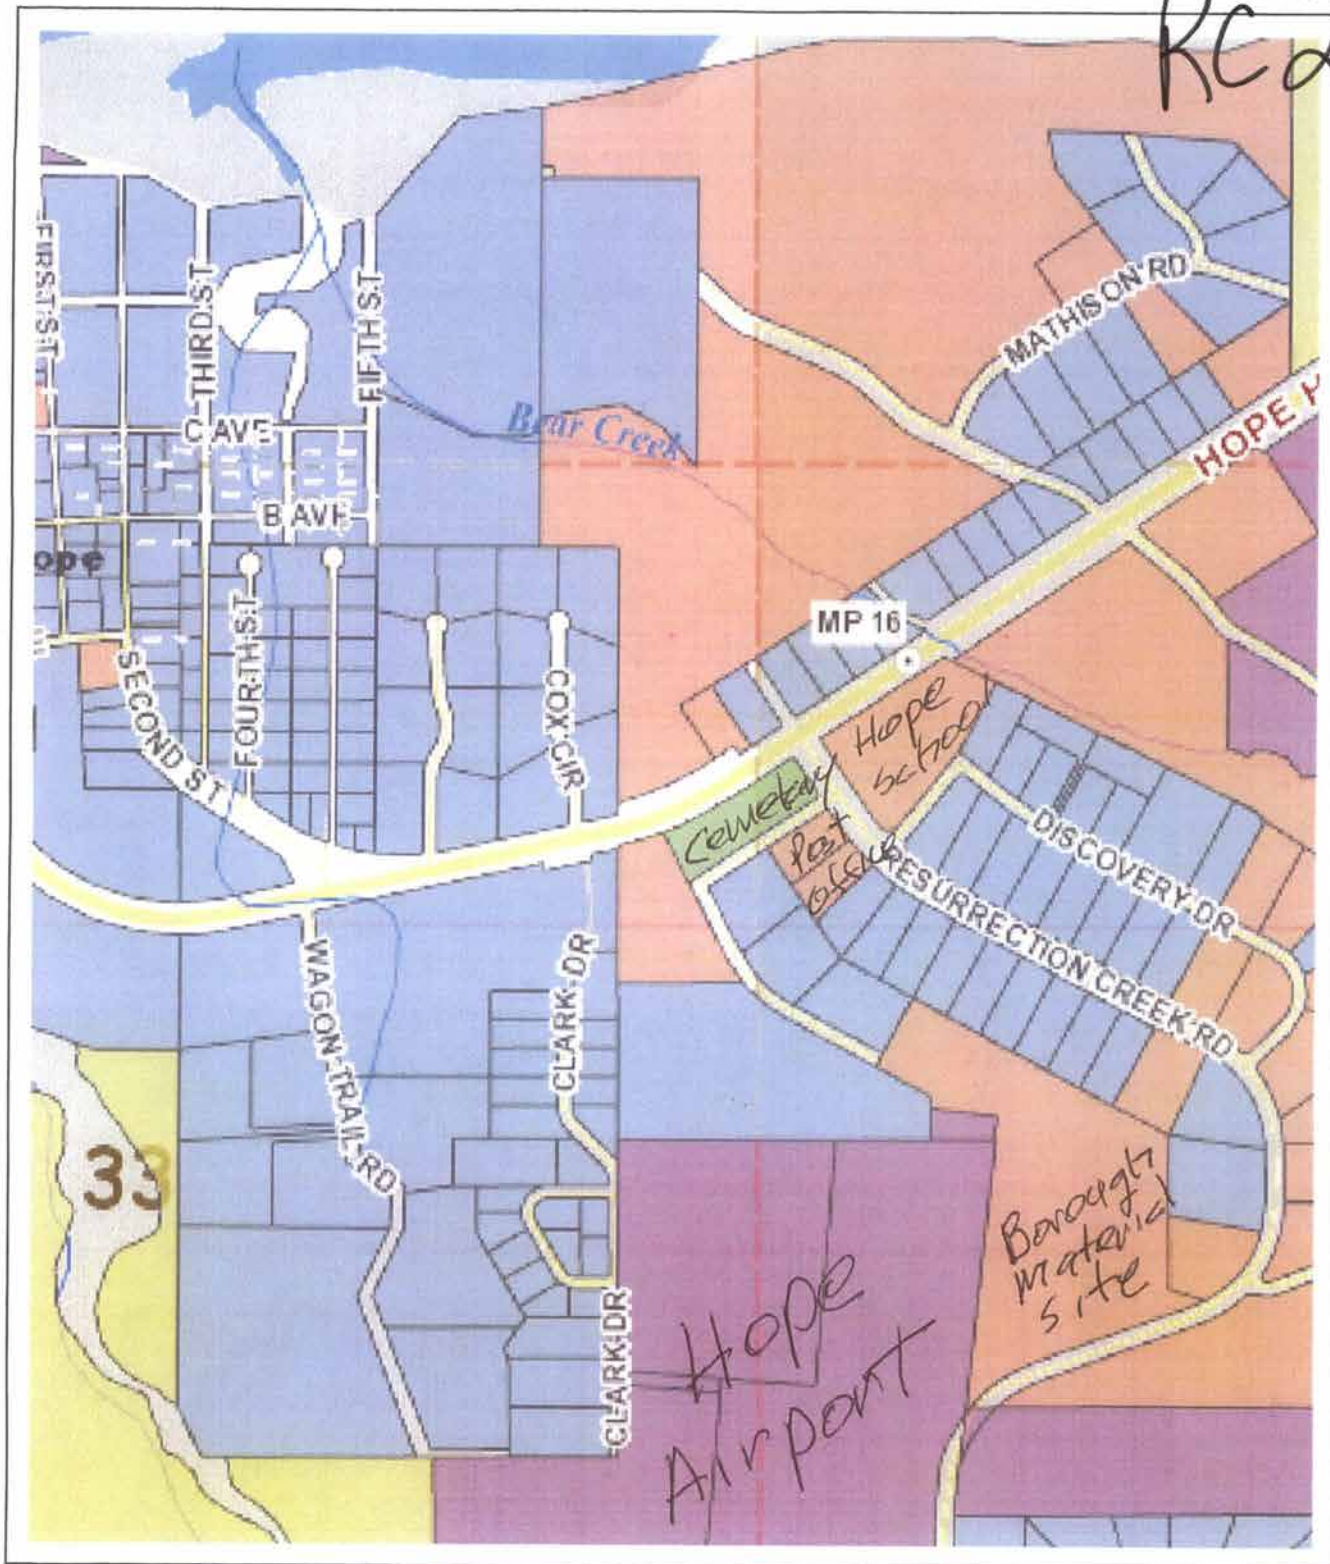

RC25

KPB Parcel Viewer

Blue = private residences

Printed: Apr 27, 2012

Resurrection Valley

*Land Patterns
Submitted by Doug Pope at request of BOC*

Page 1

KPB Parcel Viewer

Blue = private residences

Printed: Apr 27, 2012

Resurrection Valley
land patterns

KPB Parcel Viewer

Blue = private residences

*Resurrection Valley
Land Patterns*

Printed: Apr 27, 2012