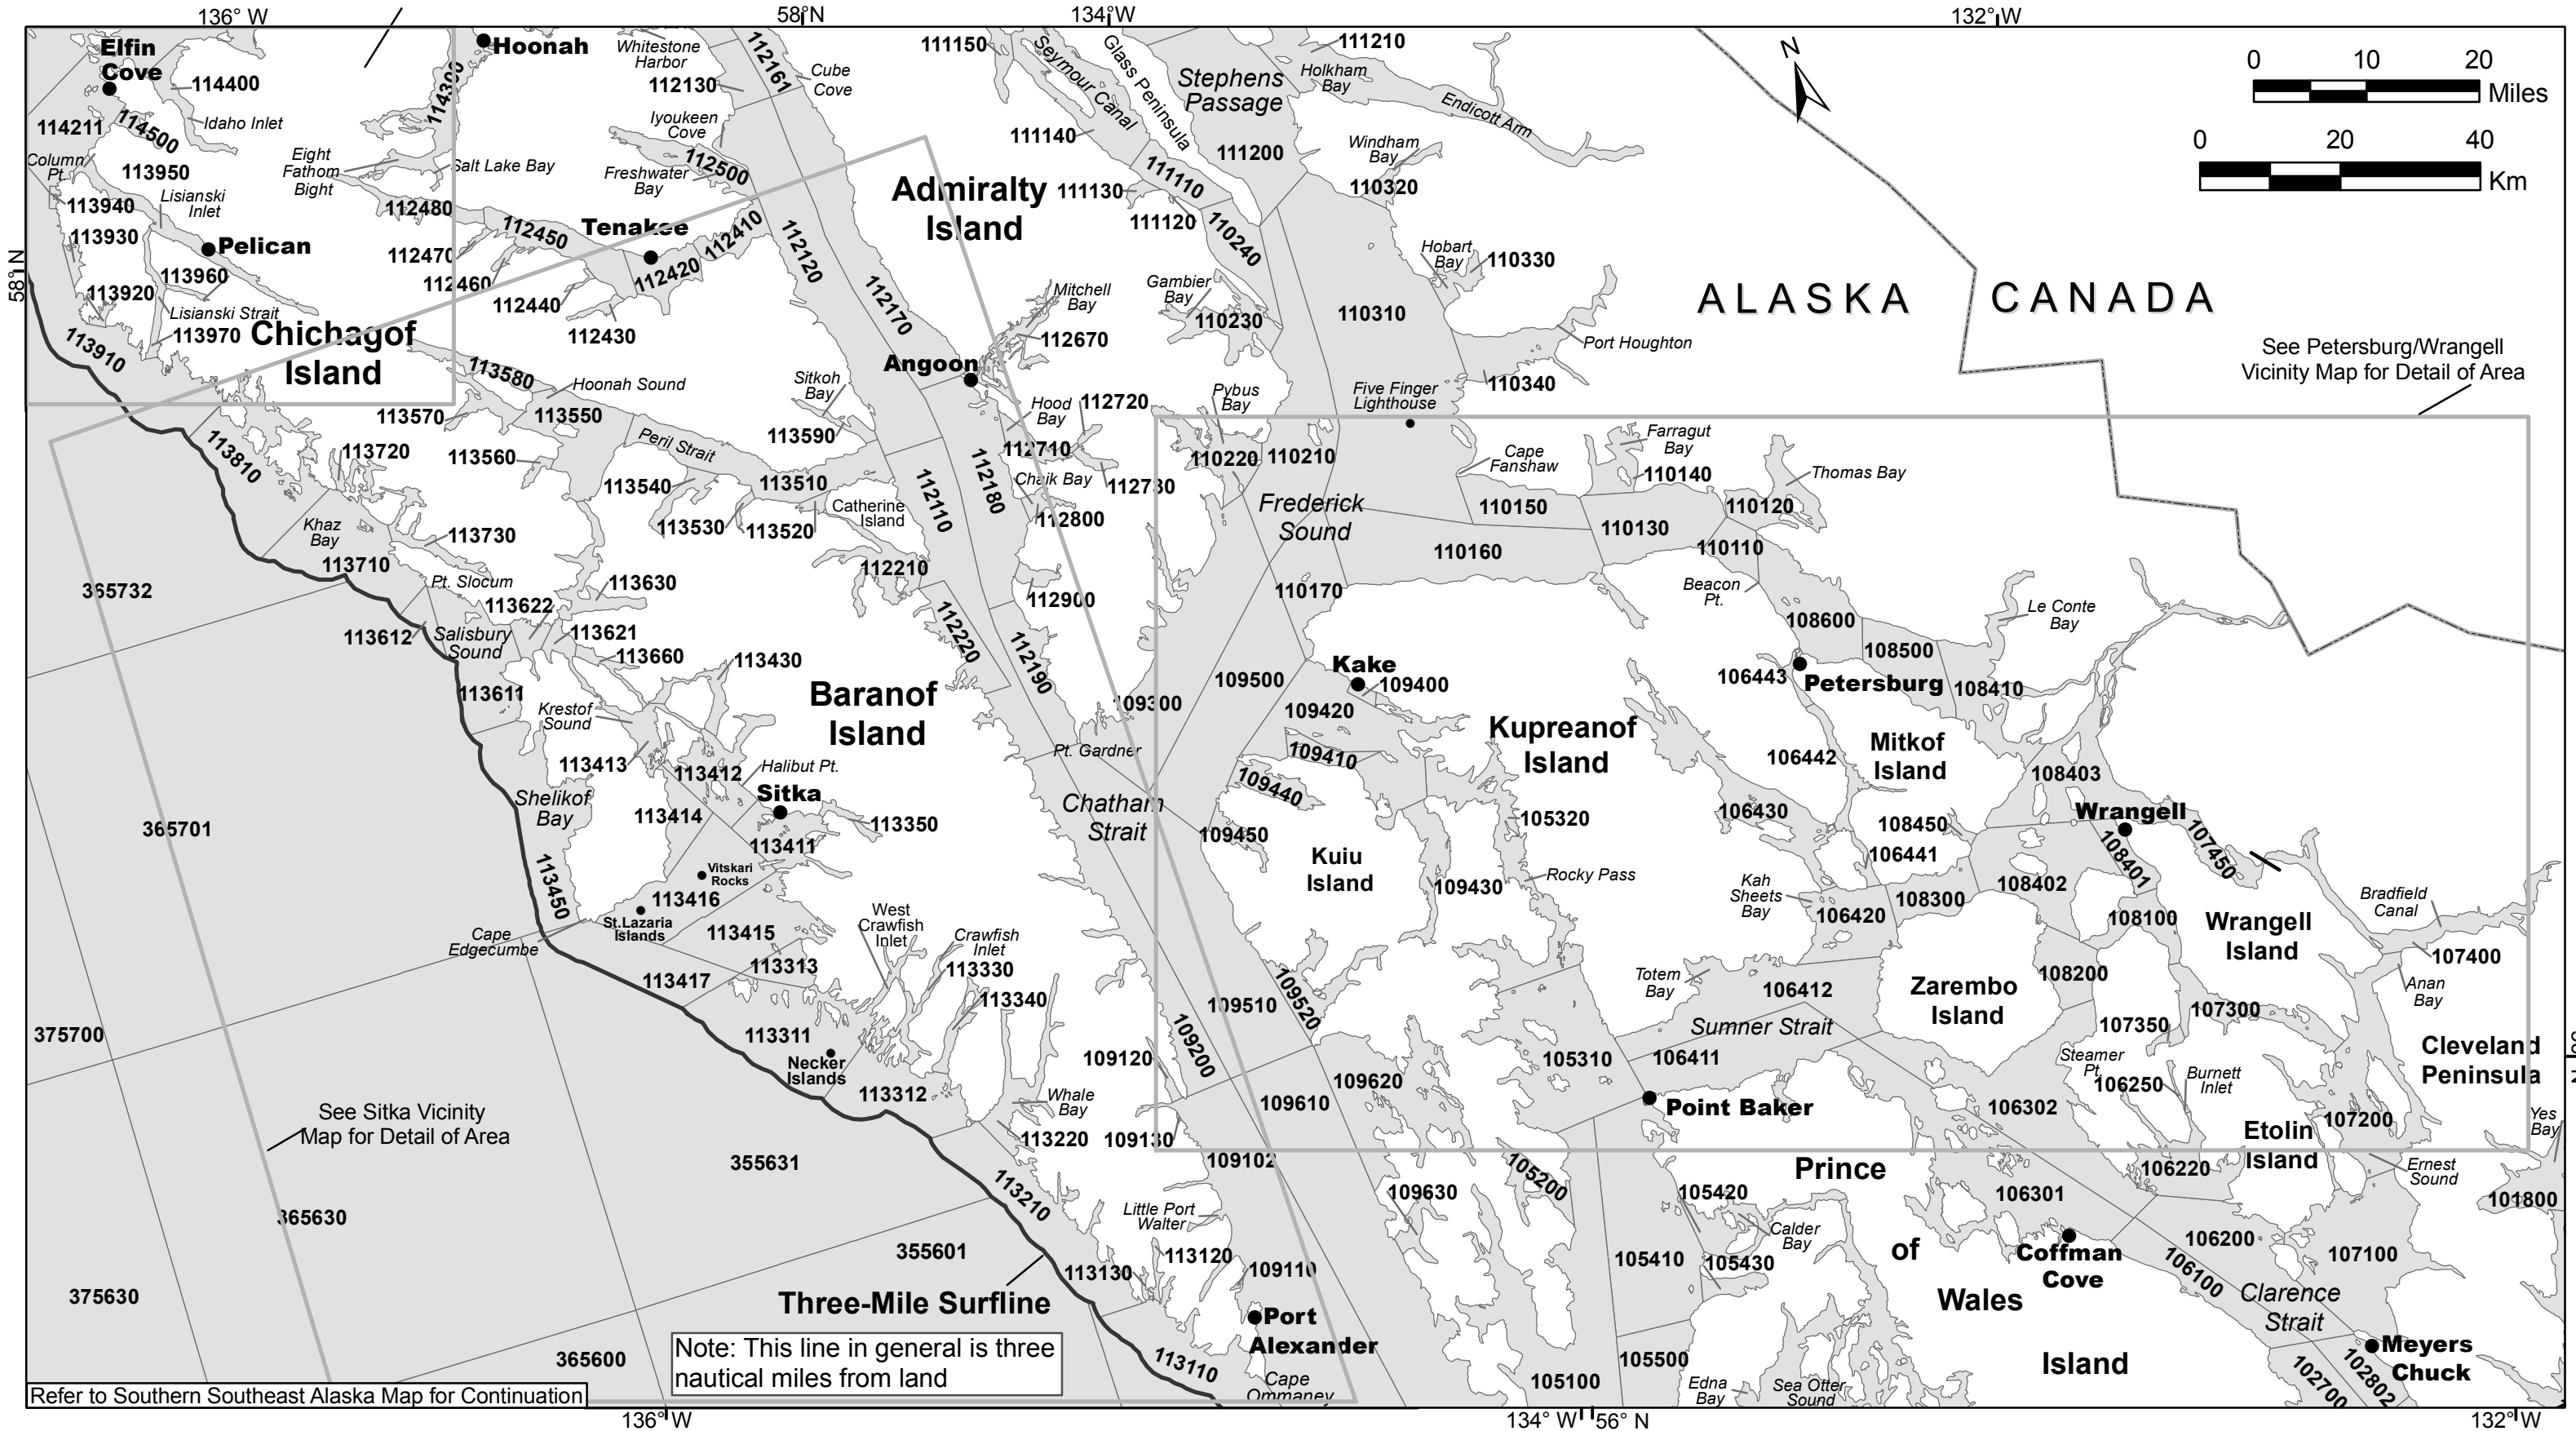

# Central Southeast Alaska 6-digit Logbook Areas (2010) ADF&G - Sport Fish Division, SE Region

See Pelican/Cross Sound  
Vicinity Map for Detail of Area

See Petersburg/Wrangell  
Vicinity Map for Detail of Area

See Sitka Vicinity  
Map for Detail of Area

Note: This line in general is three  
nautical miles from land