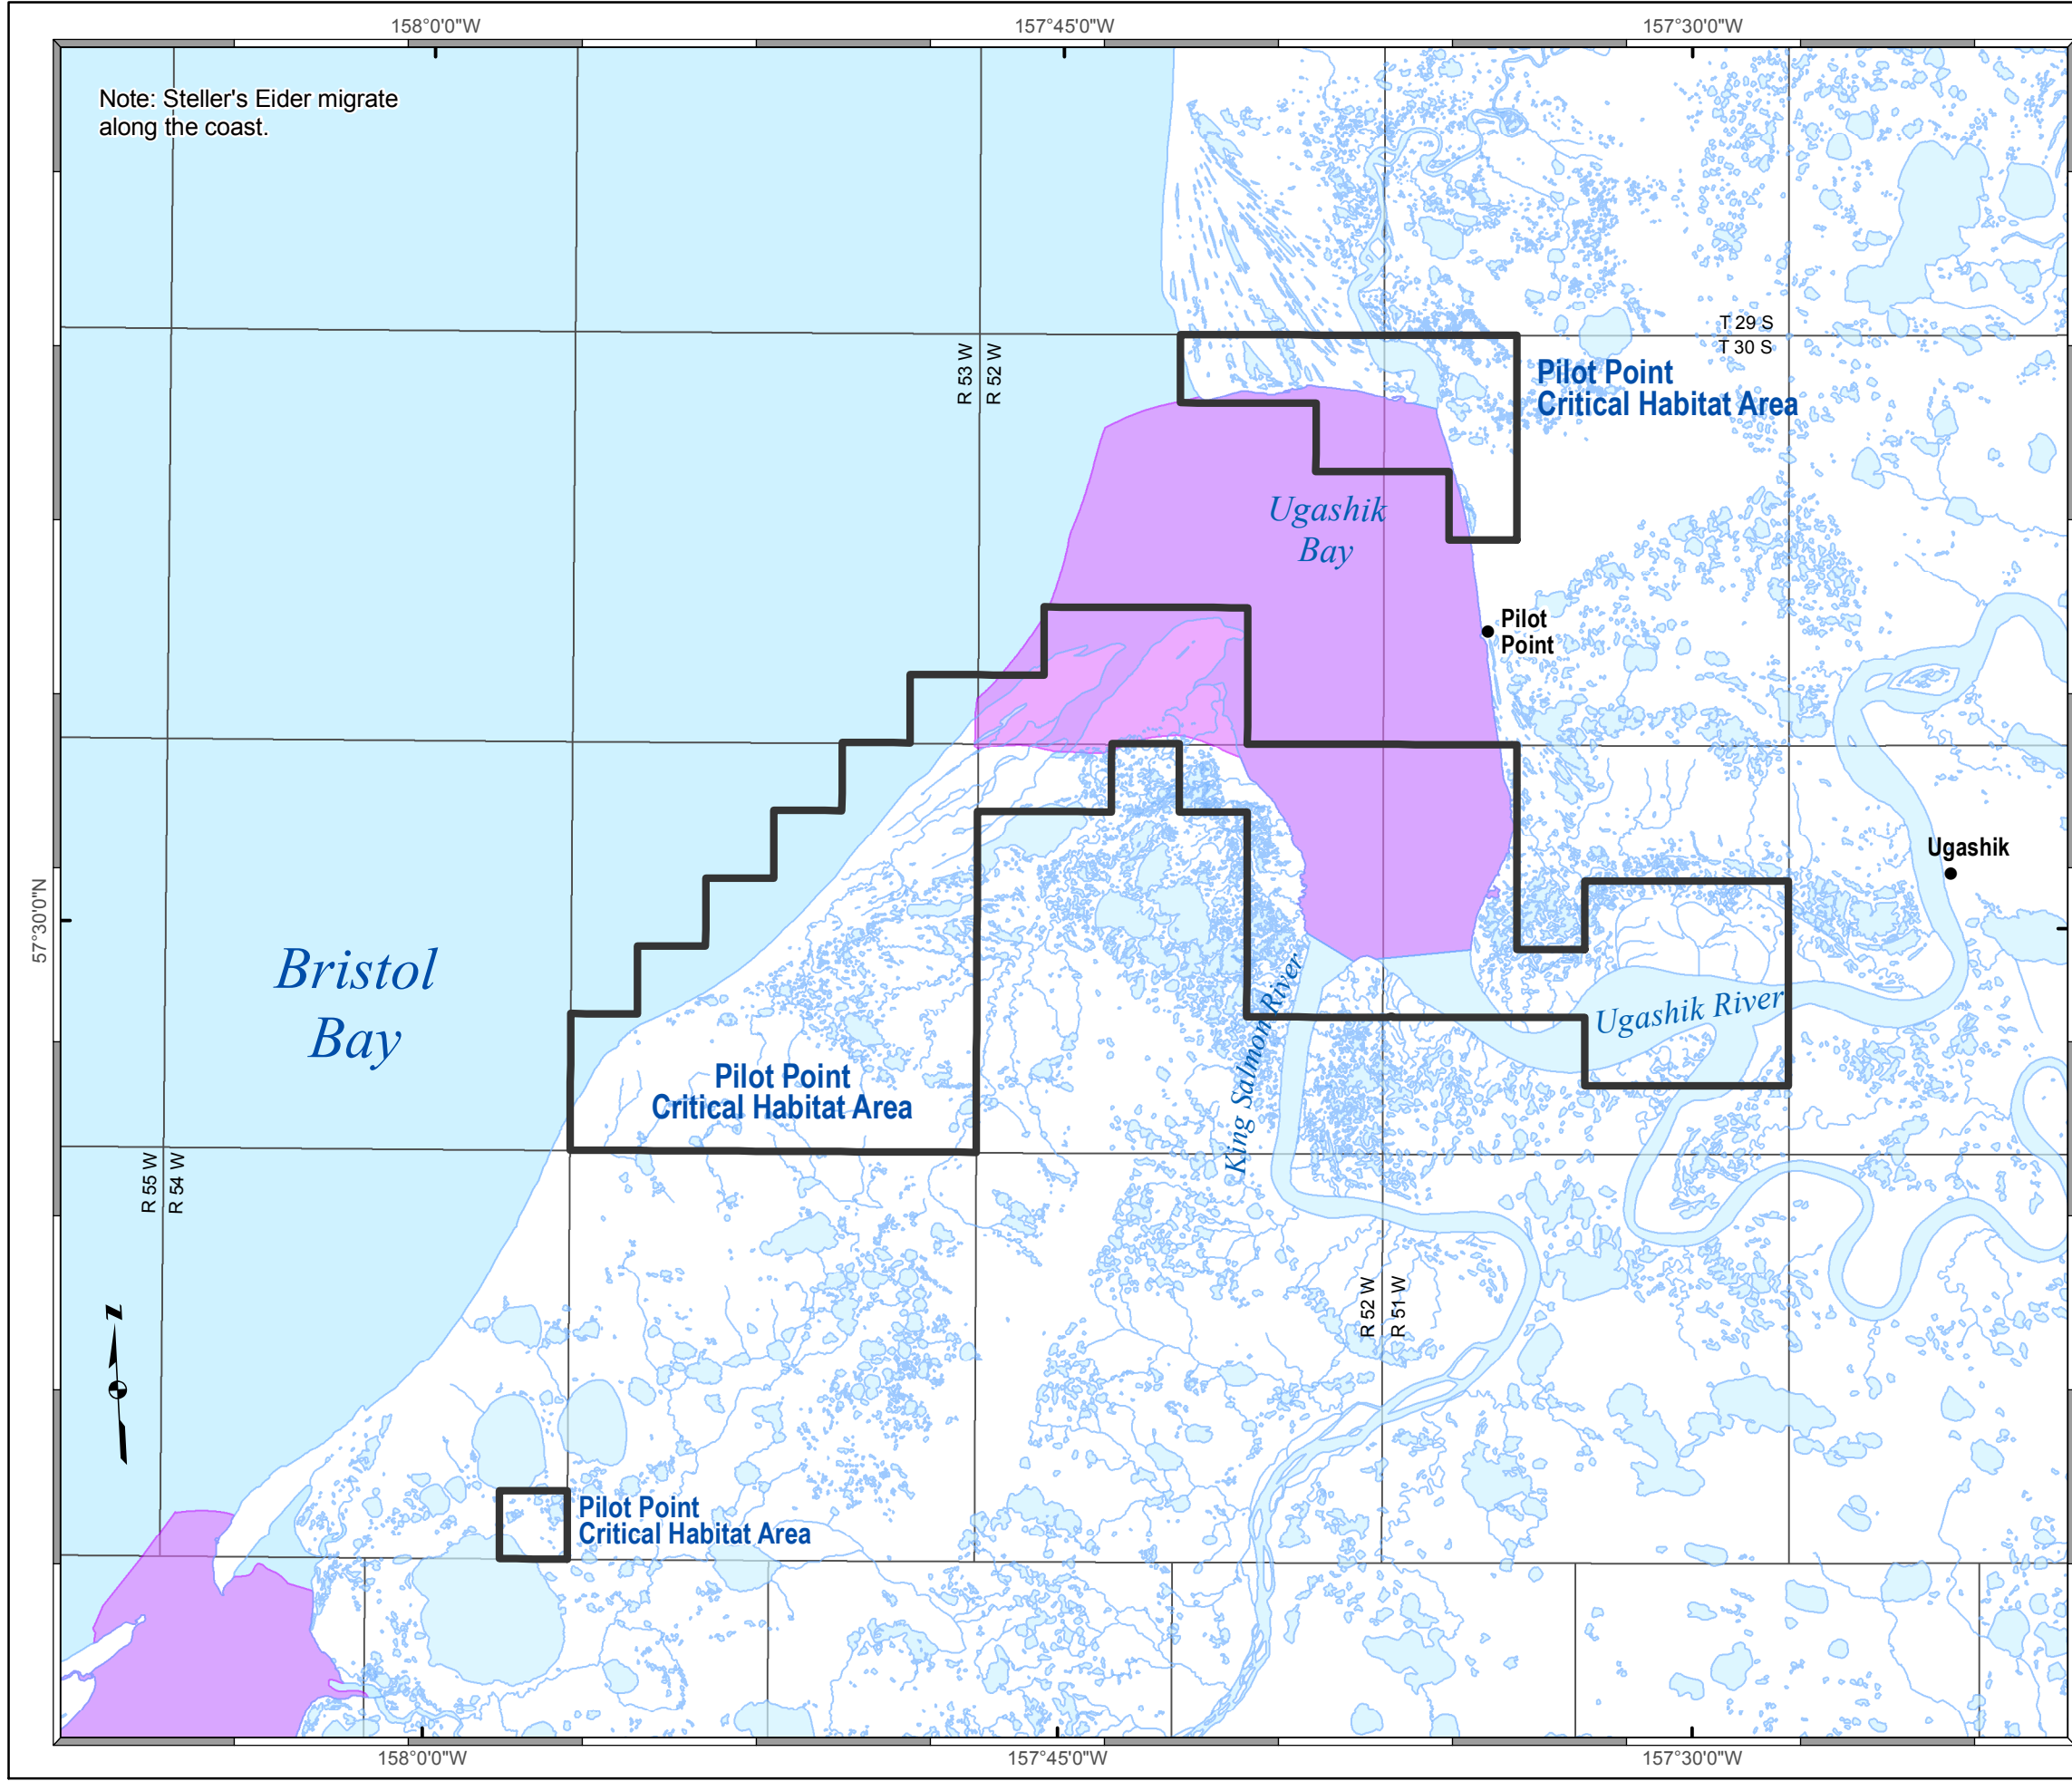

Note: Steller's Eider migrate along the coast.

# Map 14 Pilot Point Critical Habitat Area Steller's Eider

## Legend

- Steller's Eider**
  - Spring and Fall Staging/ Migration (Concentrations 100s - 1000s)
- Pilot Point CHA Boundary