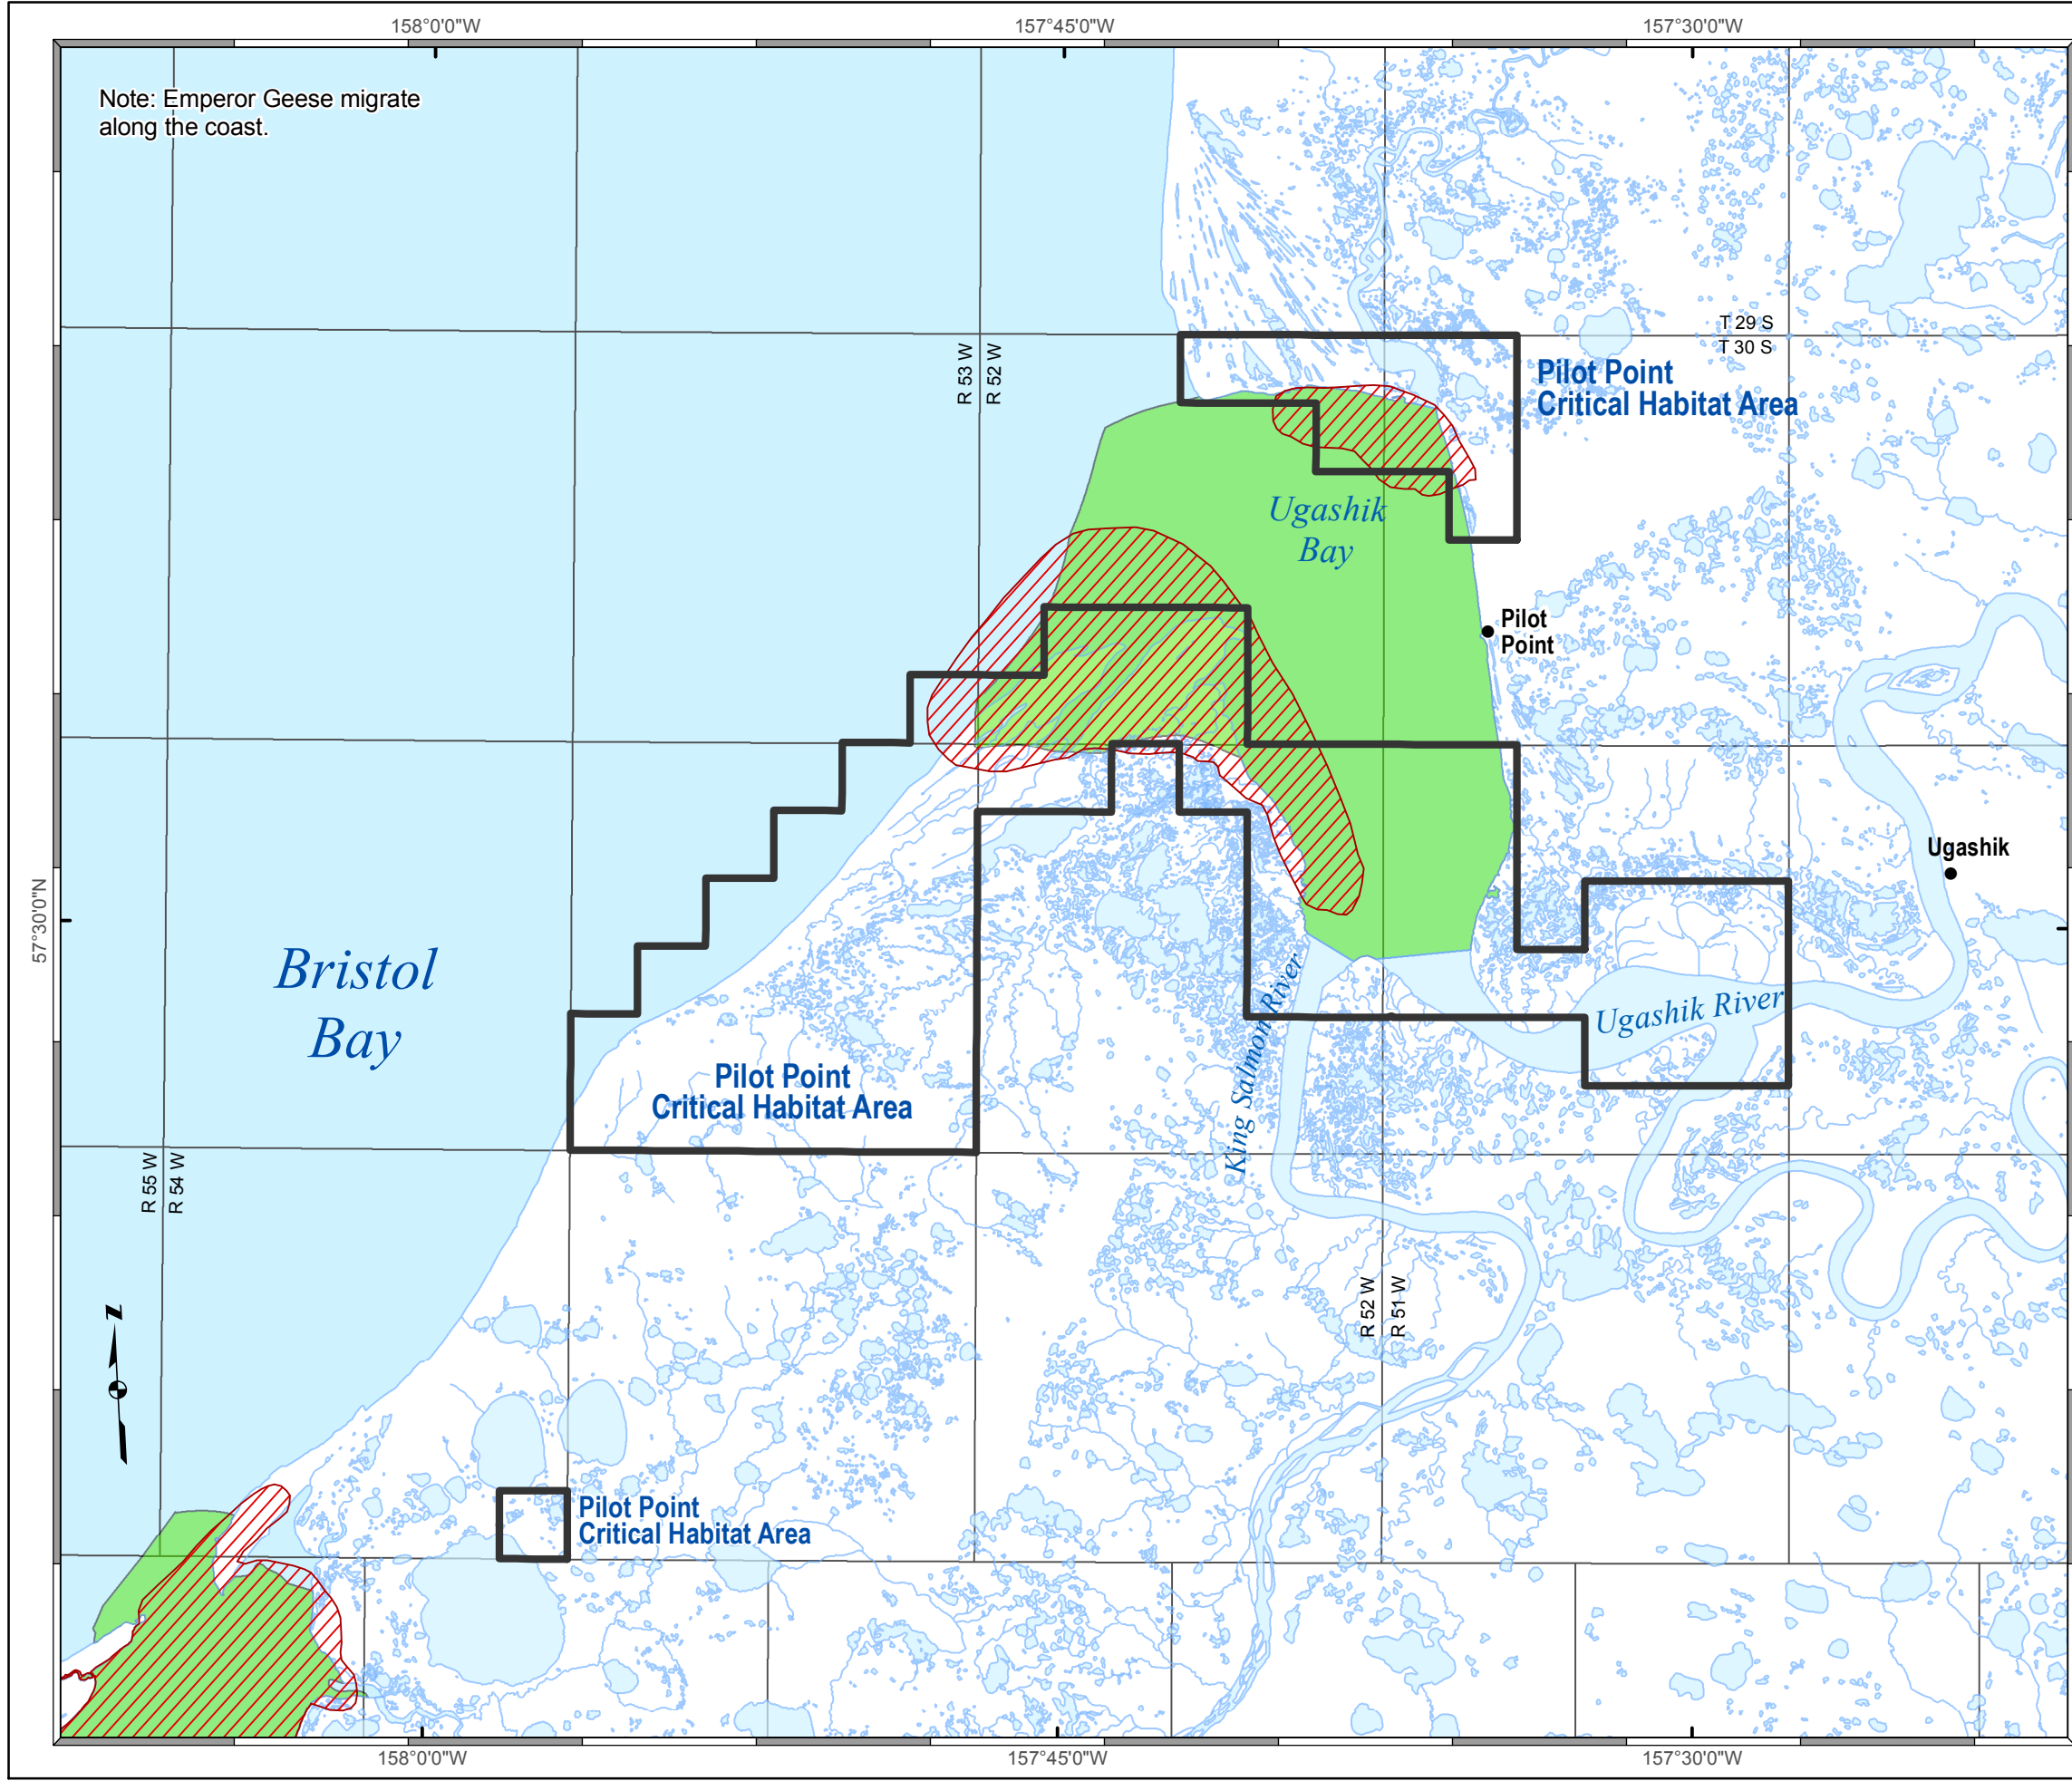

Note: Emperor Geese migrate along the coast.

# Map 13 Pilot Point Critical Habitat Area Emperor Geese

## Legend

- Emperor Geese**
  -  Highest Concentrations
  -  Spring and Fall Staging/Migration (Concentrations 100s - 1000s)
-  Pilot Point CHA Boundary