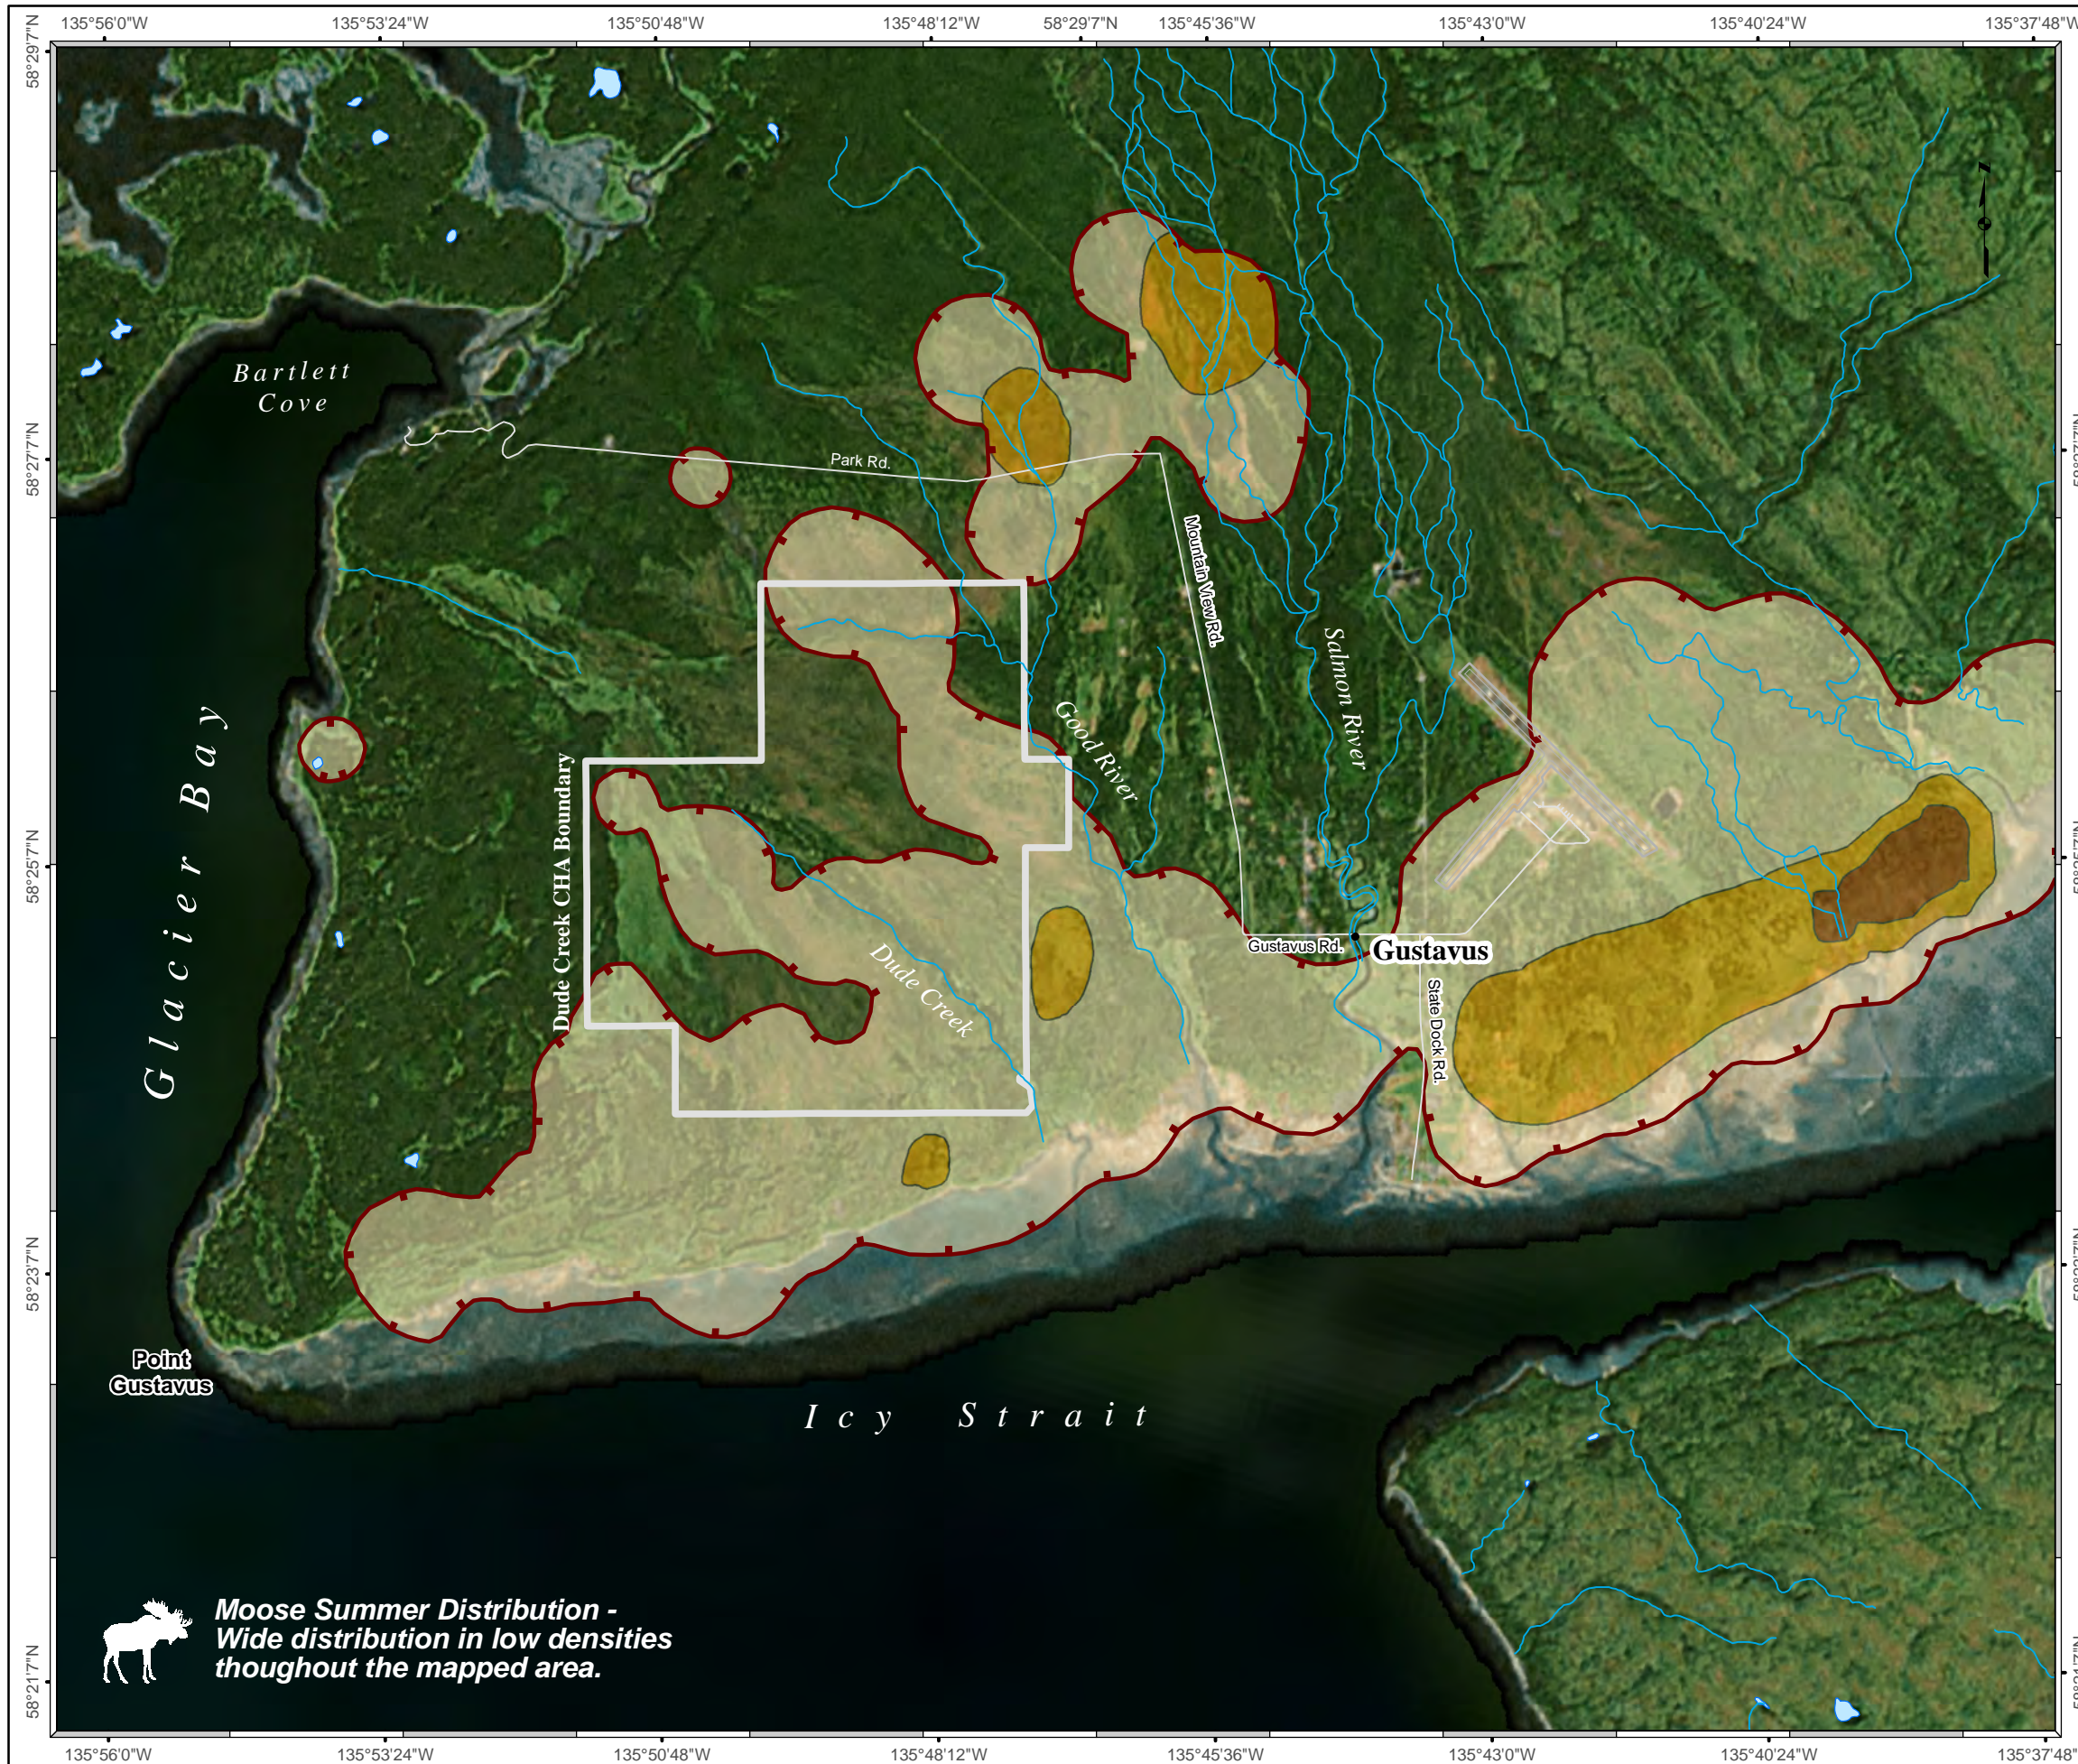

Map 4 Dude Creek Critical Habitat Area Moose Legend

Moose

 Fall Rutting Areas

Overwintering Areas

-  Low Density
-  Medium Density
-  High Density

 Dude Creek CHA Boundary

State of Alaska
Department of Fish and Game
Draft May 2011

Moose Summer Distribution -
Wide distribution in low densities
throughout the mapped area.