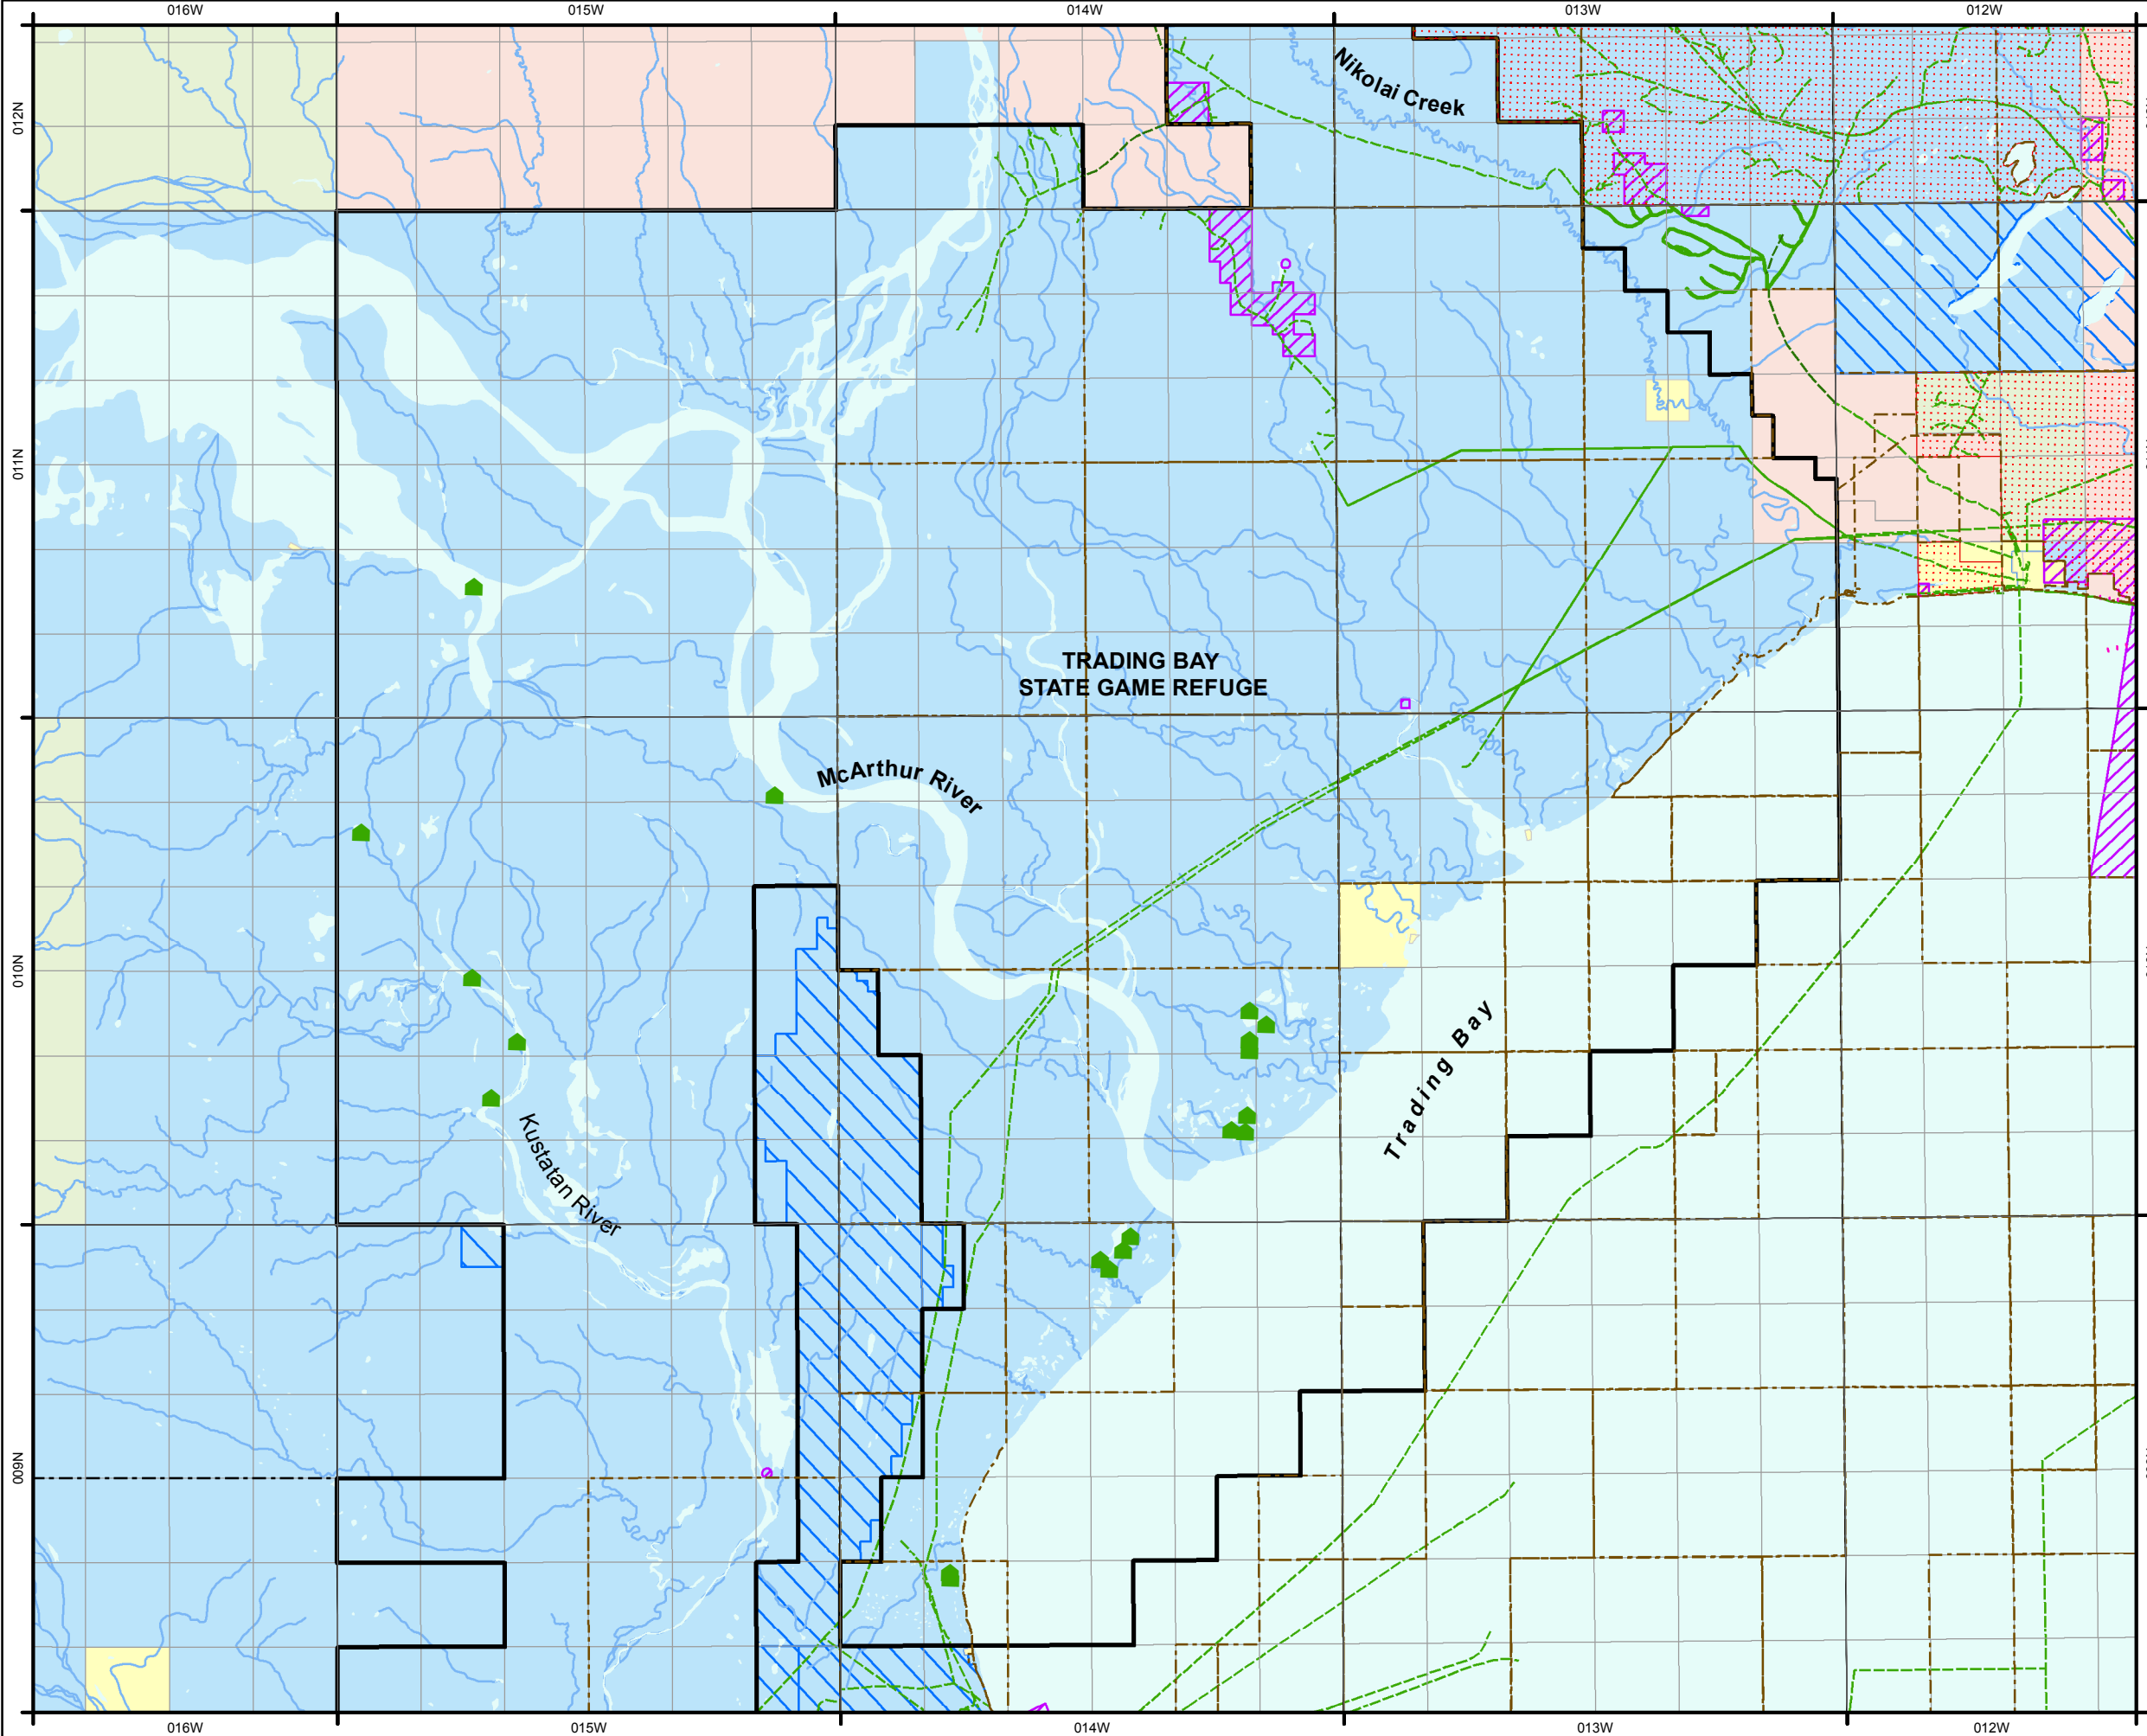

# TRADING BAY STATE GAME REFUGE

SGR Boundary

### Cabins

Cabins

### Land Status

- BLM
- State
- Native
- Native Allotment
- Private
- Municipal Entitlement
- Mental Health Trust
- Shore Fisheries
- 17(b) Easement
- Easement
- Easement
- Permit/Lease
- OG Lease

Map Produced by Alaska Department of Fish & Game Division of Sport Fish  
Date: 2/11/2013

### Location Map