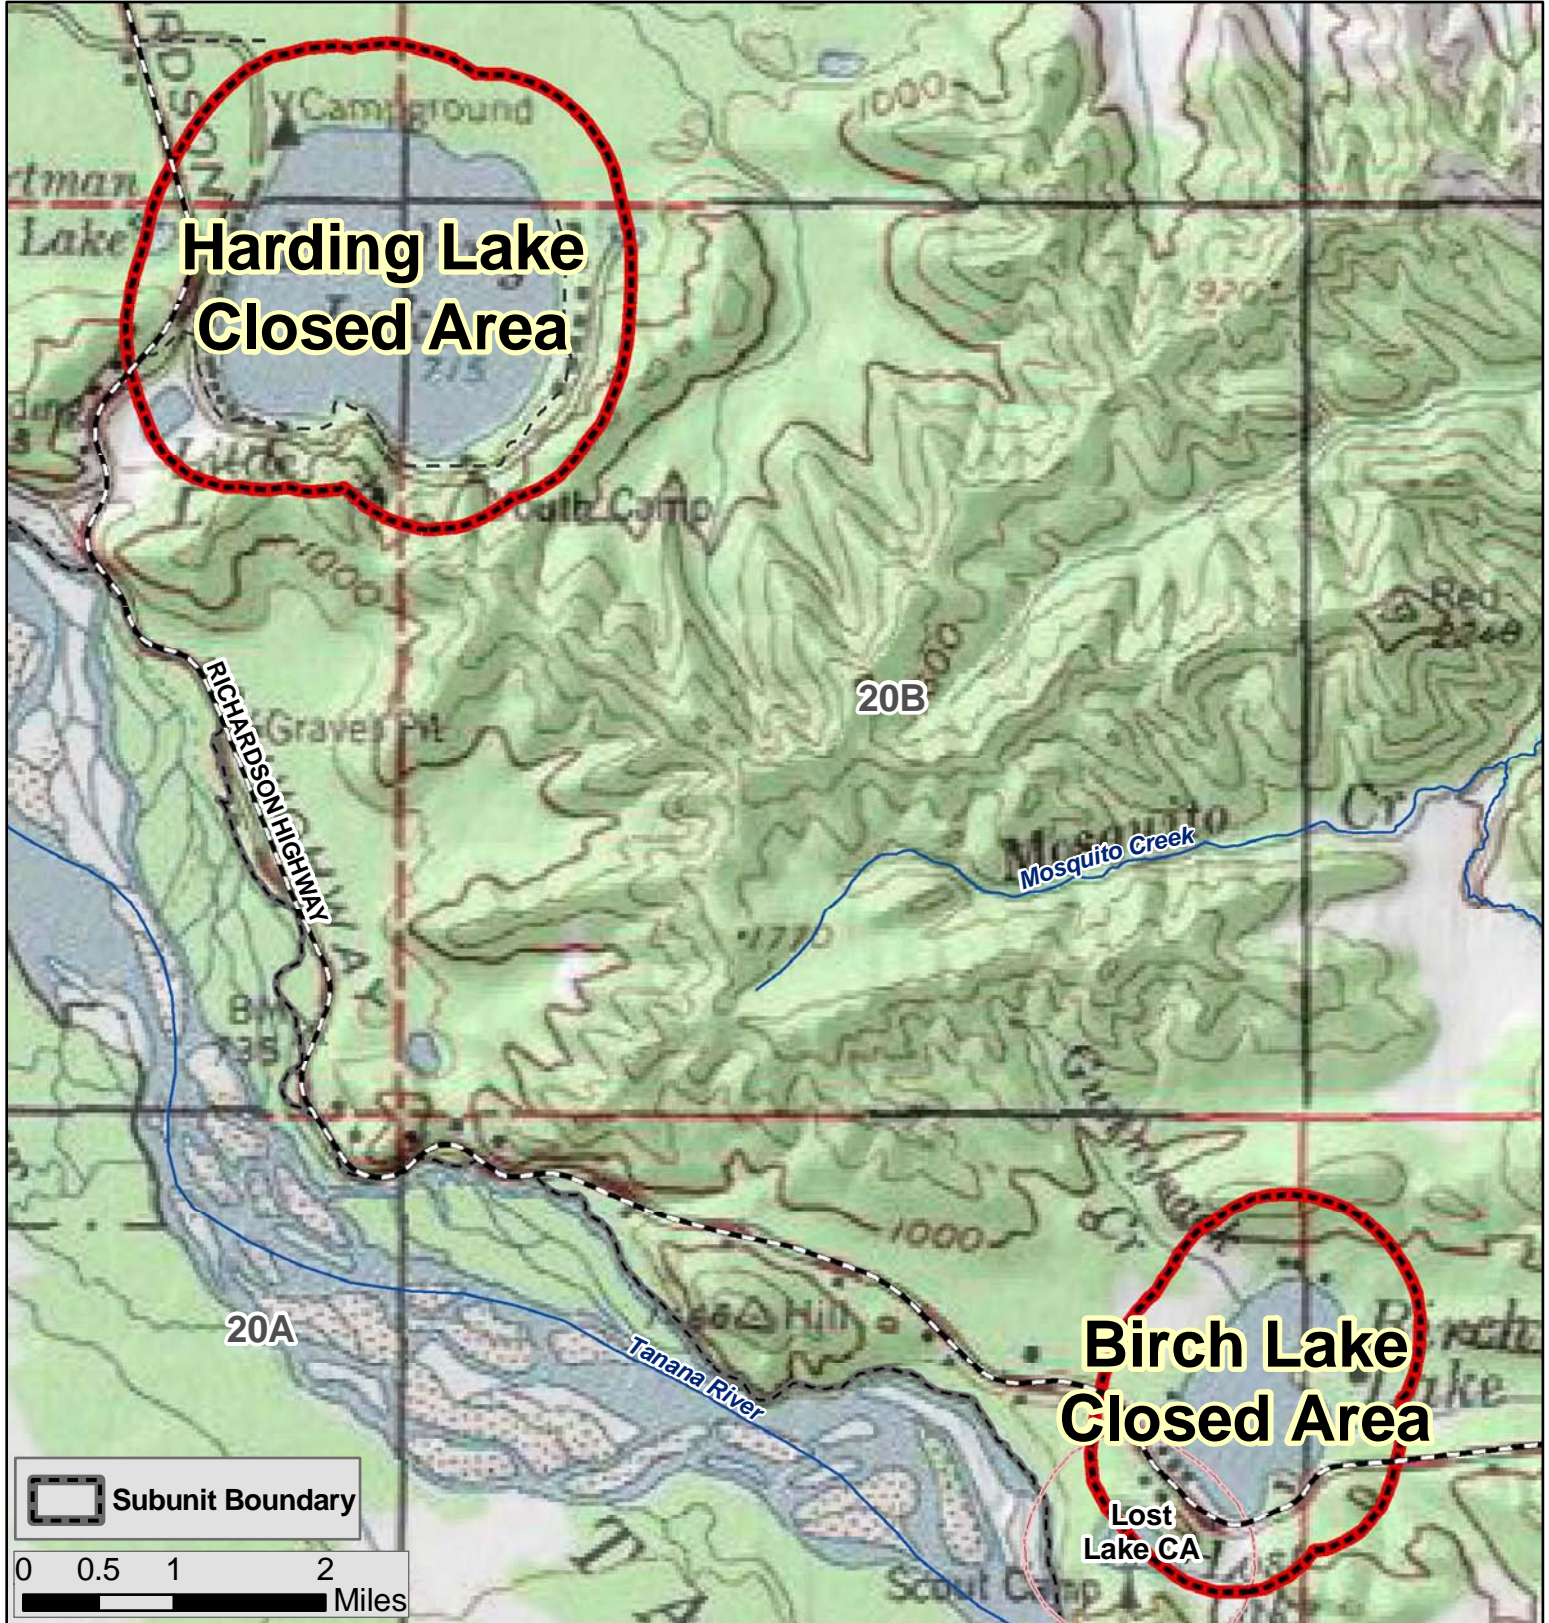

Harding Lake Closed Area Birch Lake Closed Area

AREA DESCRIPTION FOR: Harding Lake Closed Area

Unit 20 Harding Lake and the area within one-half mile of Harding Lake (Mile 44 Richardson Highway), is closed to the taking of big game.

AREA DESCRIPTION FOR: Birch Lake Closed Area

Unit 20 Birch Lake and the area within one-half mile of Birch Lake (Mile 56 Richardson Highway), is closed to the taking of big game.