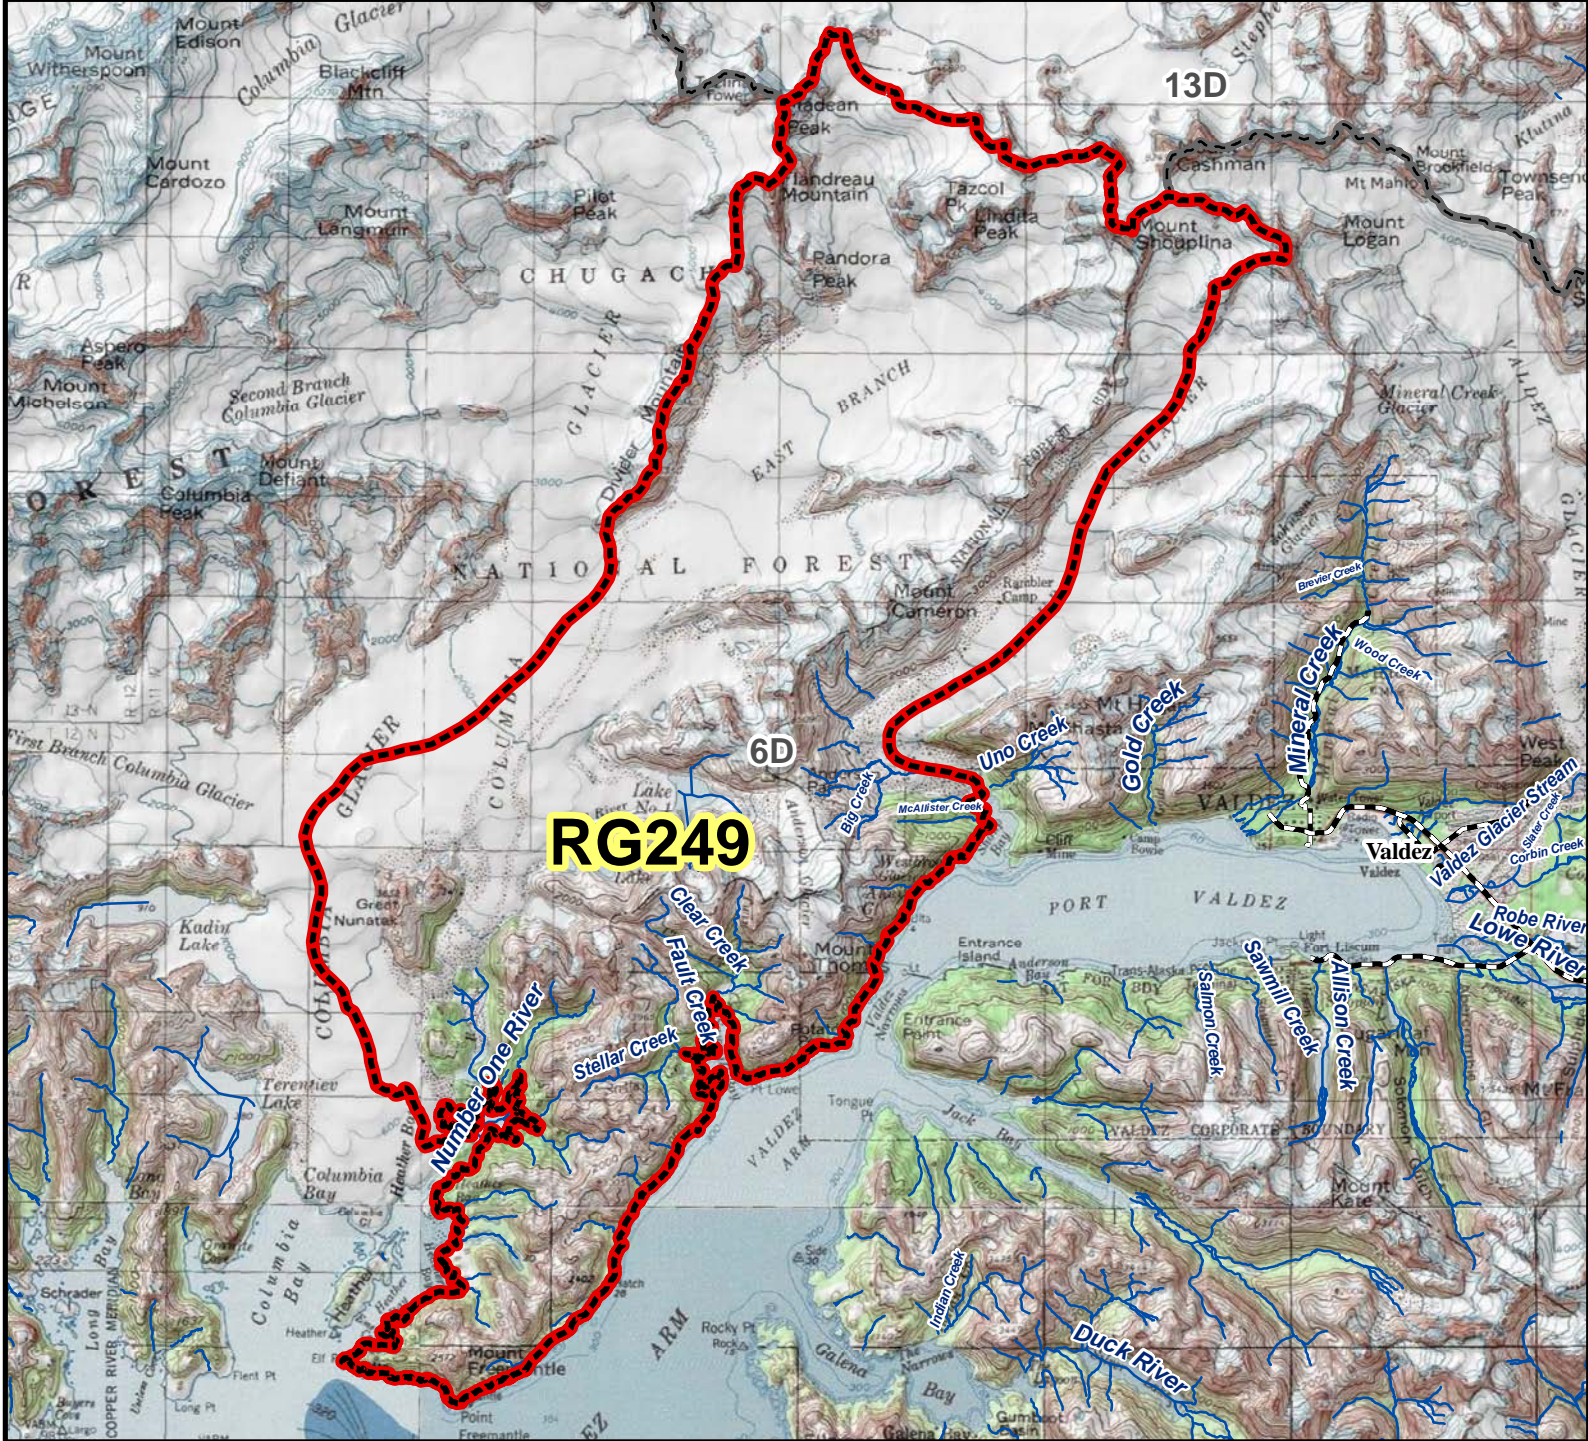

RG249 Mountain Goat Registration Permit Hunt

RG249

AREA DESCRIPTION: Unit 6D, Valdez Arm-Columbia Glacier, that portion east of Columbia Glacier, north of Valdez Arm and west of Port Valdez, Shoup Bay and Shoup Glacier.