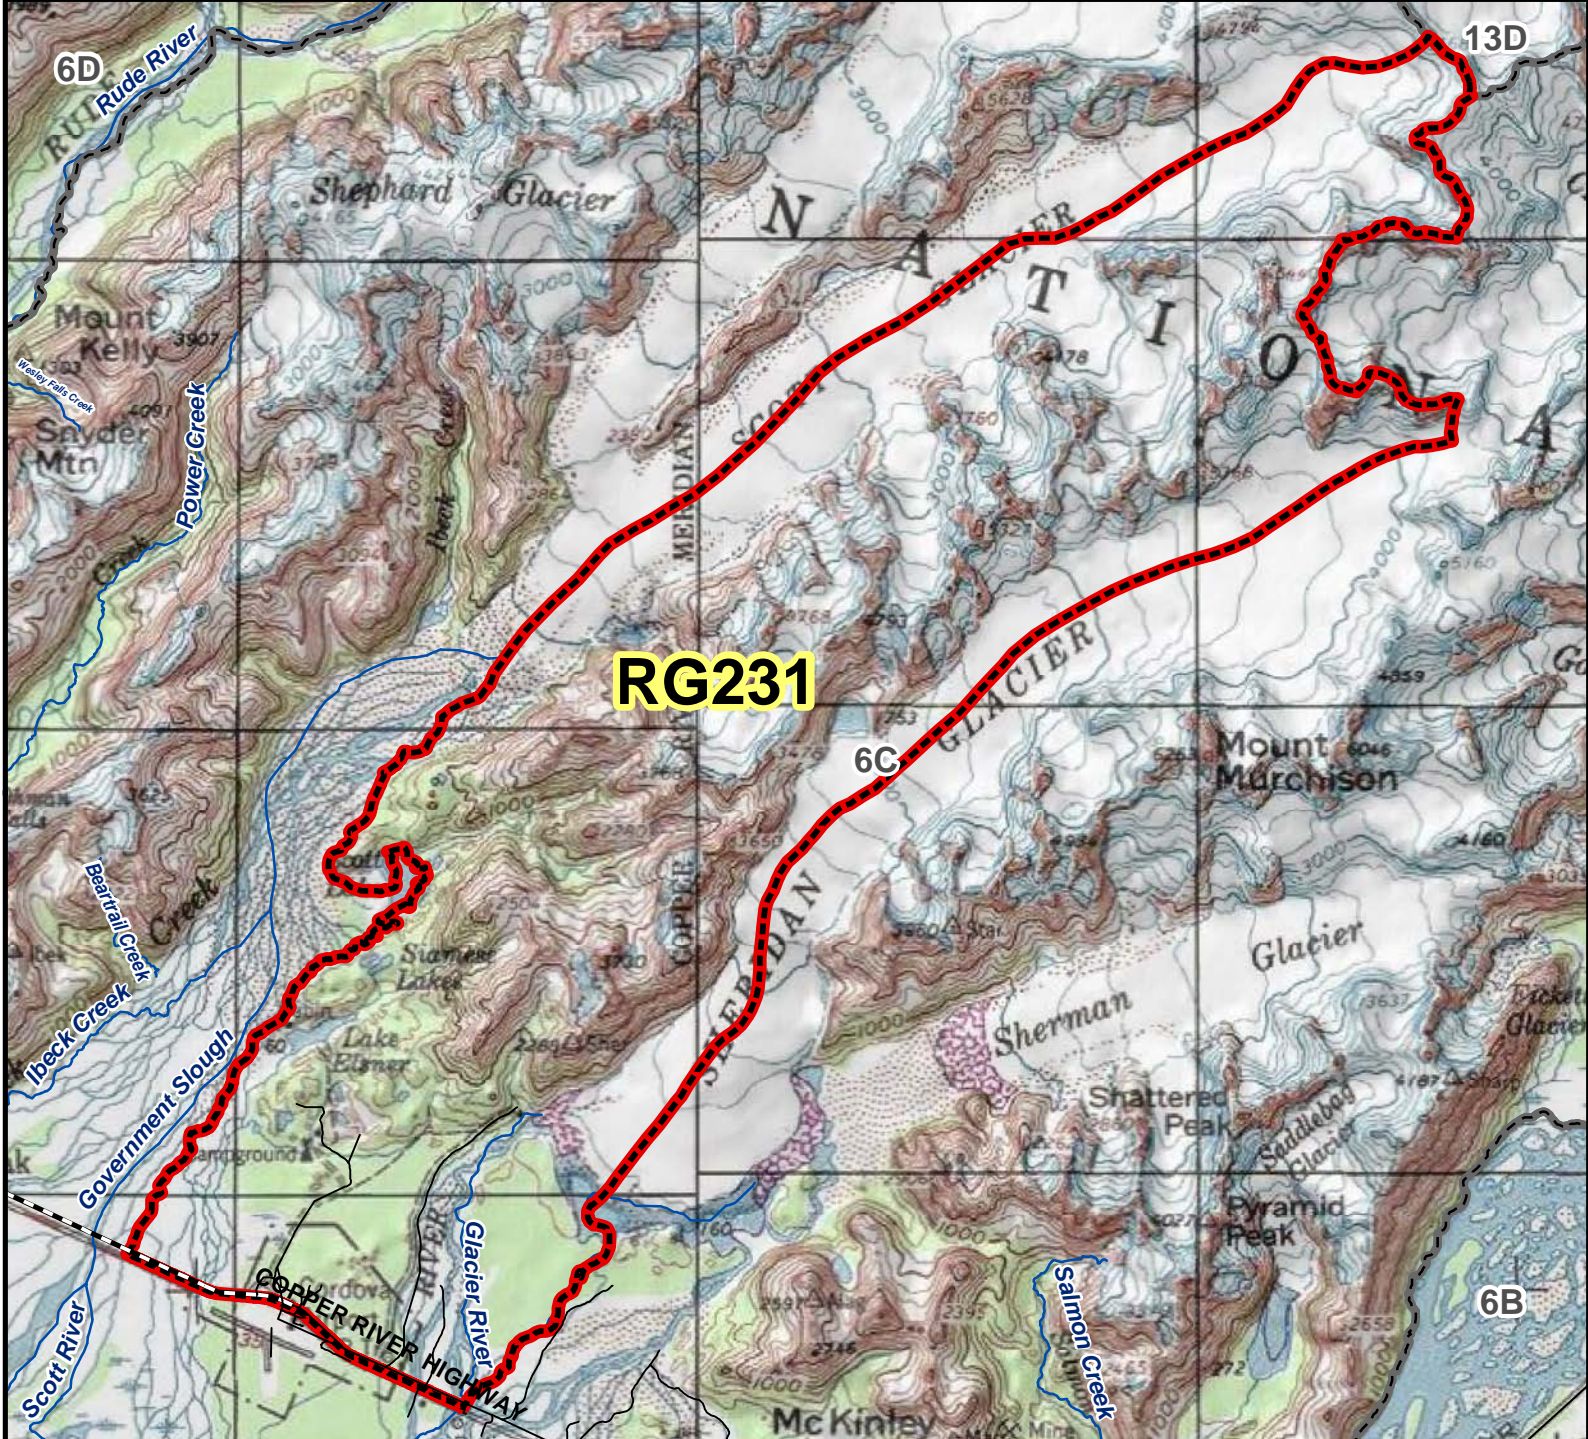

RG231 Mountain Goat Registration Permit Hunt

AREA DESCRIPTION: Unit 6C, that portion east of Scott Glacier and the main channel of Scott River, north of the Copper River Highway, and west of Sheridan Glacier and the main channel of Glacier River.