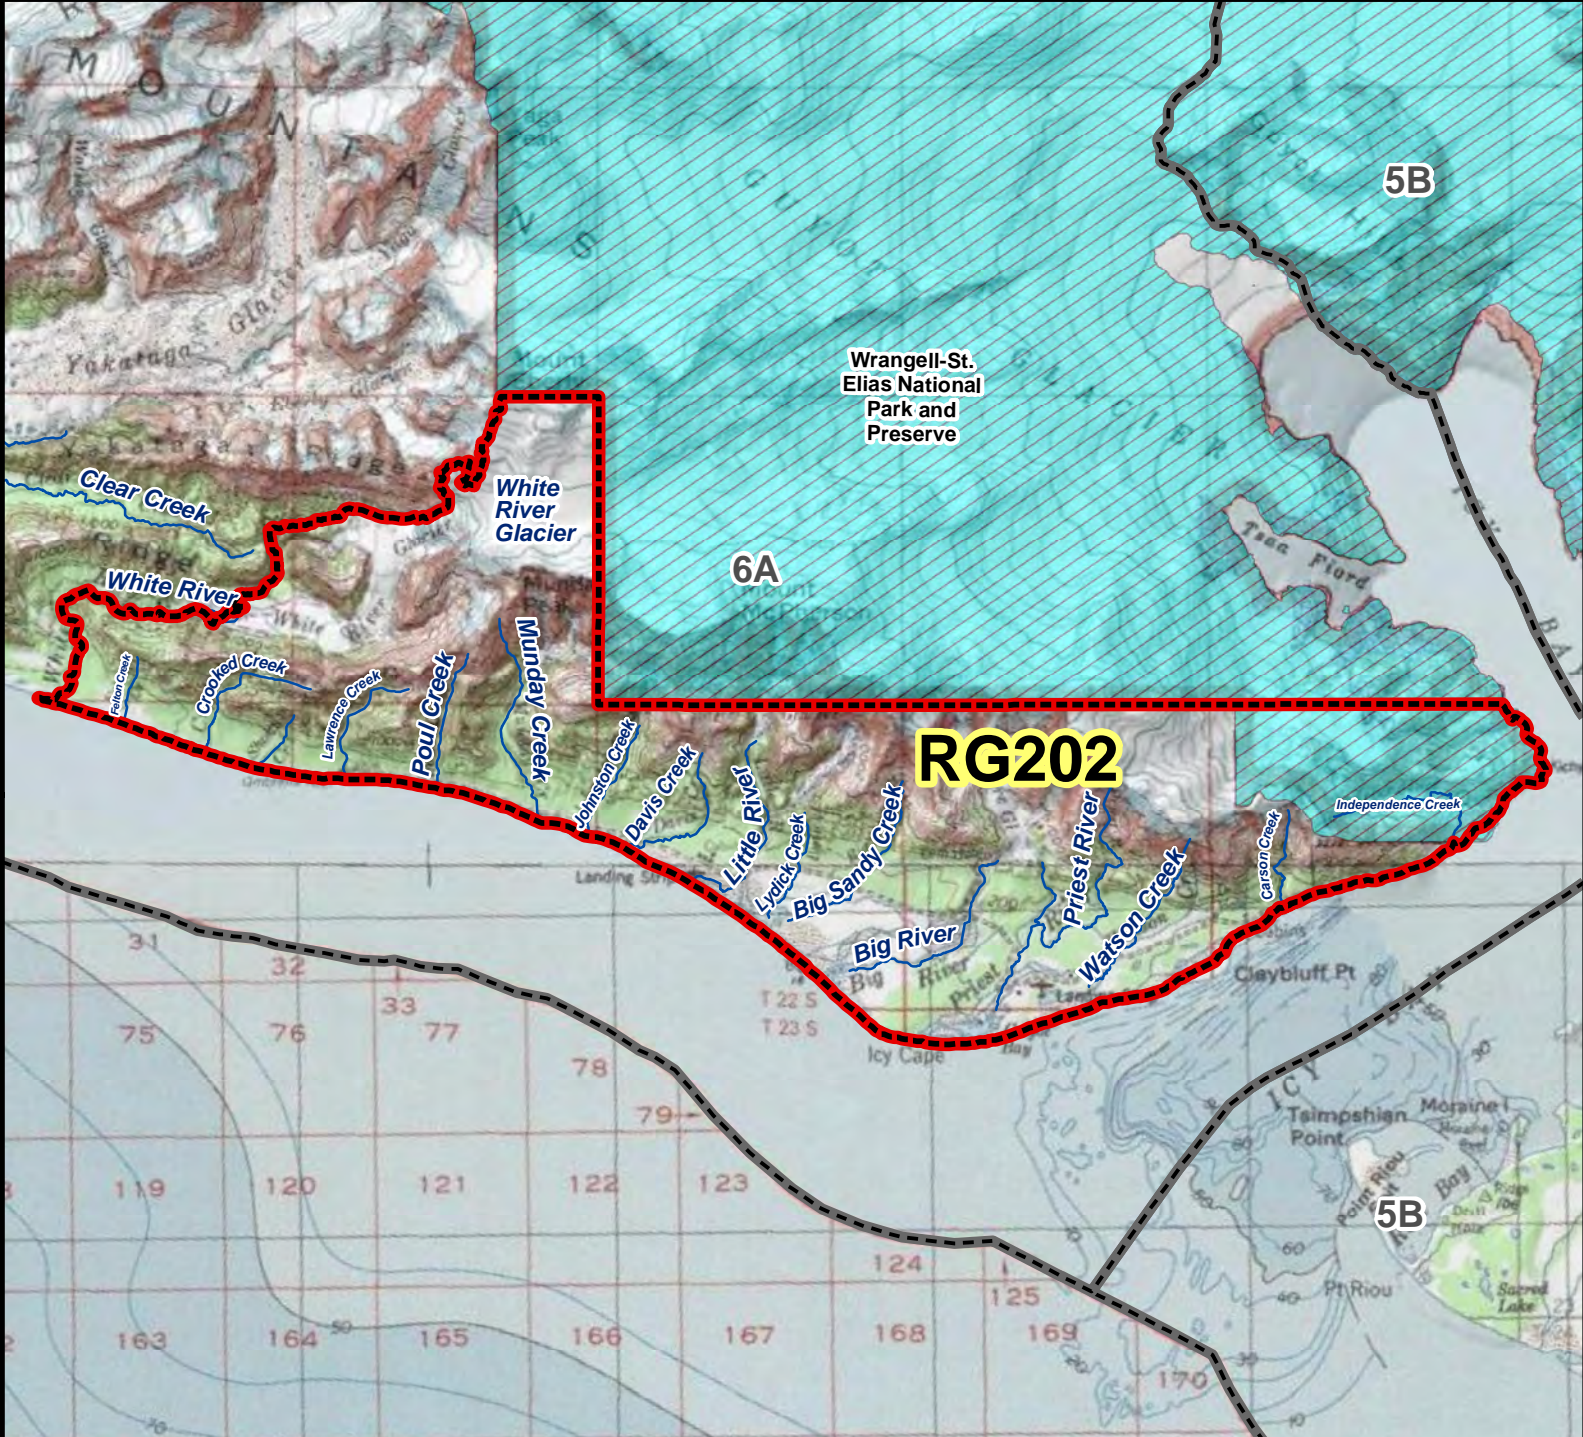

RG202 Mountain Goat Registration Permit Hunt

AREA DESCRIPTION: Unit 6A, White River-Icy Bay, that portion south of Township 21 South, west of Icy Bay, south of the south bank of White River and south of the north boundary of White River Glacier.