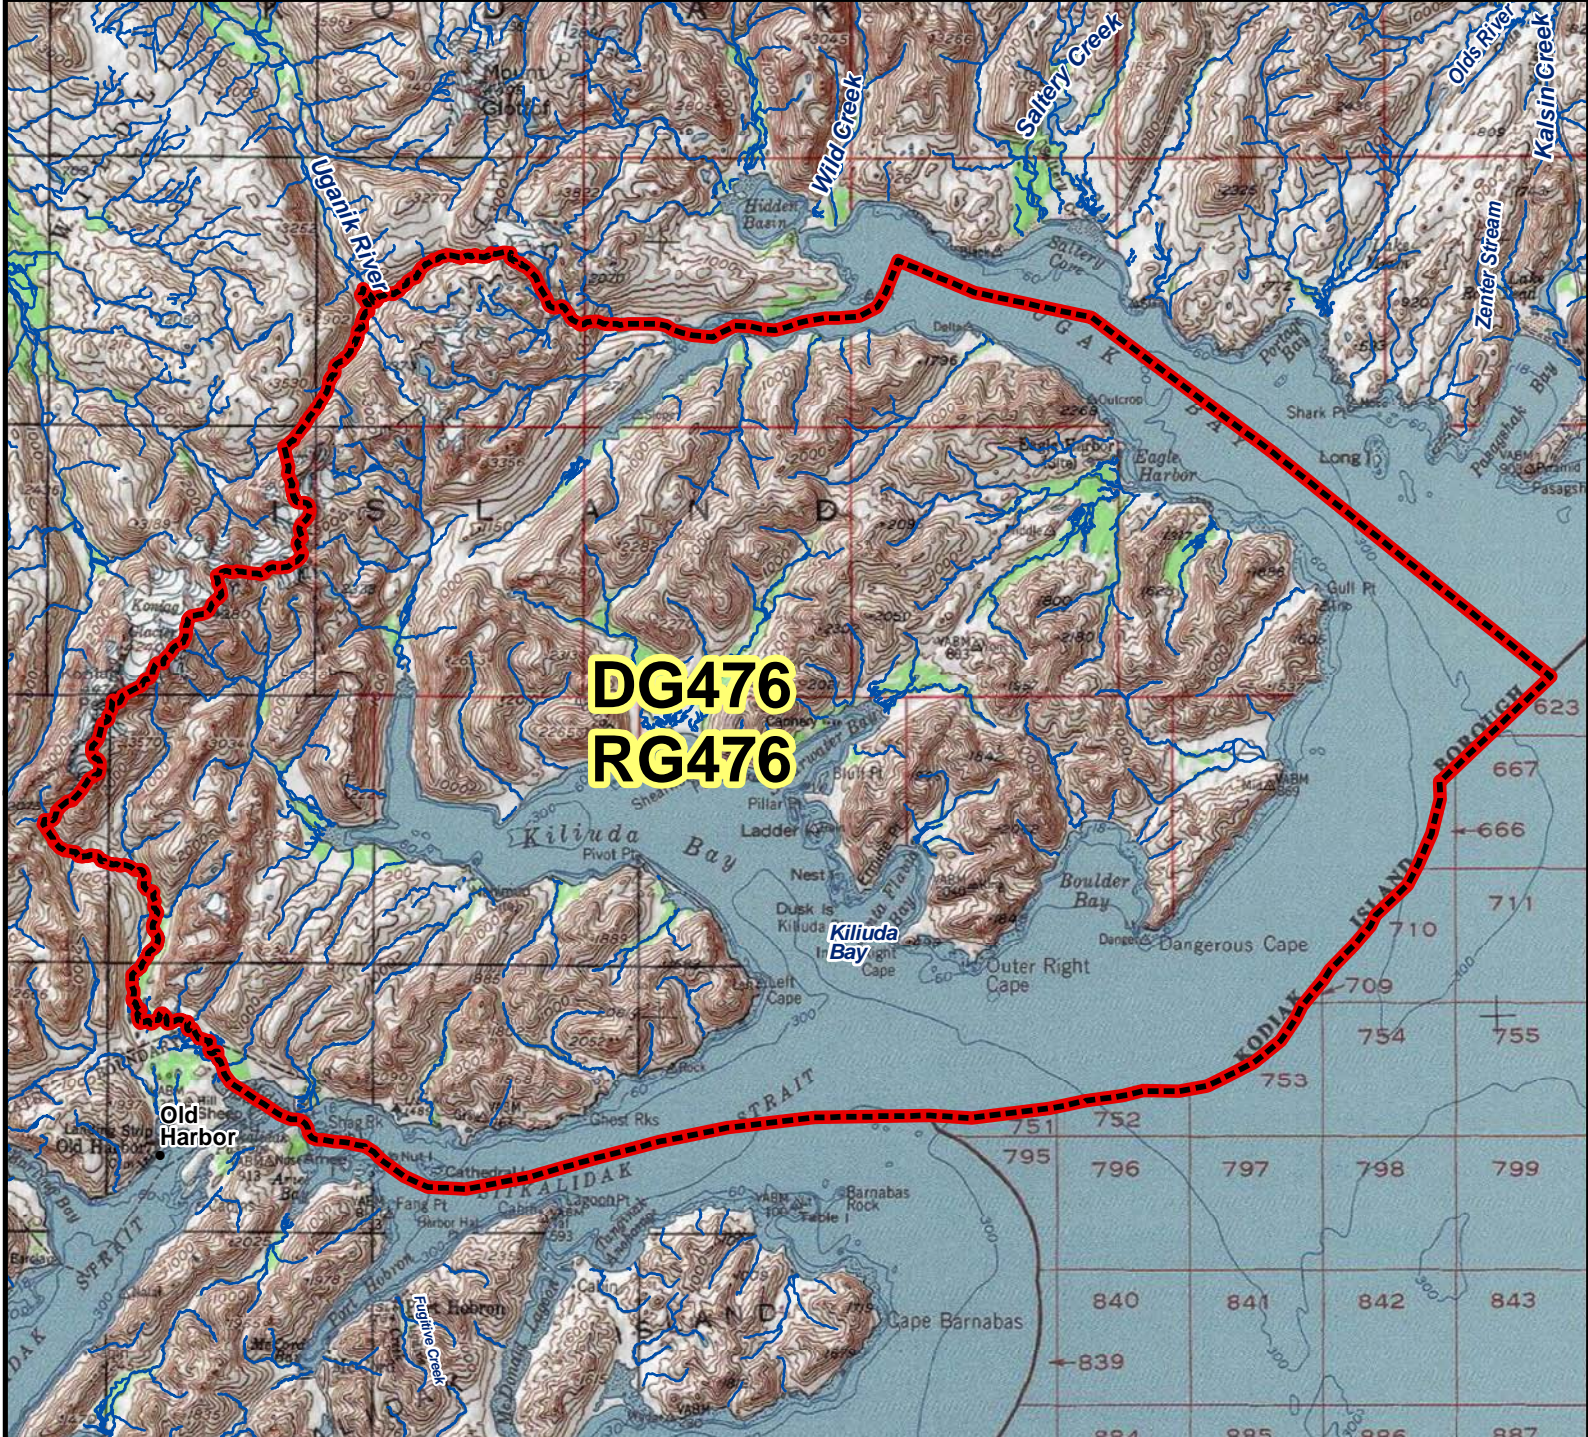

# DG476 RG476 Mountain Goat Drawing / Registration Permit Hunt

**AREA DESCRIPTION:** Unit 8, Kiliuda Bay.

N  
0 2 4 8 Miles

- Hunt Area
- Subunit Boundary
- Closed Area
- Controlled Use Area
- Management Area
- National Park/Monument
- National Wildlife Refuge
- Military Closure
- Other State Areas
- Closed to Hunting