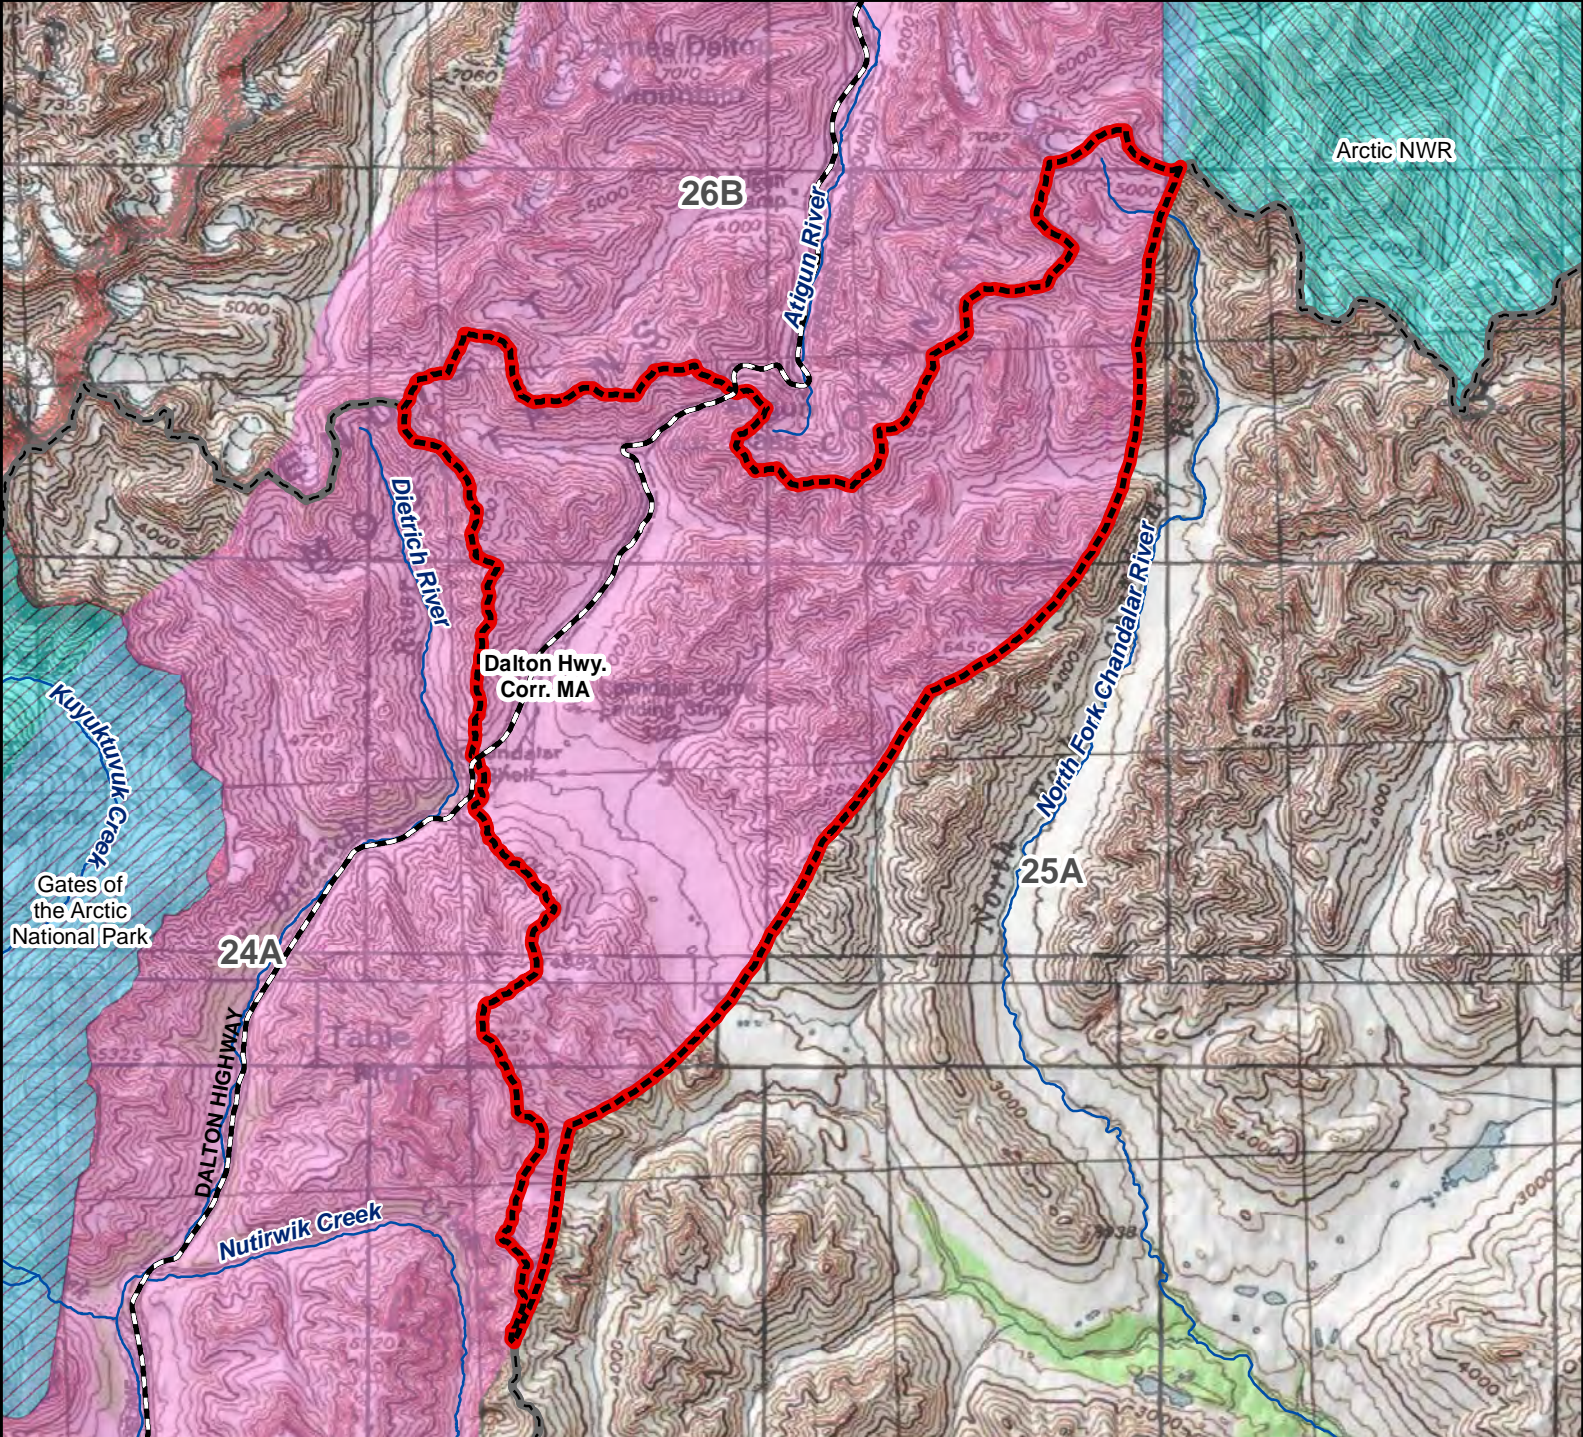

# Unit 25A, Dalton Highway Corridor Sheep - General Hunt

**Residents and Nonresidents - Harvest Ticket Required**

This map is intended for hunt planning use, not for determining legal property or regulatory boundaries. Content is compiled from various sources and is subject to change without notice. See current hunting regulations for written descriptions of boundaries. Hunters are responsible for knowing the land ownership and regulations of the areas they intend to hunt.

**AREA DESCRIPTION:** Unit 25A, within the Dalton Highway Corridor Management Area.

Please refer to the Alaska Hunting Regulations booklet for bag type, seasons, and additional regulations concerning this hunt.