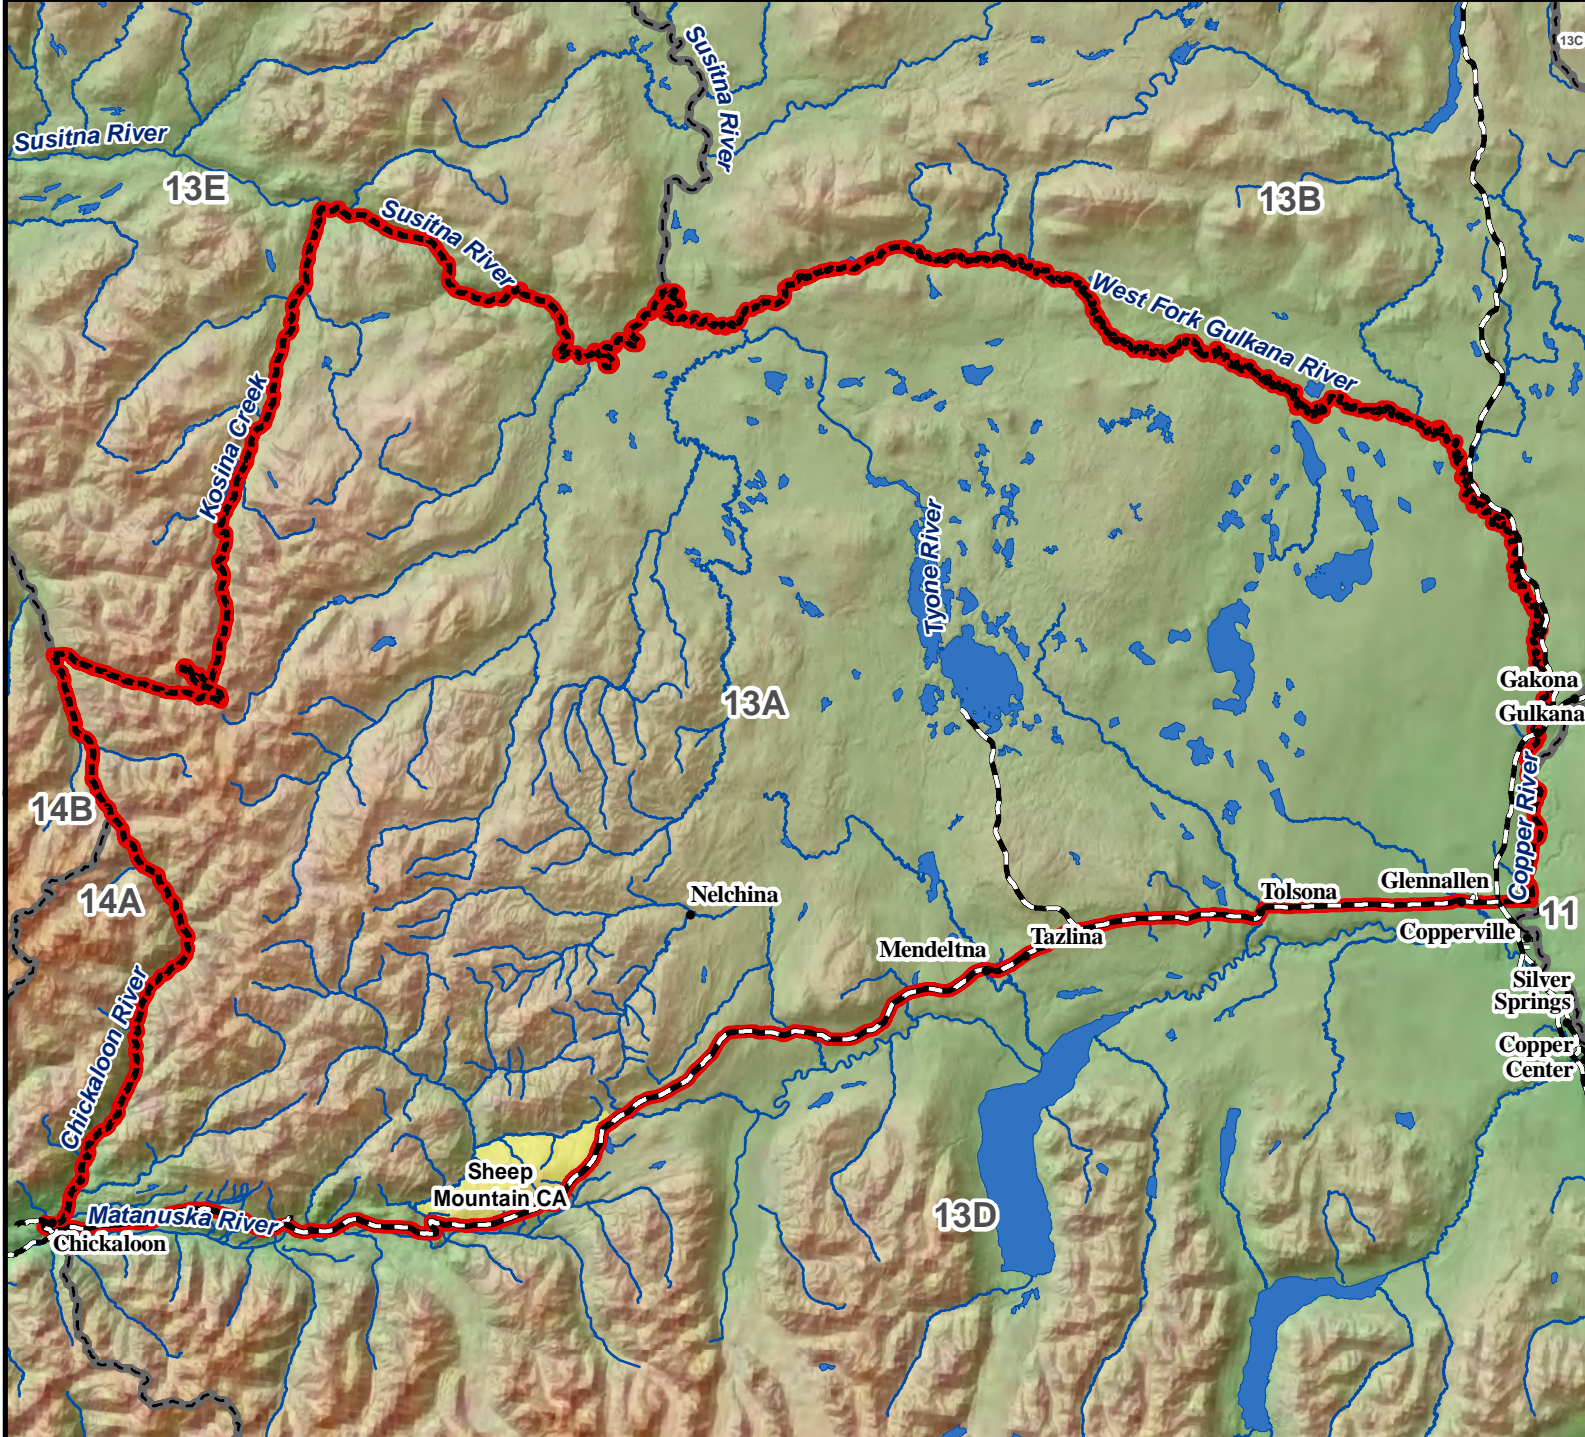

Unit 13A

Sheep - General Hunt

Residents and Nonresidents - Harvest Ticket Required

This map is intended for hunt planning use, not for determining legal property or regulatory boundaries. Content is compiled from various sources and is subject to change without notice. See current hunting regulations for written descriptions of boundaries. Hunters are responsible for knowing the land ownership and regulations of the areas they intend to hunt.

AREA DESCRIPTION: Unit 13A.

Please refer to the Alaska Hunting Regulations booklet for bag type, seasons, and additional regulations concerning this hunt.