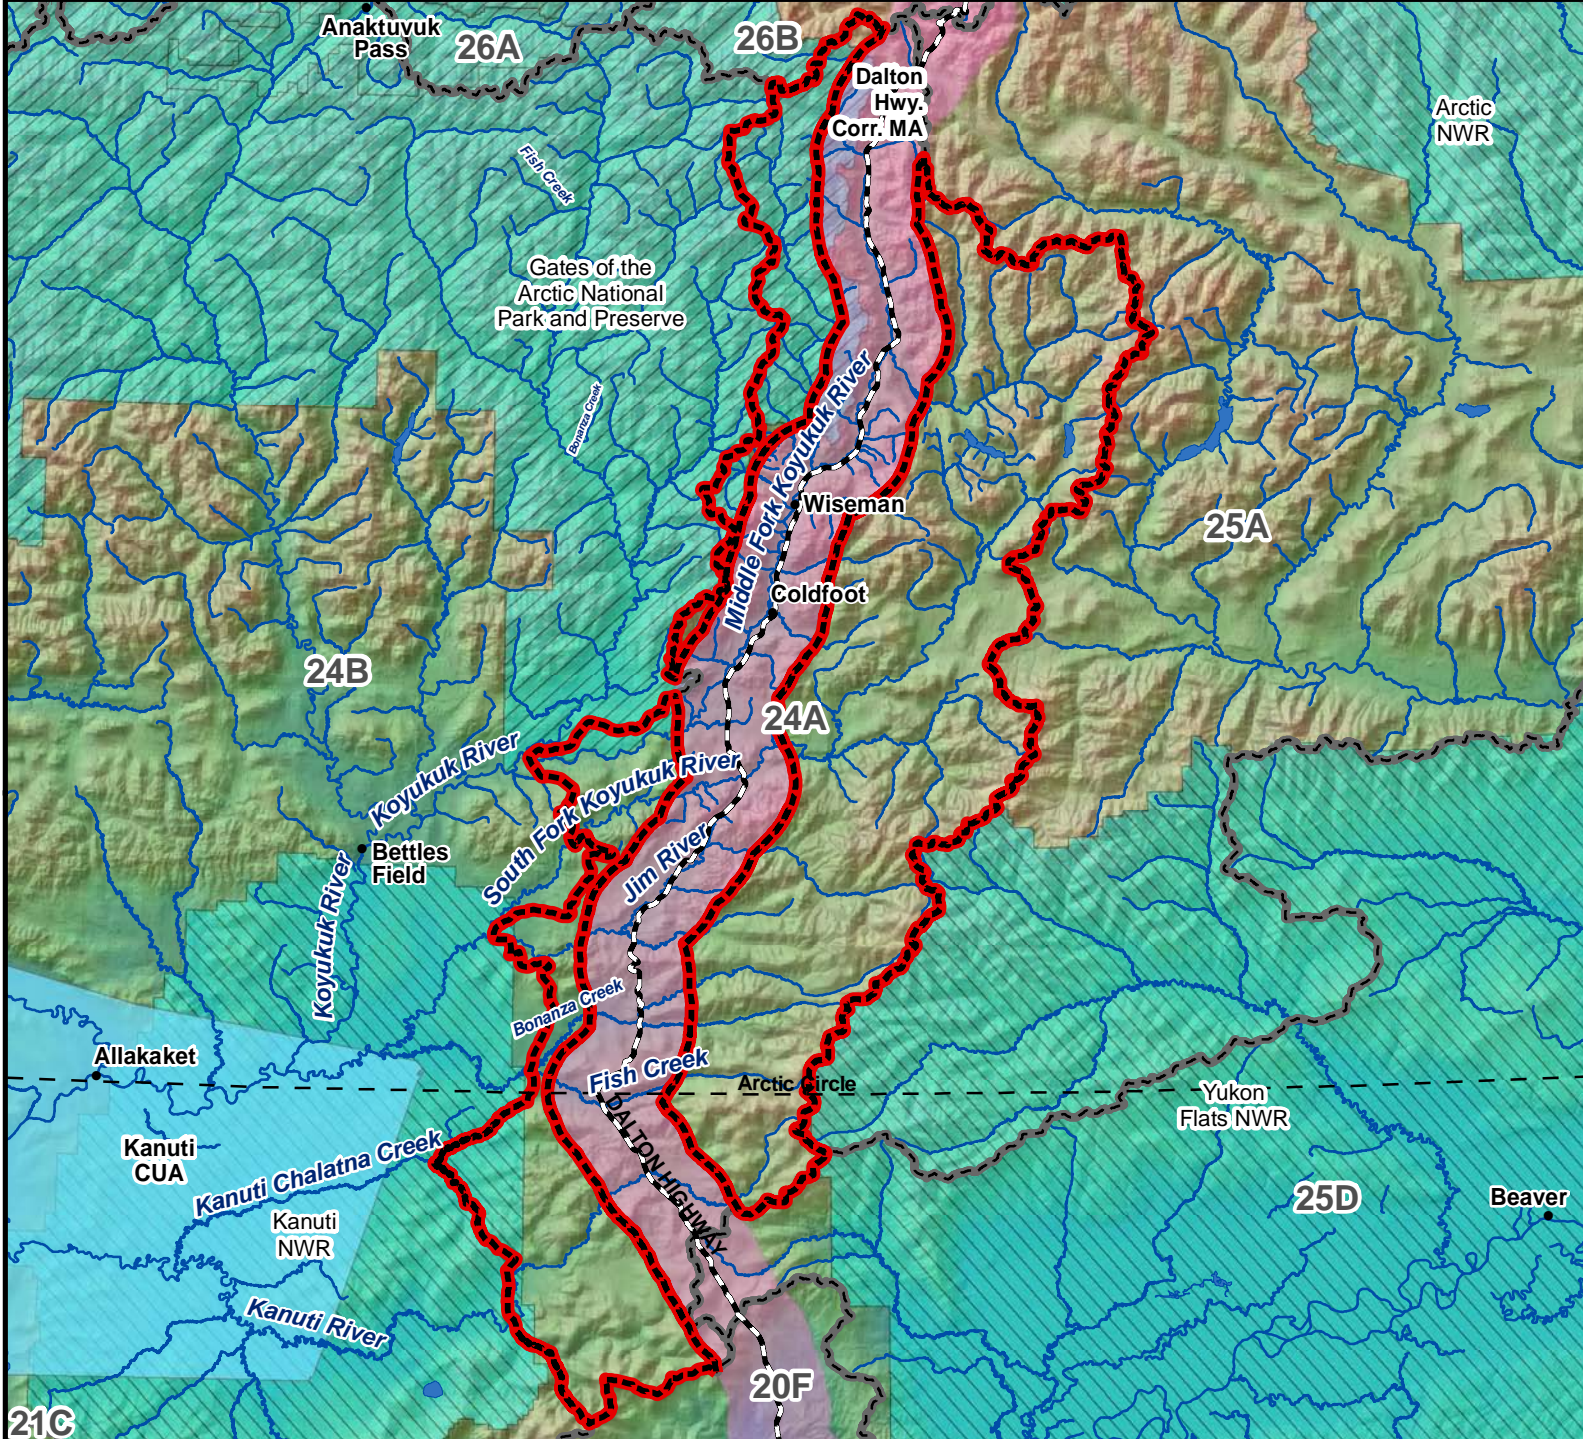

Unit 24A, Remainder Moose - General Hunt

Residents and Nonresidents - **Harvest Ticket Required**

AREA DESCRIPTION: Unit 24A, remainder

- Hunt Area
- Subunit Boundary
- Closed Area
- Controlled Use Area
- Management Area
- National Park/Monument
- National Wildlife Refuge
- Military Closure
- Other State Areas
- Closed to Hunting