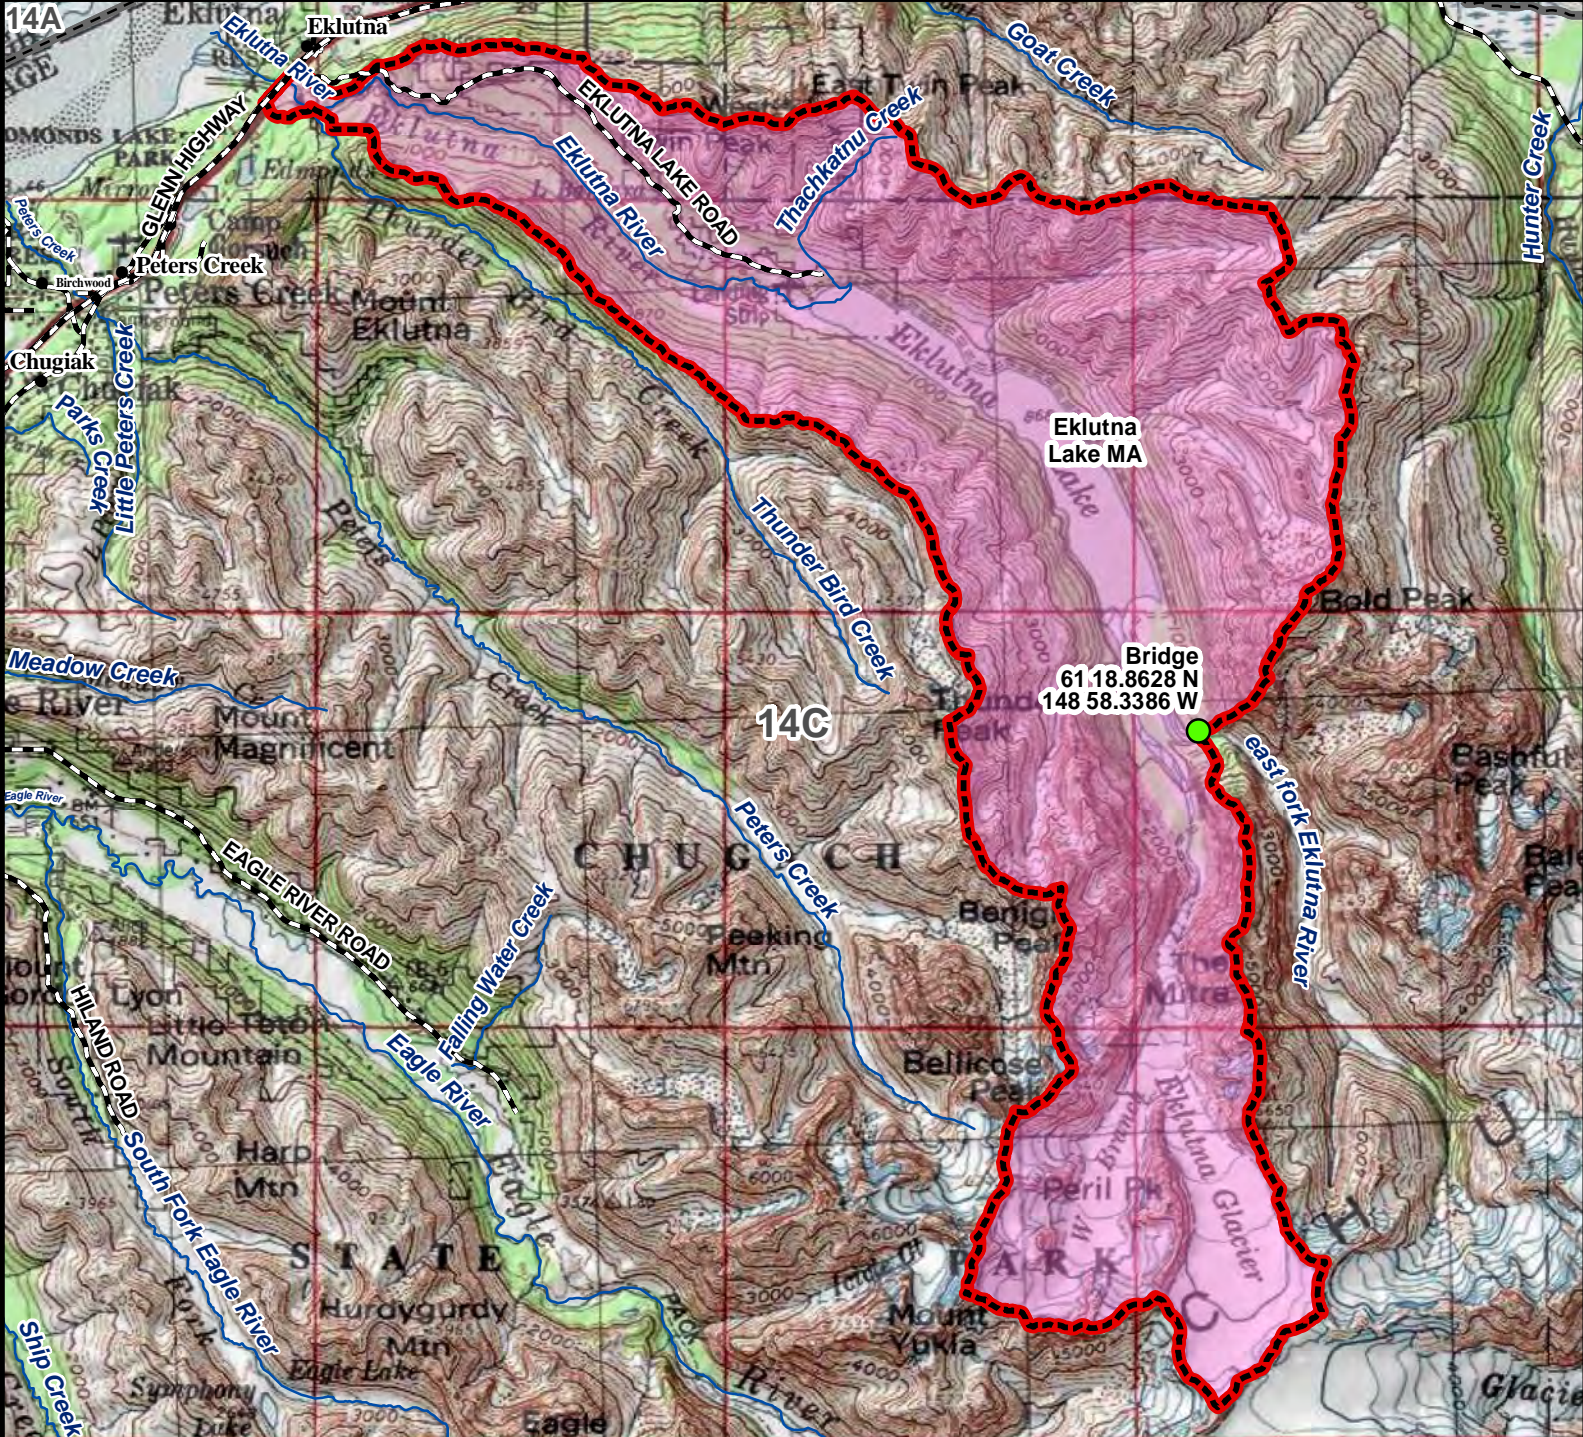

# Unit 14C, Eklutna Lake Management Area Black Bear - General Hunt

**Residents and Nonresidents - Harvest Ticket Required**

This map is intended for hunt planning use, not for determining legal property or regulatory boundaries. Content is compiled from various sources and is subject to change without notice. See current hunting regulations for written descriptions of boundaries. Hunters are responsible for knowing the land ownership and regulations of the areas they intend to hunt.

**AREA DESCRIPTION:** Unit 14C, Eklutna Lake Management Area.

Please refer to the Alaska Hunting Regulations booklet for bag type, seasons, and additional regulations concerning this hunt.