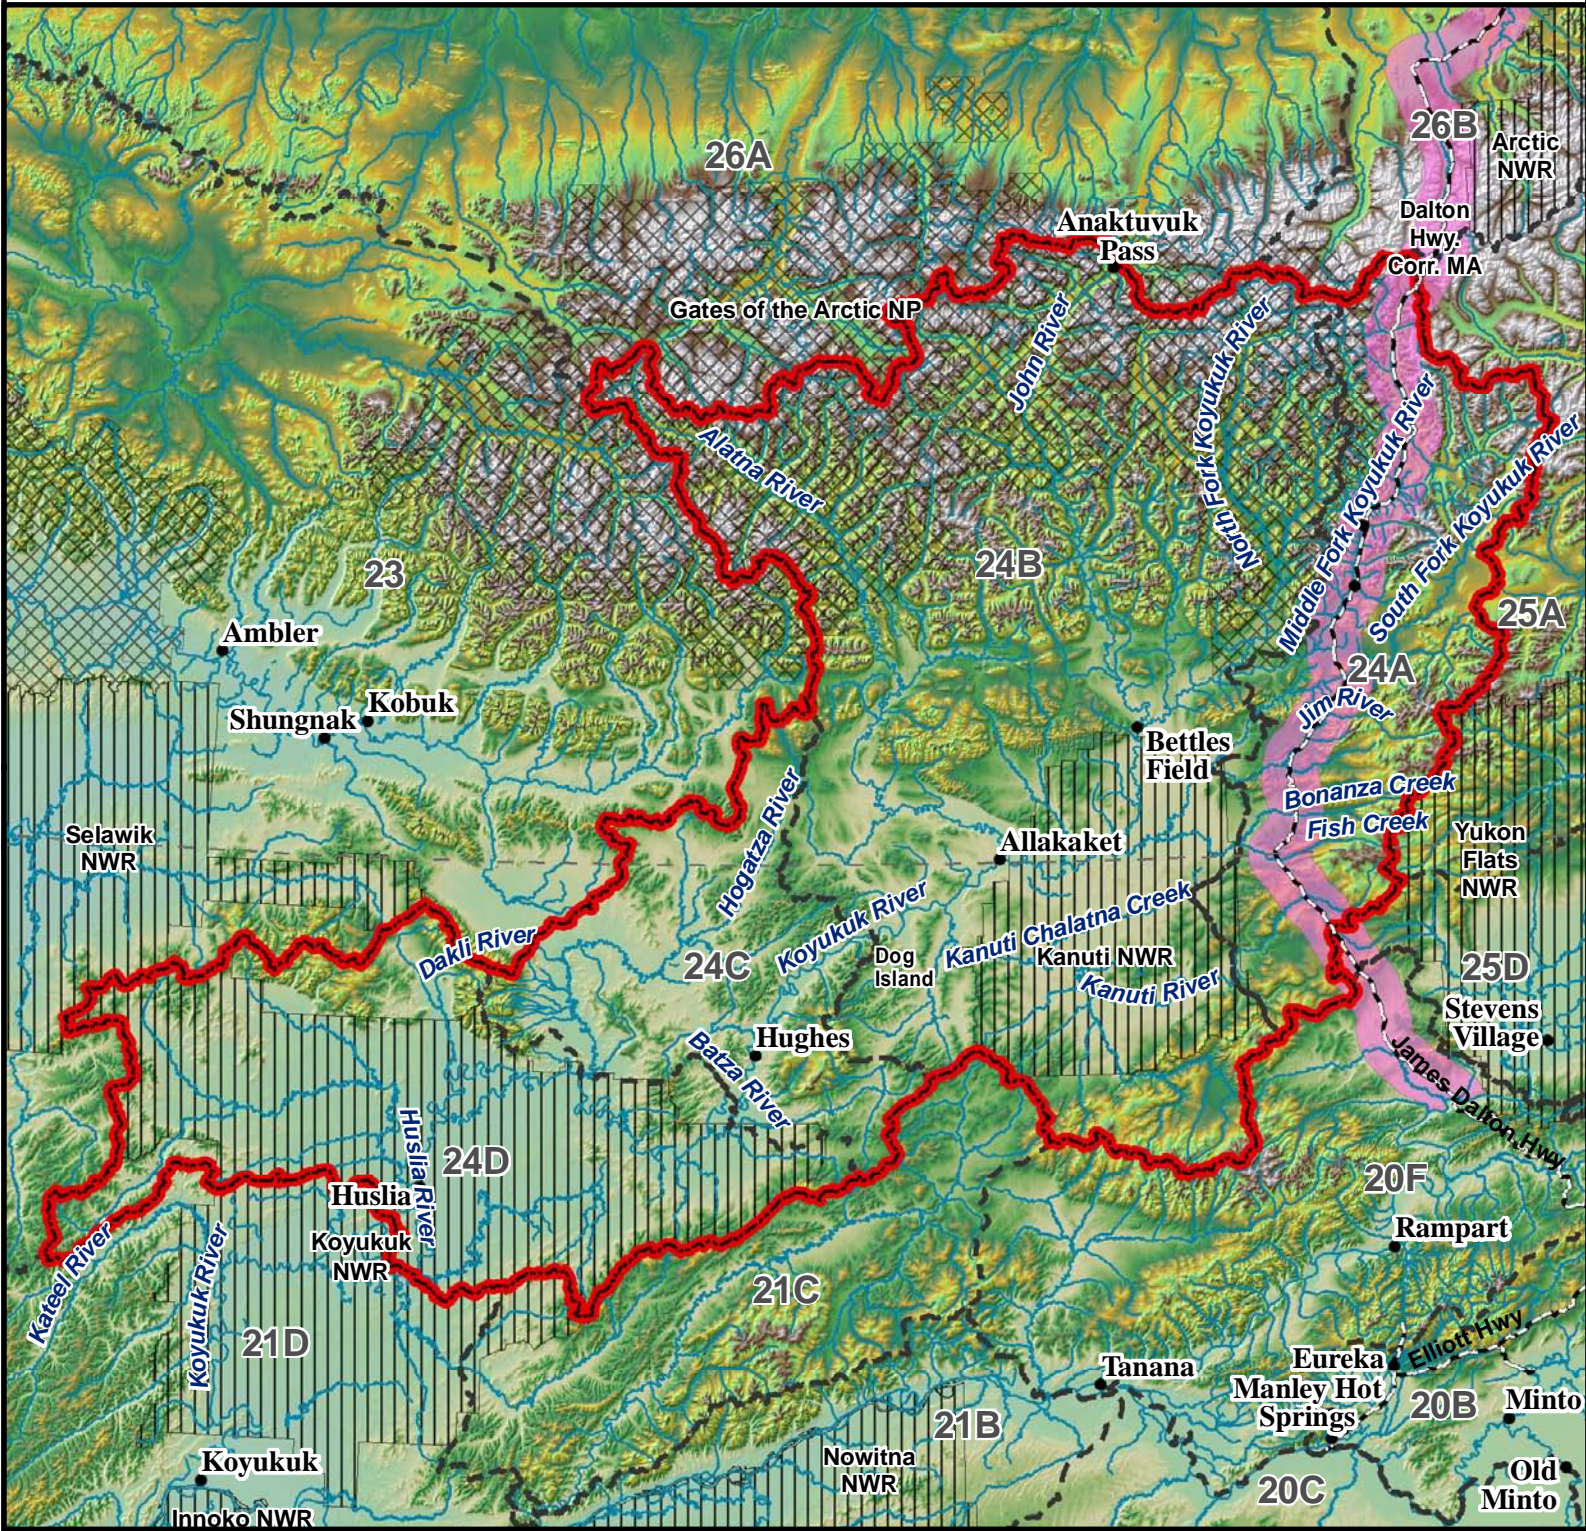

Unit 24

Wolverine - General Hunt

Residents and Nonresidents

Unit 24
Wolverine - General Hunt
 HUNT AREA: Unit 24.

- Hunt Area
- Closed Area
- Controlled Use Area
- Management Area
- National Park/Monument
- National Wildlife Refuge