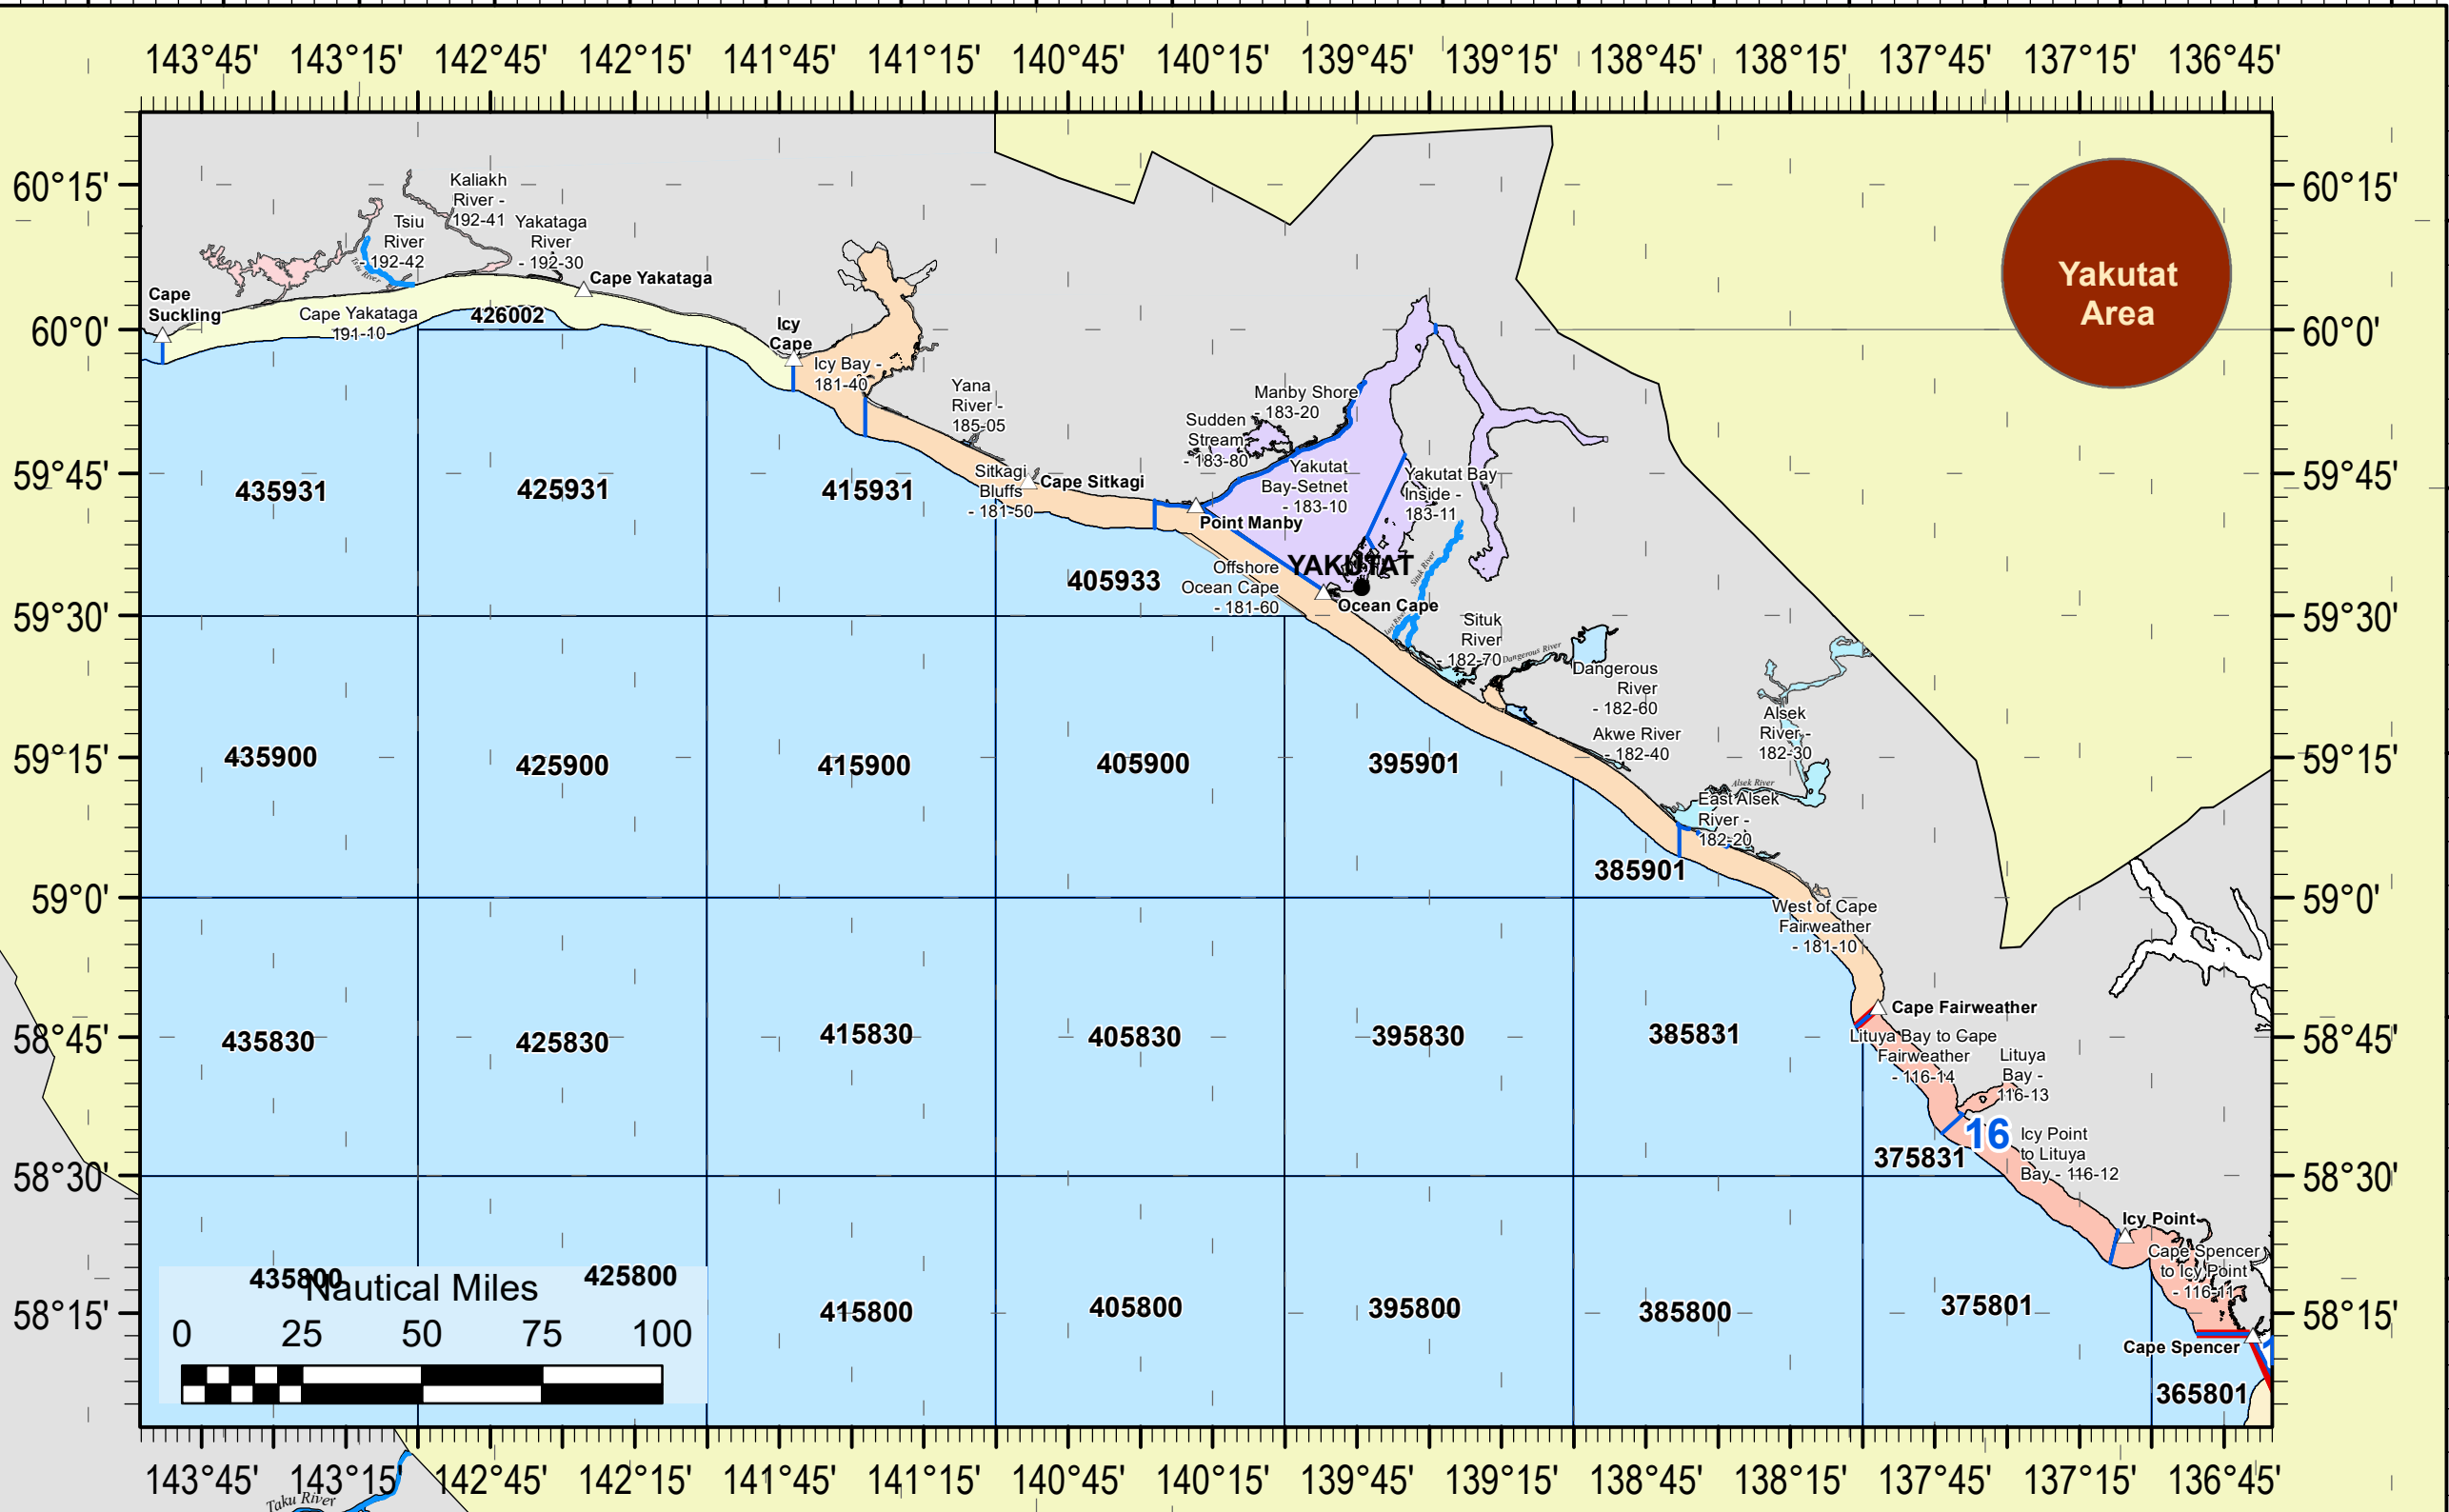

ADF & G King & Tanner Crab Fisheries

Also see Groundfish/Shellfish Chart 1 - Gulf of Alaska

6th Ed., April 2022
Not for navigational use

PACIFIC OCEAN

CANADA
USA

North Pacific Ocean