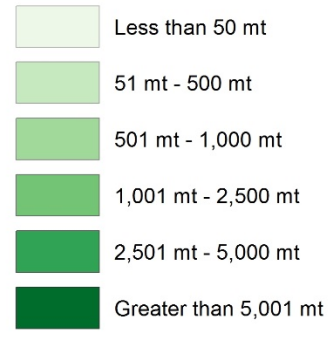

BSAI Pacific Cod Catch

2013 Pacific Cod (mt)