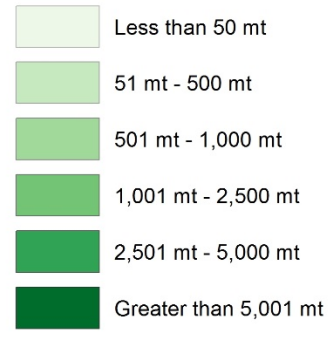

BSAI Pacific Cod Catch

2018 Pacific Cod (mt)