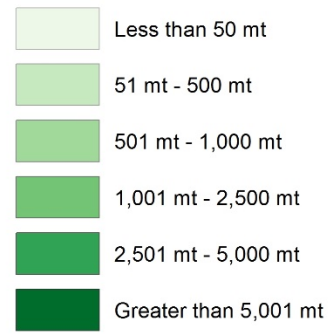

BSAI Pacific Cod Catch

2015 Pacific Cod (mt)