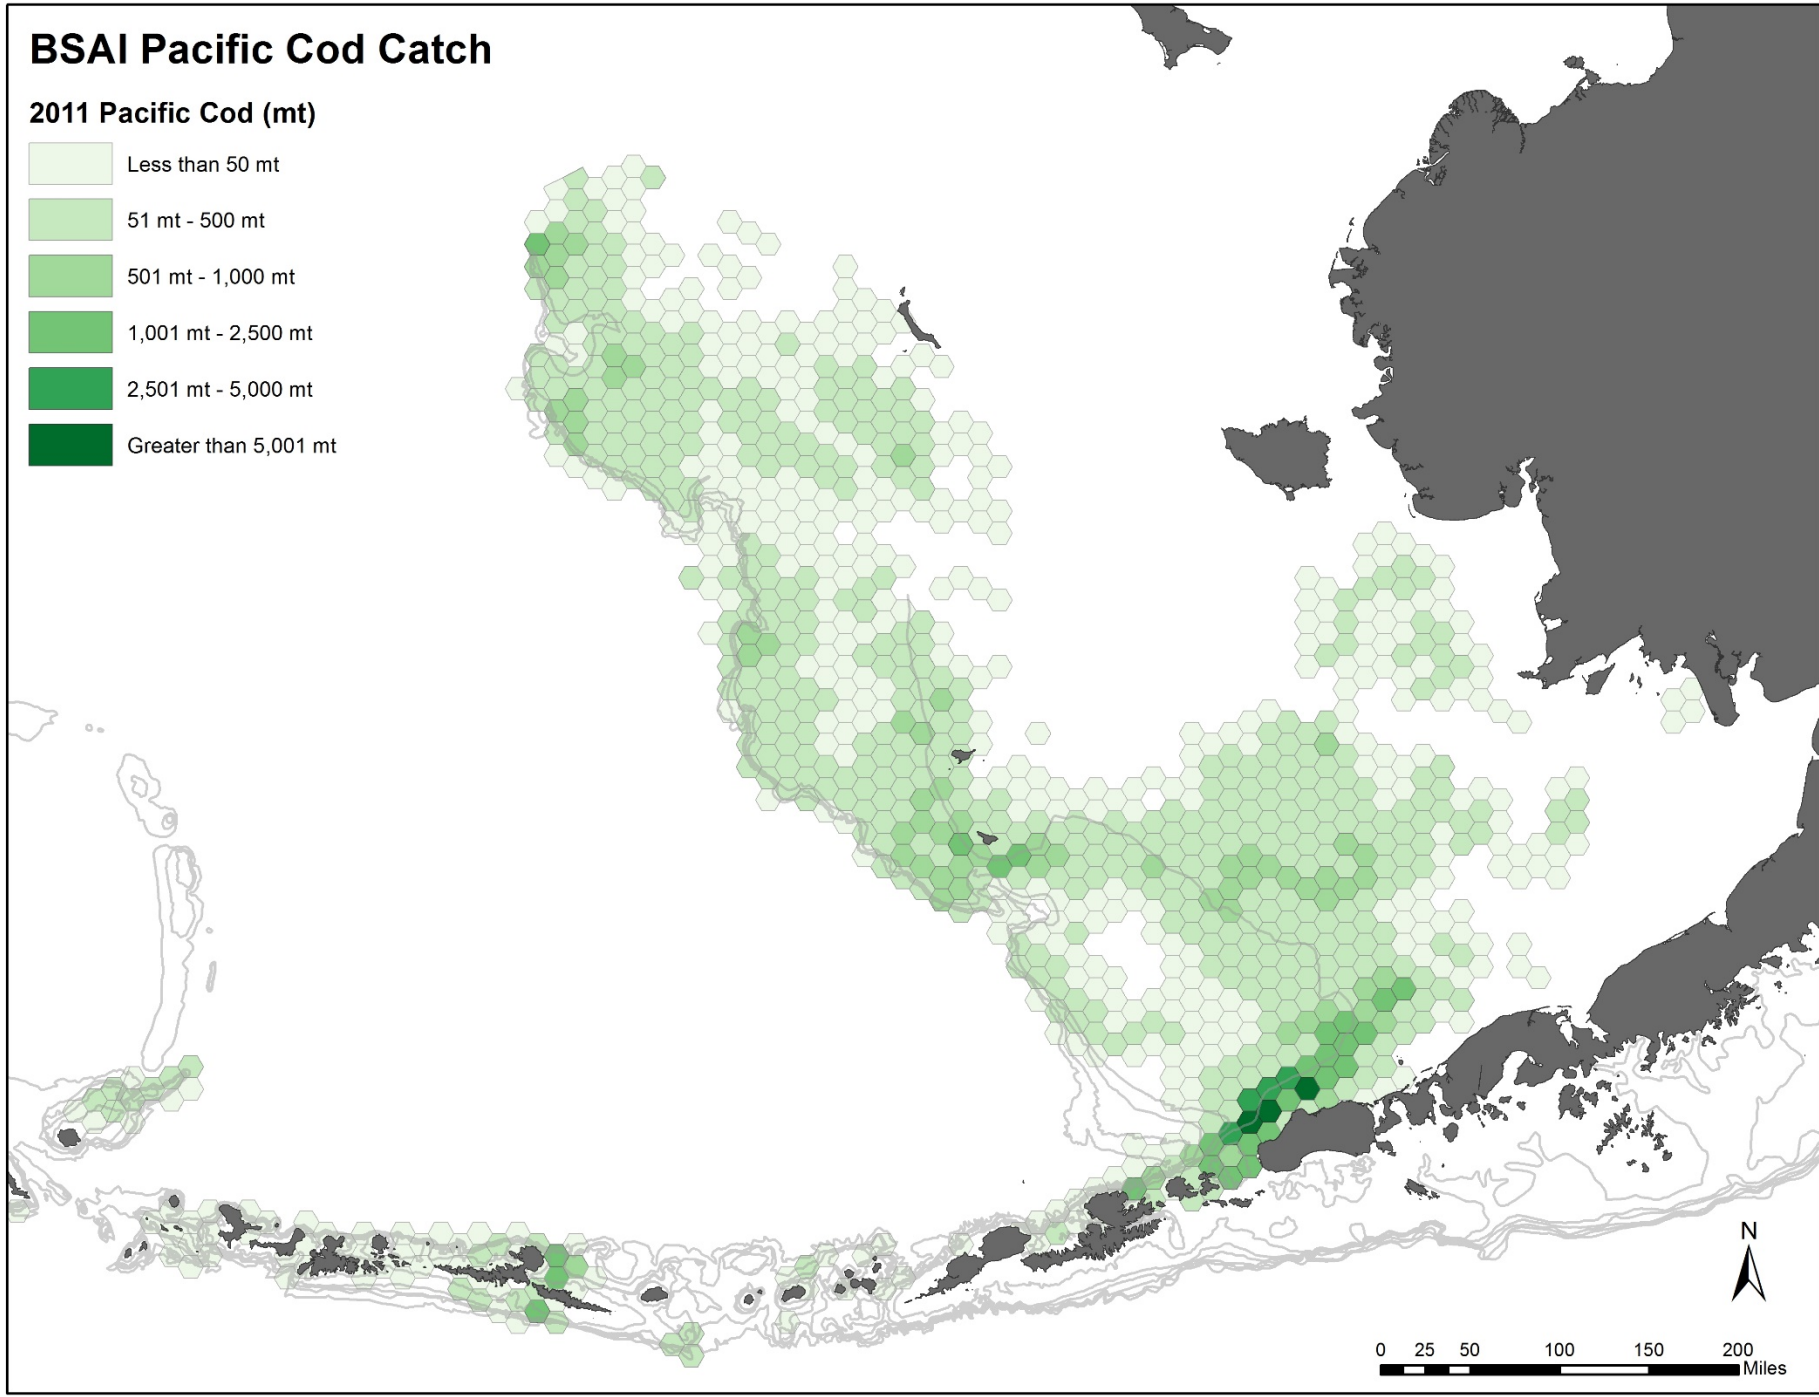

BSAI Pacific Cod Catch

2011 Pacific Cod (mt)