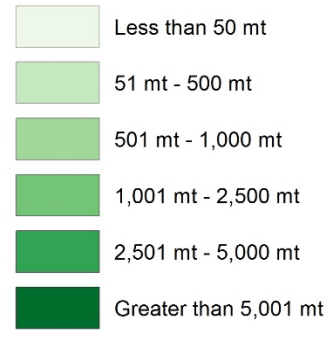

BSAI Pacific Cod Catch

2017 Pacific Cod (mt)