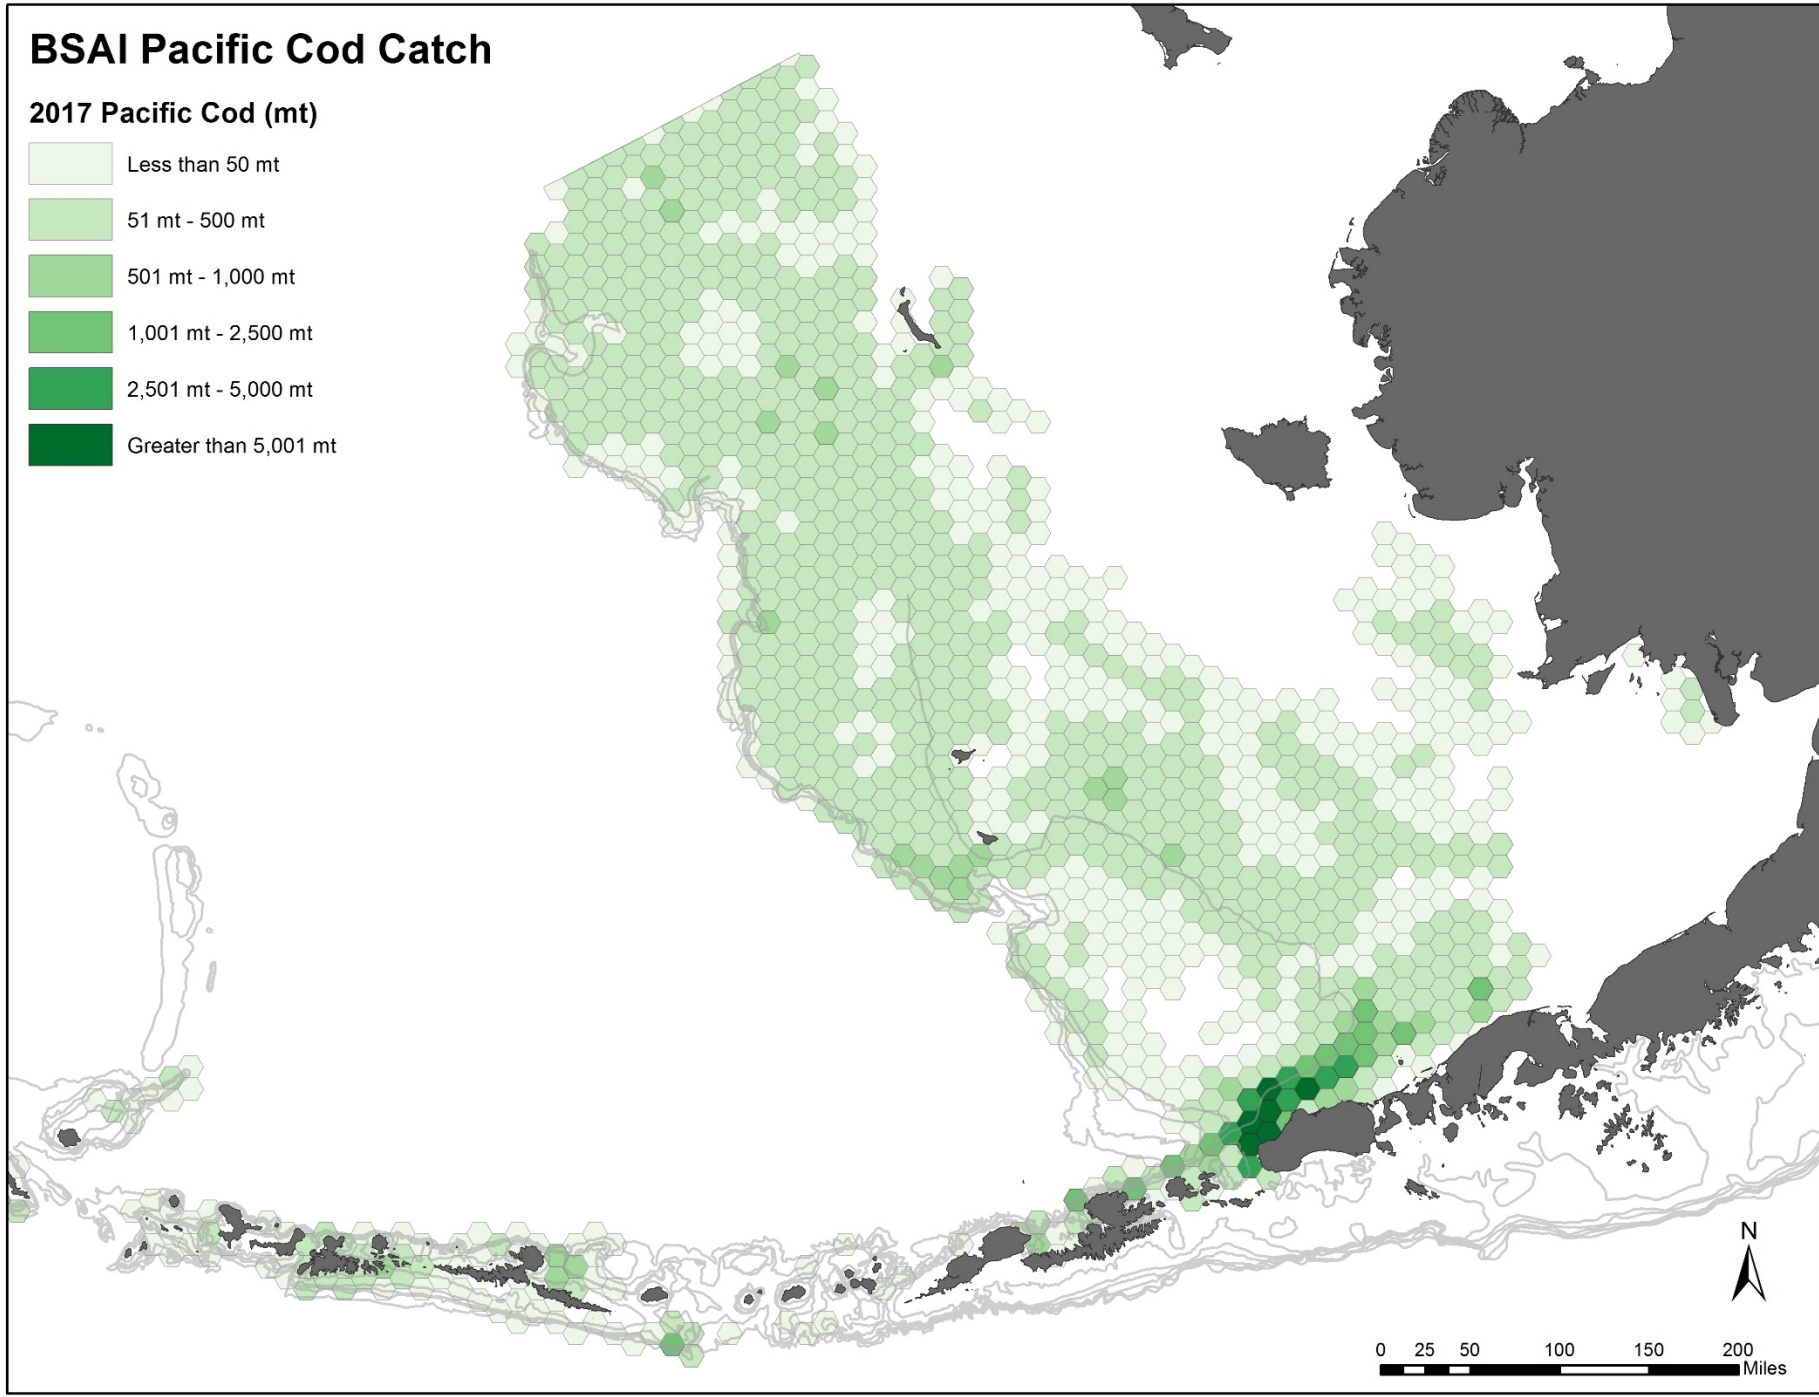

BSAI Pacific Cod Catch

2017 Pacific Cod (mt)