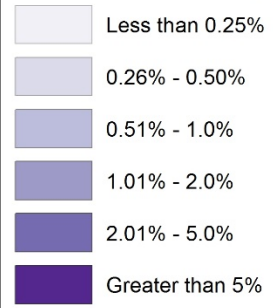

BSAI Pacific Cod Catch

2014 Pacific Cod (% of Total)