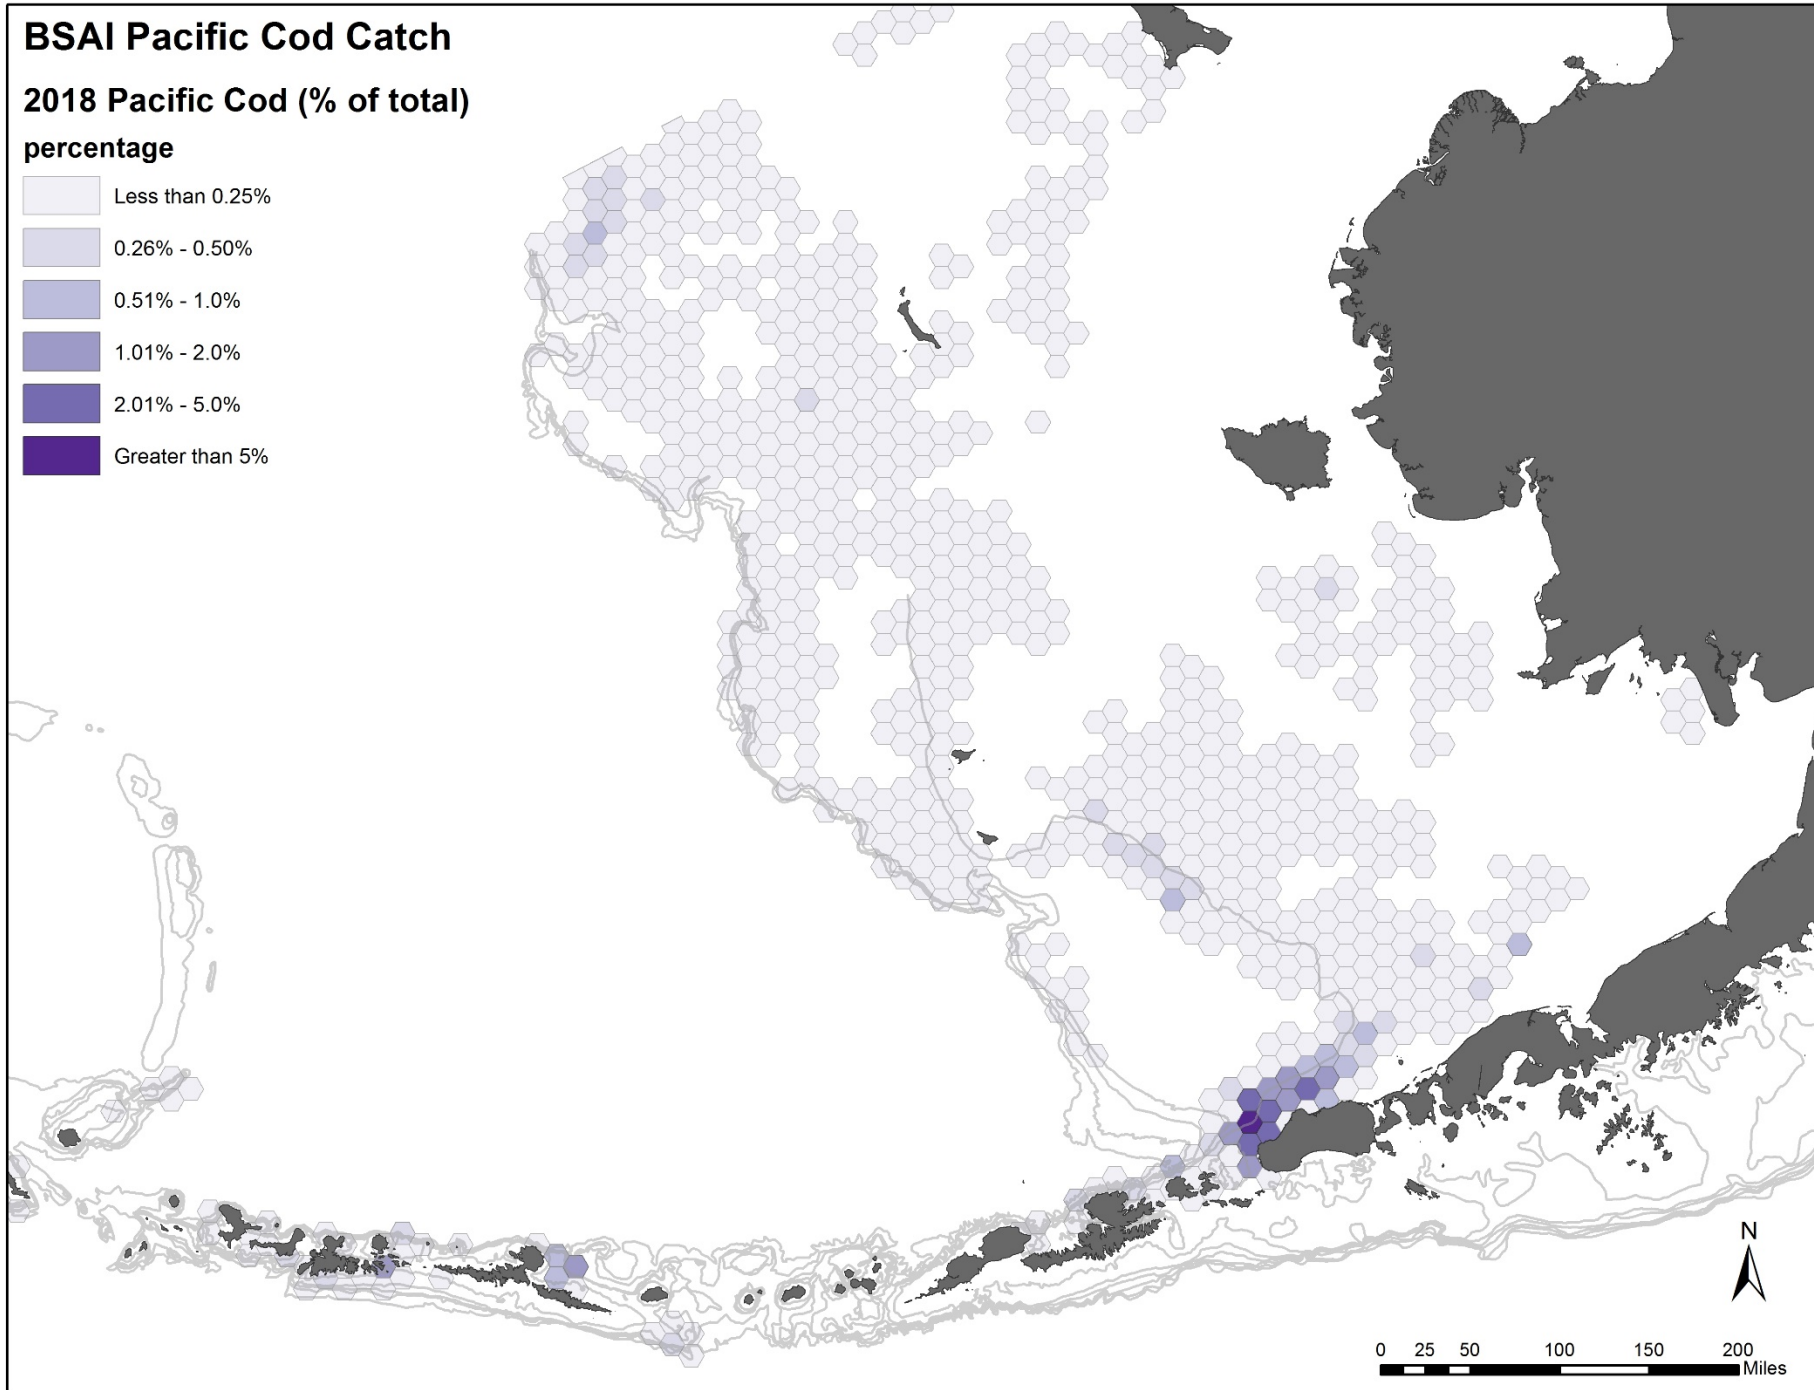

BSAI Pacific Cod Catch

2018 Pacific Cod (% of total)

percentage