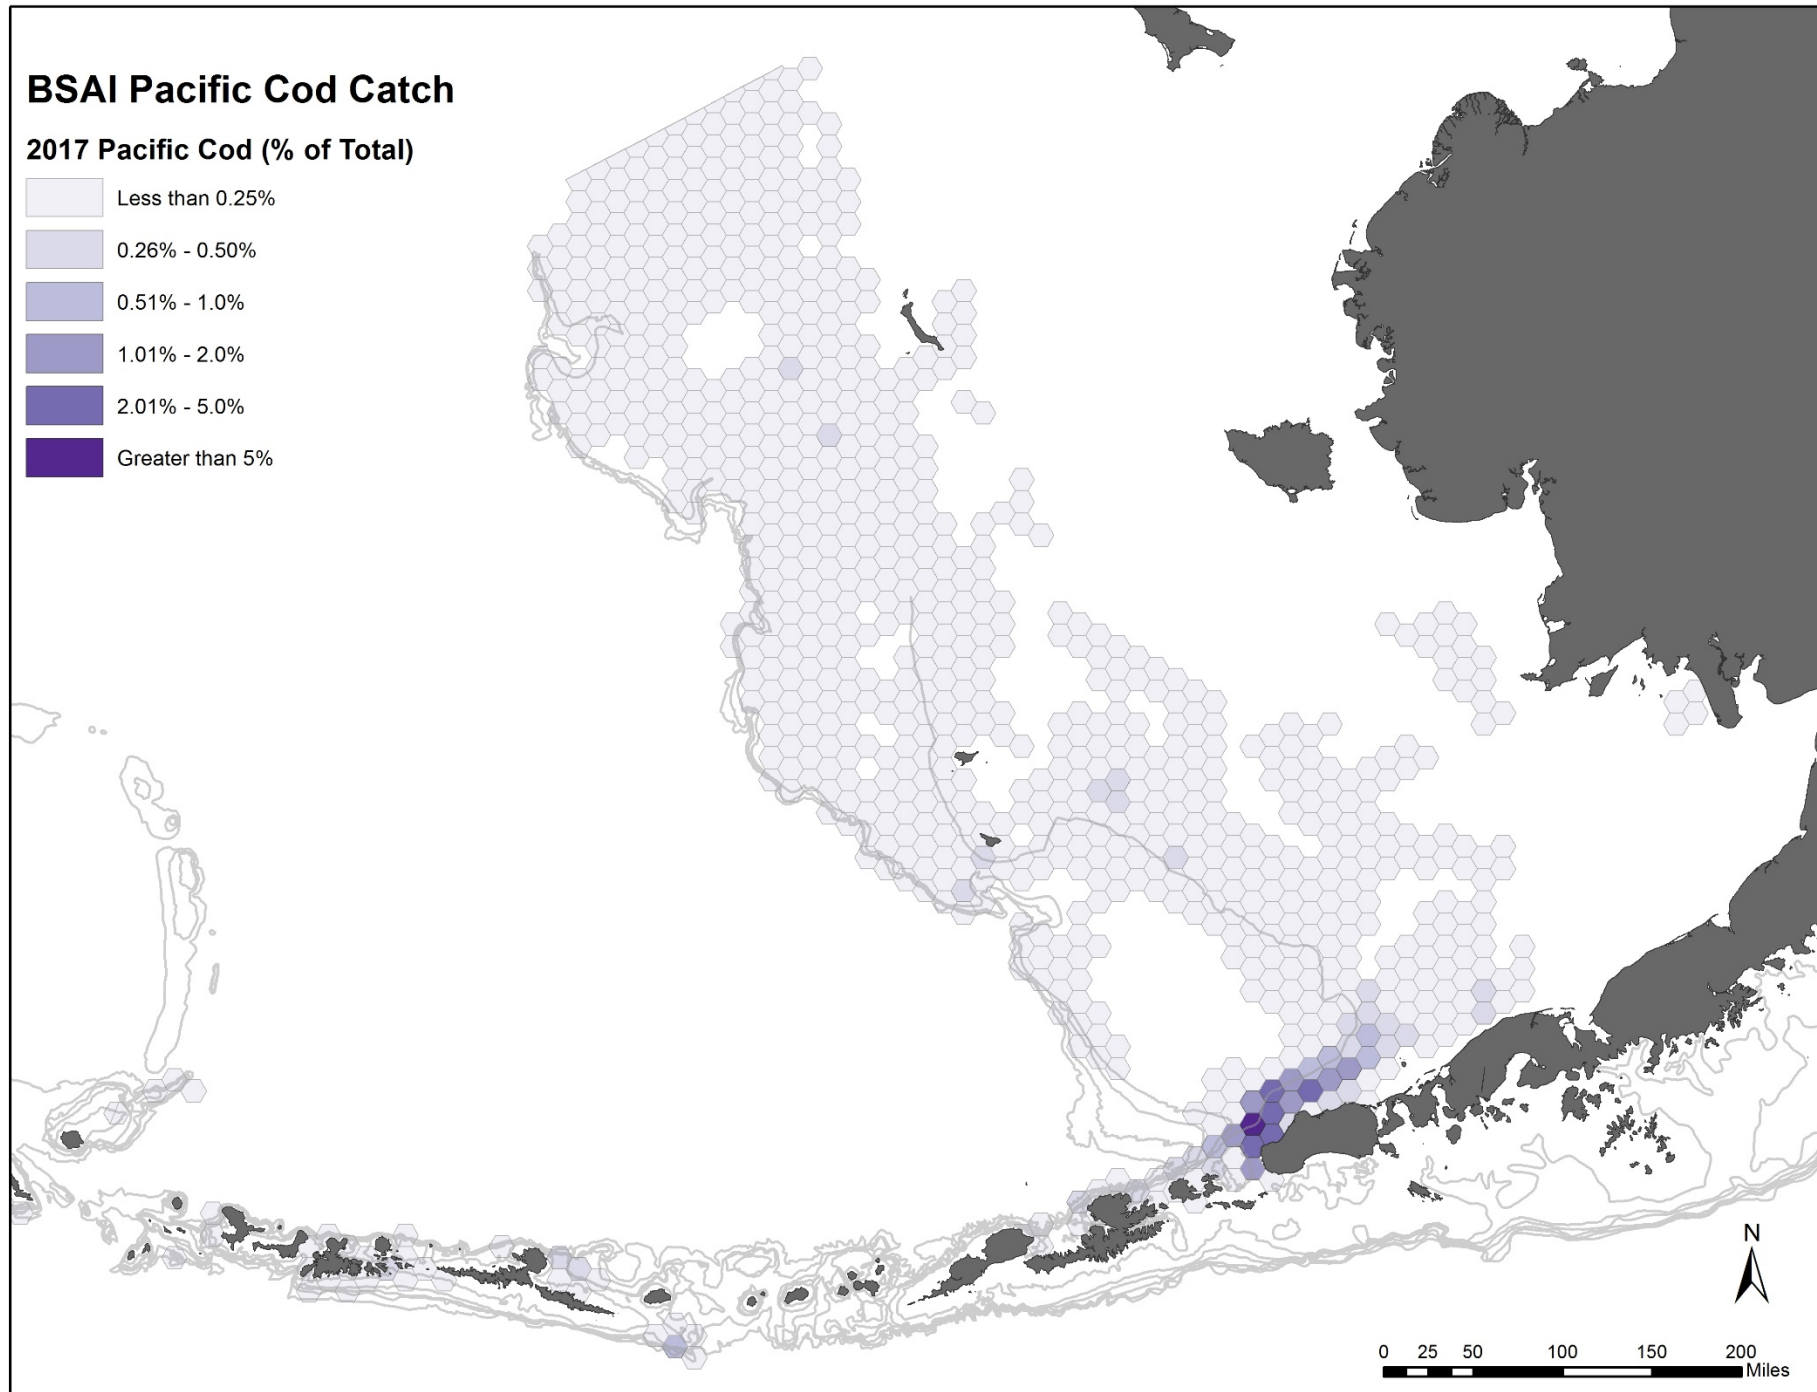

BSAI Pacific Cod Catch

2017 Pacific Cod (% of Total)