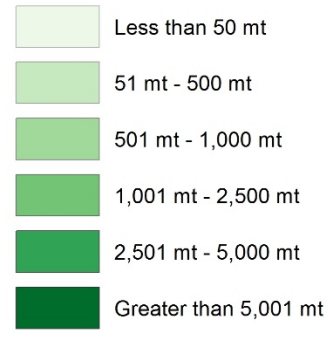

BSAI Pacific Cod Catch

2011 Pacific Cod (mt)