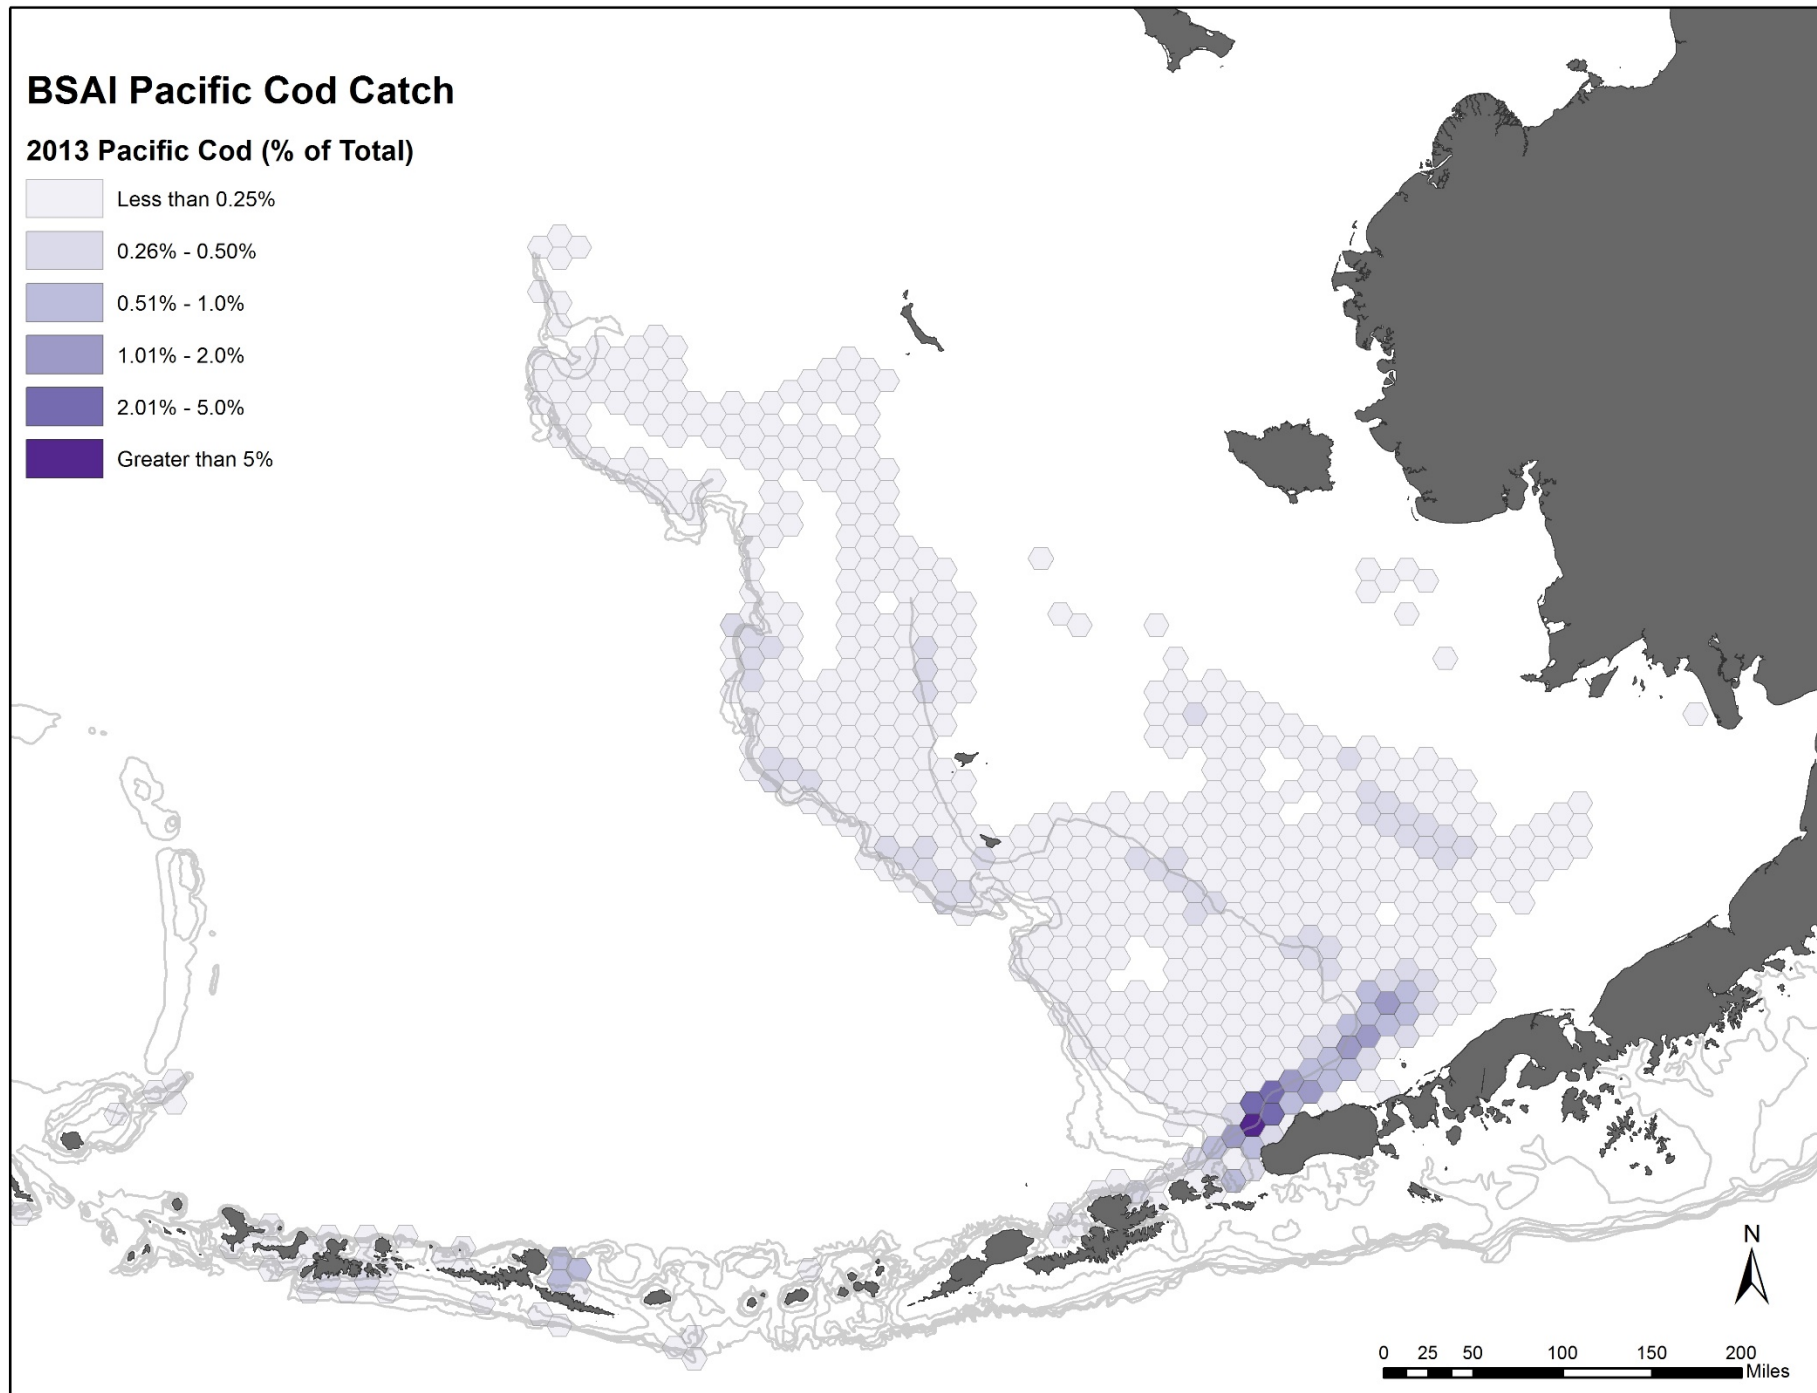

BSAI Pacific Cod Catch

2013 Pacific Cod (% of Total)