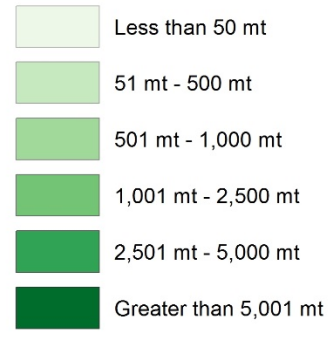

BSAI Pacific Cod Catch

2016 Pacific Cod (mt)