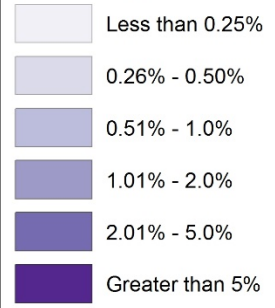

BSAI Pacific Cod Catch

2011 Pacific Cod (% of Total)

percentage