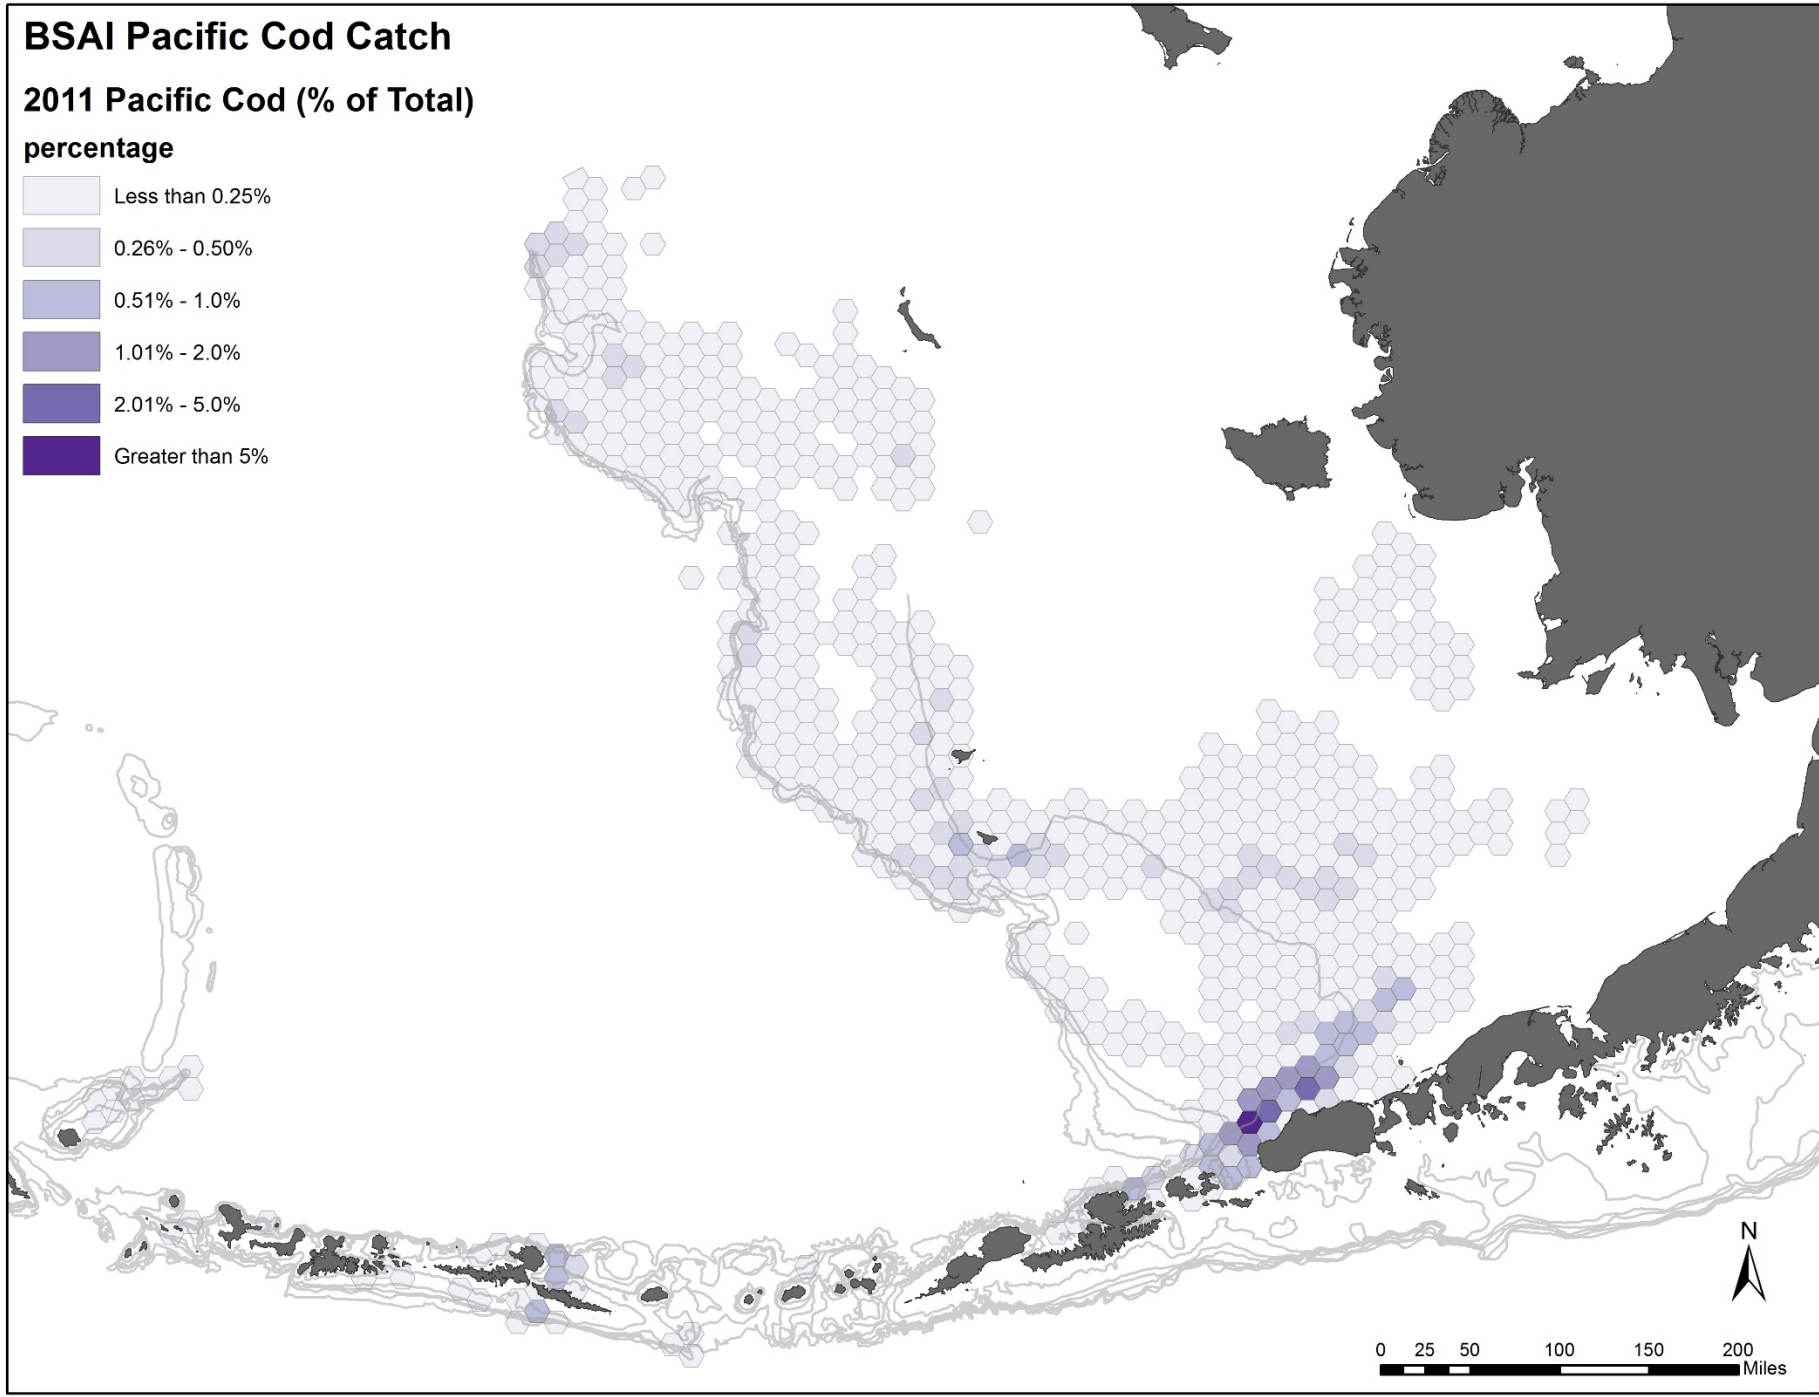

BSAI Pacific Cod Catch

2011 Pacific Cod (% of Total)

percentage