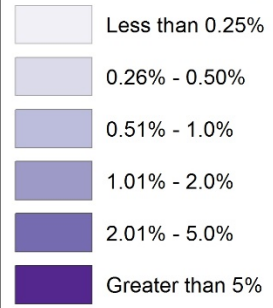

BSAI Pacific Cod Catch

2013 Pacific Cod (% of Total)