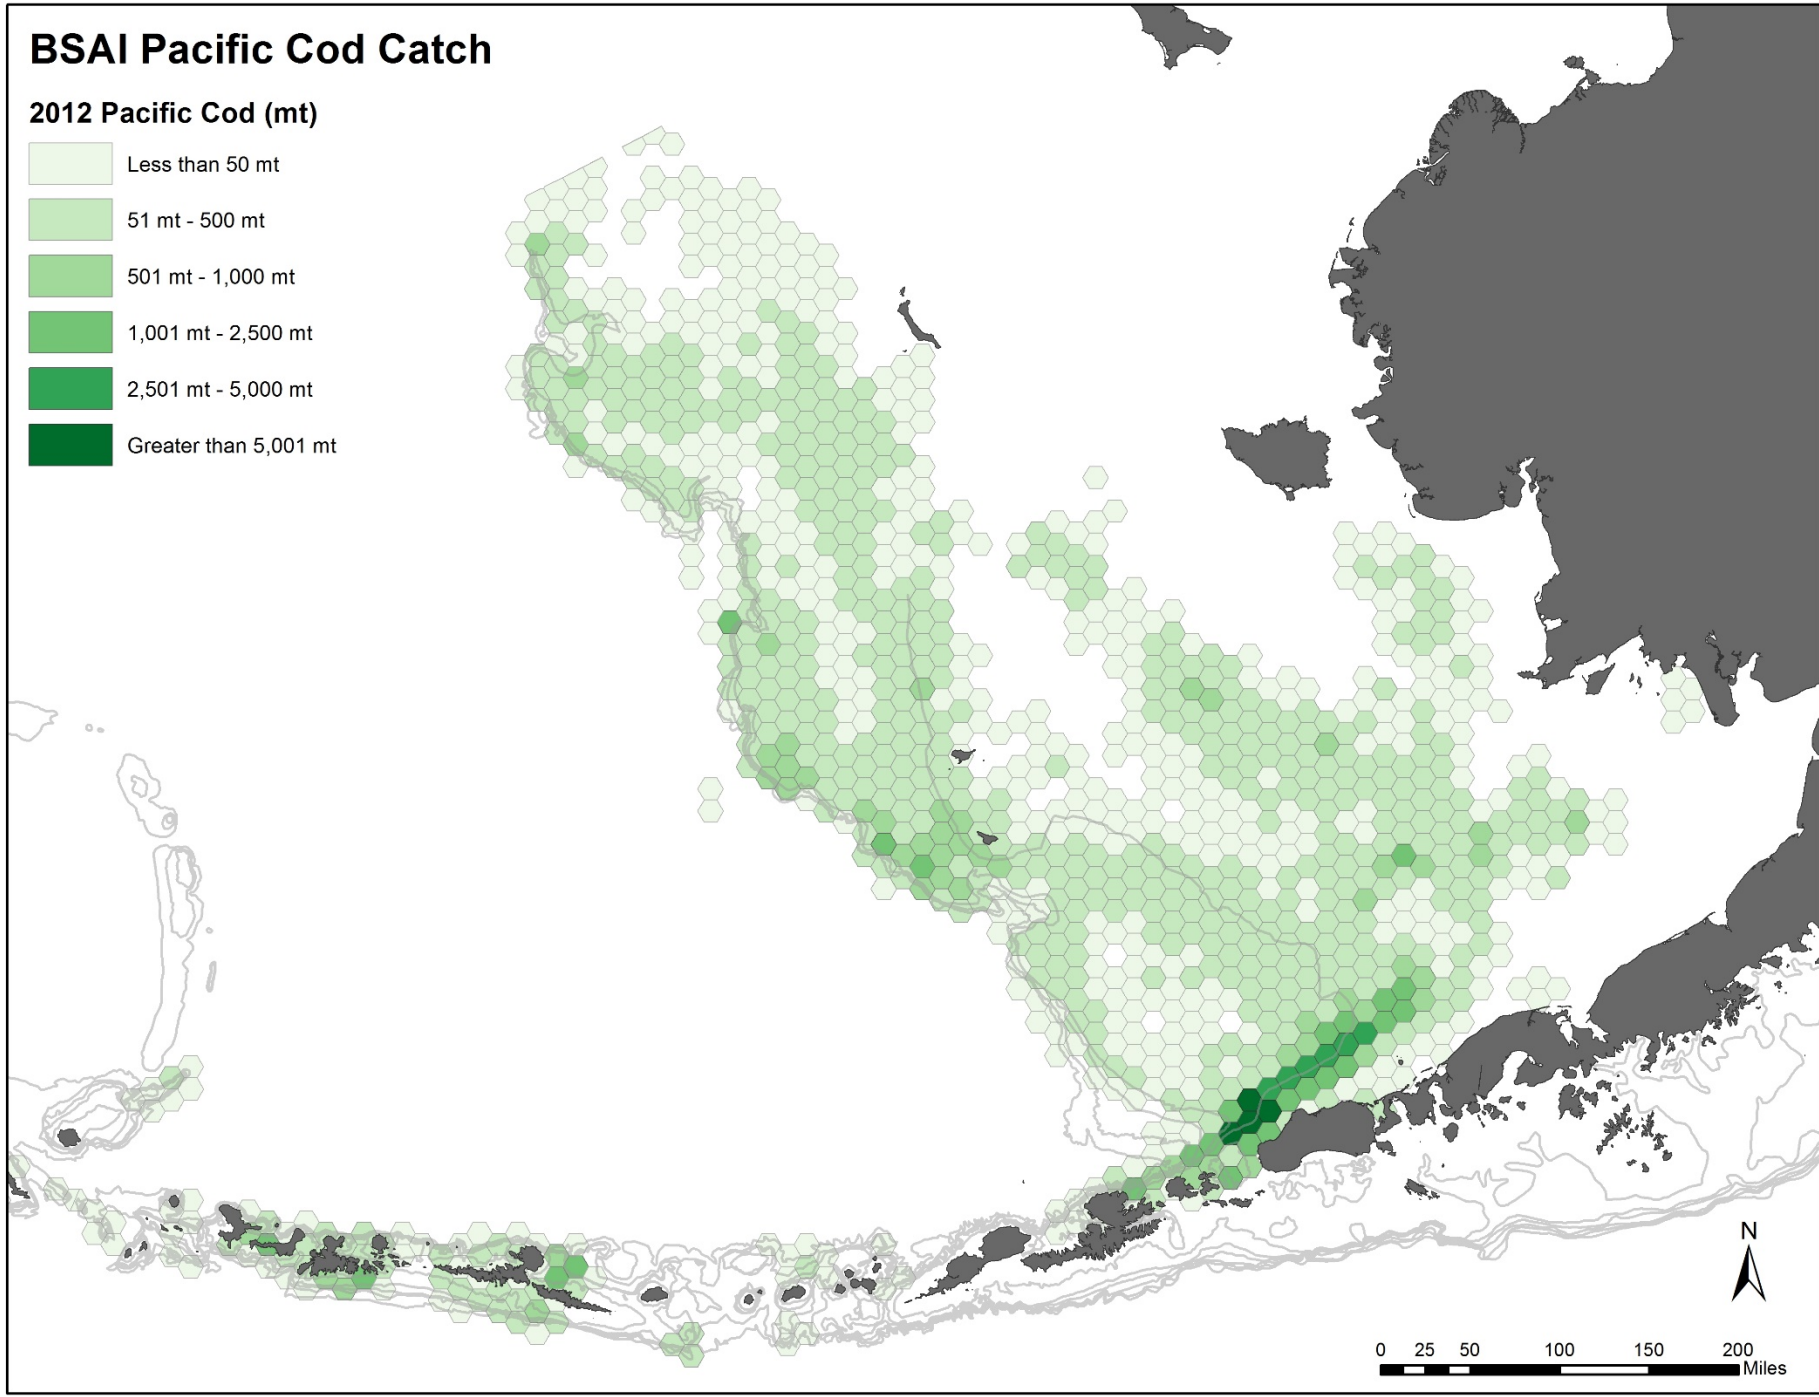

BSAI Pacific Cod Catch

2012 Pacific Cod (mt)