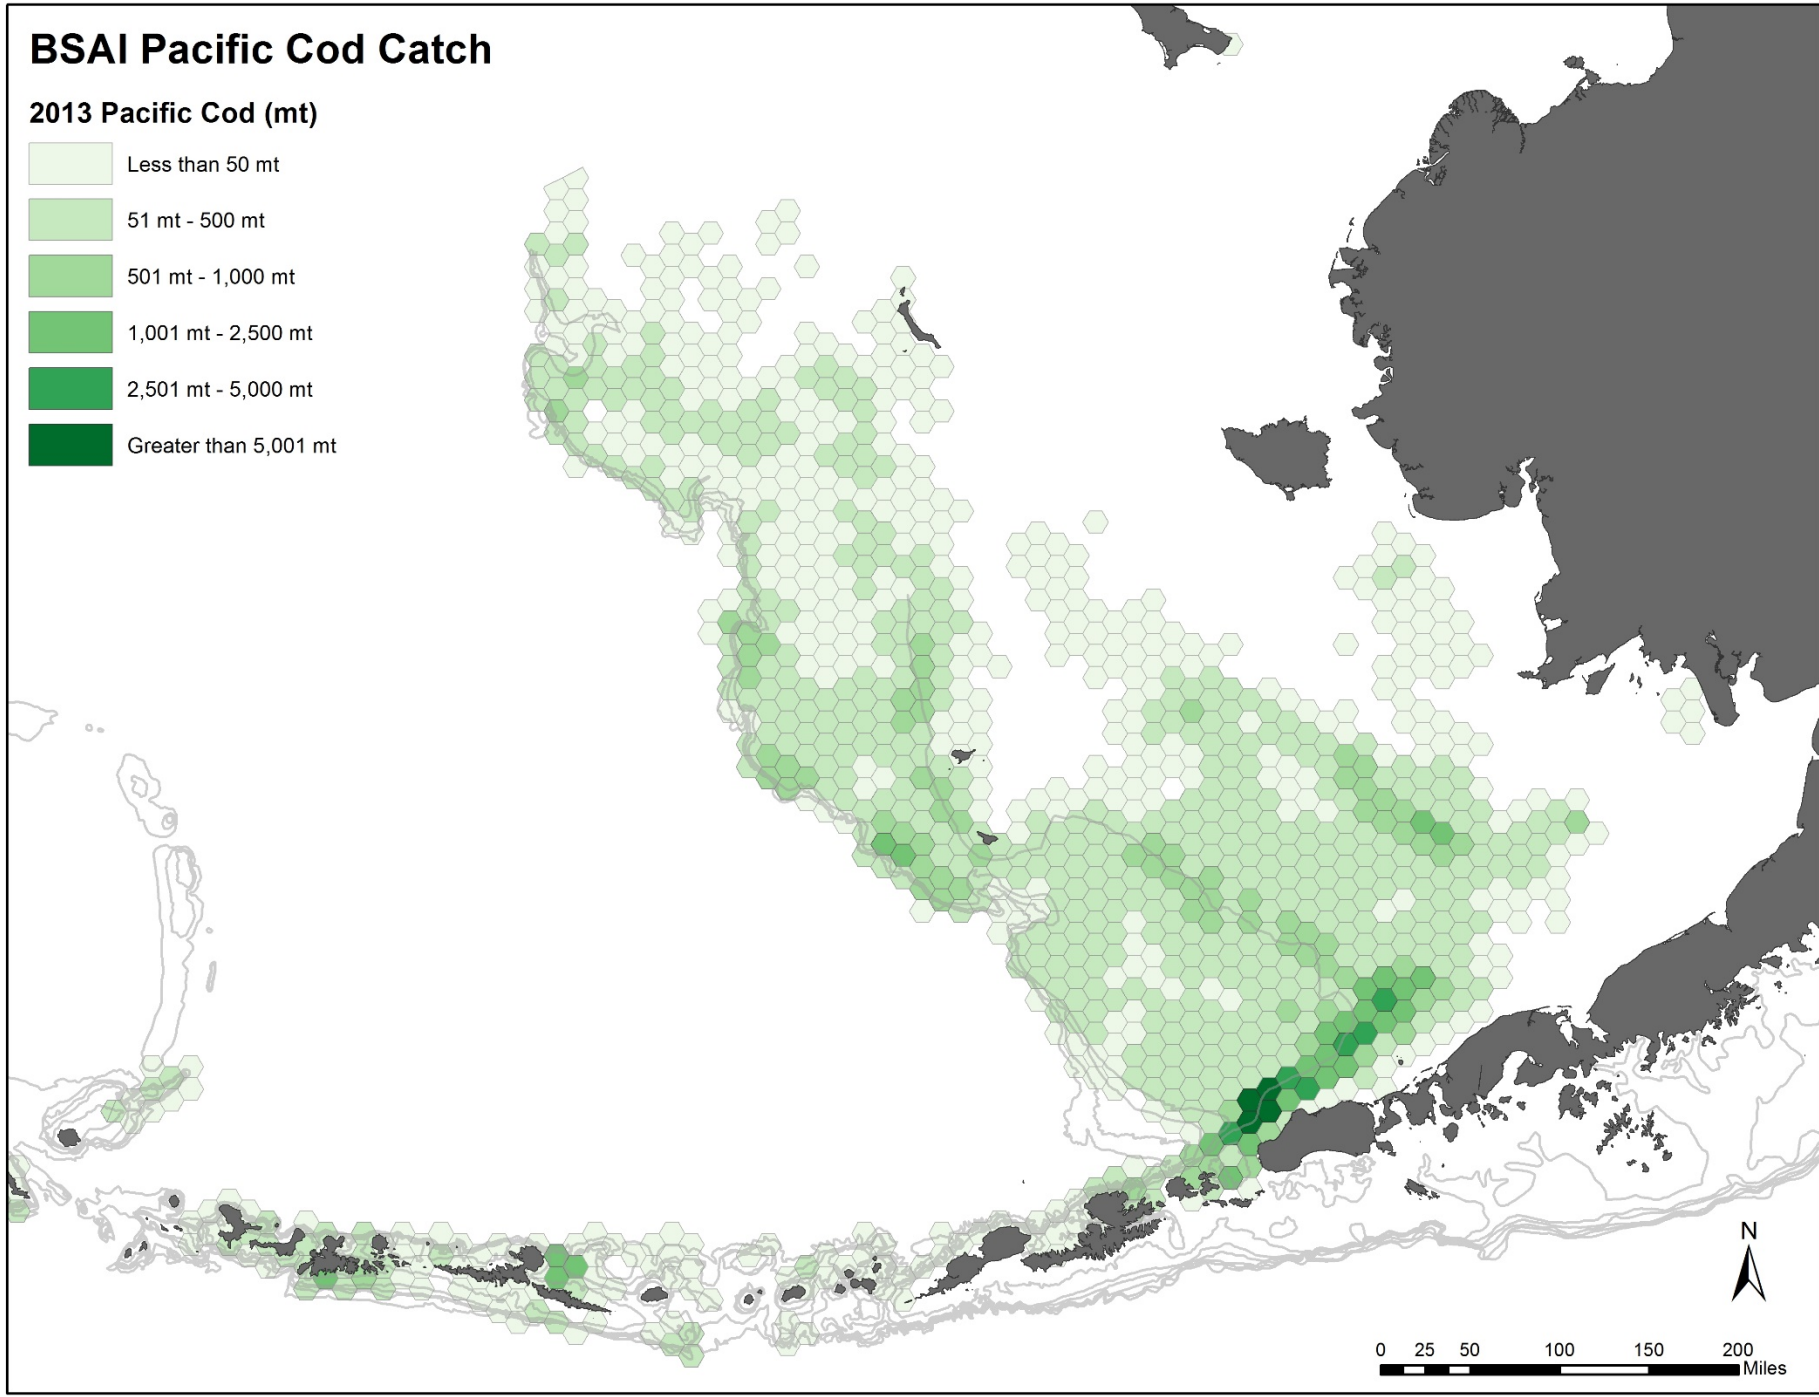

BSAI Pacific Cod Catch

2013 Pacific Cod (mt)