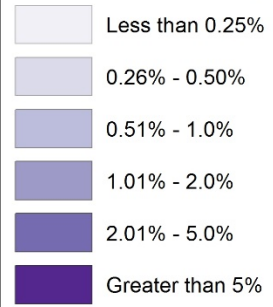

BSAI Pacific Cod Catch

2017 Pacific Cod (% of Total)