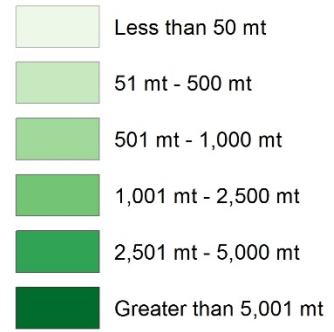

BSAI Pacific Cod Catch

2014 Pacific Cod (mt)