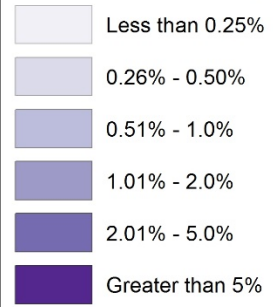

BSAI Pacific Cod Catch

2015 Pacific Cod (% of Total)