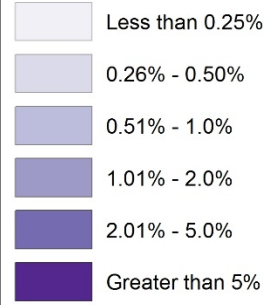

BSAI Pacific Cod Catch

2018 Pacific Cod (% of total)

percentage