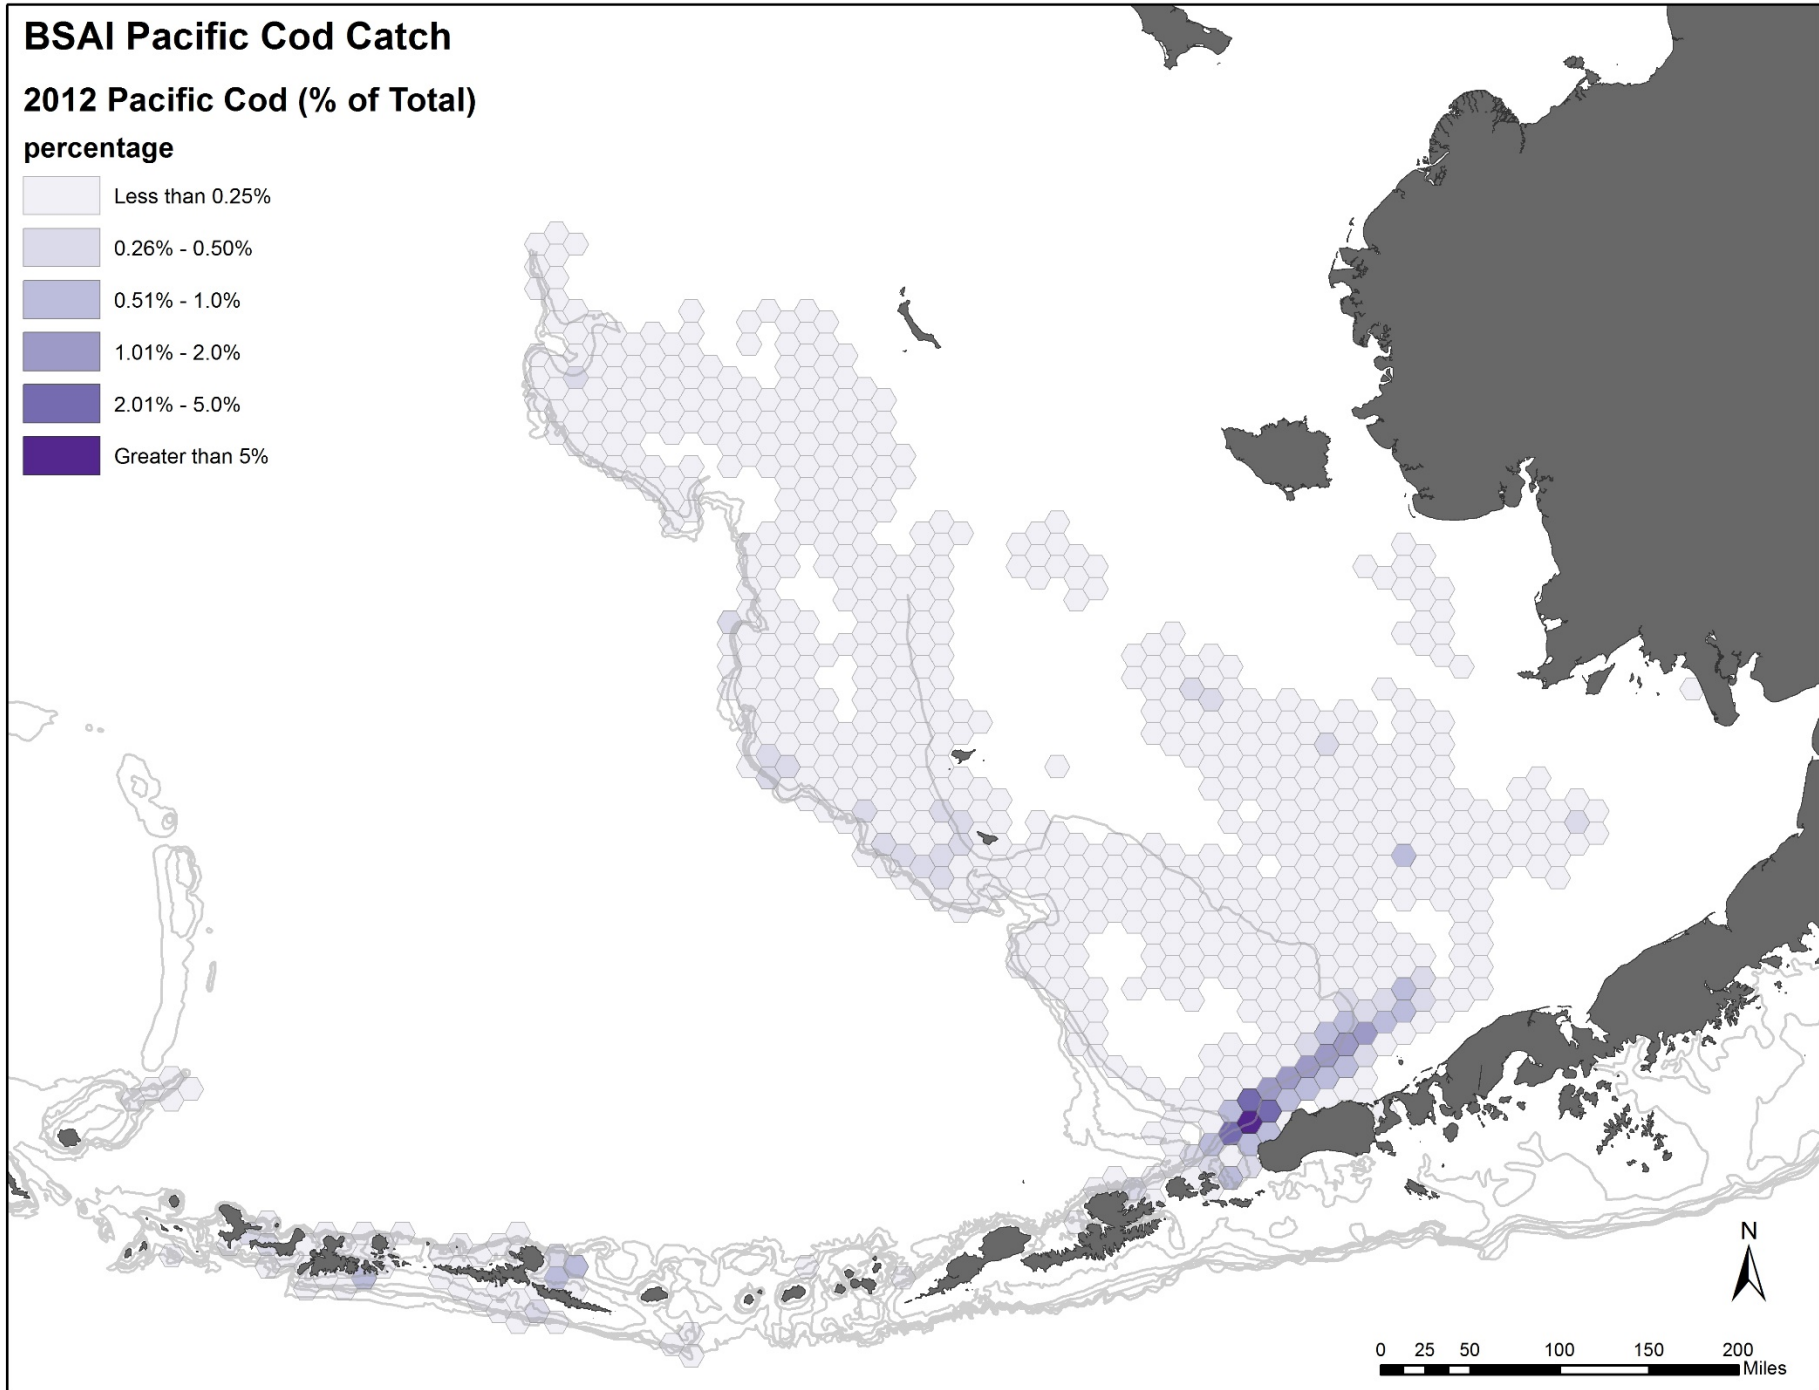

BSAI Pacific Cod Catch

2012 Pacific Cod (% of Total)

percentage