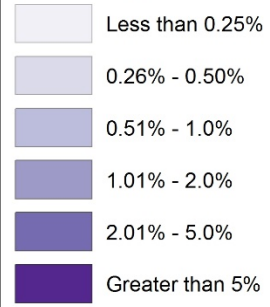

BSAI Pacific Cod Catch

2012 Pacific Cod (% of Total)

percentage