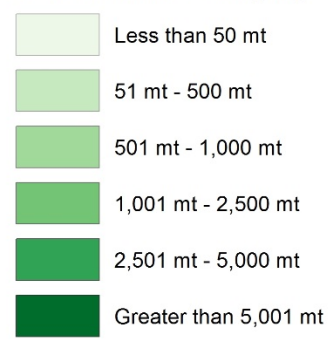

BSAI Pacific Cod Catch

2012 Pacific Cod (mt)