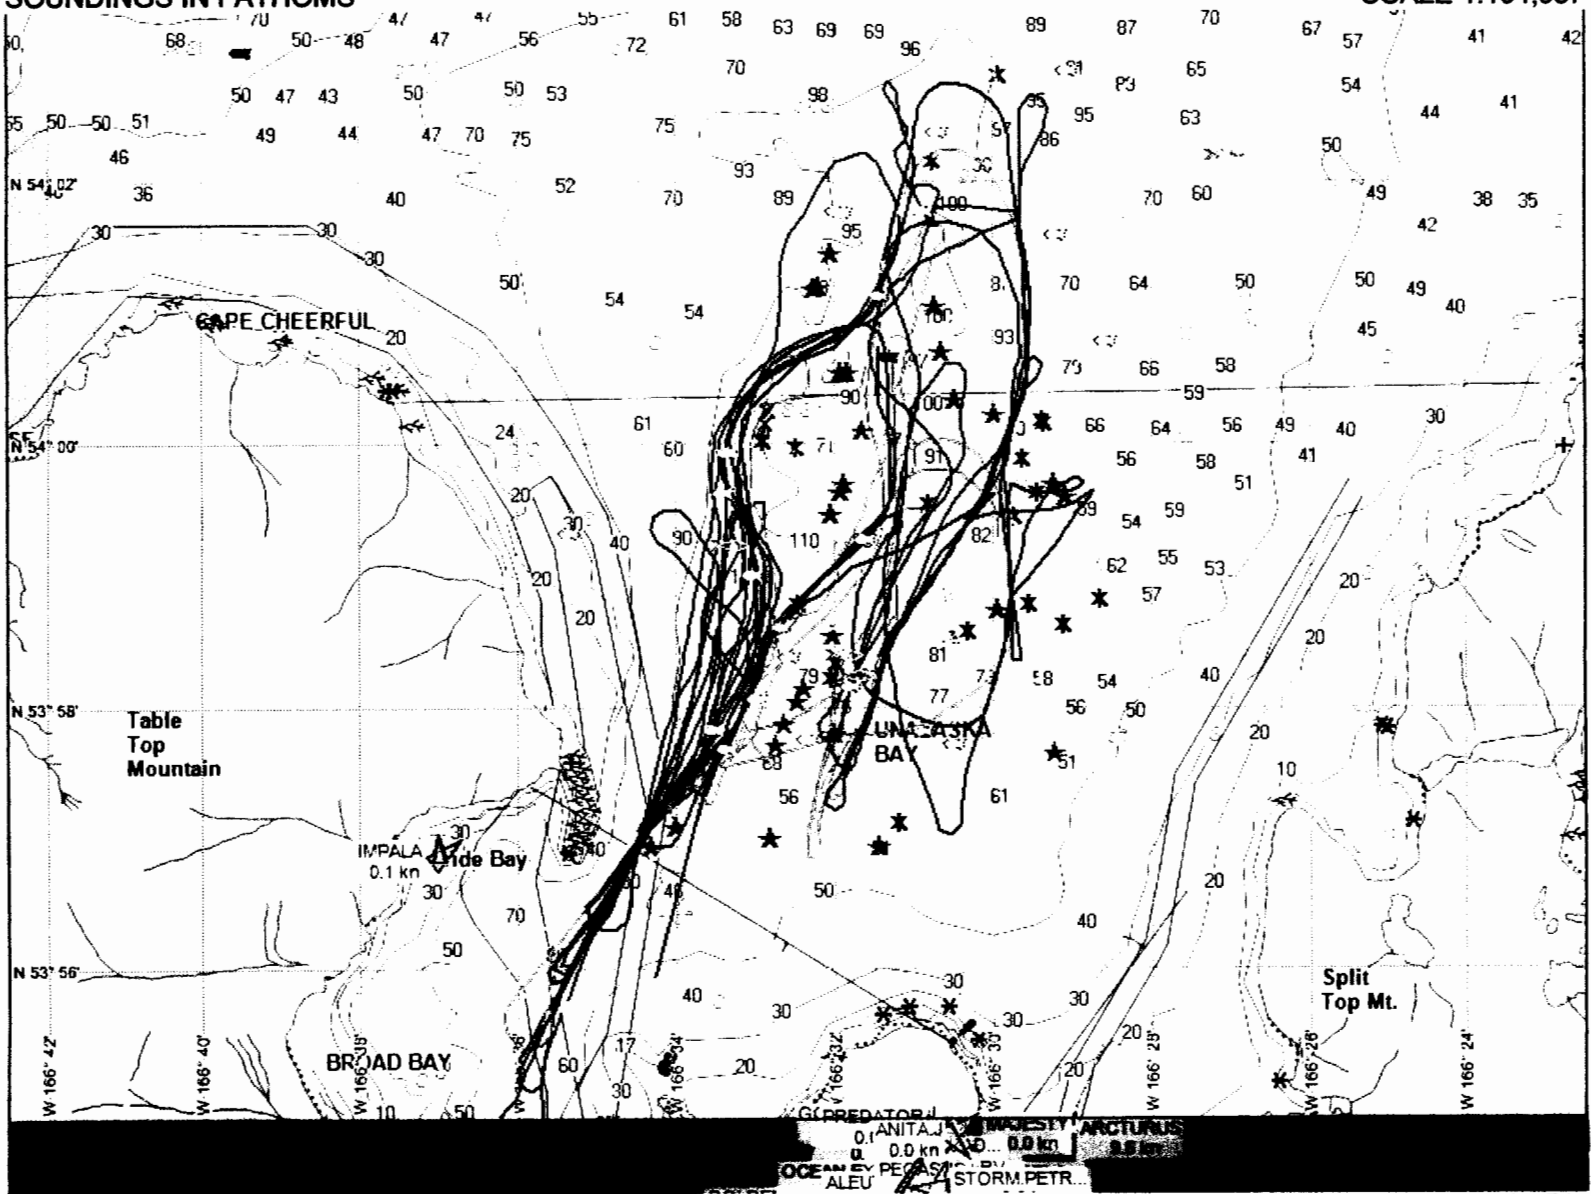

RC 031

SCALE 1:104,957

SOUNDINGS IN FATHOMS

ECC-GLOBE

01/31/10 12:17:04 PM

Submitted by Dan Martin