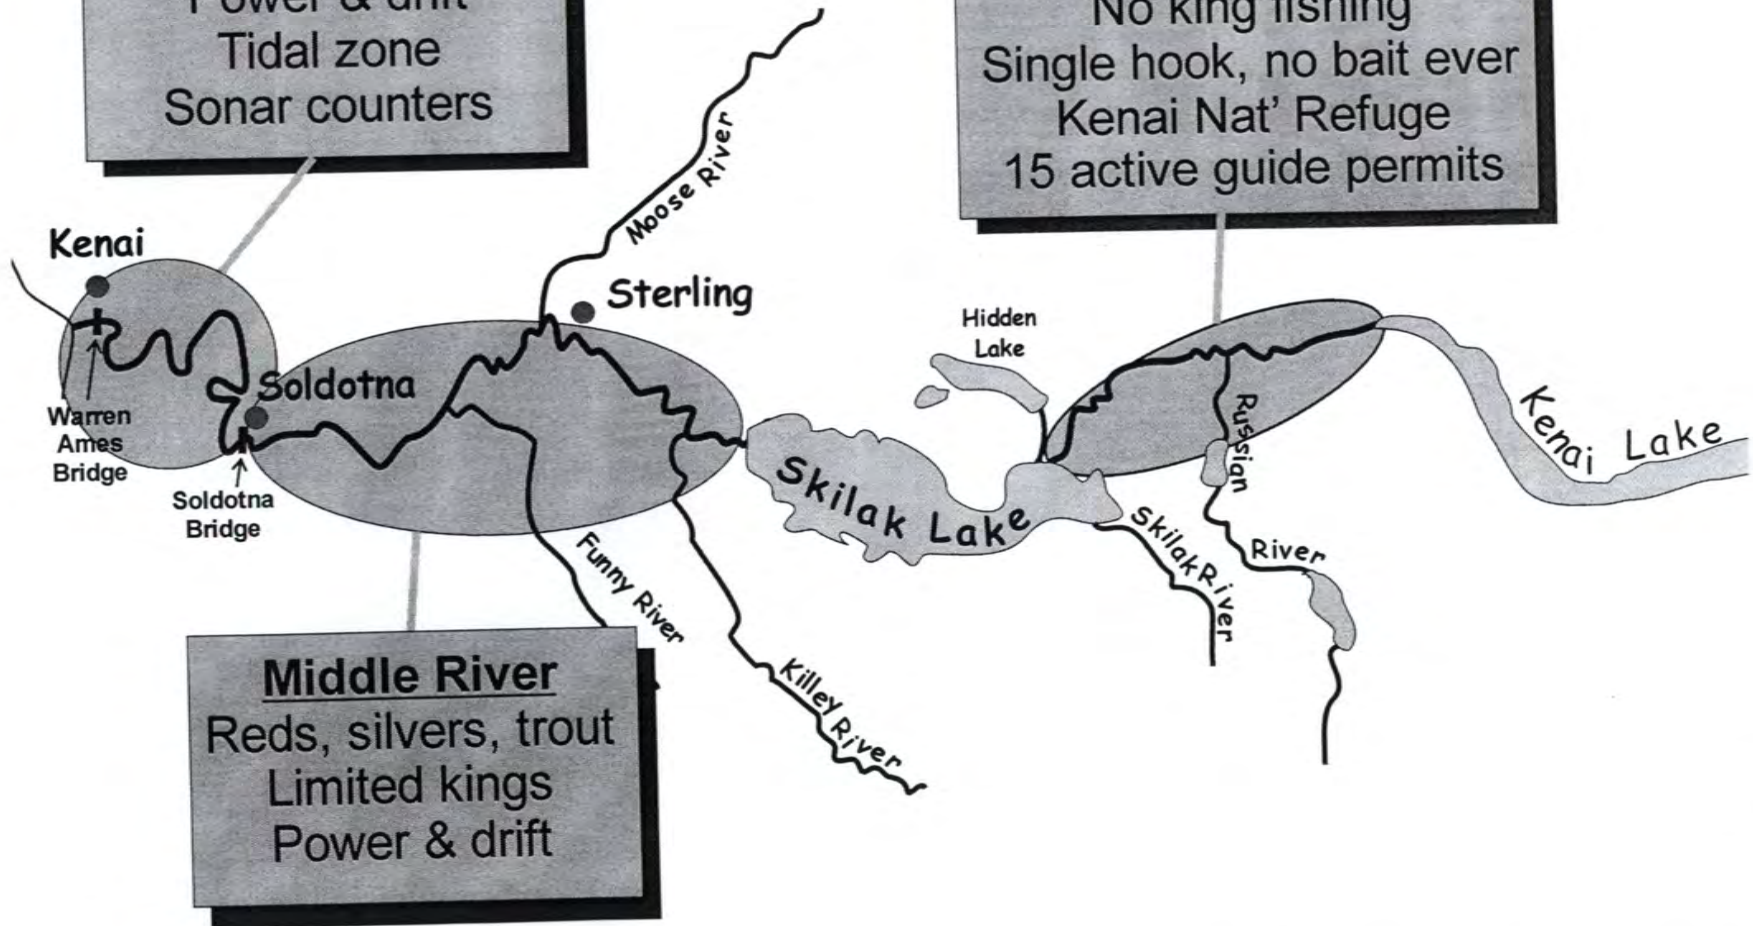

# Kenai River

## Lower River

Kings, reds, silvers  
Power & drift  
Tidal zone  
Sonar counters

## Upper River

Drift boat only  
Trout, reds, silvers  
No king fishing  
Single hook, no bait ever  
Kenai Nat' Refuge  
15 active guide permits

## Middle River

Reds, silvers, trout  
Limited kings  
Power & drift

Submitted by: Kenai River Professional Guides Association

RC 225