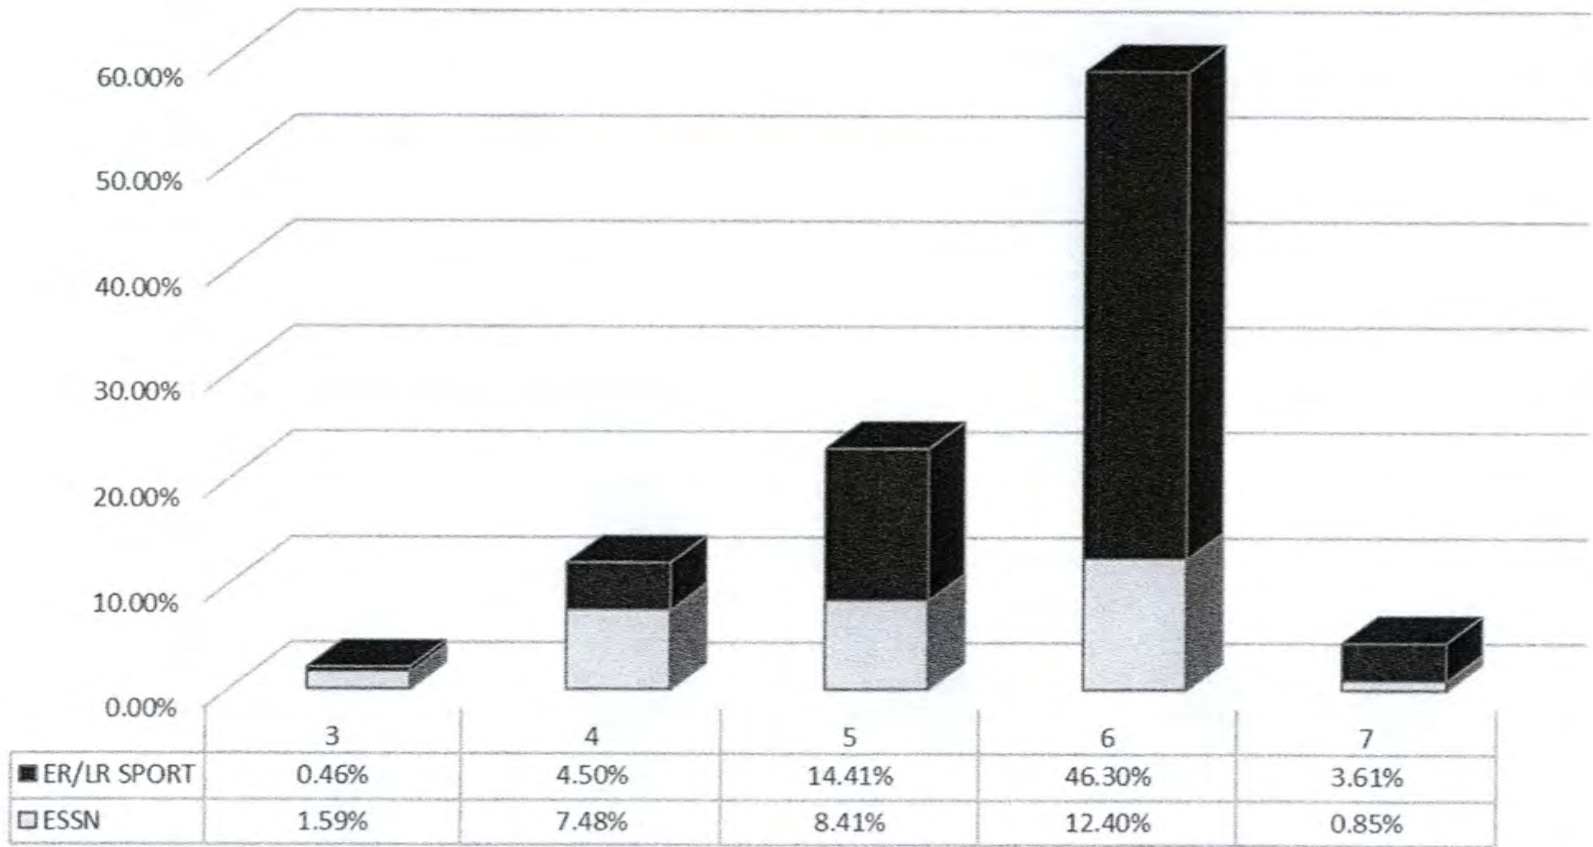

Total Kenai King Harvest By Age 1986-2012

This graph represents all Kenai King salmon harvested by the in-river sport fishery and the ESSN commercial fishery. Notice the highly selective nature of the in-river fishery.