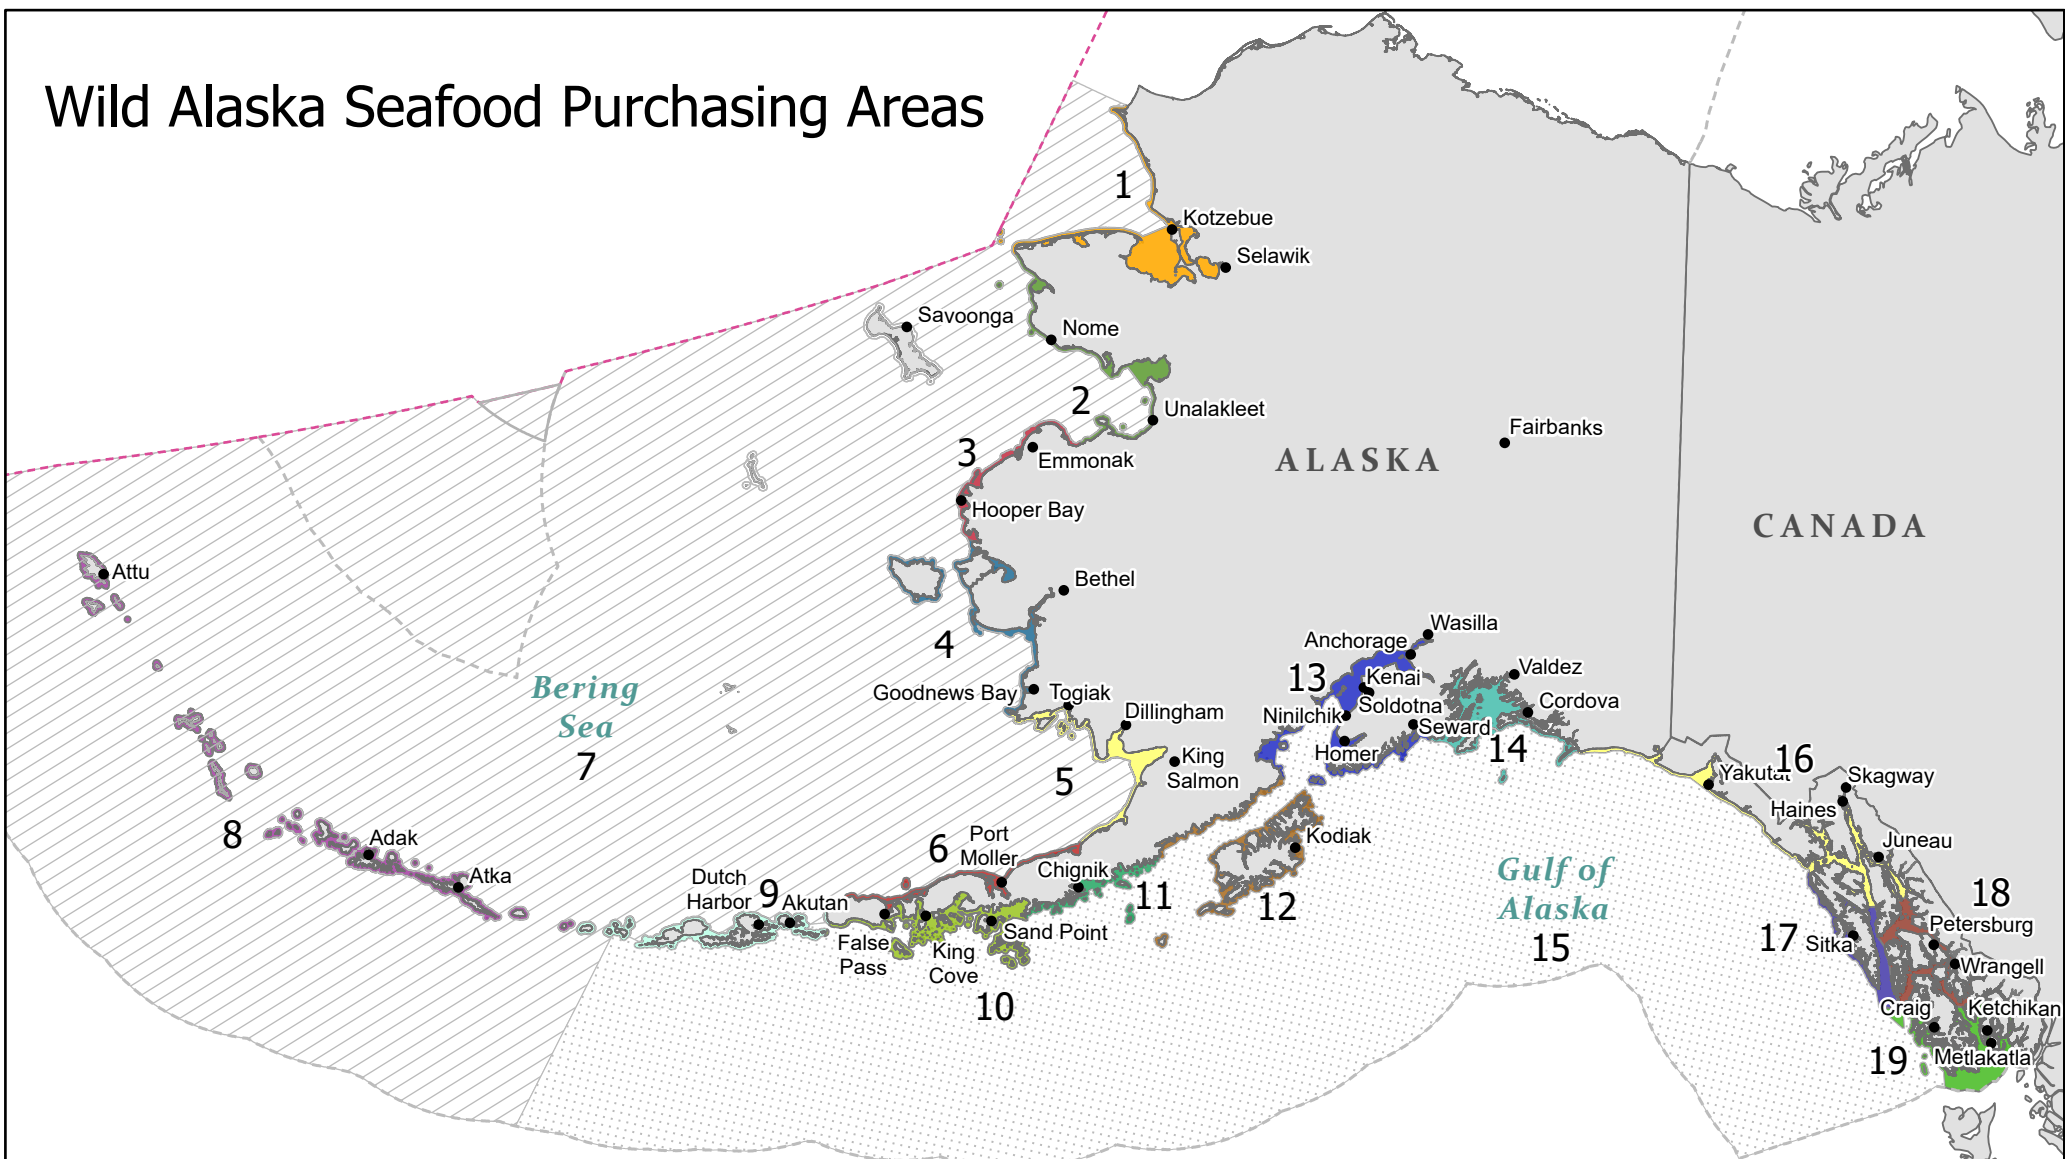

# Wild Alaska Seafood Purchasing Areas

## ▨ Bering Sea (7)

- ▨ Kotzebue (1)
- ▨ Norton Sound (2)
- ▨ Lower Yukon (3)
- ▨ Kuskokwin (4)
- ▨ Bristol Bay (5)
- ▨ North Alaska Peninsula (6)
- ▨ Adak/West Aleutians (8)
- ▨ Dutch Harbor (9)

## ▨ Gulf of Alaska (15)

- ▨ South Alaska Peninsula (10)
- ▨ Chignik (11)
- ▨ Kodiak (12)
- ▨ Cook Inlet (13)
- ▨ Prince William Sound (14)
- ▨ Juneau/Yakutat (16)
- ▨ Sitka/Pelican (17)
- ▨ Petersburg/Wrangell (18)
- ▨ Ketchikan/Craig (19)

## Maritime Boundaries

- US EEZ
- Eastern Special Area
- - - Int'l Maritime Boundary N' EEZ

Note: numbers are for map reference only.