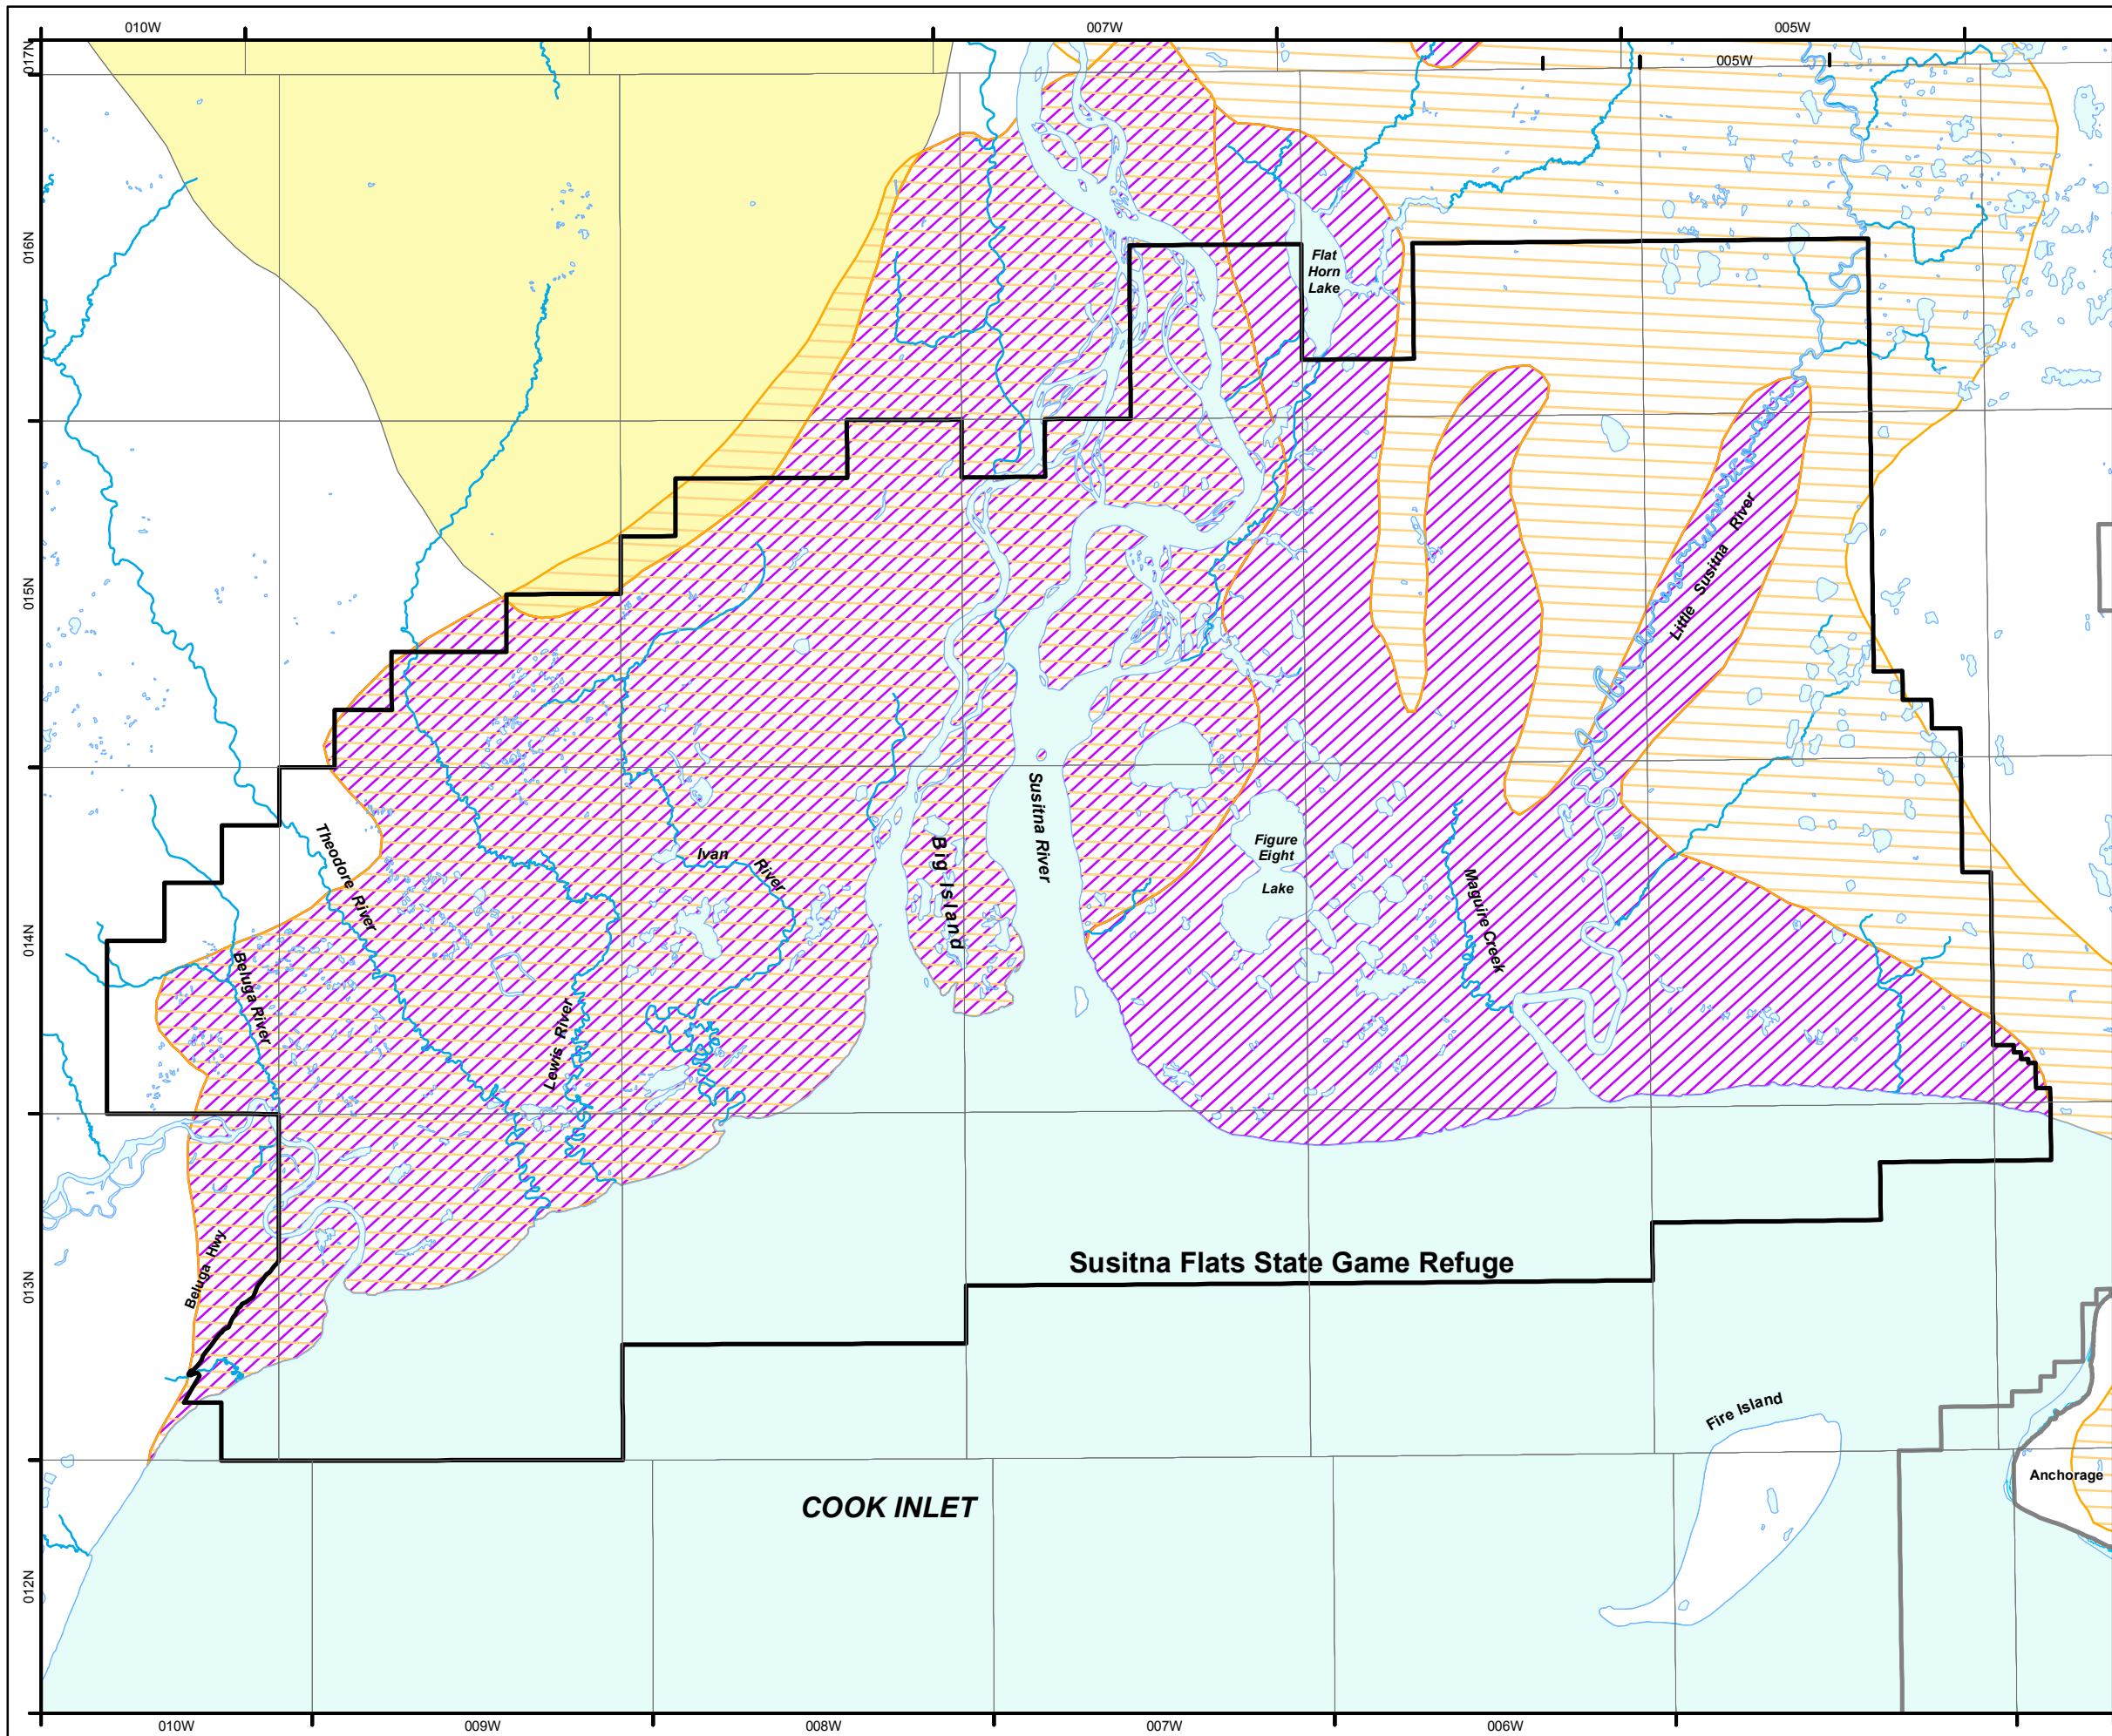

Susitna Flats State Game Refuge

Legend

 SUSITNA FLATS STATE GAME REFUGE

Species 1

Moose

-  Wintering
-  Calving
-  Rutting

 Brown Bear general concentrations throughout area

State of Alaska
 Dept. of Fish & Game
 DRAFT Date: 10/1/2012

Location Map