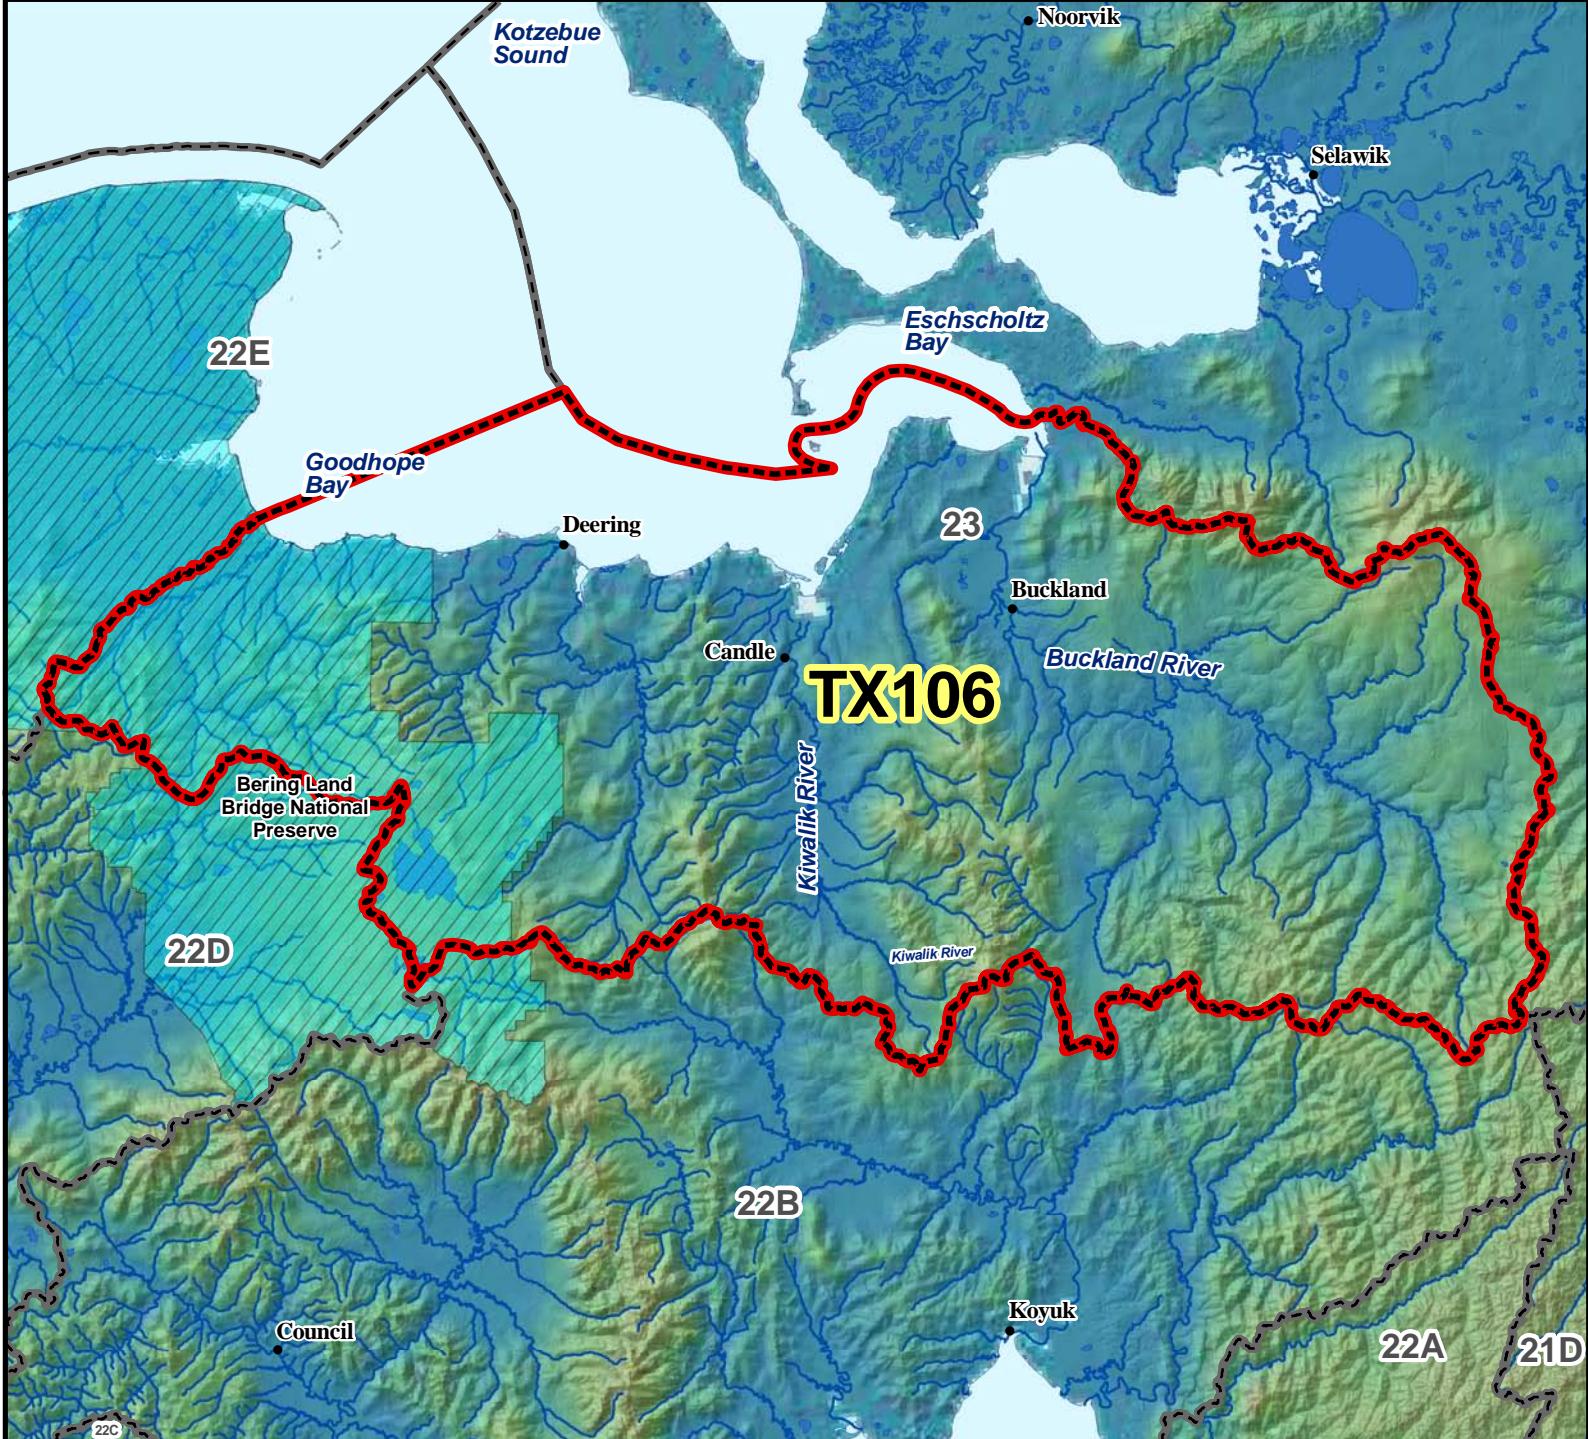

TX106 Muskox Tier II Permit Hunt

AREA DESCRIPTION: Unit 23, that portion on the Seward Peninsula west of and including the Buckland River drainage.