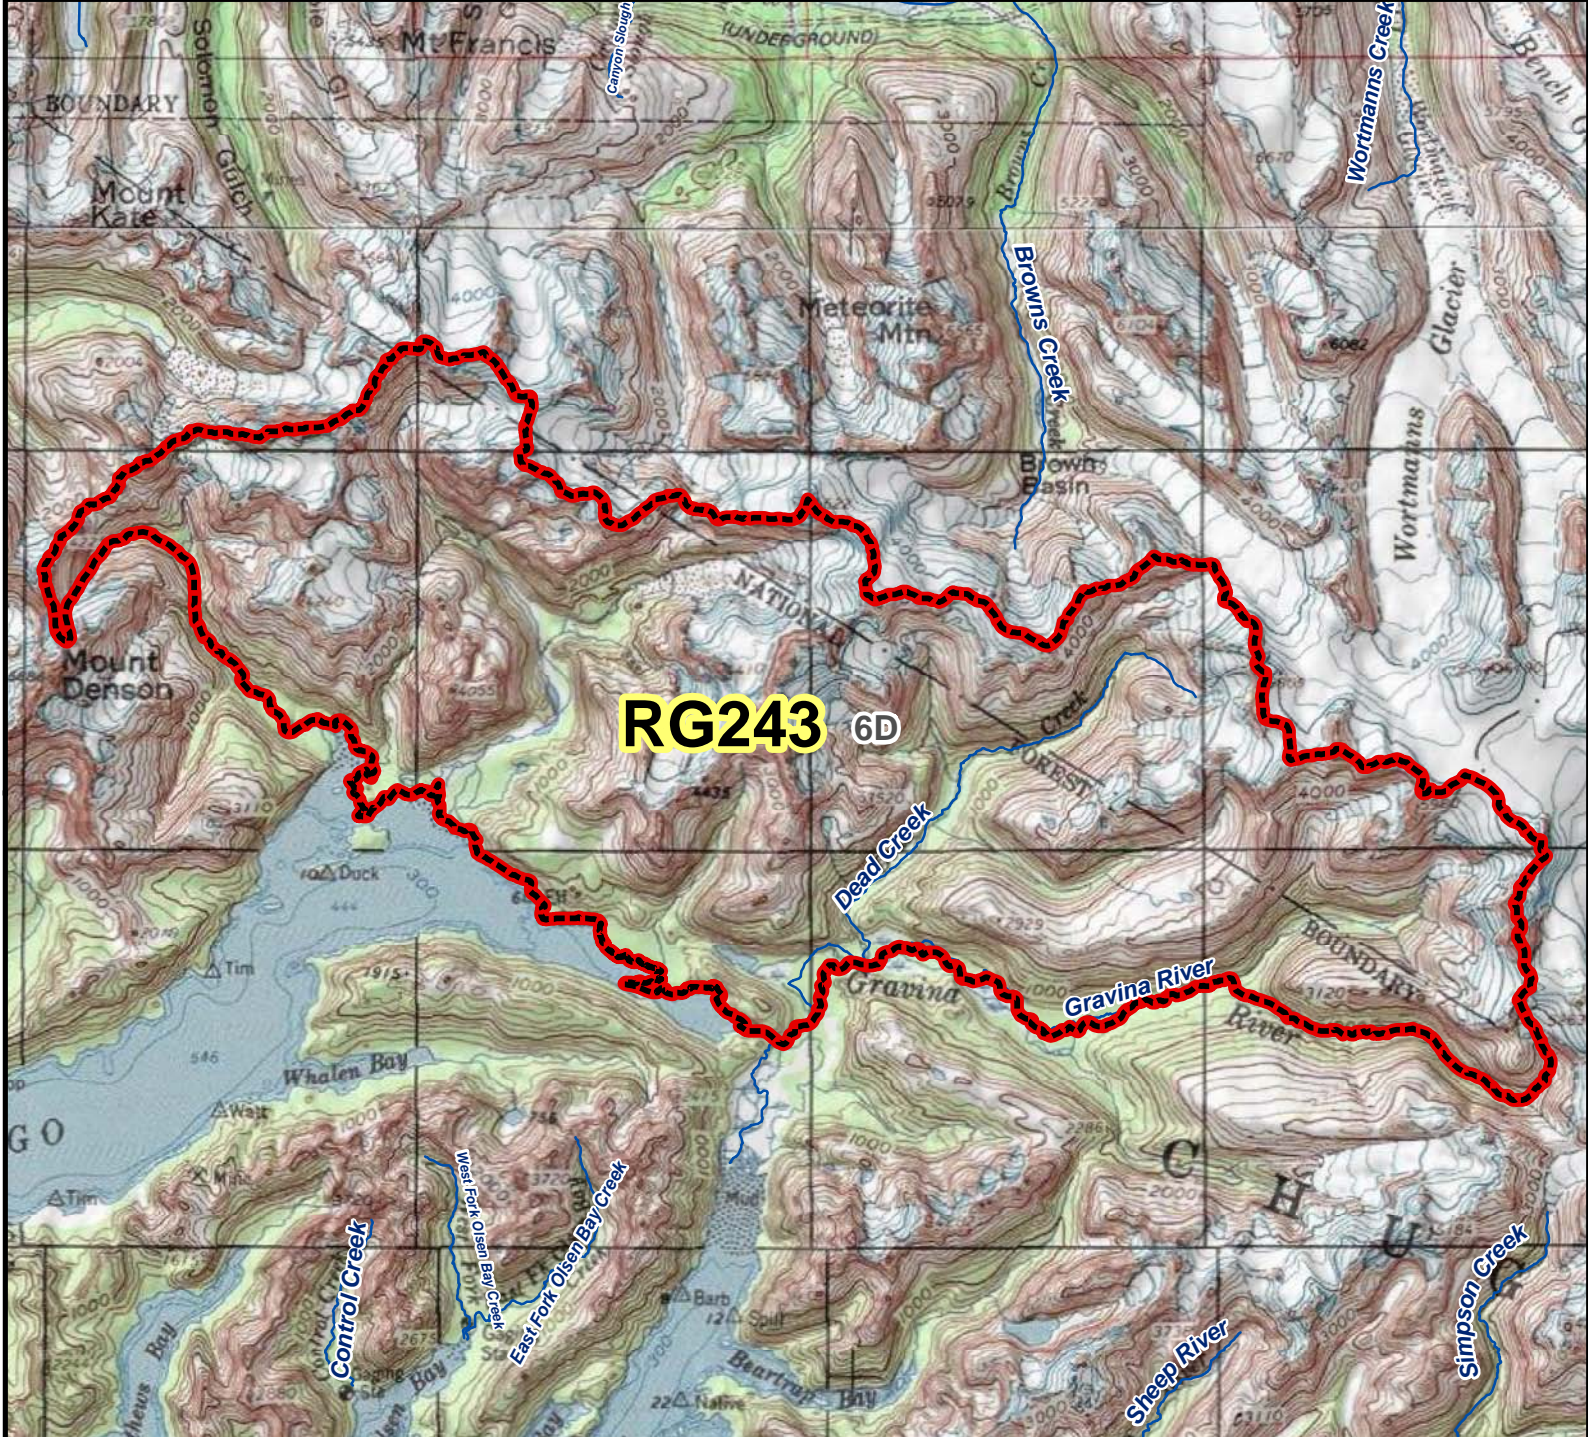

RG243 Mountain Goat Registration Permit Hunt

RG243 6D

AREA DESCRIPTION: Unit 6D, the southern drainages north of Port Fidalgo and Gravina River, and east of Denson Creek, and west of Cordova Glacier.

N

- Hunt Area
- Subunit Boundary
- Closed Area
- Controlled Use Area
- Management Area
- National Park/Monument
- National Wildlife Refuge
- Military Closure
- Other State Areas
- Closed to Hunting