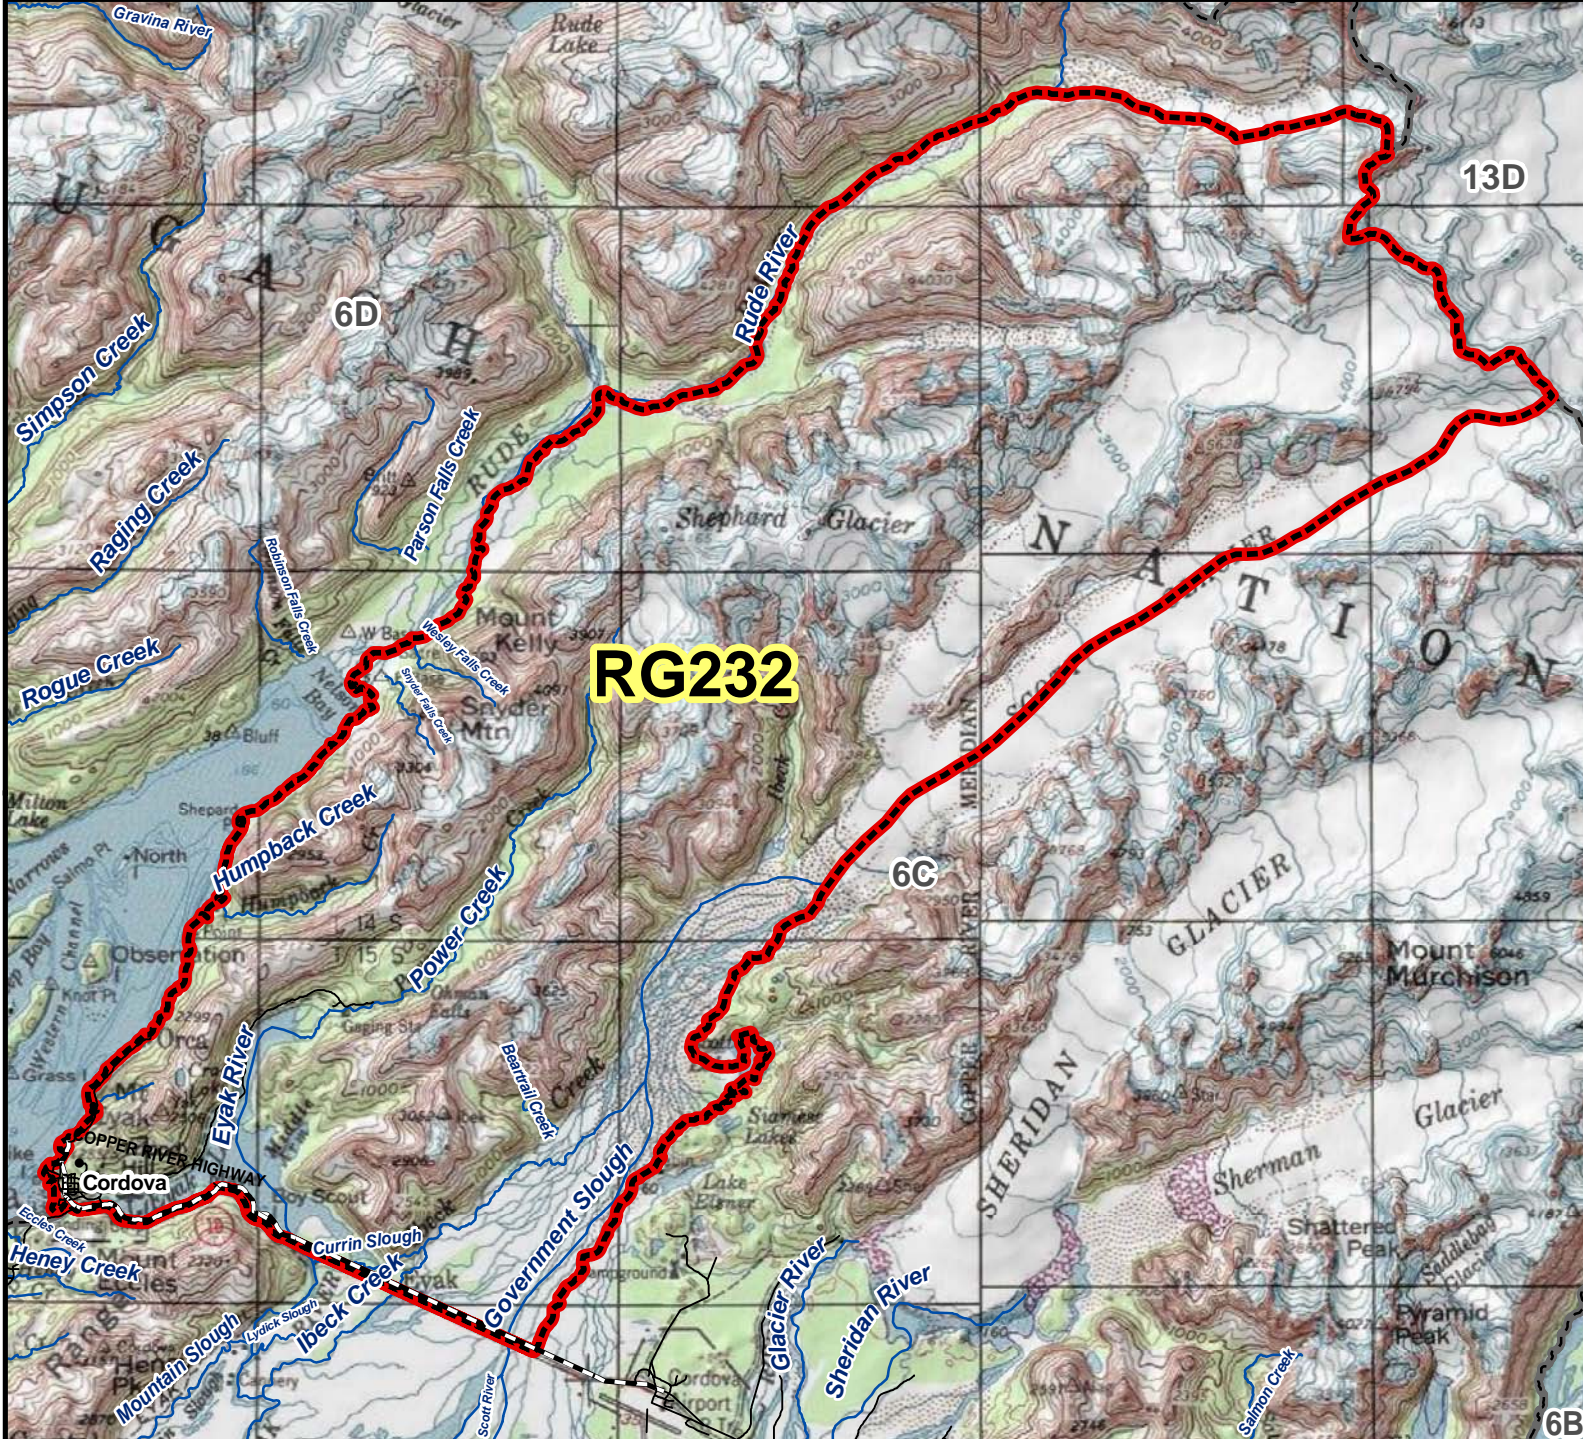

RG232 Mountain Goat Registration Permit Hunt

AREA DESCRIPTION: Unit 6C, that portion west of Scott Glacier and the main channel of Scott River, north of the Copper River Highway.