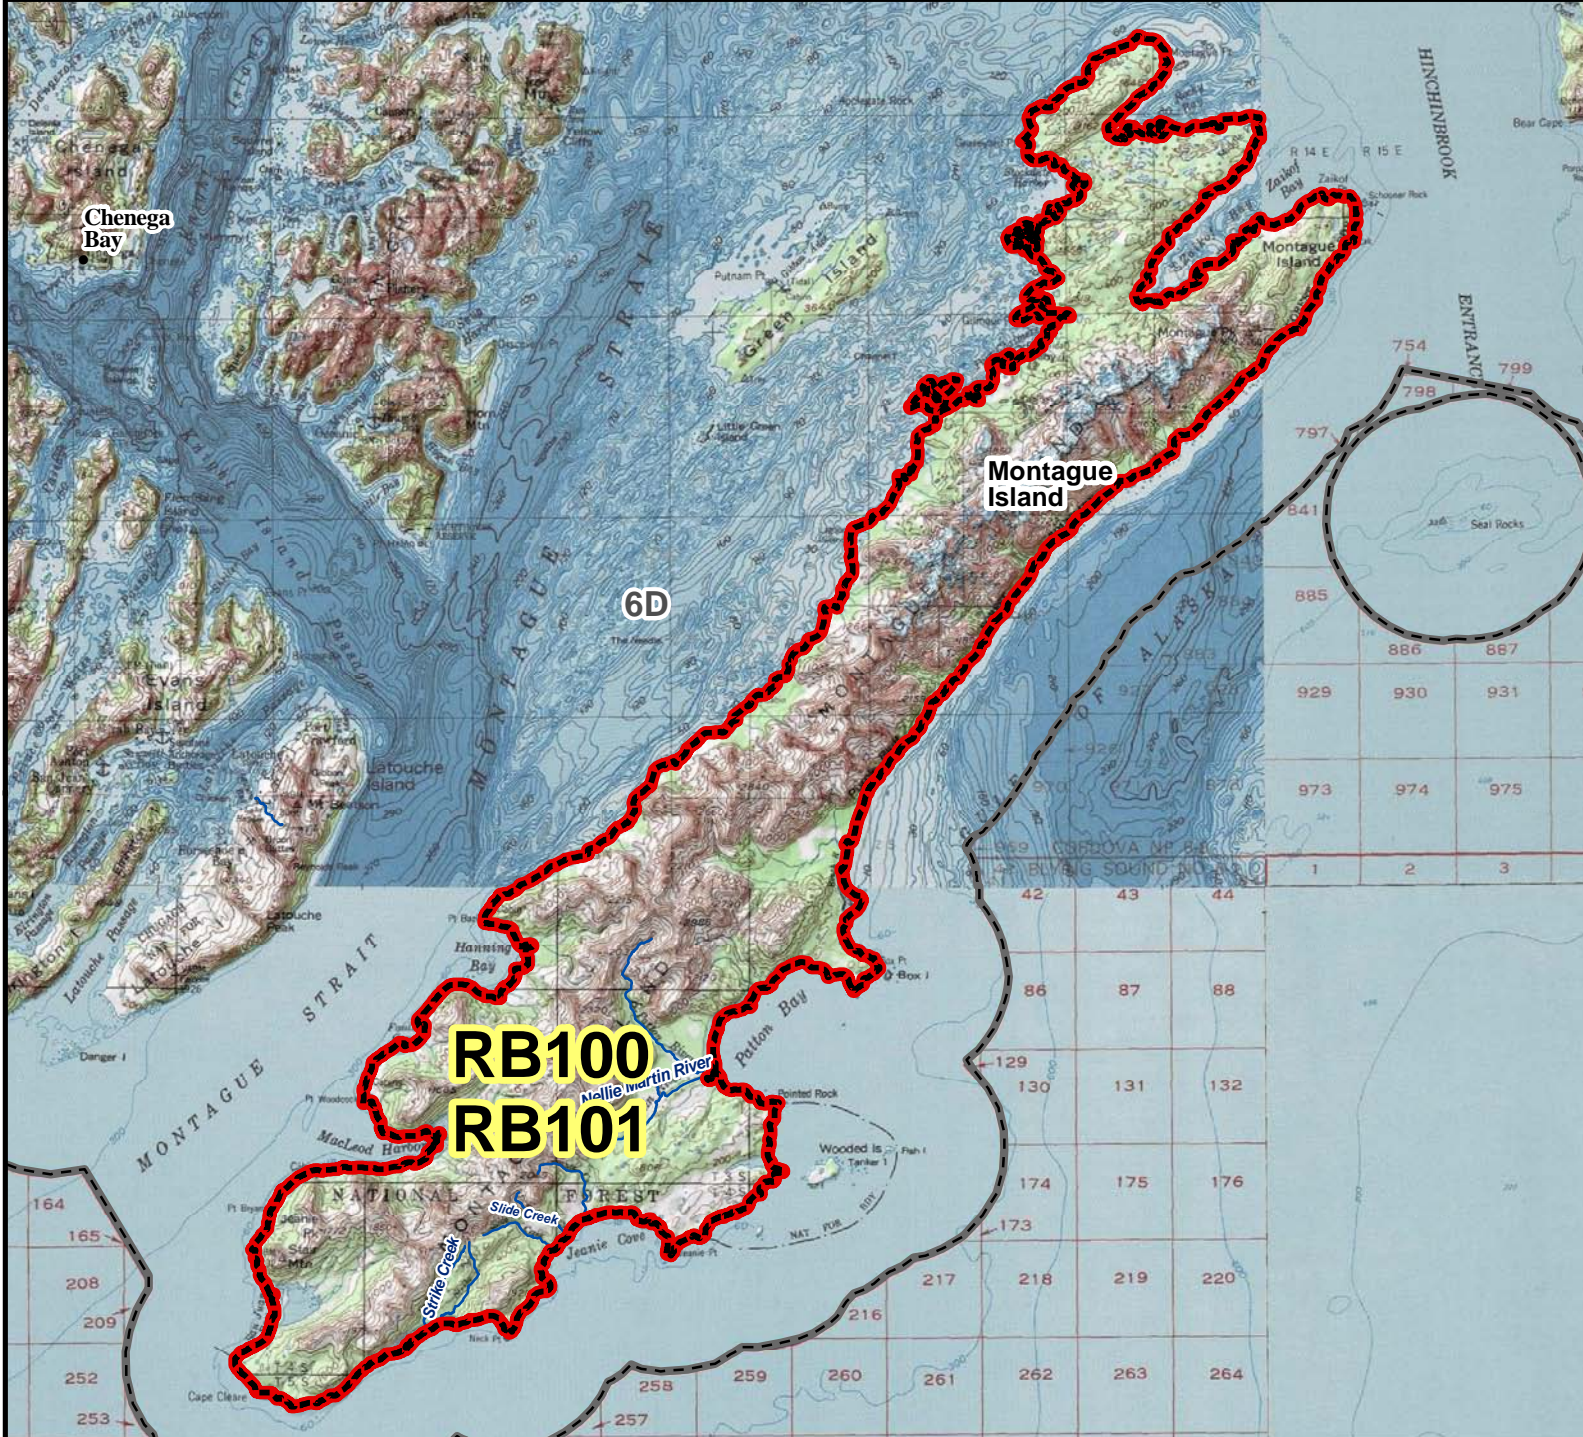

RB100 RB101 Brown Bear Registration Permit Hunt

AREA DESCRIPTION: Unit 6D, Montague Island.