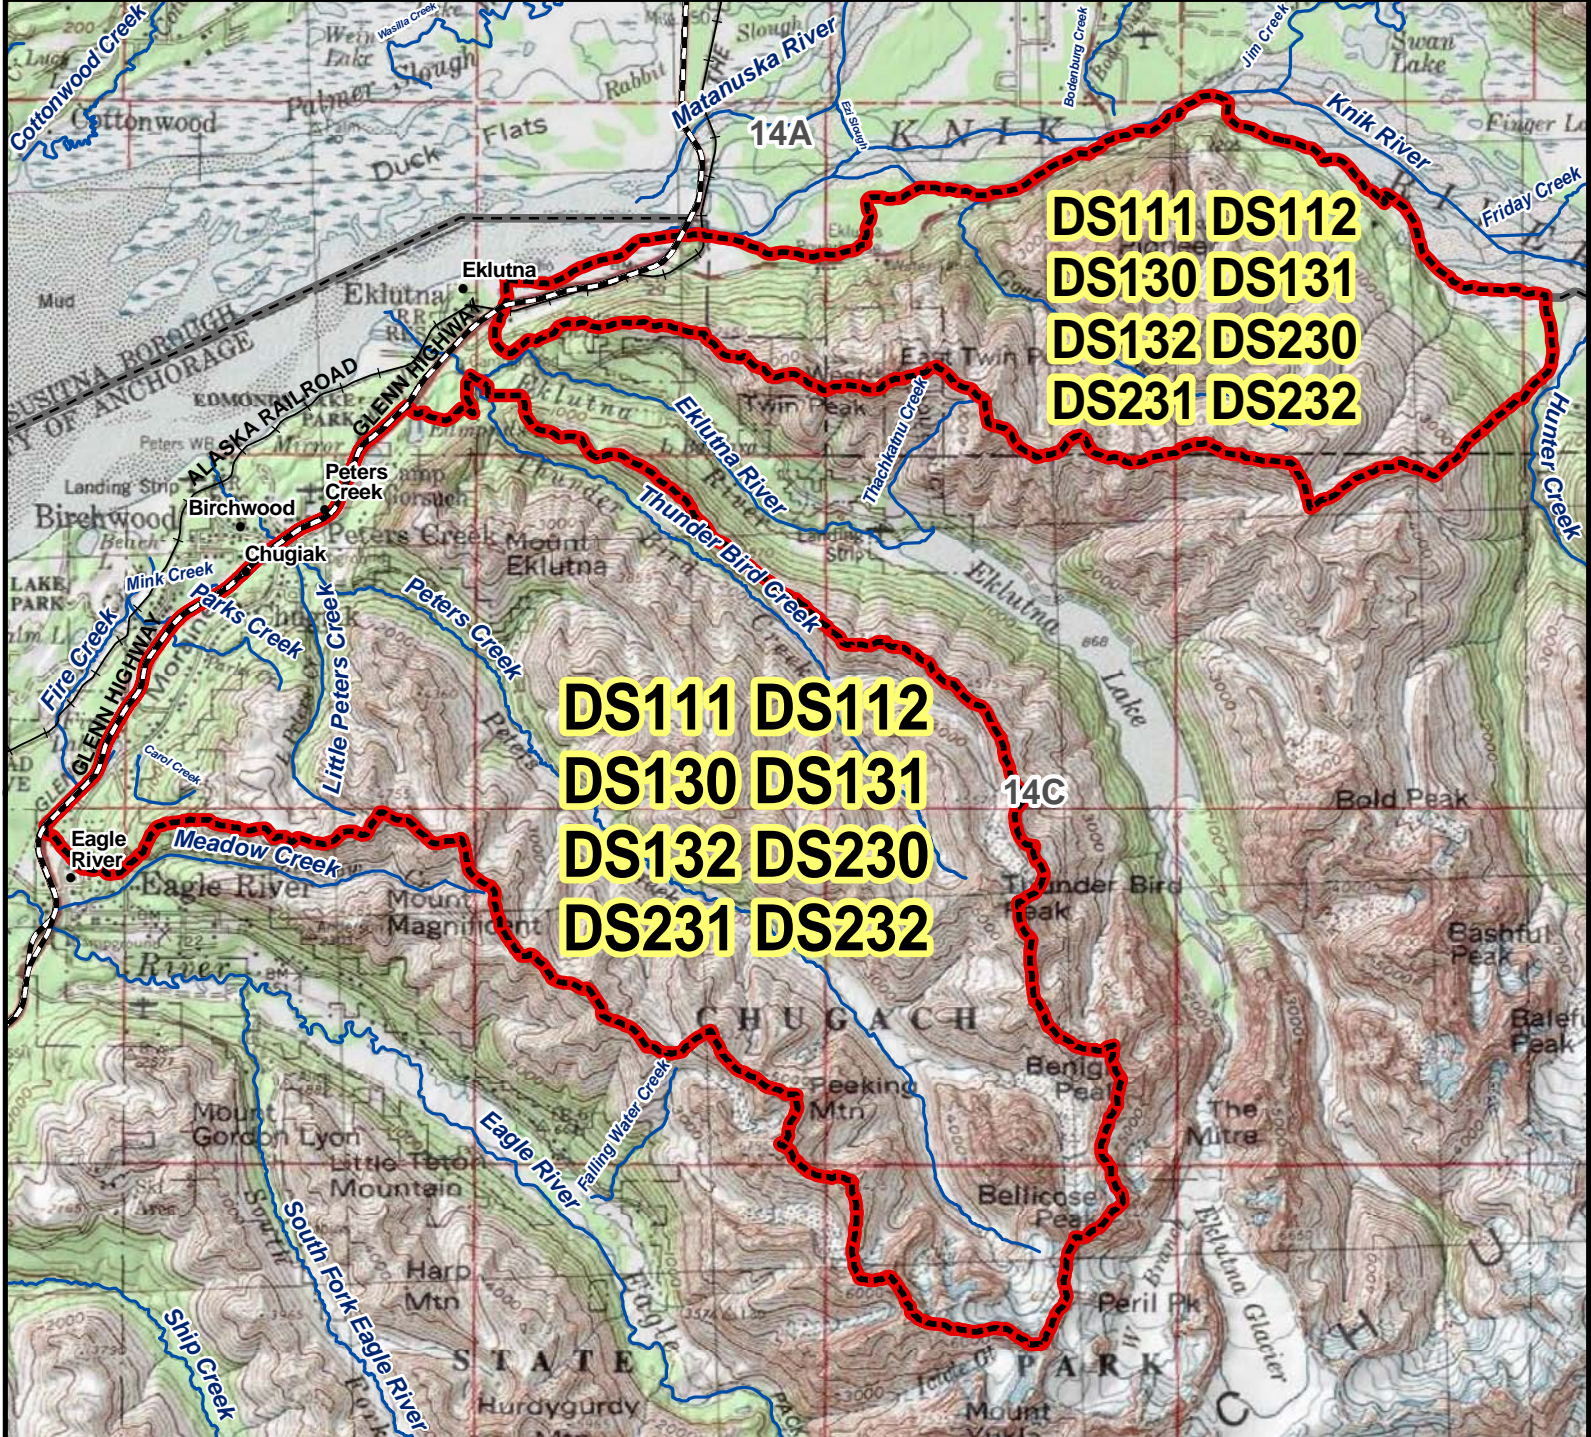

DS111 DS112 DS130 DS131 DS132 DS230 DS231 DS232

Sheep

Drawing Permit Hunt

AREA DESCRIPTION: Unit 14C, that portion within the drainages of Peters Creek, Thunderbird Creek, Goat Creek and Knik River downstream from the Hunter Creek drainage.