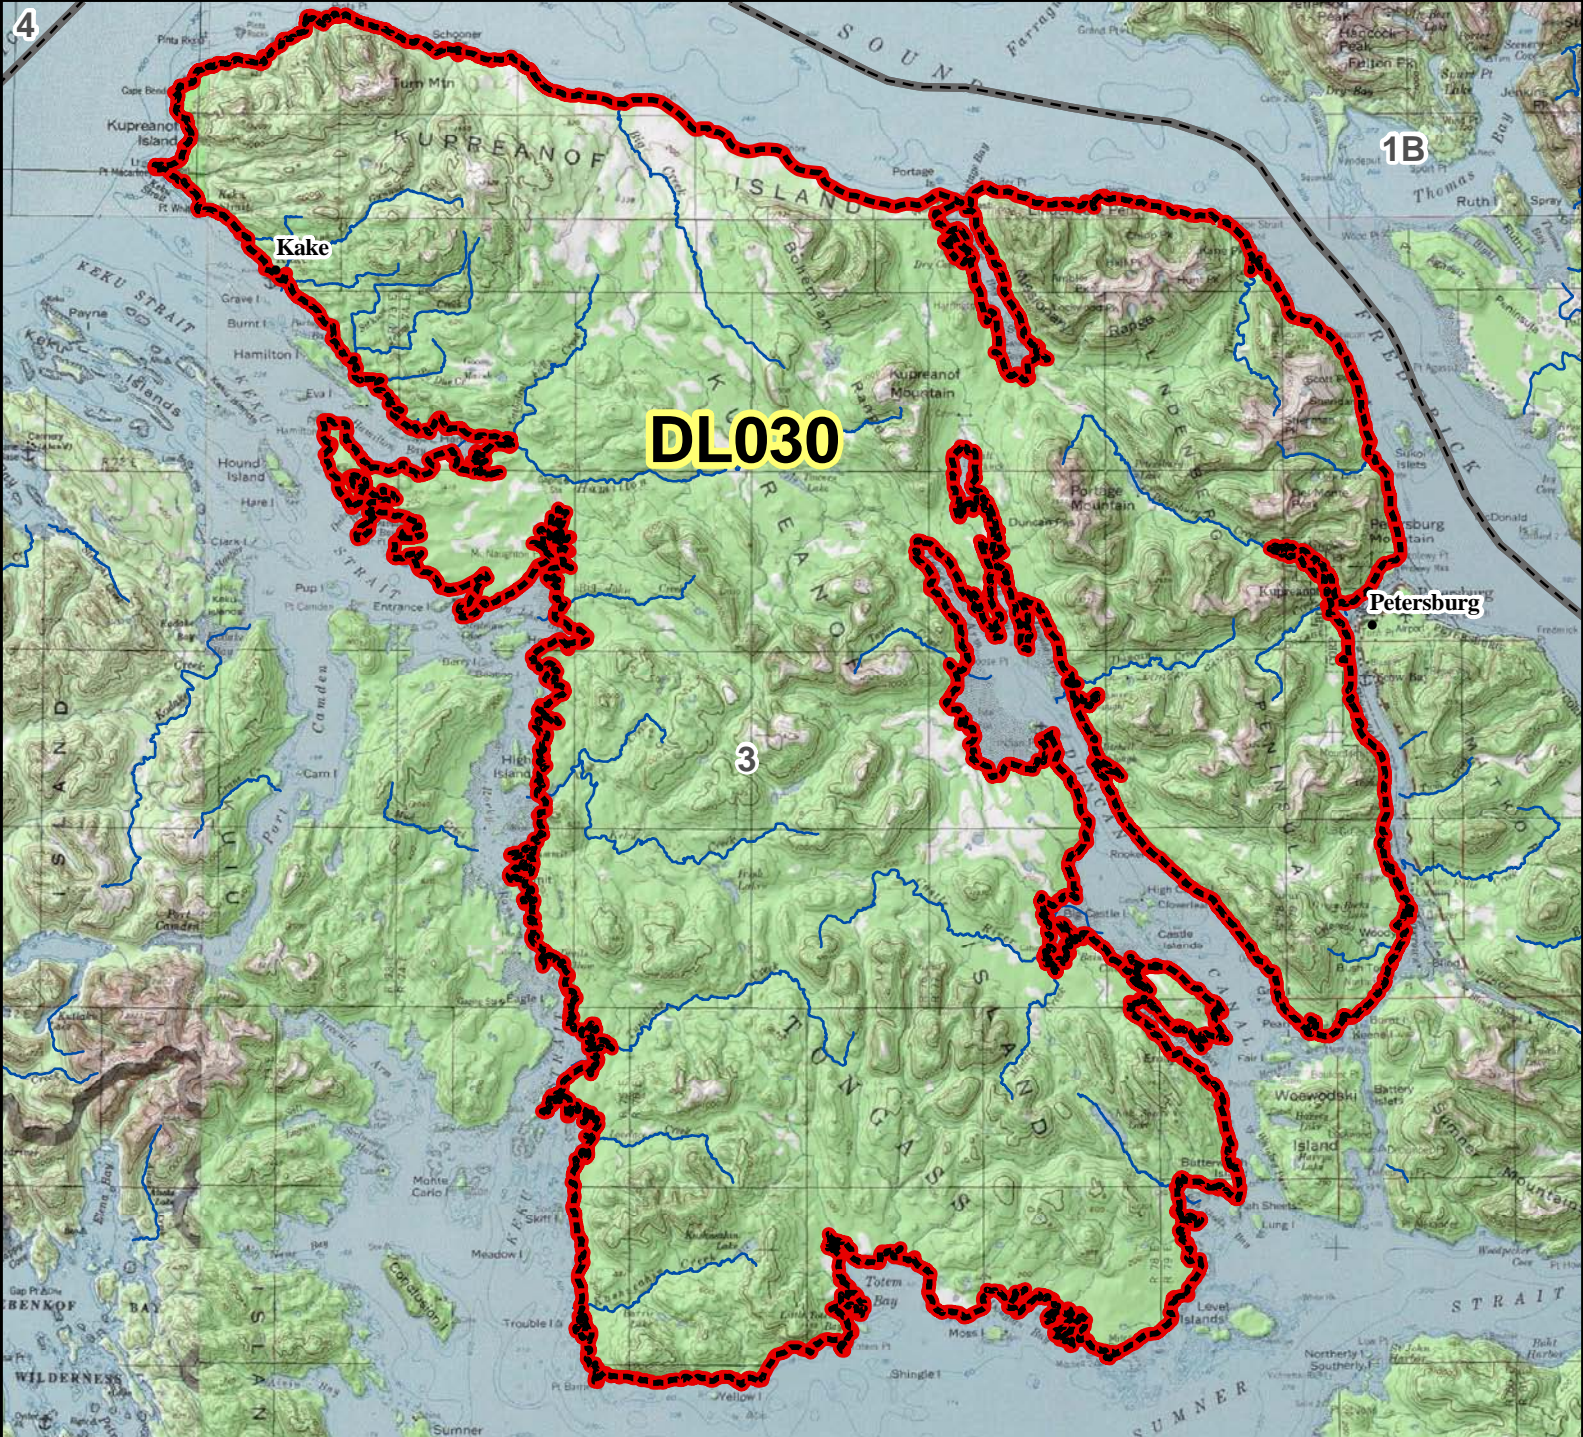

DL030 Black Bear Drawing Permit Hunt

AREA DESCRIPTION: Unit 3, Kupreanof Island.