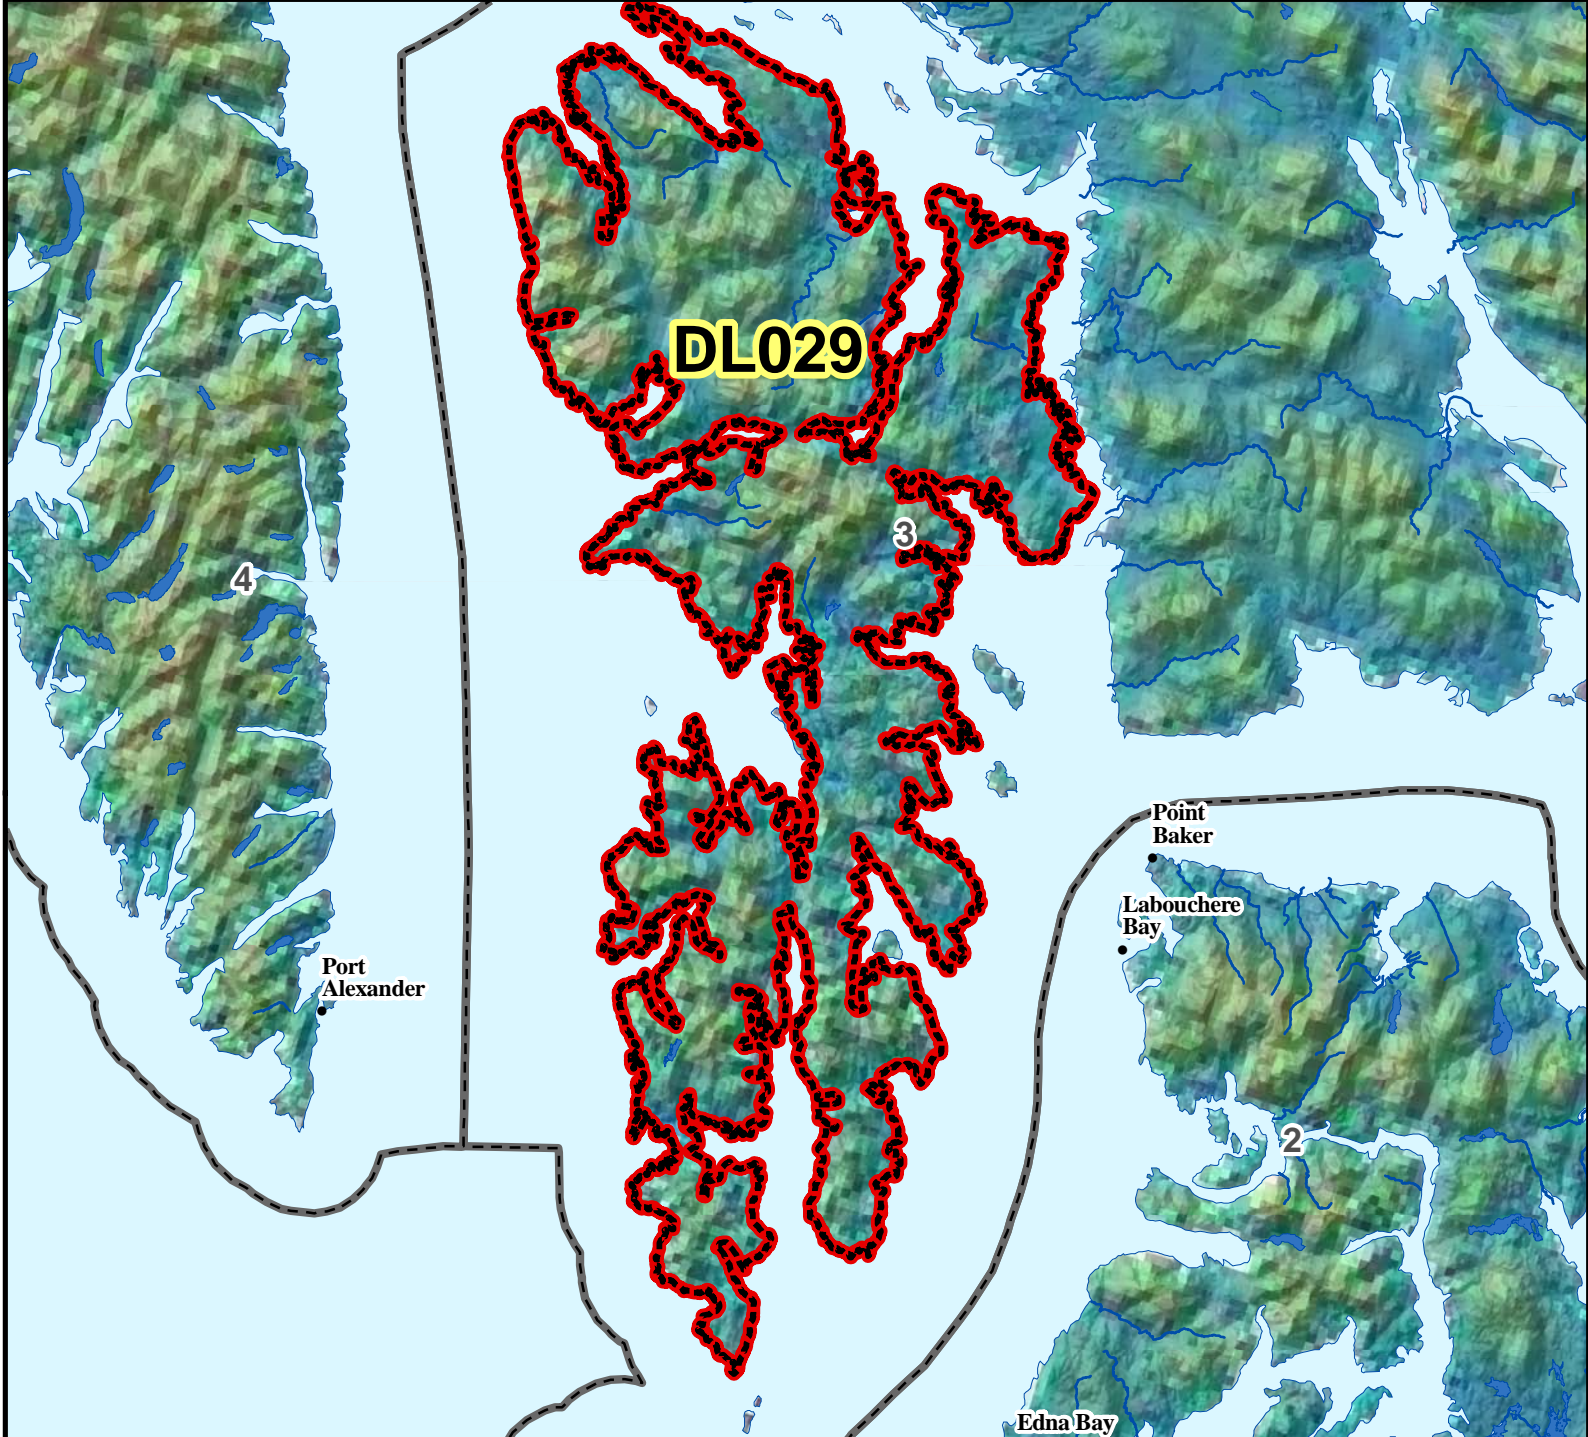

DL029 Black Bear Drawing Permit Hunt

AREA DESCRIPTION: Unit 3, Kuiu Island.