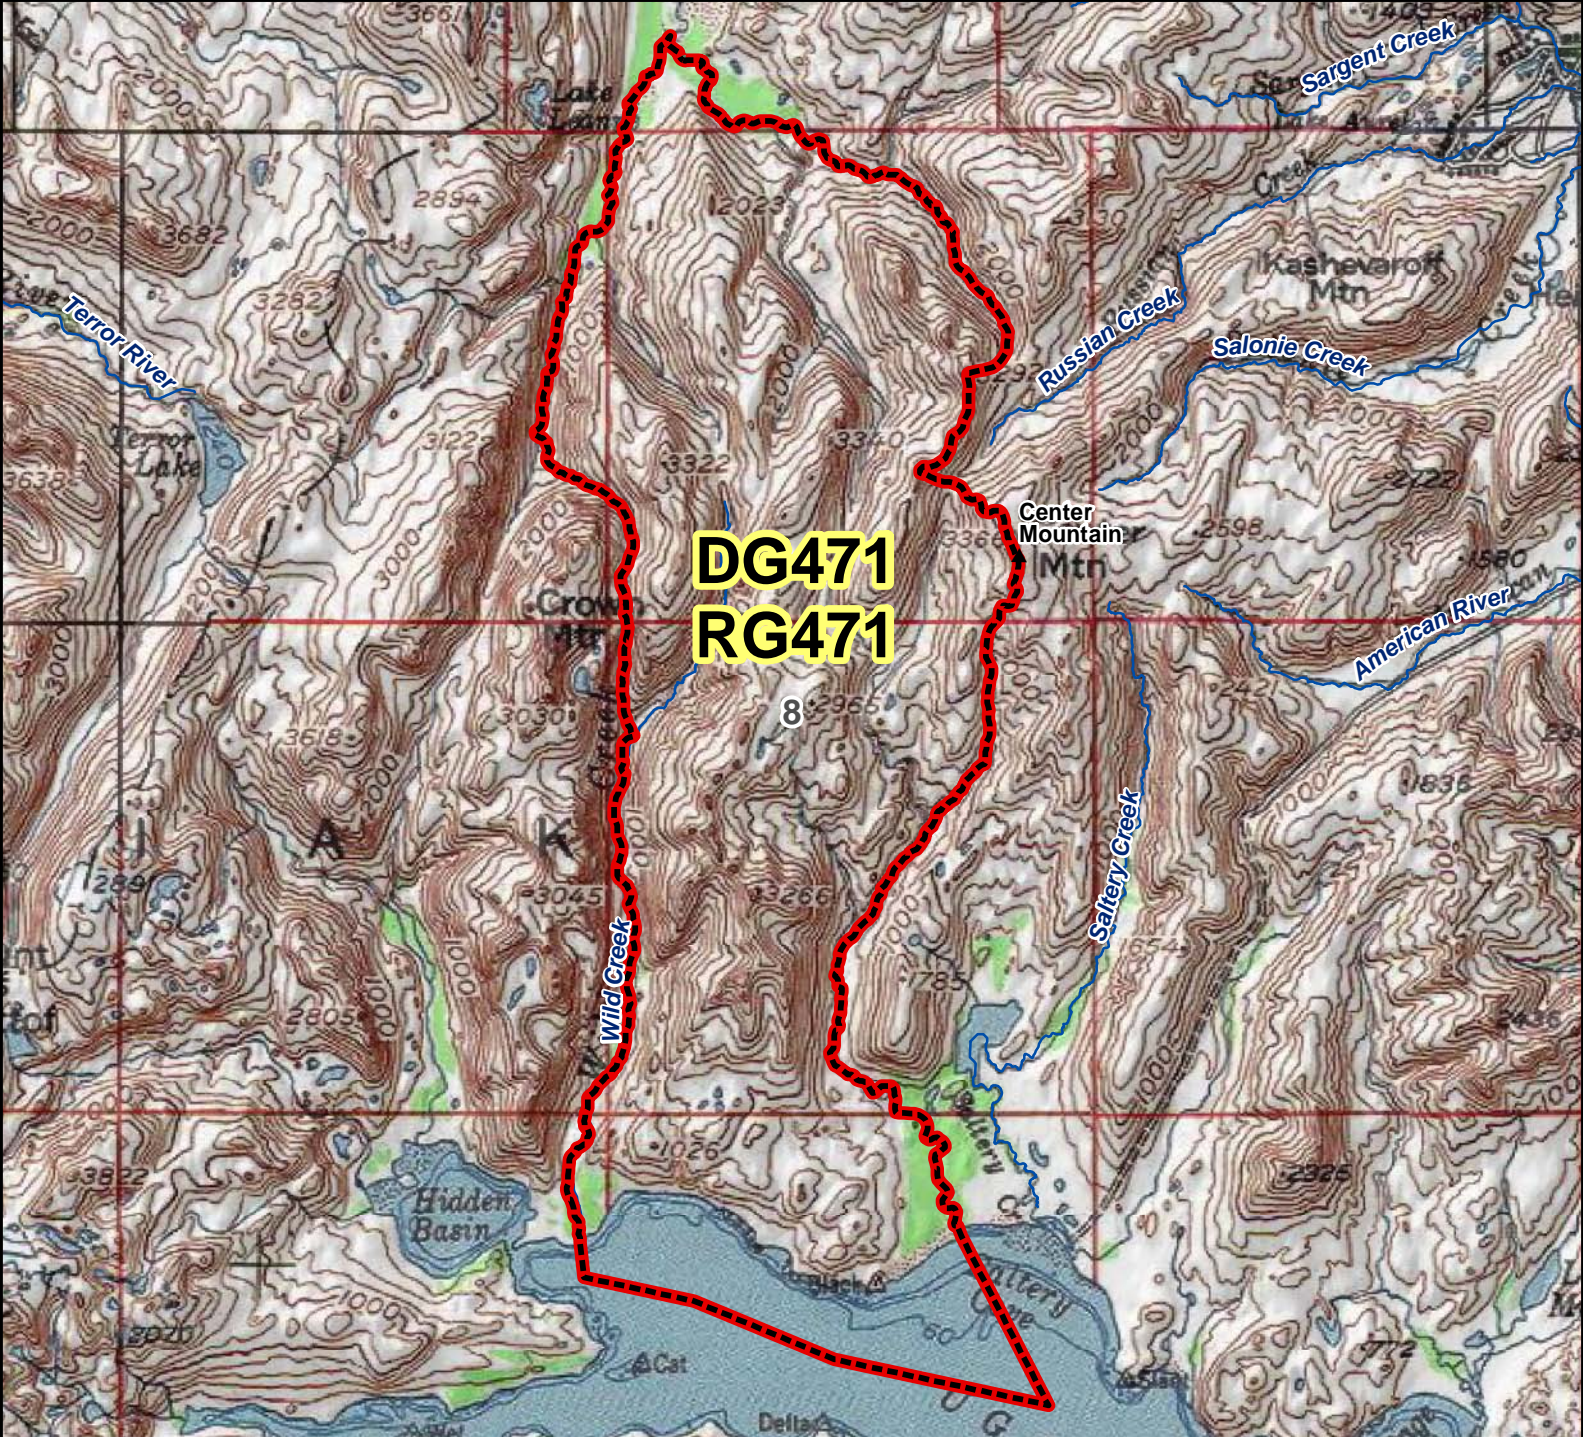

DG471 RG471 Mountain Goat Drawing / Registration Permit Hunt

**DG471
RG471**

AREA DESCRIPTION: Unit 8, Wild Creek - Center Mountain.