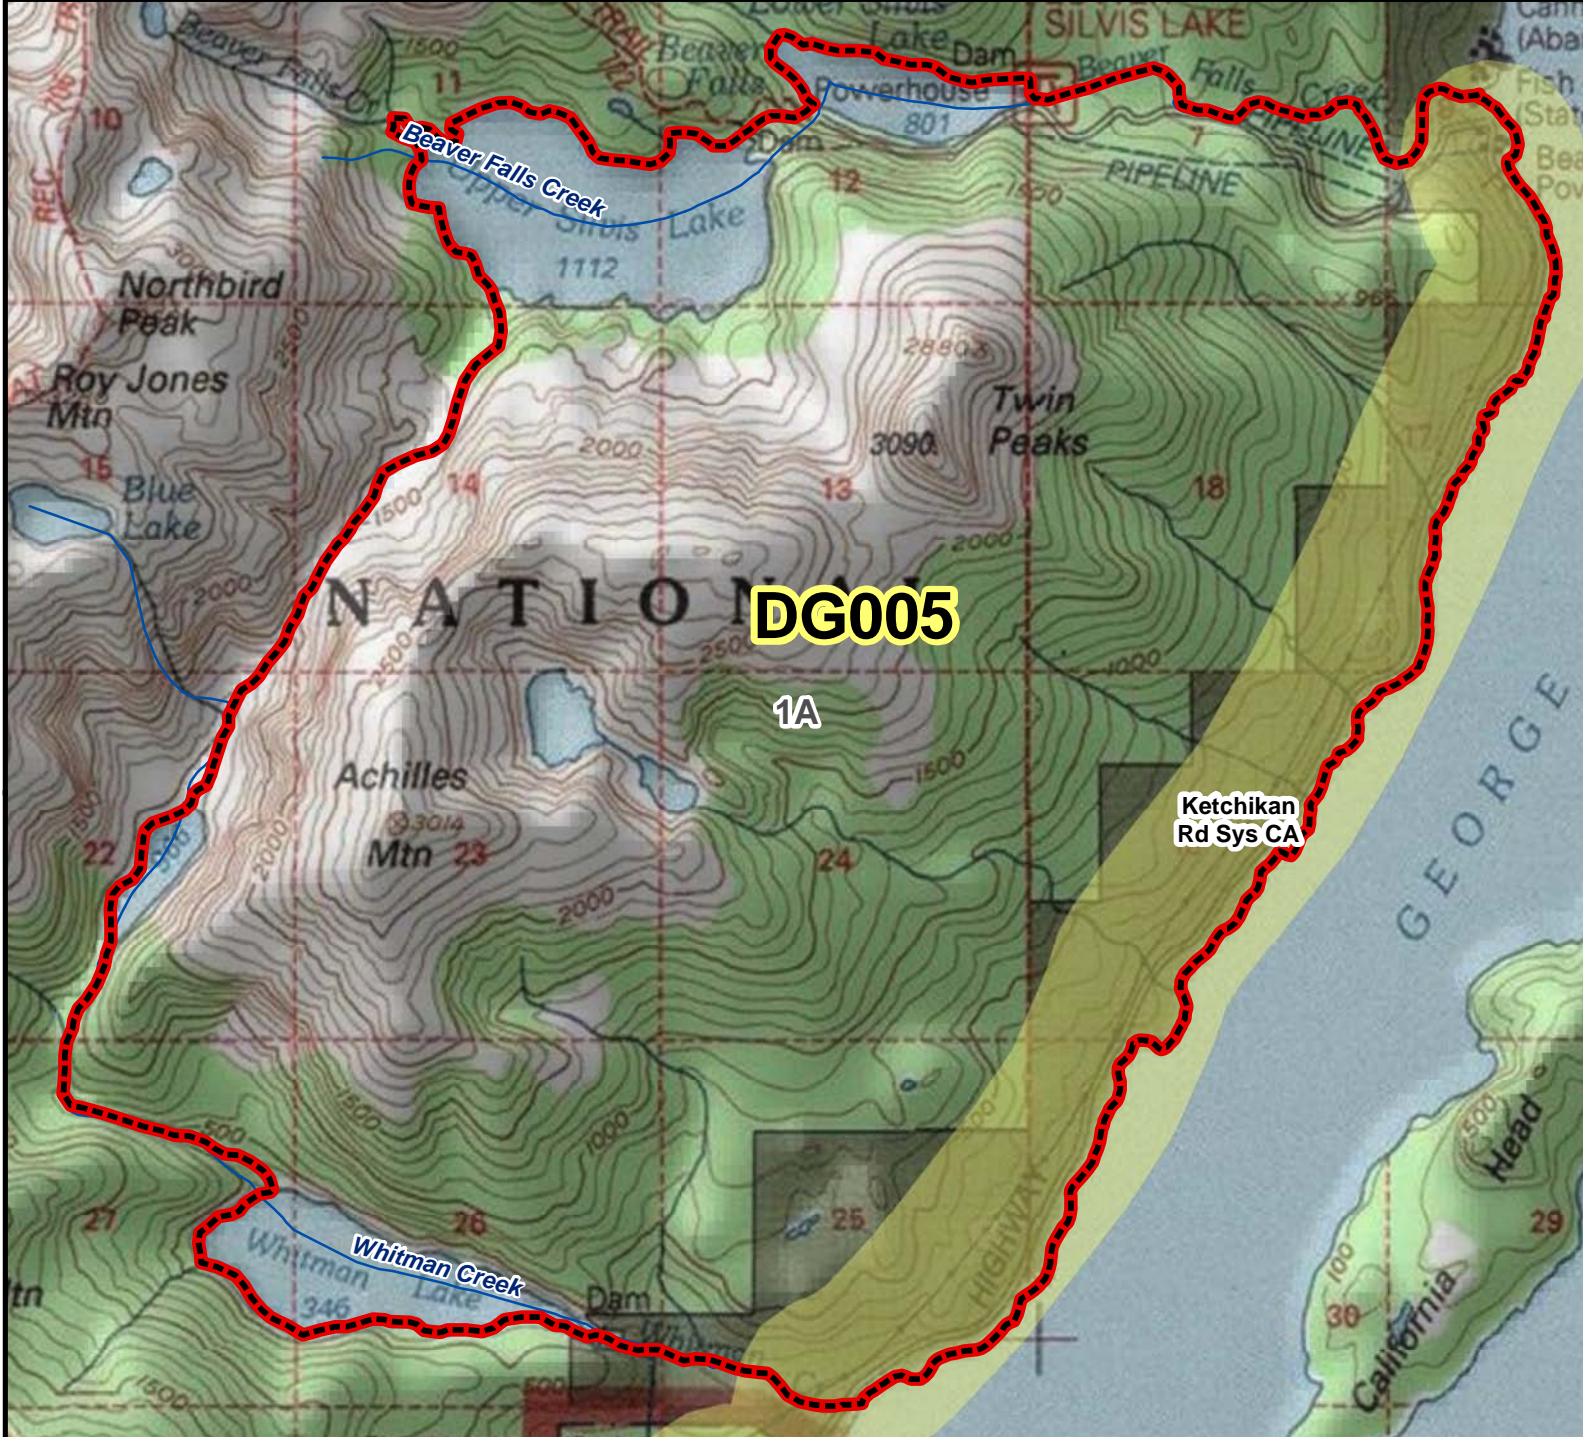

DG005 Mountain Goat Drawing Permit Hunt

AREA DESCRIPTION: Unit 1A, beginning at a point at the outlet of Beaver Falls Creek and continuing west along the north bank of Beaver Falls Creek, then along the north shores of Lower Silvis Lake and Upper Silvis Lake, then southwest along the valley until meeting Whitman Creek, then west along the west bank of Whitman Creek, then along the west shoreline of Upper Whitman Lake, then south and west along the west bank of Whitman Creek and the south and west shoreline of Whitman Lake, then along the south bank of Whitman Creek to its outlet in George Inlet, then northeast along the coastline in George Inlet to the point of beginning. The area includes Achilles Mountain and Twin Peaks.